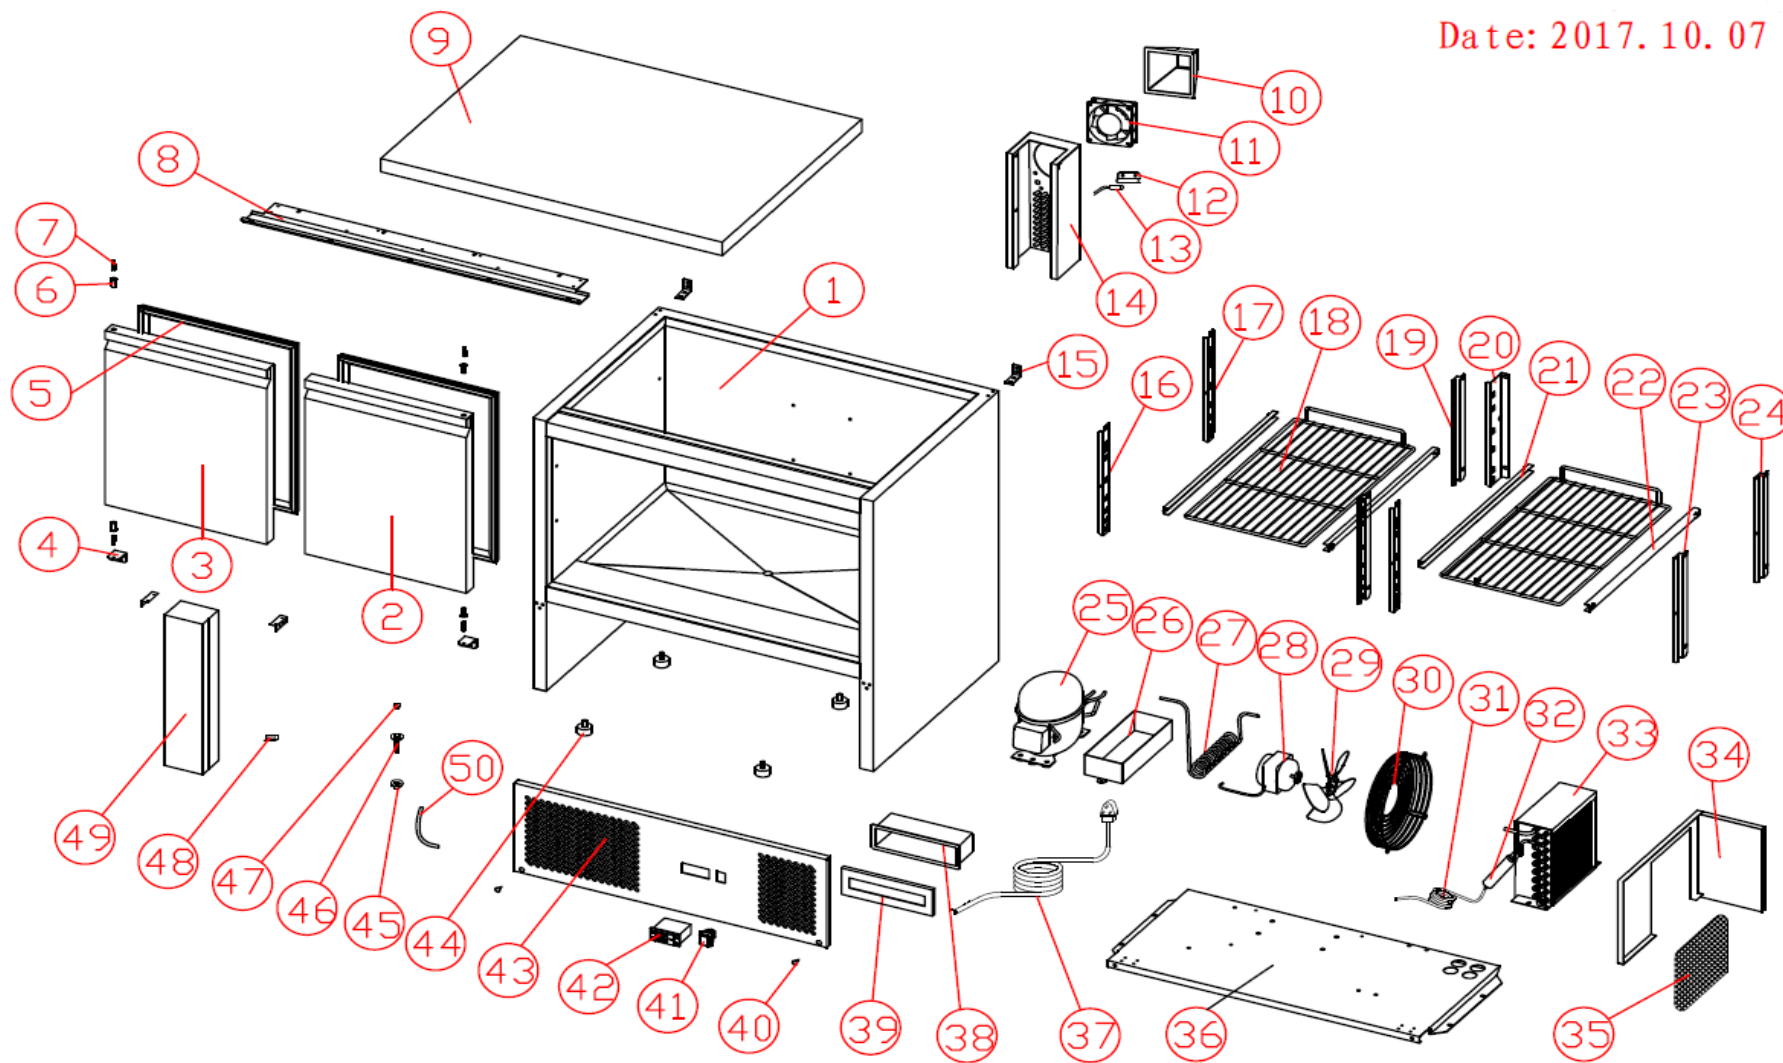

Onderdelenlijst 7950.5065

POS:	Art.No.:	Omschrijving:	Aantal:
1		cabinet	1
2	9338.3820	door(right)	1
3	9338.3760	door(left)	1
4		bottom hinge	2
5	9338.3355	door gasket	2
6	9338.3275	door axis sleeve	4
7		hinge axis	4
8		upper hinge	1
9		counter top	1
10		air guide cover	1
11	9338.3540	eva. Fan	1
12		probe cover	1
13	9338.3515	probe	1
14		base of fan	1
15		top fixing plate	2
16		beam hang strip(left)	2
17		side rear hang strip(left)	2
18	9338.3025	shelf	2
19		rear hang strip(left)	1
20		rear hang strip(right)	1
21		left shelf guide	2
22		right shelf guide	2
23		beam hang strip(right)	2
24		side rear hang strip(right)	1
25	9338.3435	compressor	1
26	9338.3225	outer drain pan	1
27		high pressure pipe	1
28	9338.3605	cond. Fan motor	1
29		cond. Fan blade	1
30	9338.3580	cond.fan cover	1
31	9338.3190	capillary	1
32	9338.3370	dryer filter	1
33	9338.3445	condenser	1
34		wind board	1
35	9338.3265	dryer filter	1
36		cooling unit board	1
37	9338.3530	power cord	1
38		plastic water-proof box	1
39		plastic water-proof box cover	1
40		large plaetic button	2
41	9338.3575	power switch	1
42	9338.3545	controller	1
43		panel	1
44	9338.3110	feet	4
45		drain-pipe nut	1
46	9338.3205	drain-pipe	1
47		water plug	1

Onderdelenlijst 7950.5065

POS:	Art.No.:	Omschrijving:	Aantal:
48		middle beam connect	3
49		middle beam	1
50		PVC drain-pipe	1