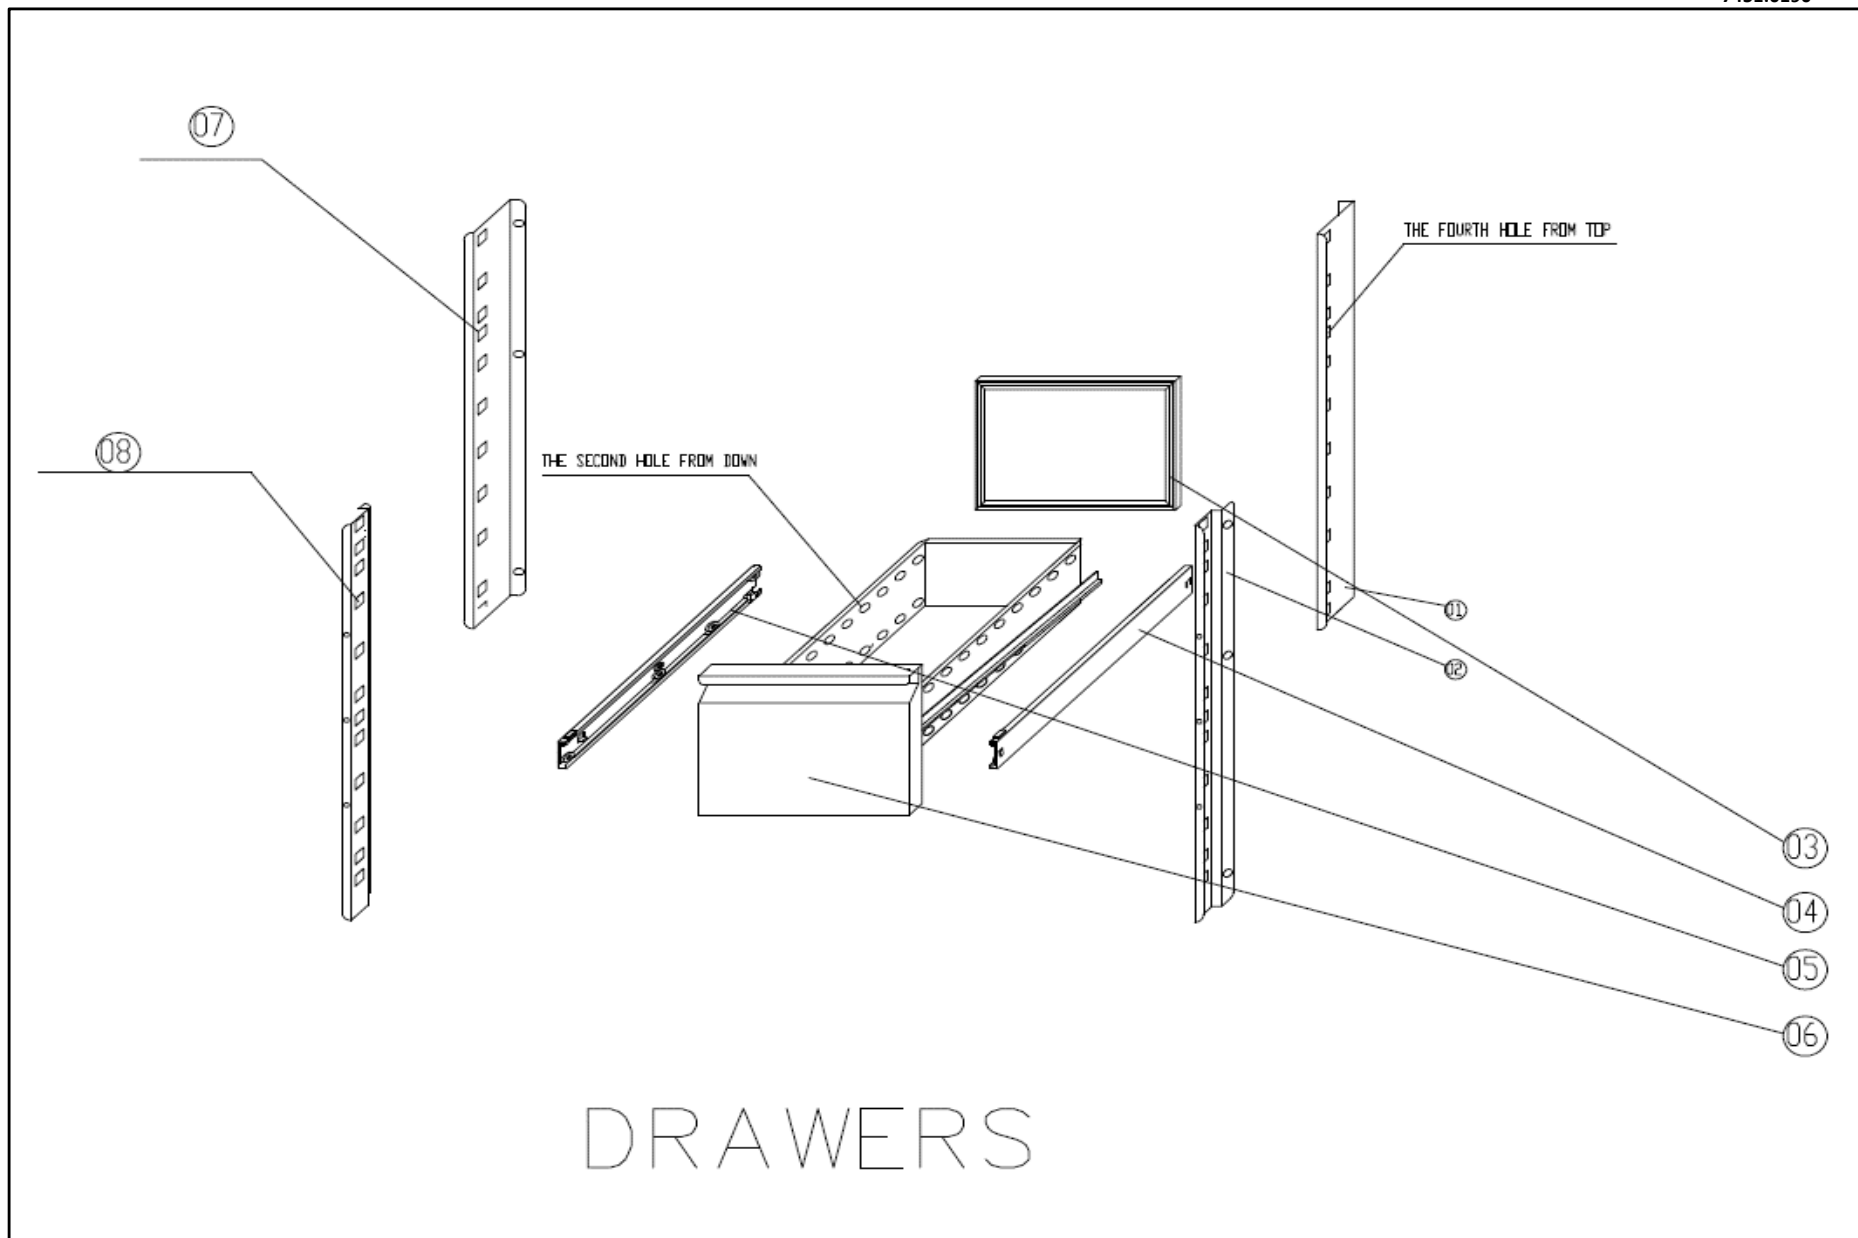

## Onderdelenlijst 7451.0190

POS:	Art.No.:	Omschrijving:	Aantal:
1		BACK SUPPORT (RIGHT)	1PC
2		FRONT SUPPORT(RIGHT)	1PC
3	9338.2072	GASKET	1PC
4	9338.1025	GUID(RIGHT)	1PCS
5	9338.1026	GUID (LEFT)	1PCS
6		DRAWER	1PCS
7		BACK SUPPORT (LEFT)	1PC
8		FRONT SUPPORT(LEFT)	1PC