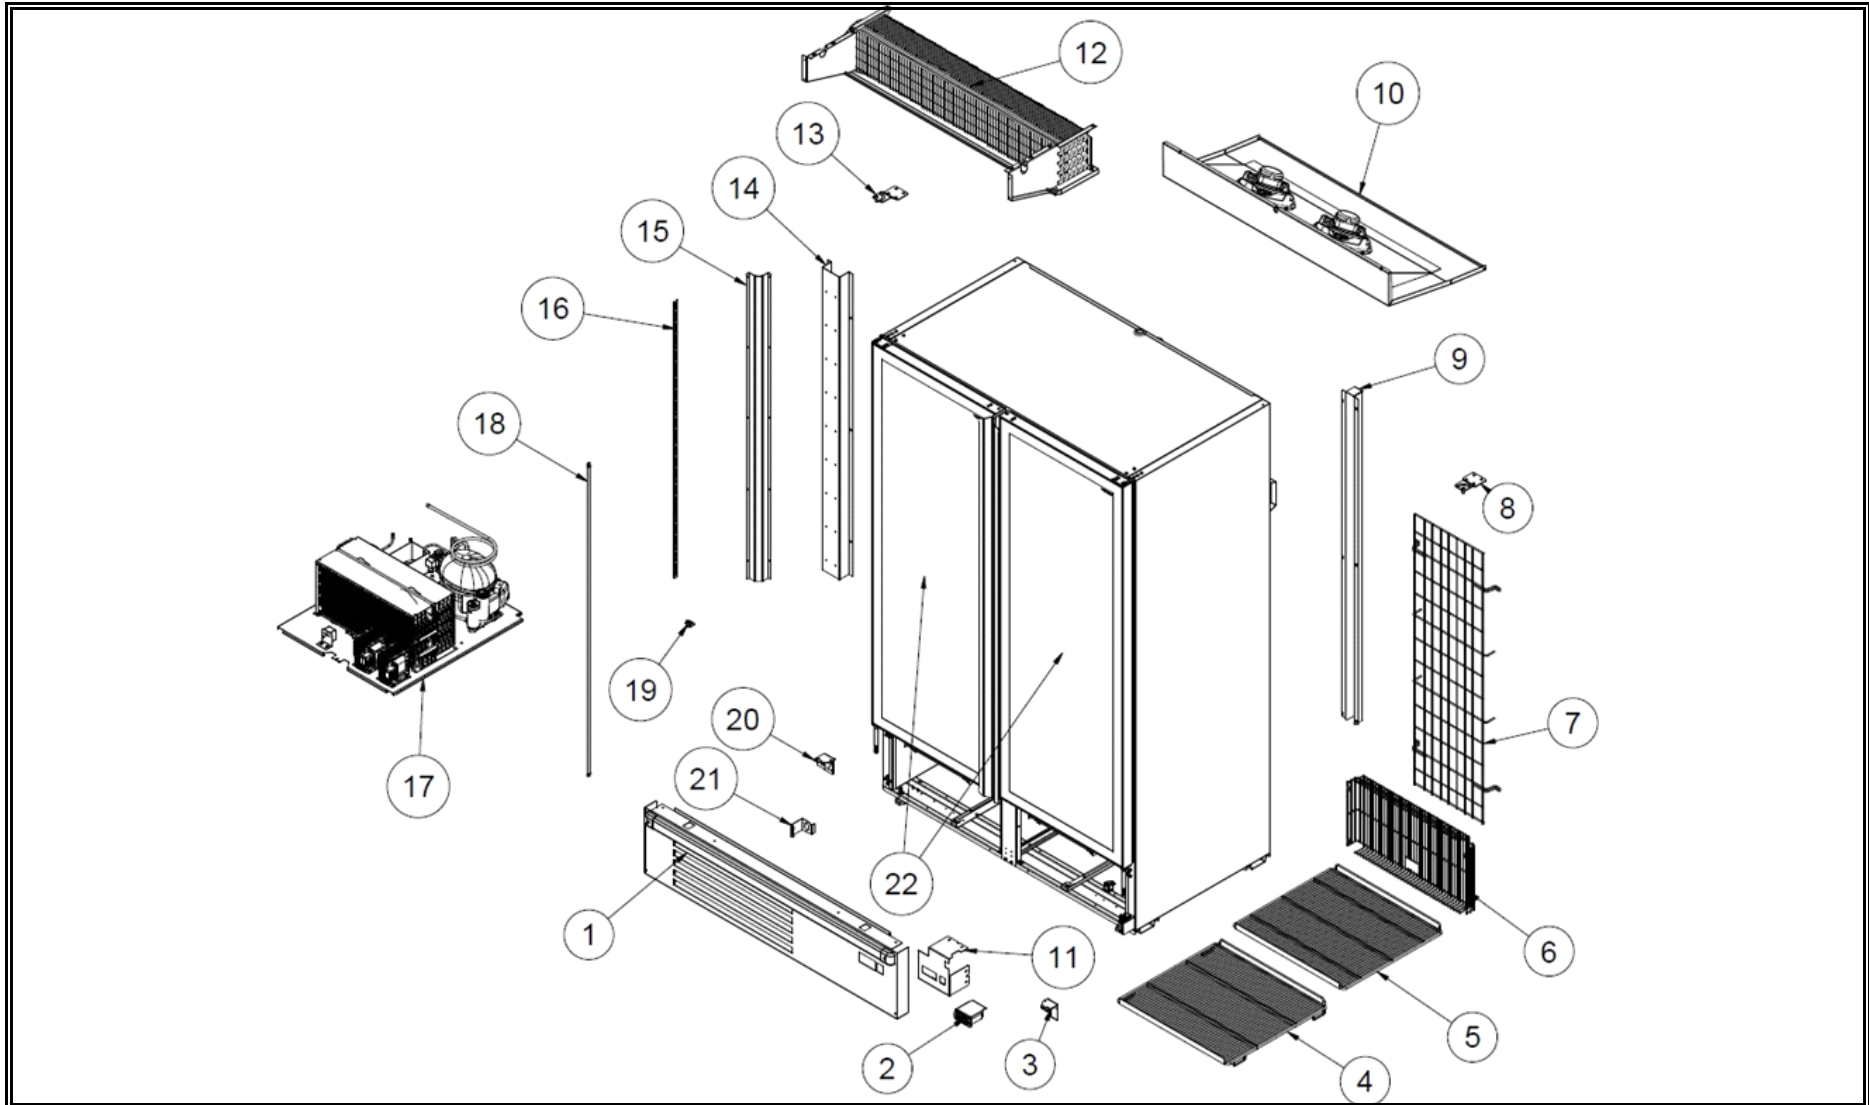

Spare part information

7072.1140

CombiSteel

Picture 7072.1140

Spare part list 7072.1140

POS:	Art.No.:	Omschrijving:	Aantal:
1-1	**	FRONT GRILL	
1-2	**	THERMOSTAT	
1-3	**	RIGHT BOTTOM HINGE	
1-4	**	BOTTOM SHELF	
1-5	**	SHELF	
1-6	**	BACK GRILL	
1-7	**	INNER BACK GRILL	
1-8	**	TOP HINGE RIGHT	
1-9	**	DRAINAGE CANAL	
1-10	**	FAN COVER SHEET GROUP	
1-11	**	THERMOSTAT HOLDER SHEET	
1-12	**	EVAPORATOR	
1-13	**	TOP HINGE LEFT	
1-14	**	BACK CABLE CANAL	
1-15	**	CABLE CANAL	
1-16	**	SHELF PROFILE	
1-17	**	COOLING SYSTEM GROUP	
1-18	CS9338.4221	LED	
1-19	CS7072.9135	SHELF HOLDER	
1-20	**	LEFT BOTTOM HINGE	
1-21	**	SHUTTER BRACKET	
1-22	**	DOOR GROUP	
2-1	**	FAN COVER SHEET	
2-2	**	LED	
2-3	**	FAN PROPELLER (Ø200 / 34°)	
2-4	**	RING	
2-5	**	FAN MOTOR	
3-1	**	COMPRESSOR	
3-2	CS9338.4275	SELENOID VALF	
3-3	**	EVAPORATION COVER	
3-4	**	CONDENSER	
3-5	**	FAN PROPELLER (Ø200 / 28°)	
3-6	CS9338.4206	FAN MOTOR 65W	
3-7	**	TRANSFORMATOR	
3-8	**	CHASSIS	
3-9	**	CABLE CLAMP	
4-1	**	GLASS + DOOR FRAME (LEFT)	
4-2	**	GLASS + DOOR FRAME (RIGHT)	
4-3	**	GASKET	
4-4	CS9338.4292	DOOR TOP PLATE LEFT	

**Spare part list 7072.1140**

POS:	Art.No.:	Omschrijving:	Aantal:
4-5	CS9338.4291	DOOR TOP PLATE RIGHT	
4-6	**	HINGE BUSH	
4-7	**	DOOR BOTTOM PLATE LEFT	
4-8	**	DOOR BOTTOM PLATE RIGHT	
4-9	CS9338.4283	HANDLE	
.		## = Parts cannot be ordered separately.	
.		** = No article number known, must be requested specifically.	