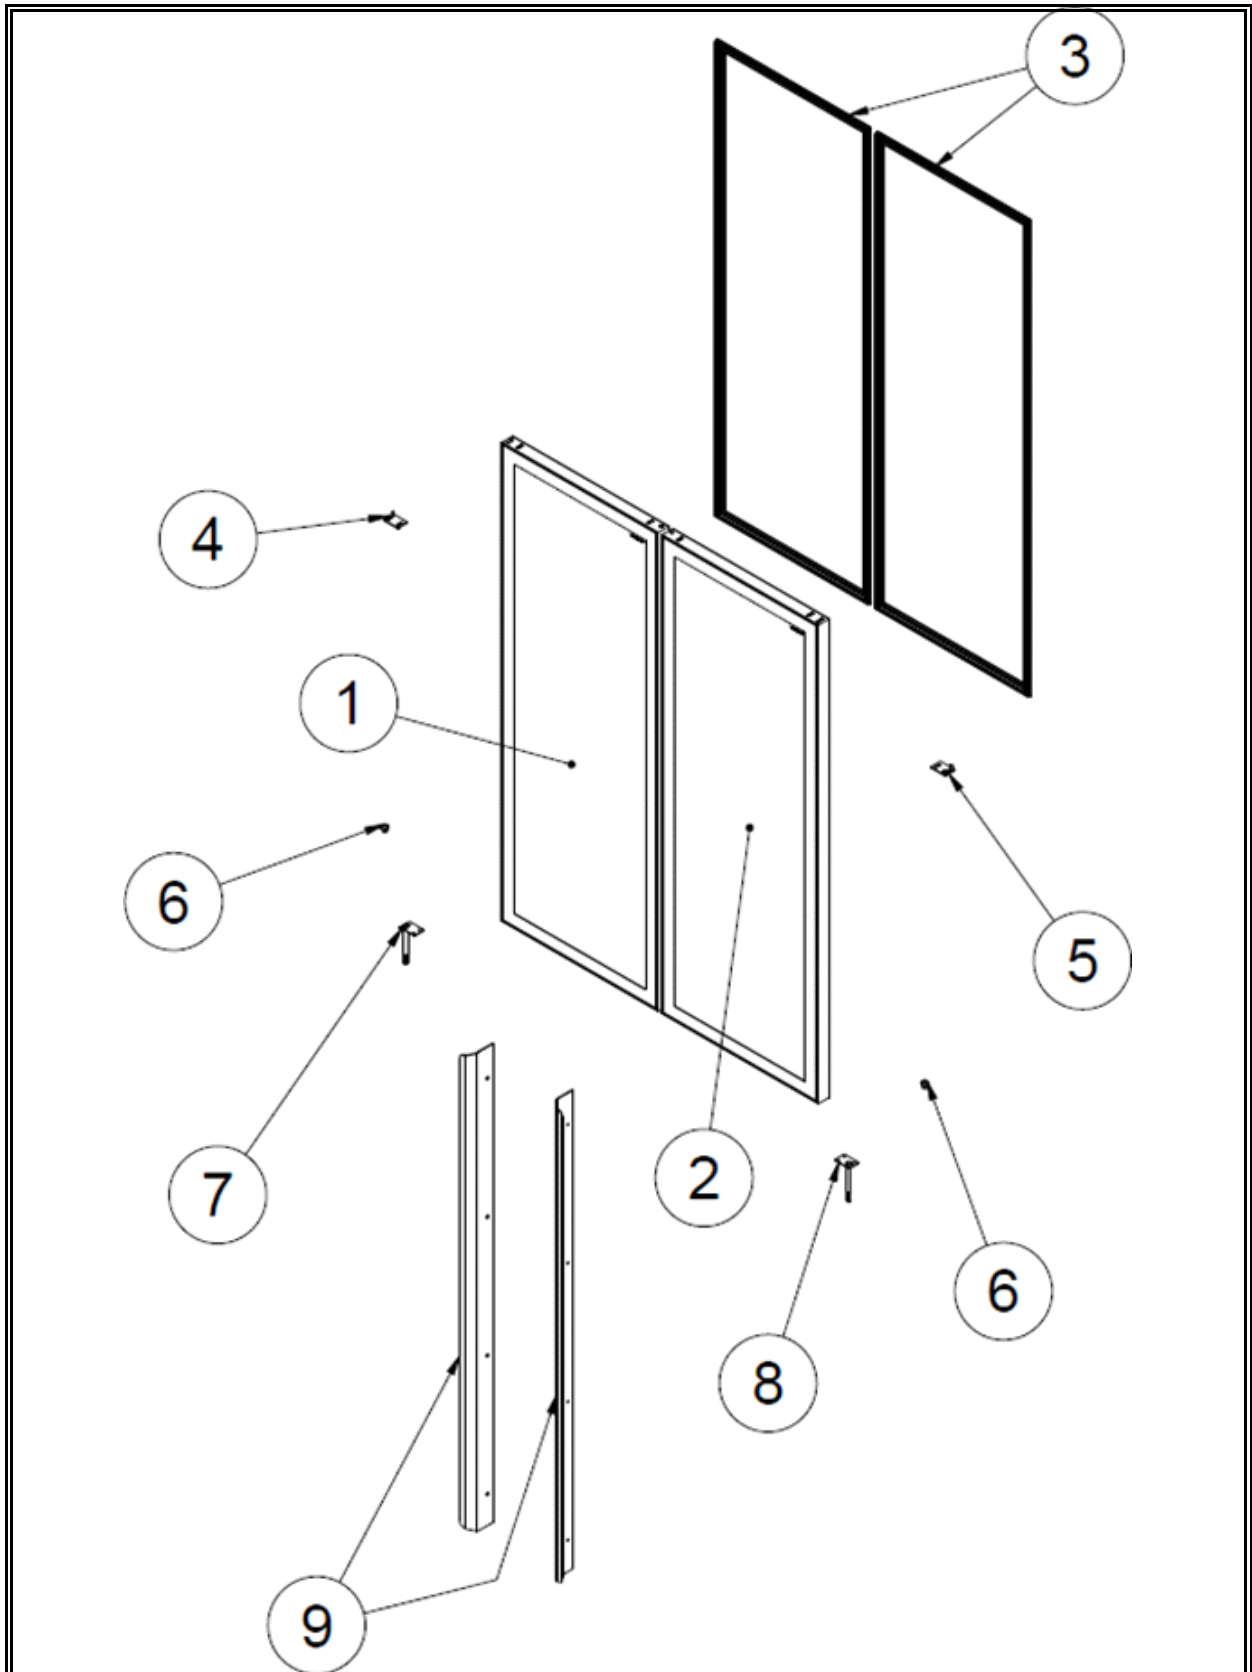

Spare part information

7072.1140

CombiSteel

Picture 7072.1140

Spare part list 7072.1140

POS:	Art.No.:	Omschrijving:	Aantal:
1-1	**	FRONT GRILL	
1-2	**	THERMOSTAT	
1-3	**	RIGHT BOTTOM HINGE	
1-4	**	BOTTOM SHELF	
1-5	**	SHELF	
1-6	**	BACK GRILL	
1-7	**	INNER BACK GRILL	
1-8	**	TOP HINGE RIGHT	
1-9	**	DRAINAGE CANAL	
1-10	**	FAN COVER SHEET GROUP	
1-11	**	THERMOSTAT HOLDER SHEET	
1-12	**	EVAPORATOR	
1-13	**	TOP HINGE LEFT	
1-14	**	BACK CABLE CANAL	
1-15	**	CABLE CANAL	
1-16	**	SHELF PROFILE	
1-17	**	COOLING SYSTEM GROUP	
1-18	CS9338.4221	LED	
1-19	CS7072.9135	SHELF HOLDER	
1-20	**	LEFT BOTTOM HINGE	
1-21	**	SHUTTER BRACKET	
1-22	**	DOOR GROUP	
2-1	**	FAN COVER SHEET	
2-2	**	LED	
2-3	**	FAN PROPELLER (Ø200 / 34°)	
2-4	**	RING	
2-5	**	FAN MOTOR	
3-1	**	COMPRESSOR	
3-2	CS9338.4275	SELENOID VALF	
3-3	**	EVAPORATION COVER	
3-4	**	CONDENSER	
3-5	**	FAN PROPELLER (Ø200 / 28°)	
3-6	CS9338.4206	FAN MOTOR 65W	
3-7	**	TRANSFORMATOR	
3-8	**	CHASSIS	
3-9	**	CABLE CLAMP	
4-1	**	GLASS + DOOR FRAME (LEFT)	
4-2	**	GLASS + DOOR FRAME (RIGHT)	
4-3	**	GASKET	
4-4	CS9338.4292	DOOR TOP PLATE LEFT	

**Spare part list 7072.1140**

POS:	Art.No.:	Omschrijving:	Aantal:
4-5	CS9338.4291	DOOR TOP PLATE RIGHT	
4-6	**	HINGE BUSH	
4-7	**	DOOR BOTTOM PLATE LEFT	
4-8	**	DOOR BOTTOM PLATE RIGHT	
4-9	CS9338.4283	HANDLE	
.		## = Parts cannot be ordered separately.	
.		** = No article number known, must be requested specifically.	