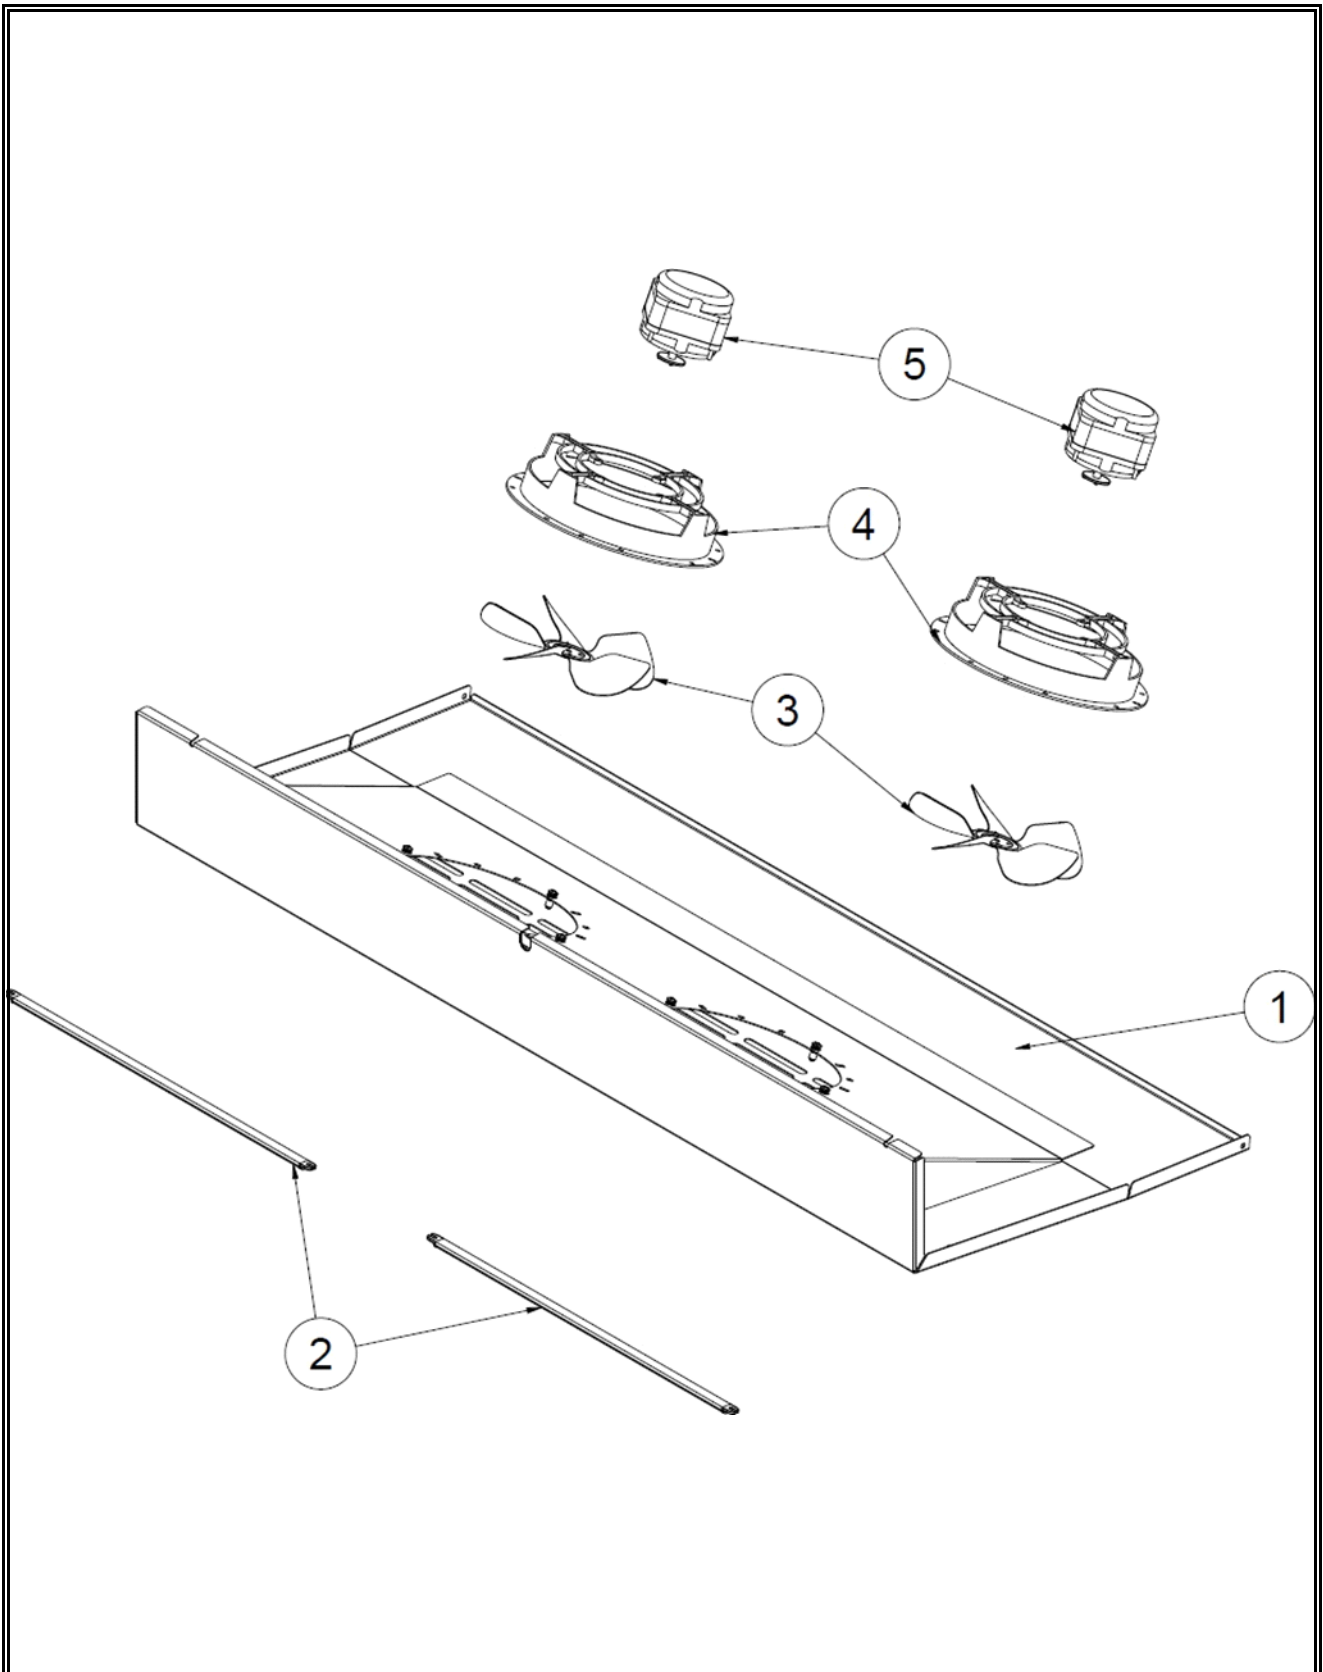

Spare part information

7072.1140

CombiSteel

Picture 7072.1140

Spare part list 7072.1140

POS:	Art.No.:	Omschrijving:	Aantal:
1-1	**	FRONT GRILL	
1-2	**	THERMOSTAT	
1-3	**	RIGHT BOTTOM HINGE	
1-4	**	BOTTOM SHELF	
1-5	**	SHELF	
1-6	**	BACK GRILL	
1-7	**	INNER BACK GRILL	
1-8	**	TOP HINGE RIGHT	
1-9	**	DRAINAGE CANAL	
1-10	**	FAN COVER SHEET GROUP	
1-11	**	THERMOSTAT HOLDER SHEET	
1-12	**	EVAPORATOR	
1-13	**	TOP HINGE LEFT	
1-14	**	BACK CABLE CANAL	
1-15	**	CABLE CANAL	
1-16	**	SHELF PROFILE	
1-17	**	COOLING SYSTEM GROUP	
1-18	CS9338.4221	LED	
1-19	CS7072.9135	SHELF HOLDER	
1-20	**	LEFT BOTTOM HINGE	
1-21	**	SHUTTER BRACKET	
1-22	**	DOOR GROUP	
2-1	**	FAN COVER SHEET	
2-2	**	LED	
2-3	**	FAN PROPELLER (Ø200 / 34°)	
2-4	**	RING	
2-5	**	FAN MOTOR	
3-1	**	COMPRESSOR	
3-2	CS9338.4275	SELENOID VALF	
3-3	**	EVAPORATION COVER	
3-4	**	CONDENSER	
3-5	**	FAN PROPELLER (Ø200 / 28°)	
3-6	CS9338.4206	FAN MOTOR 65W	
3-7	**	TRANSFORMATOR	
3-8	**	CHASSIS	
3-9	**	CABLE CLAMP	
4-1	**	GLASS + DOOR FRAME (LEFT)	
4-2	**	GLASS + DOOR FRAME (RIGHT)	
4-3	**	GASKET	
4-4	CS9338.4292	DOOR TOP PLATE LEFT	

**Spare part list 7072.1140**

POS:	Art.No.:	Omschrijving:	Aantal:
4-5	CS9338.4291	DOOR TOP PLATE RIGHT	
4-6	**	HINGE BUSH	
4-7	**	DOOR BOTTOM PLATE LEFT	
4-8	**	DOOR BOTTOM PLATE RIGHT	
4-9	CS9338.4283	HANDLE	
.		## = Parts cannot be ordered separately.	
.		** = No article number known, must be requested specifically.	