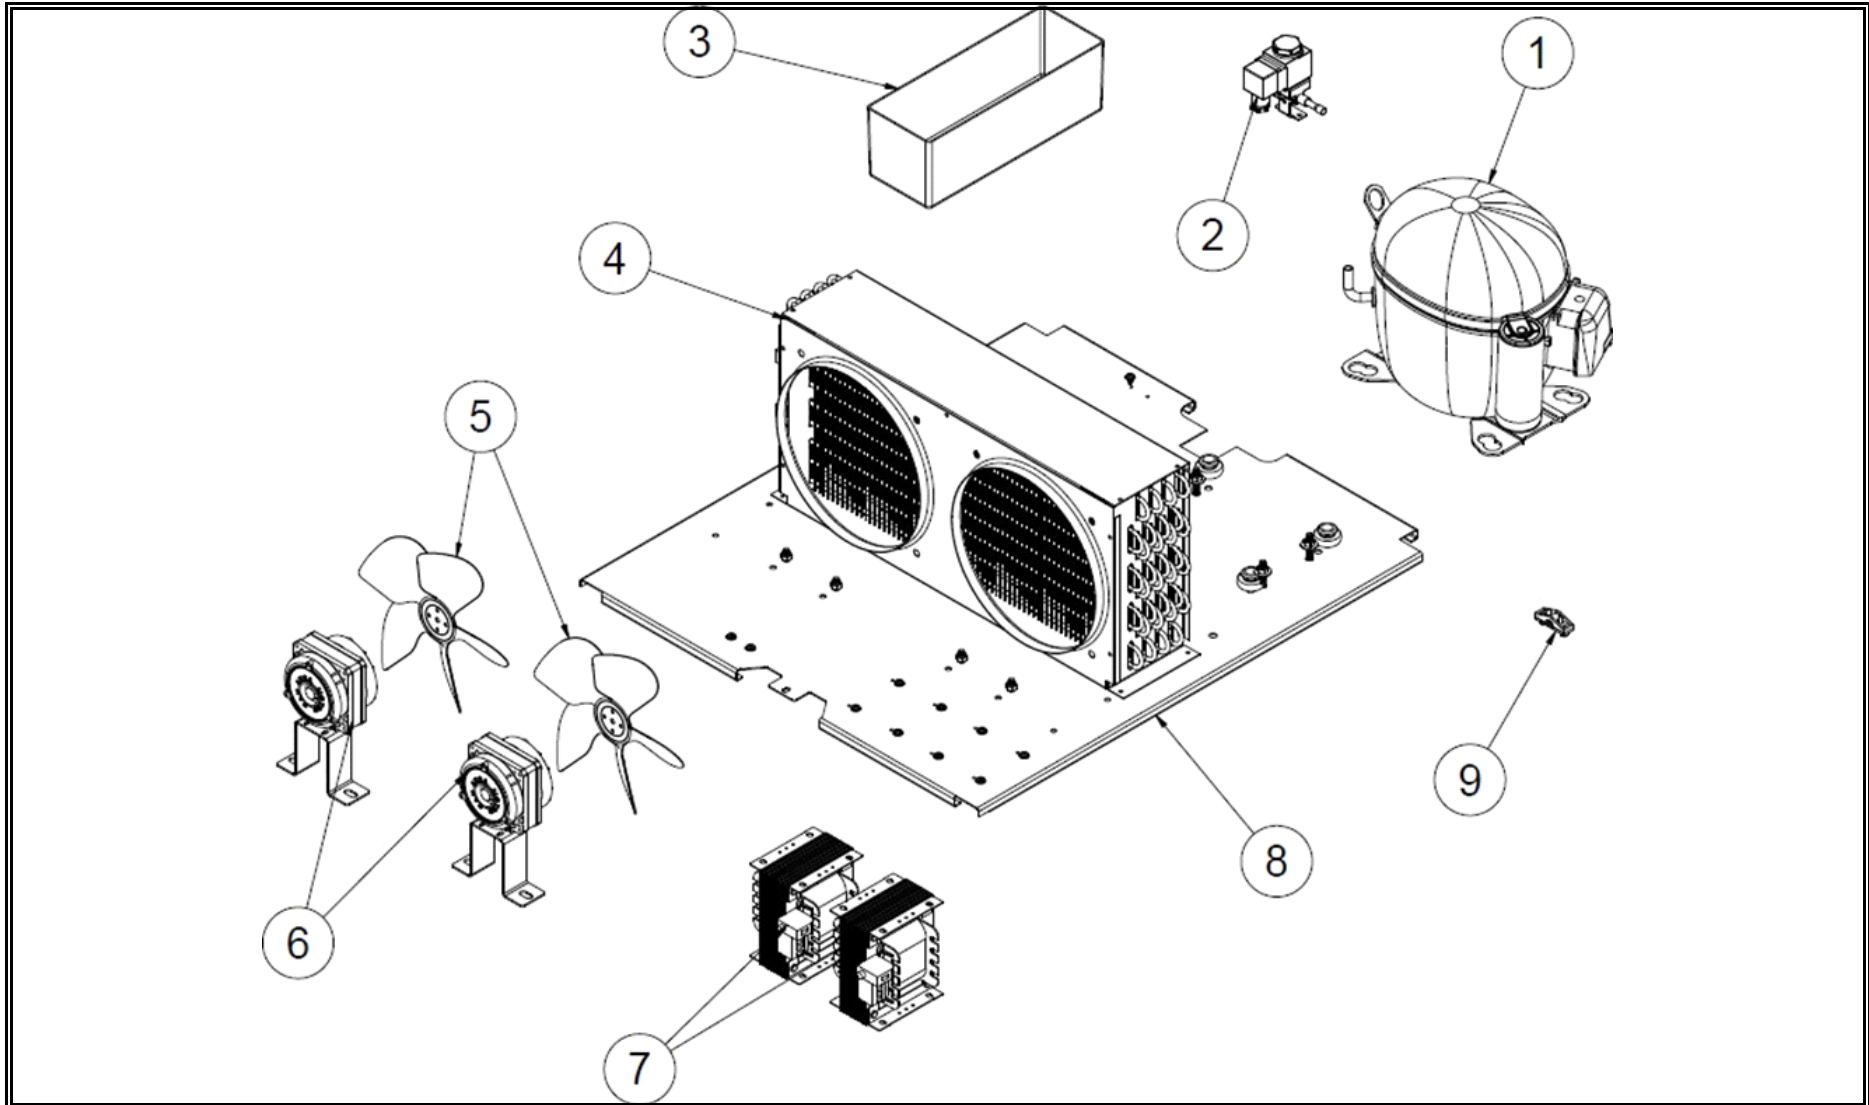

Spare part information

7072.1140

CombiSteel

Picture 7072.1140

Spare part list 7072.1140

POS:	Art.No.:	Omschrijving:	Aantal:
1-1	**	FRONT GRILL	
1-2	**	THERMOSTAT	
1-3	**	RIGHT BOTTOM HINGE	
1-4	**	BOTTOM SHELF	
1-5	**	SHELF	
1-6	**	BACK GRILL	
1-7	**	INNER BACK GRILL	
1-8	**	TOP HINGE RIGHT	
1-9	**	DRAINAGE CANAL	
1-10	**	FAN COVER SHEET GROUP	
1-11	**	THERMOSTAT HOLDER SHEET	
1-12	**	EVAPORATOR	
1-13	**	TOP HINGE LEFT	
1-14	**	BACK CABLE CANAL	
1-15	**	CABLE CANAL	
1-16	**	SHELF PROFILE	
1-17	**	COOLING SYSTEM GROUP	
1-18	CS9338.4221	LED	
1-19	CS7072.9135	SHELF HOLDER	
1-20	**	LEFT BOTTOM HINGE	
1-21	**	SHUTTER BRACKET	
1-22	**	DOOR GROUP	
2-1	**	FAN COVER SHEET	
2-2	**	LED	
2-3	**	FAN PROPELLER (Ø200 / 34°)	
2-4	**	RING	
2-5	**	FAN MOTOR	
3-1	**	COMPRESSOR	
3-2	CS9338.4275	SELENOID VALF	
3-3	**	EVAPORATION COVER	
3-4	**	CONDENSER	
3-5	**	FAN PROPELLER (Ø200 / 28°)	
3-6	CS9338.4206	FAN MOTOR 65W	
3-7	**	TRANSFORMATOR	
3-8	**	CHASSIS	
3-9	**	CABLE CLAMP	
4-1	**	GLASS + DOOR FRAME (LEFT)	
4-2	**	GLASS + DOOR FRAME (RIGHT)	
4-3	**	GASKET	
4-4	CS9338.4292	DOOR TOP PLATE LEFT	

**Spare part list 7072.1140**

POS:	Art.No.:	Omschrijving:	Aantal:
4-5	CS9338.4291	DOOR TOP PLATE RIGHT	
4-6	**	HINGE BUSH	
4-7	**	DOOR BOTTOM PLATE LEFT	
4-8	**	DOOR BOTTOM PLATE RIGHT	
4-9	CS9338.4283	HANDLE	
.		## = Parts cannot be ordered separately.	
.		** = No article number known, must be requested specifically.	