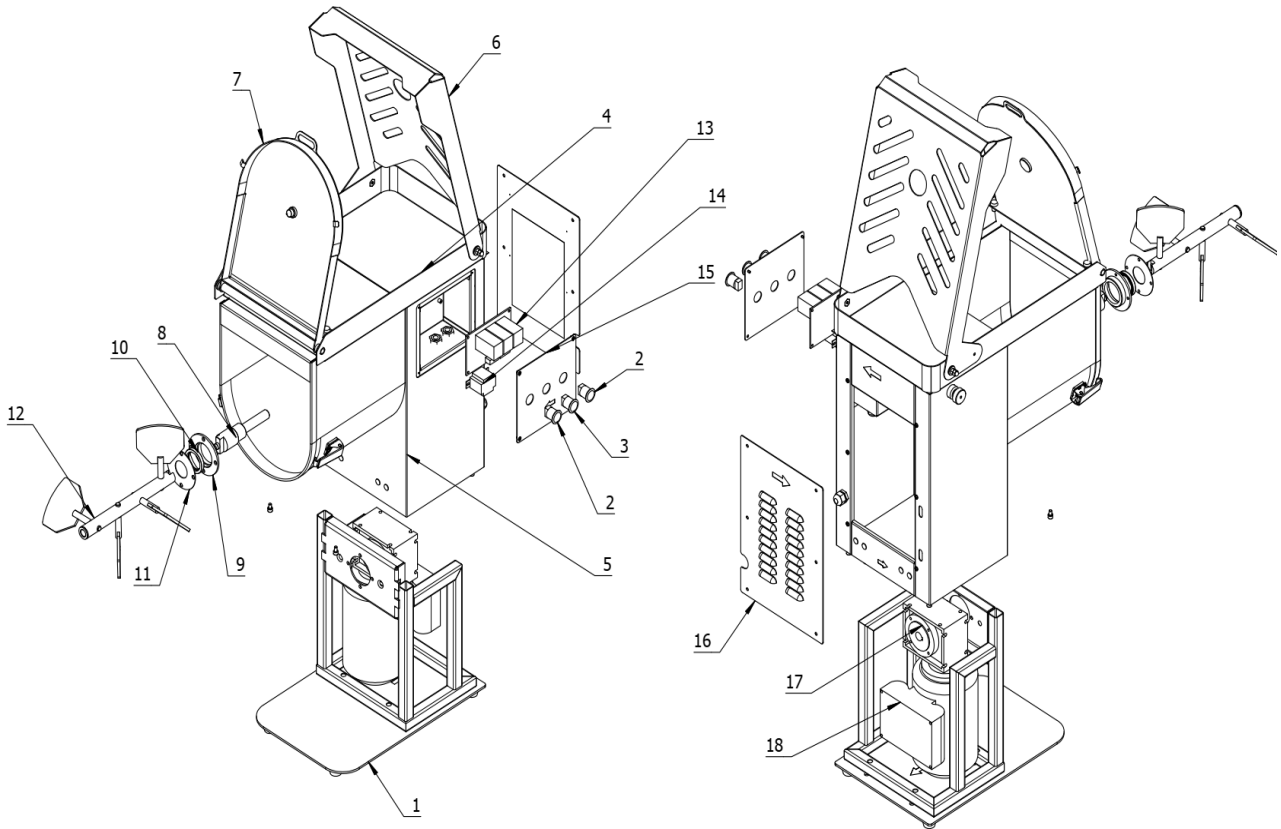

Spare part information

7541.0025

CombiSteel

Picture 7541.0025

Spare part list 7541.0025

POS:	Art.No.:	Omschrijving:	Aantal:
01	**	Base	
02	CS9600.0250	Start Switch	
03	CS9600.0252	Stop Switch	
04	**	Carriage	
05	**	Body	
06	**	Top Cover Plate	
07	**	Front Cover Plate	
08	**	The Axle For Mixing Paddle	
09	**	Flange Cover	
10	**	Seal Ring	
11	**	Cover	
12	**	Paddle	
13	CS9600.0254	Circuit Board	
14	CS9600.0256	Transformer	
15	**	Panel Board	
16	**	Back Cover	
17	**	Reducer	
18	**	Motor	
.		** = No article number known, must be requested specifically.	