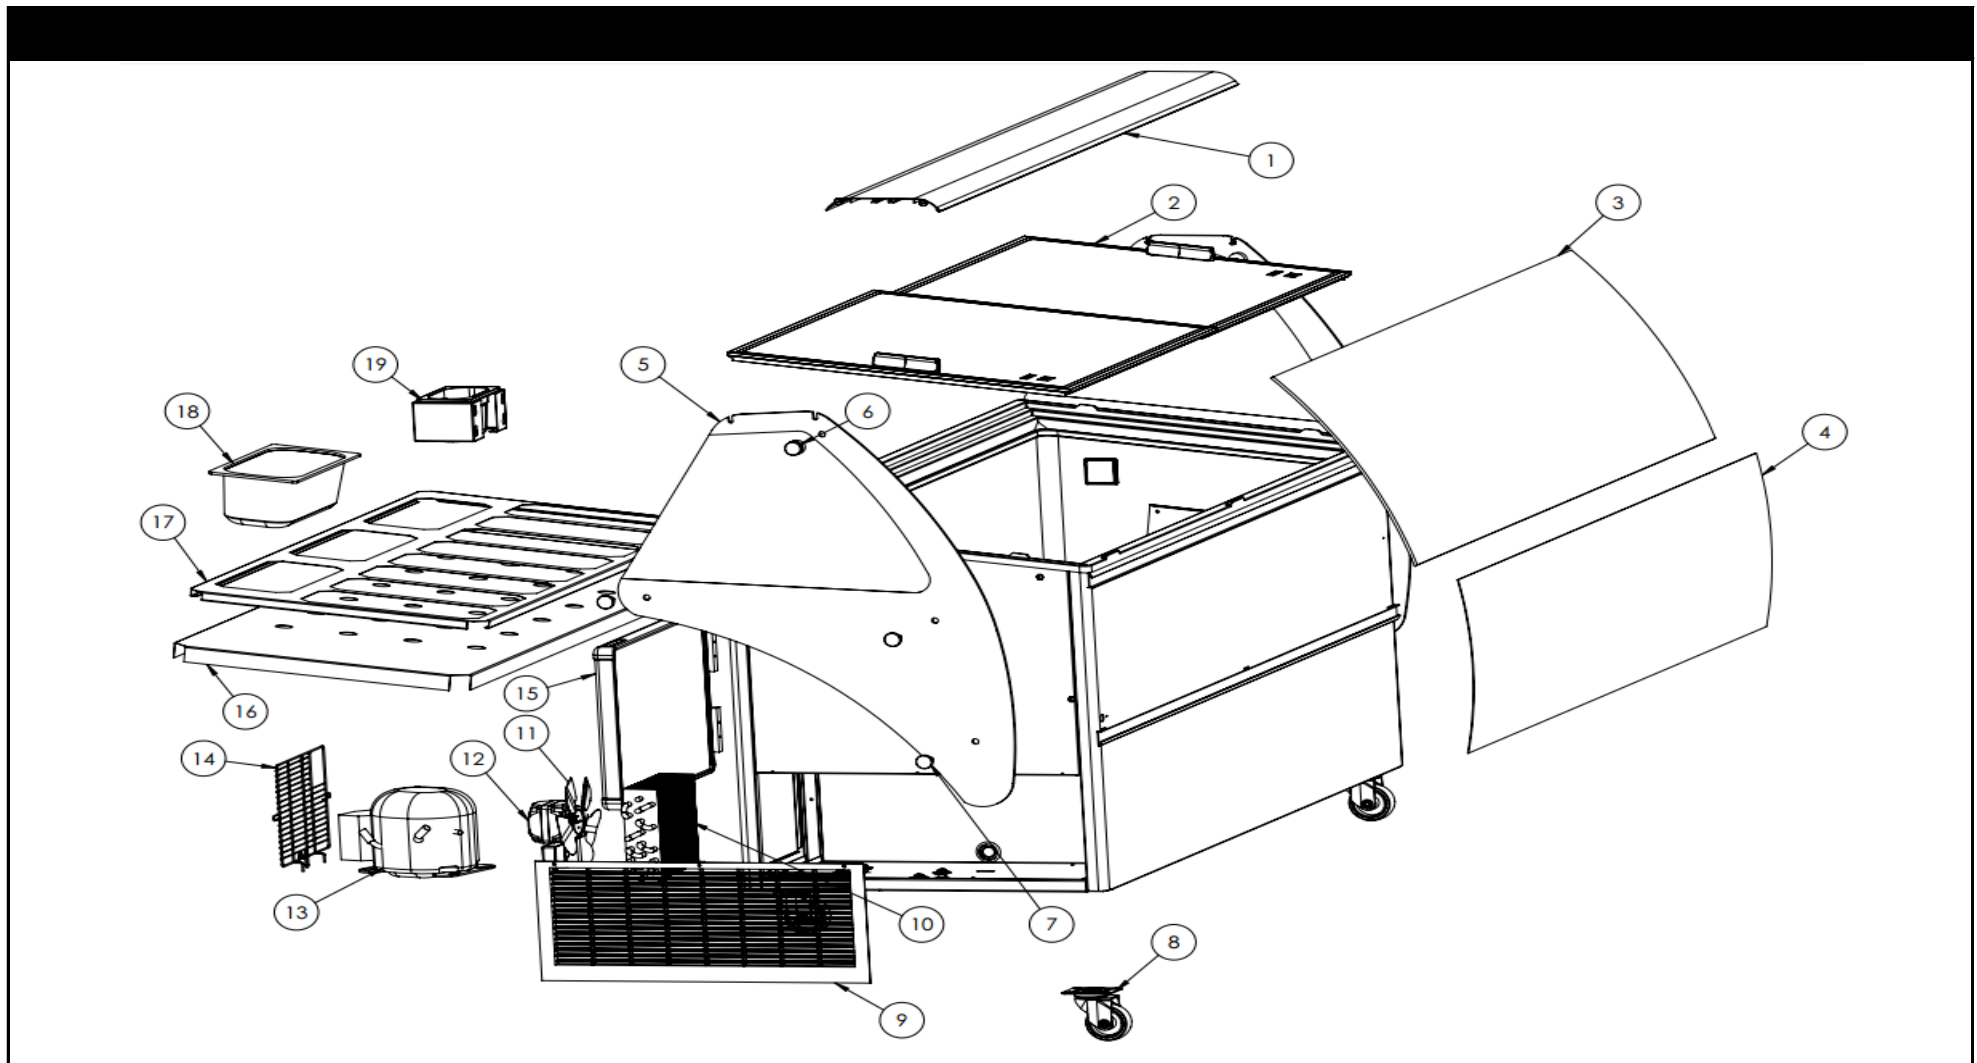

7472.0110

2022

Onderdelen informatie
Erzatzteil information
Spare part information
Information de pièces

POS:	Art.No.:	Omschrijving:	Aantal:
1		ALUMINIUM OVERCONSTRUCTION LIGHTING PROFILE 56	
2		SLIDING GLASS LID FOR 56 (UPPER)	
2		SLIDING GLASS LID FOR 56 (LOWER)	
3		FRONT OVERCONSTRUCTION CURVED GLASS FOR 56	
4		ADVERTISING CANOPY (56)	
5		SIDE OVERCONSTRUCTION GLASS (RIGHT)	
5		SIDE OVERCONSTRUCTION GLASS (LEFT)	
6		INOX SCREWS FOR ALUMINIUM OVERCONSTRUCTION PROFILE	
7		SCREWS FOR SIDE GLASSES	
8	7472.0113	WHEEL WITH BRAKE	
8	7472.0112	WHEEL ROTARY	
9		ENGINE GRID (LARGE)	
10	9999.0397	CONDENSER (56)	

POS:	Art.No.:	Omschrijving:	Aantal:
11		FAN	
12		ELECTRIC FAN MOTOR	
13		COMPRESSOR (56)	
14		ENGINE GRID (SMALL)	
15	9999.0231	BOTTOM STORAGE DOOR	
16		BASE FOR STAINLESS STEEL SHEET 56	
17		STAINLESS STEEL SHEET FOR 14 BASINS 56	
18		SCOOP BIN 1/9	
19		BASE FOR SCOOP BIN	