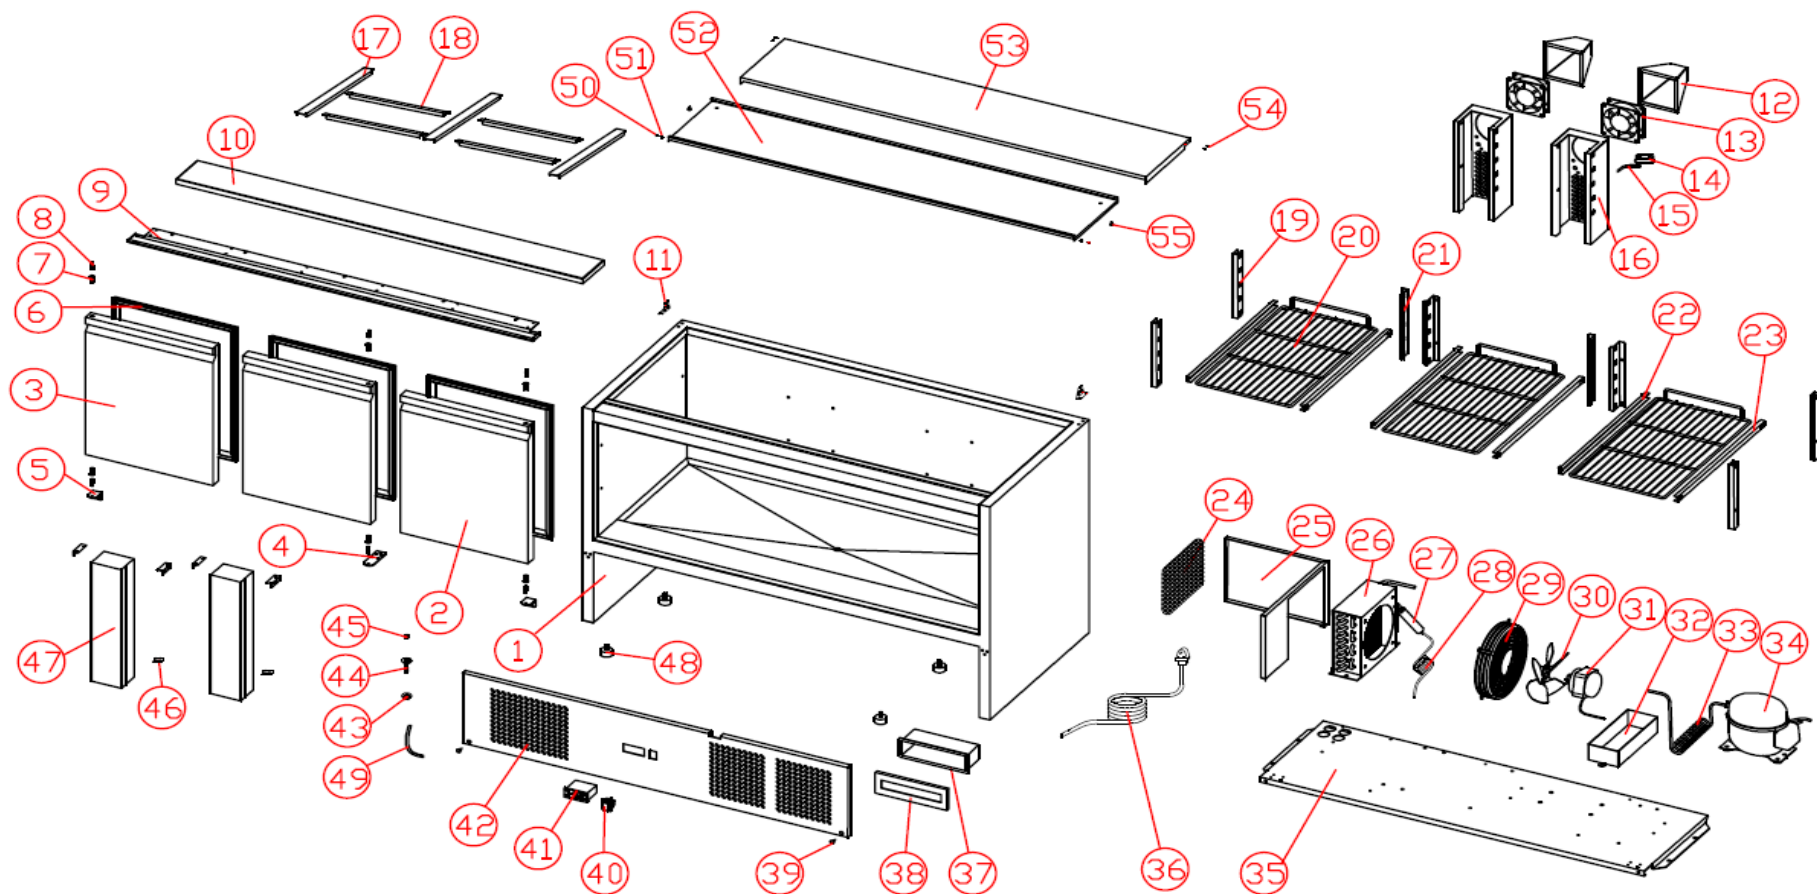

ecofrost

7950.5055

Onderdelen informatie
Erzatzteil information
Spare part information
Information de pièces

EXPLODED VIEW

Date: 2017. 10. 07

Onderdelenlijst 7950.5055

POS:	Art.No.:	Omschrijving:	Aantal:
1		cabinet	1
2	9338.3820	door(right)	2
3	9338.3760	door(left)	1
4		bottom middle hinge	1
5		bottom hinge	2
6	9338.3355	door gasket	3
7	9338.3275	door axis sleeve	6
8		hinge axis	6
9		upper hinge	1
10	9338.3235	cutting board	1
11		hinge axis base	2
12		air guide cover	2
13	9338.3540	eva. Fan	2
14		probe cover	1
15	9338.3515	probe	1
16		fan base	2
17		long cachepot	3
18		midium cachepot	4
19		beam hang strip	4
20	9338.3015	shelf	3
21		rear hang strip	4
22		left shelf guide	3
23		right shelf guide	3
24	9338.3245	dryer filter	1
25		wind cover	1
26	9338.3455	condenser	1
27	9338.3370	dryer filter	1
28	9338.3190	capillary	1
29	9338.3585	cond.fan cover	1
30		cond. Fan blade	1
31	9338.3615	cond. Fan motor	1
32	9338.3225	outer drain pan	1
33		high pressure pipe	1
34	9338.3415	compressor	1
35		cooling unit board	1
36	9338.3530	power cord	1
37		plastic water-proof box	1
38		plastic water-proof box cover	1
39		large plastic button	2
40	9338.3575	power switch	1
41	9338.3545	controller	1
42		panel	1
43		drain-pipe but	1
44	9338.3205	drain-pipe	1
45		water plug	1
46		middle beam connect	6
47		middle beam	2

Onderdelenlijst 7950.5055

POS:	Art.No.:	Omschrijving:	Aantal:
48	9338.3110	feet	4
49		PVC drain-pipe	1
50		roller draft	2
51	9338.3240	roller	2
52		flexible cover	1
53		fixed cover	1
54		cover axis	4
55		small plastic button	2