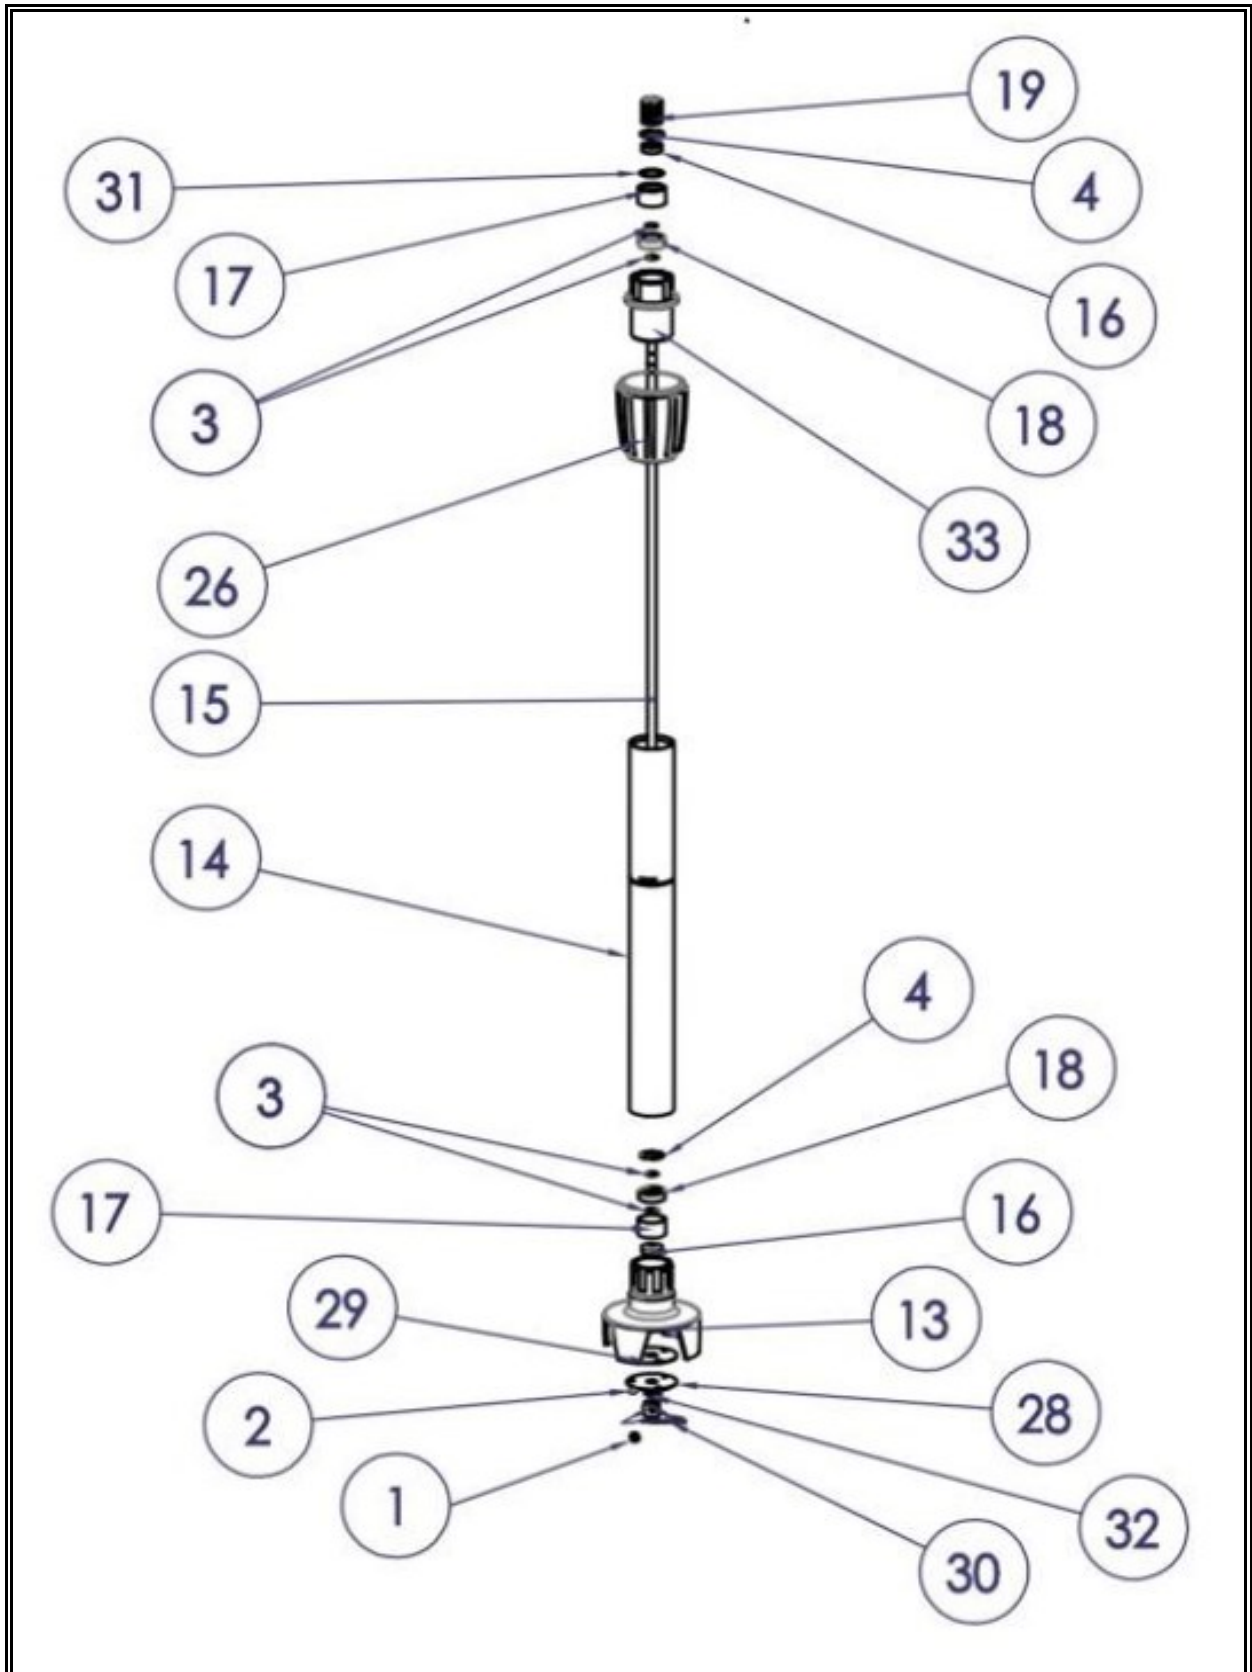

# CombiSteel

**7067.0025**

**v1.0**

Onderdelen informatie  
Erzatzteil information  
Spare part information  
Information de pièces

**CombiSteel**

7067.0025

## Onderdelenlijst 7067.0025

POS:	Art.No.:	Omschrijving:	Aantal:
11		Speed Adjustment Button	1
12		Screw Cover	1
13		Stainless Steel Blade Guard (Big)	1
14		Stainless Steel Arm (L40)	1
15		Shaft	1
16	CS9356.0308	Bearing Seal	5
17		Bearing Shell	3
18	CS9356.0308	Bearing	3
19	CS9356.0330	Motor Transmitter - Male	1
20		Plastic Cover - Left Side	1
21		Plastic Cover - Right Side	1
22		Speed Adjustment Button Support	1
23		Trigger Switch	1
25	CS9356.0334	Motor	1
26		Plastic Arm Nut	1
28	CS9356.0306	Stainless Steel Sealing Guard	1
29	CS9356.0336	Sealing Gasket	1
30	CS9356.0302	Stainless Steel Blade (Big)	1
31		Bearing Thrust Plate	2
32	CS9356.0306	Shaft Seal	1
33		Aluminum Flange	1
36	CS9356.0330	Motor Transmitter - Female	1
37		Flange	1
43		Plug-in	1