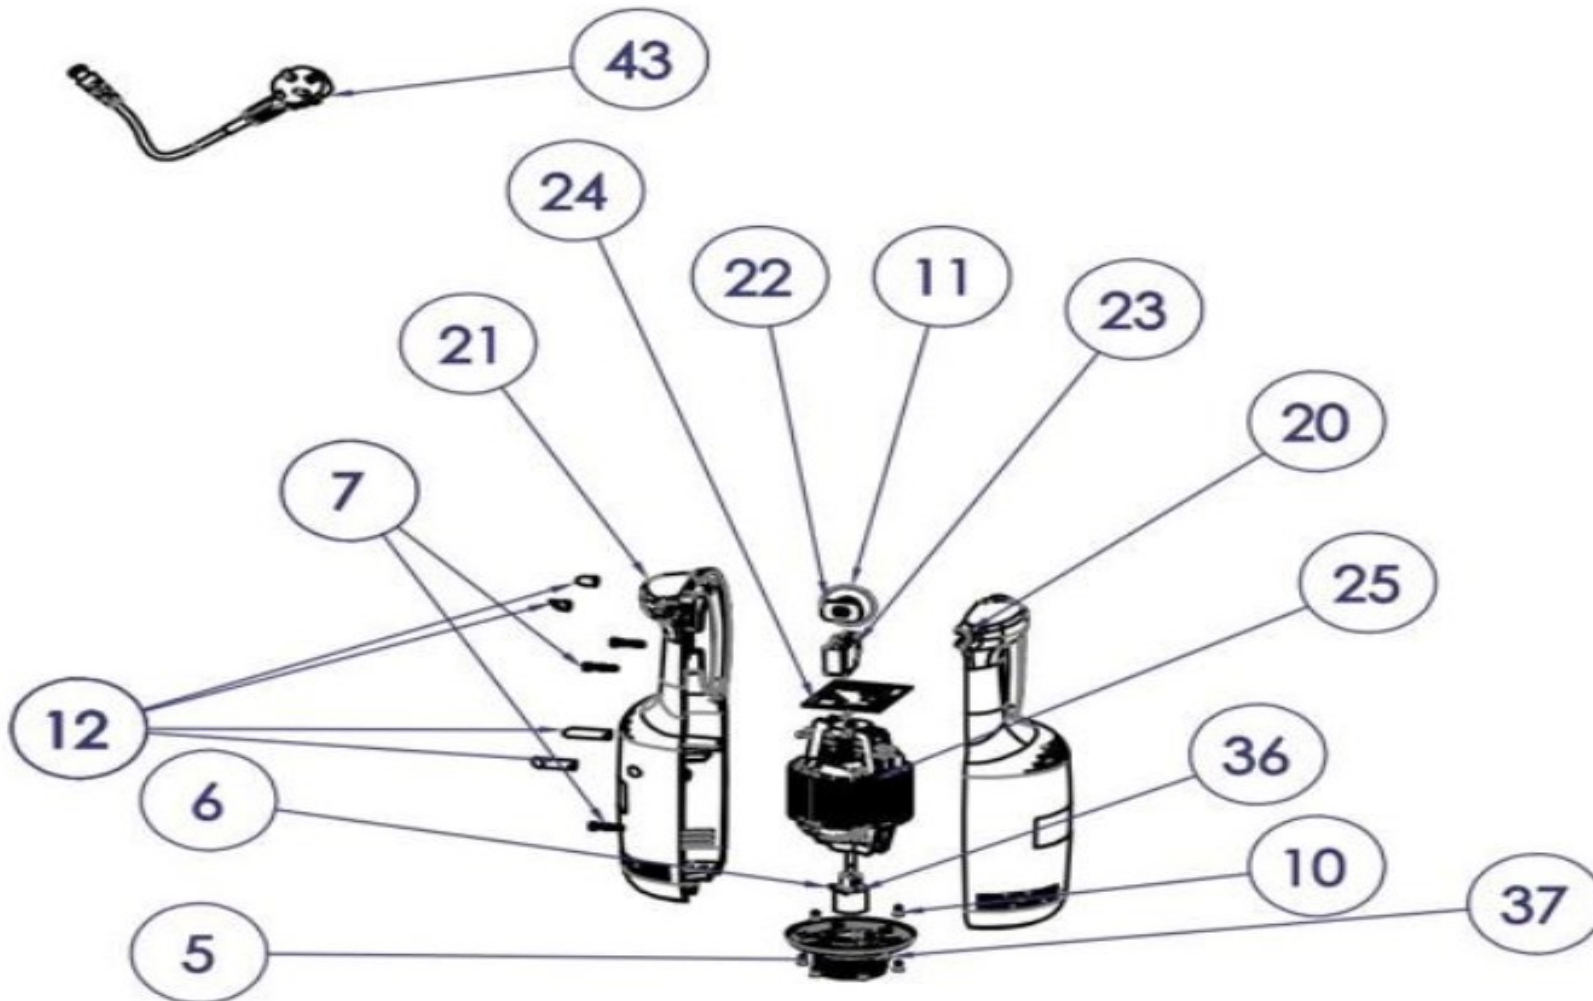

# CombiSteel

**7067.0025**

**v1.0**

Onderdelen informatie  
Erzatzteil information  
Spare part information  
Information de pièces

**CombiSteel**

7067.0025

## Onderdelenlijst 7067.0025

POS:	Art.No.:	Omschrijving:	Aantal:
11		Speed Adjustment Button	1
12		Screw Cover	1
13		Stainless Steel Blade Guard (Big)	1
14		Stainless Steel Arm (L40)	1
15		Shaft	1
16	CS9356.0308	Bearing Seal	5
17		Bearing Shell	3
18	CS9356.0308	Bearing	3
19	CS9356.0330	Motor Transmitter - Male	1
20		Plastic Cover - Left Side	1
21		Plastic Cover - Right Side	1
22		Speed Adjustment Button Support	1
23		Trigger Switch	1
25	CS9356.0334	Motor	1
26		Plastic Arm Nut	1
28	CS9356.0306	Stainless Steel Sealing Guard	1
29	CS9356.0336	Sealing Gasket	1
30	CS9356.0302	Stainless Steel Blade (Big)	1
31		Bearing Thrust Plate	2
32	CS9356.0306	Shaft Seal	1
33		Aluminum Flange	1
36	CS9356.0330	Motor Transmitter - Female	1
37		Flange	1
43		Plug-in	1