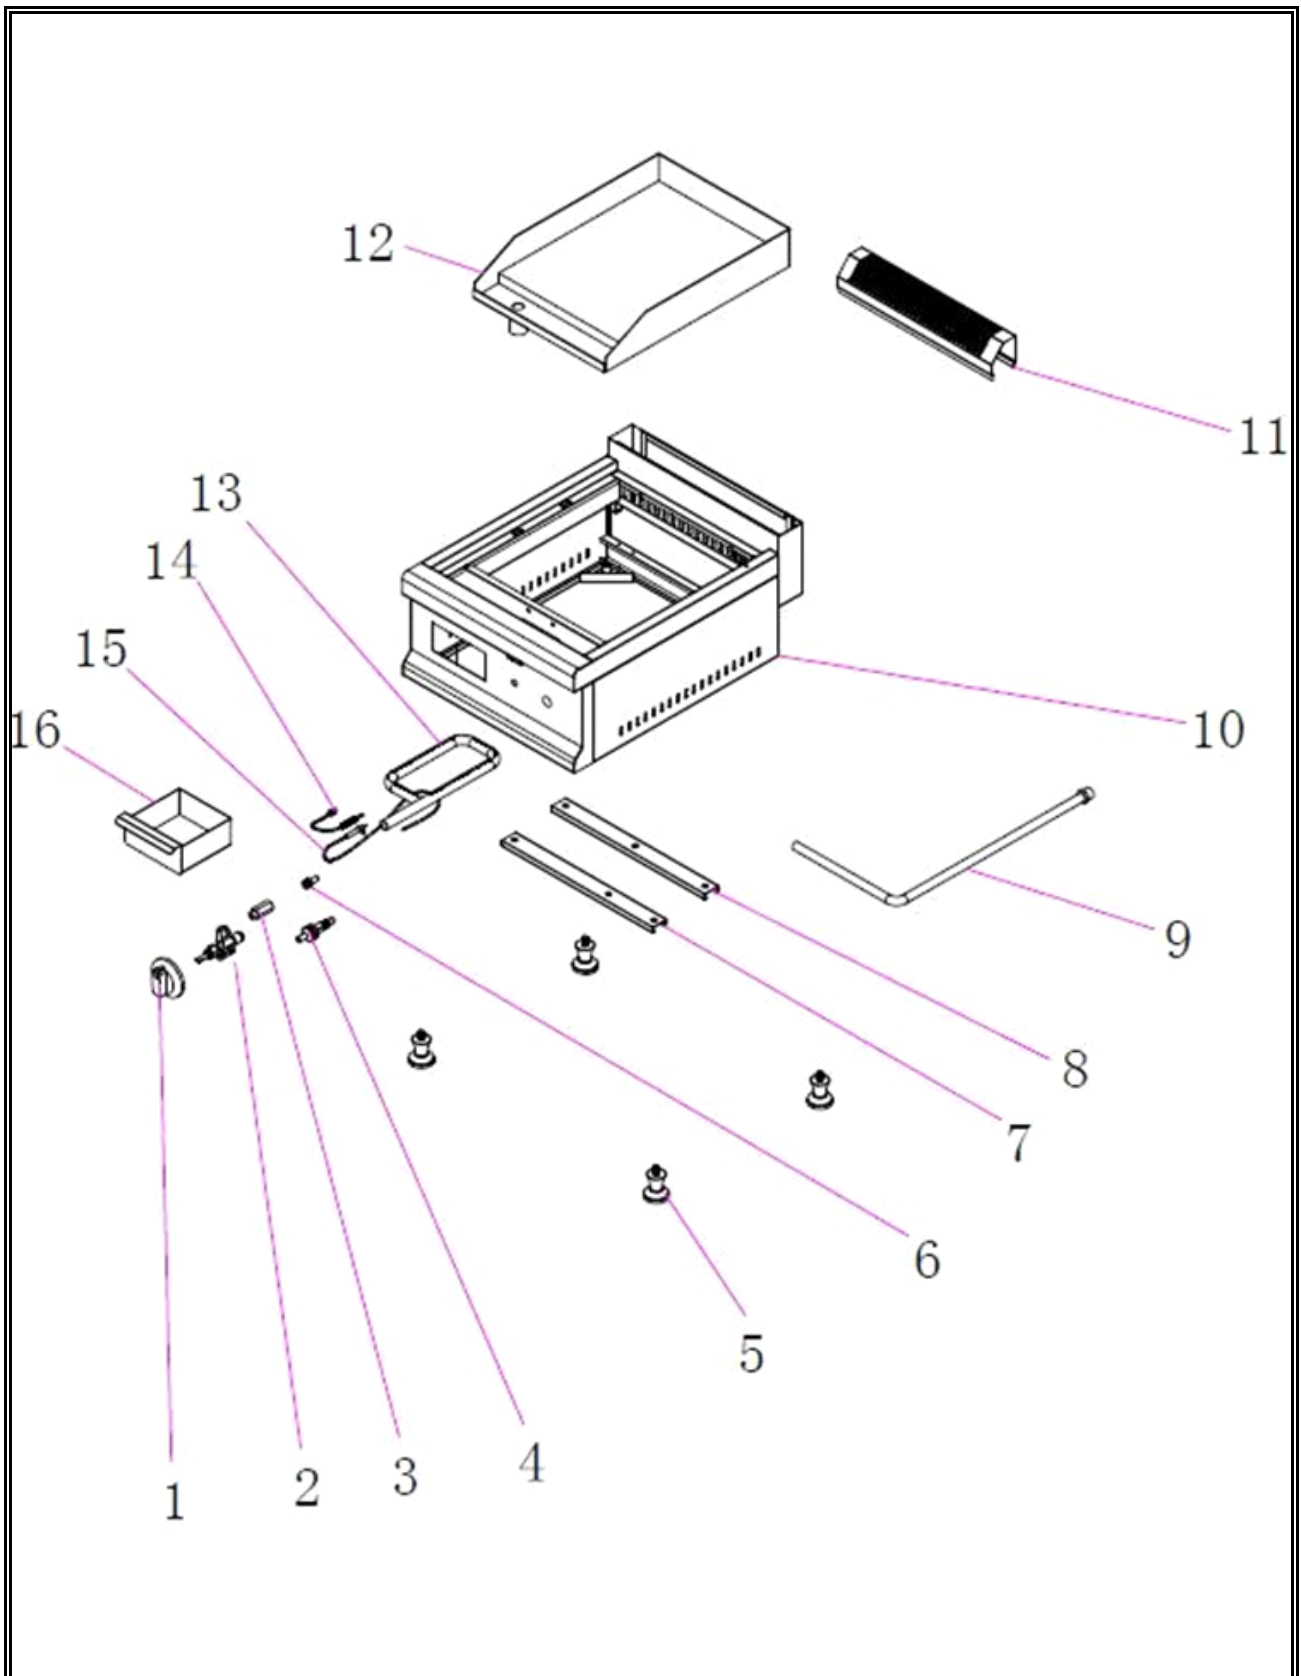

Spare part information

7539.0025

CombiSteel

7539.0025

**Spare part list 7539.0025**

POS:	Art.No.:	Omschrijving:	Aantal:
1	CS9338.8716	Knob	1
2	CS9338.8710	CE Valve	1
3	**	Nozzle holder	1
4	CS9338.8704	Piezoelectric ceramic ignitor	1
5	CS9338.8720	Adjustable aluminum feet	4
6a	CS9338.8700	Jet natural gas 1,3	1
6b	CS9338.8702	Jet propane gas 0,9	1
7	**	Fire bar fixing strip 3	1
8	**	Fire bar fastening strip 2	1
9	**	Gas pipe	1
10	**	Box	1
11	**	Chimney	1
12	**	Panel	1
13	CS9338.8712	P type fire row	1
14	CS9338.8706	Thermocouple	1
15	CS9338.8708	Ignition needle	1
16	CS9338.8718	Oil box	1
.		## = Parts cannot be ordered separately.	
.		** = No article number known, must be requested specifically.	