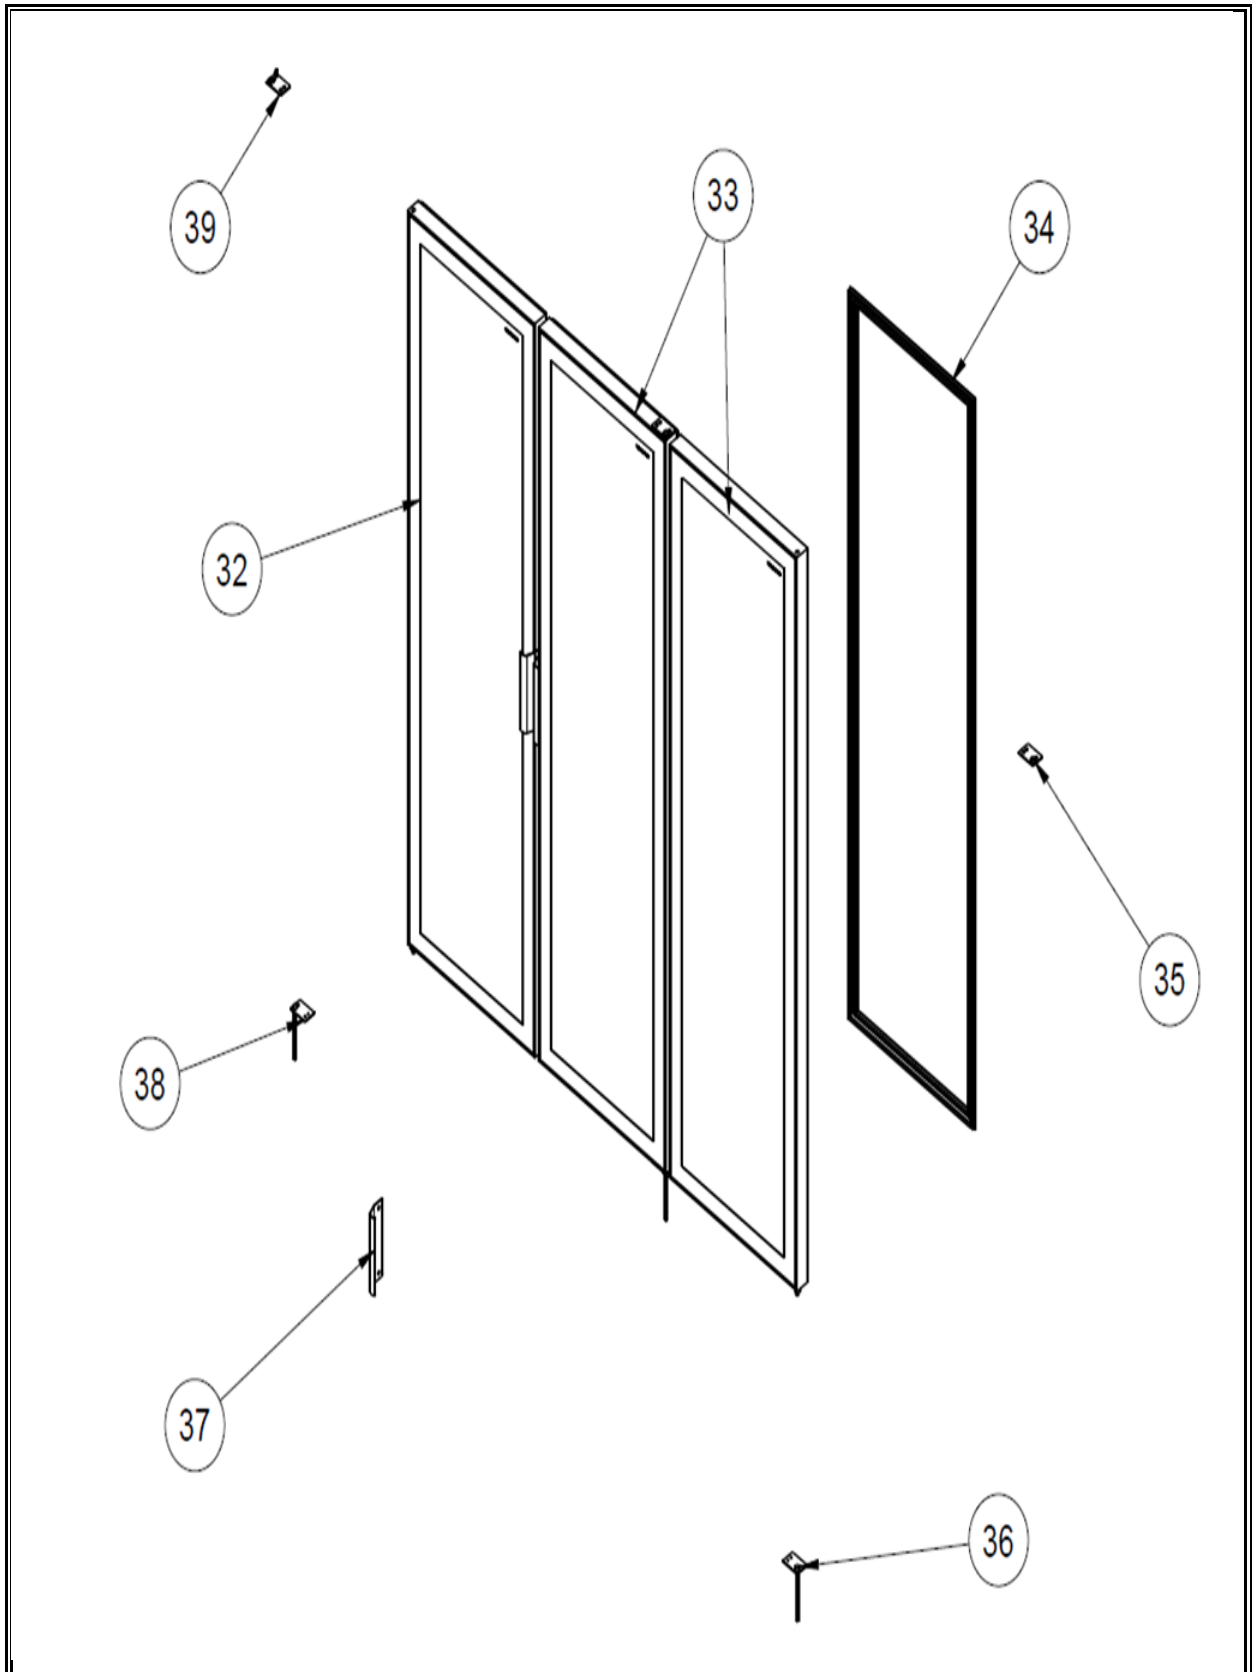

7072.1015

Onderdelen informatie
Erzatzteil information
Spare part information
Information de pièces

POS:	Art.No.:	Omschrijving:	Aantal:
1	CS9338.4282	LEFT BOTTOM HINGE	
2	CS9338.4209	SWITCH	
3	CS9338.4215	FRONT GRILL	
4	**	THERMOSTAT COVER	
5	CS9338.4270	THERMOSTAT	
6	**	GRILL ASSEMBLY BRACKET	
7	**	BODY MIDDLE SUPPORT BRACKET	
8	CS9338.4284	RIGHT BOTTOM HINGE	
9	CS9338.4276	LED DRIVER	
10	**	RIGHT BACK GRILL	
11	**	LEFT BACK GRILL	
12	CS9338.4217	HEAT EXCHANGER	
13	**	LEFT - RIGHT CABLE CANAL	
14	**	MIDDLE CABLE CANAL	
15	**	RAF PROFILE	
17	CS9338.4221	LONG LED	
18	CS9338.4223	SHORT LED	
19	CS9338.4293	RIGHT HINGE 105 ANGLE	
20	CS9338.4272	FAN MOTOR	
21	**	PROPELLER	
22	**	EVAP COVER RIGHT	
23	CS9338.4225	FAN PROTECTION PLASTIC	
24	**	EVAP COVER LEFT	
25	CS9338.4243	ON-OFF SWITCH	
26	CS9338.4274	EVAPORATOR	
27	CS9338.4278	EVAP PAN	
28	CS9338.4294	LEFT HINGE 105 ANGLE	
29	CS7072.9115	MIDDLE SHELF	
30	CS7072.9120	SIDE SHELF	
31	CS7072.9135	SHELF HOLDER	
32	CS7072.9225	LEFT DOOR	
33	CS7072.9230	RIGHT DOOR	
34	CS9338.4241	GASKET	
35	CS9338.4291	RIGHT DOOR TOP BRACKET	
36	CS9338.4207	RIGHT SELF CLOSING	
37	CS9338.4280	HANDLE	
38	CS9338.4203	LEFT SELF CLOSING	
39	CS9338.4292	LEFT DOOR TOP BRACKET	
40	CS9338.4279	CONDANSER	
41	CS9390.2910	COMPRESOR	
42	**	EVAPORATION PAN	
43	CS9338.4286	DRYER	
44	**	ENERGY CABLE	