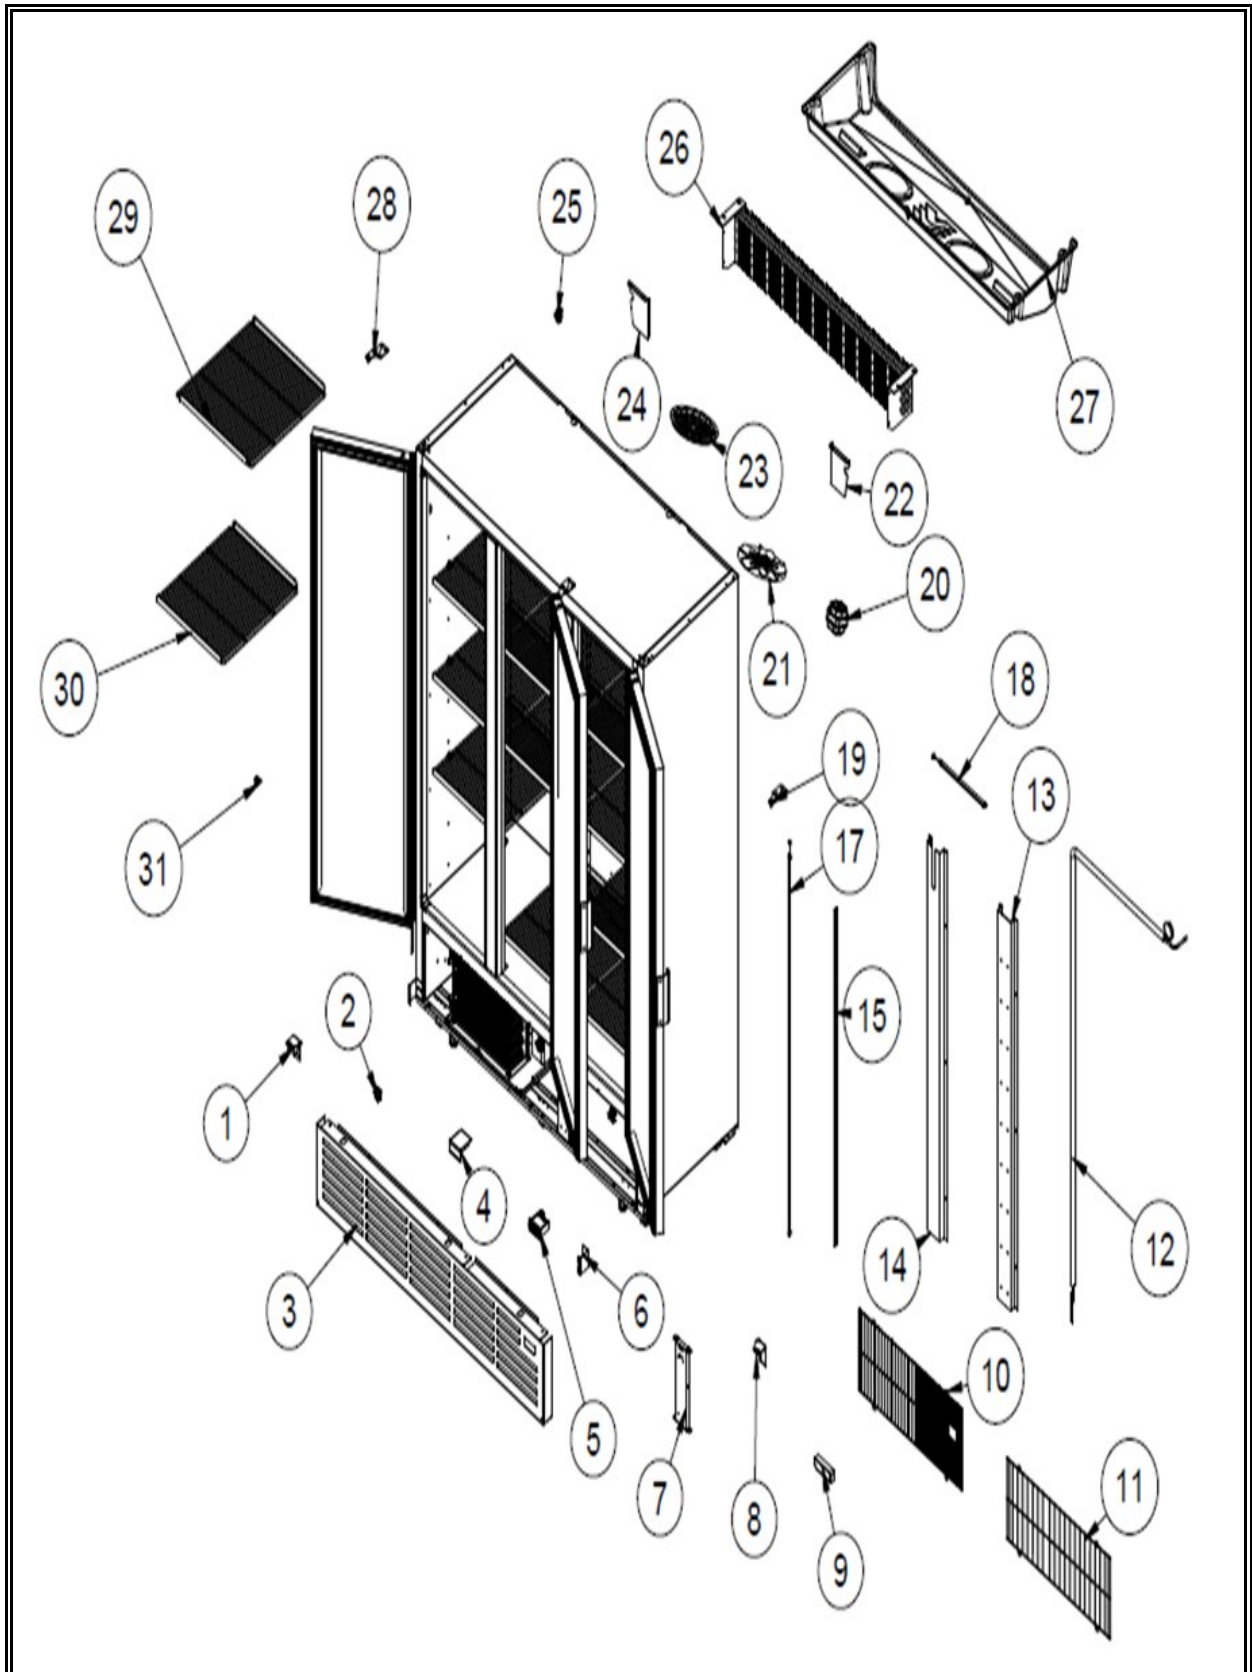

7072.1015

Onderdelen informatie
Erzatzteil information
Spare part information
Information de pièces

POS:	Art.No.:	Omschrijving:	Aantal:
1	CS9338.4282	LEFT BOTTOM HINGE	
2	CS9338.4209	SWITCH	
3	CS9338.4215	FRONT GRILL	
4	**	THERMOSTAT COVER	
5	CS9338.4270	THERMOSTAT	
6	**	GRILL ASSEMBLY BRACKET	
7	**	BODY MIDDLE SUPPORT BRACKET	
8	CS9338.4284	RIGHT BOTTOM HINGE	
9	CS9338.4276	LED DRIVER	
10	**	RIGHT BACK GRILL	
11	**	LEFT BACK GRILL	
12	CS9338.4217	HEAT EXCHANGER	
13	**	LEFT - RIGHT CABLE CANAL	
14	**	MIDDLE CABLE CANAL	
15	**	RAF PROFILE	
17	CS9338.4221	LONG LED	
18	CS9338.4223	SHORT LED	
19	CS9338.4293	RIGHT HINGE 105 ANGLE	
20	CS9338.4272	FAN MOTOR	
21	**	PROPELLER	
22	**	EVAP COVER RIGHT	
23	CS9338.4225	FAN PROTECTION PLASTIC	
24	**	EVAP COVER LEFT	
25	CS9338.4243	ON-OFF SWITCH	
26	CS9338.4274	EVAPORATOR	
27	CS9338.4278	EVAP PAN	
28	CS9338.4294	LEFT HINGE 105 ANGLE	
29	CS7072.9115	MIDDLE SHELF	
30	CS7072.9120	SIDE SHELF	
31	CS7072.9135	SHELF HOLDER	
32	CS7072.9225	LEFT DOOR	
33	CS7072.9230	RIGHT DOOR	
34	CS9338.4241	GASKET	
35	CS9338.4291	RIGHT DOOR TOP BRACKET	
36	CS9338.4207	RIGHT SELF CLOSING	
37	CS9338.4280	HANDLE	
38	CS9338.4203	LEFT SELF CLOSING	
39	CS9338.4292	LEFT DOOR TOP BRACKET	
40	CS9338.4279	CONDANSER	
41	CS9390.2910	COMPRESOR	
42	**	EVAPORATION PAN	
43	CS9338.4286	DRYER	
44	**	ENERGY CABLE	