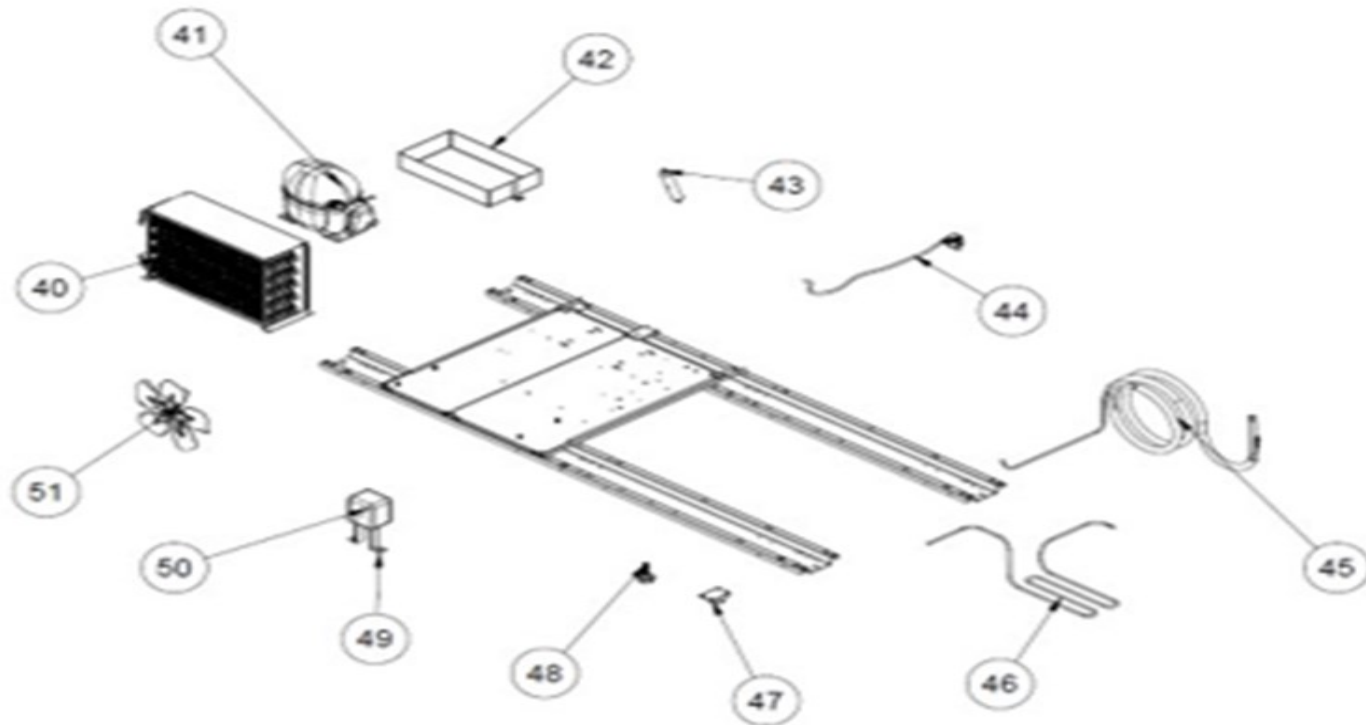

7072.1015

Onderdelen informatie
Erzatzteil information
Spare part information
Information de pièces

POS:	Art.No.:	Omschrijving:	Aantal:
1	CS9338.4282	LEFT BOTTOM HINGE	
2	CS9338.4209	SWITCH	
3	CS9338.4215	FRONT GRILL	
4	**	THERMOSTAT COVER	
5	CS9338.4270	THERMOSTAT	
6	**	GRILL ASSEMBLY BRACKET	
7	**	BODY MIDDLE SUPPORT BRACKET	
8	CS9338.4284	RIGHT BOTTOM HINGE	
9	CS9338.4276	LED DRIVER	
10	**	RIGHT BACK GRILL	
11	**	LEFT BACK GRILL	
12	CS9338.4217	HEAT EXCHANGER	
13	**	LEFT - RIGHT CABLE CANAL	
14	**	MIDDLE CABLE CANAL	
15	**	RAF PROFILE	
17	CS9338.4221	LONG LED	
18	CS9338.4223	SHORT LED	
19	CS9338.4293	RIGHT HINGE 105 ANGLE	
20	CS9338.4272	FAN MOTOR	
21	**	PROPELLER	
22	**	EVAP COVER RIGHT	
23	CS9338.4225	FAN PROTECTION PLASTIC	
24	**	EVAP COVER LEFT	
25	CS9338.4243	ON-OFF SWITCH	
26	CS9338.4274	EVAPORATOR	
27	CS9338.4278	EVAP PAN	
28	CS9338.4294	LEFT HINGE 105 ANGLE	
29	CS7072.9115	MIDDLE SHELF	
30	CS7072.9120	SIDE SHELF	
31	CS7072.9135	SHELF HOLDER	
32	CS7072.9225	LEFT DOOR	
33	CS7072.9230	RIGHT DOOR	
34	CS9338.4241	GASKET	
35	CS9338.4291	RIGHT DOOR TOP BRACKET	
36	CS9338.4207	RIGHT SELF CLOSING	
37	CS9338.4280	HANDLE	
38	CS9338.4203	LEFT SELF CLOSING	
39	CS9338.4292	LEFT DOOR TOP BRACKET	
40	CS9338.4279	CONDANSER	
41	CS9390.2910	COMPRESOR	
42	**	EVAPORATION PAN	
43	CS9338.4286	DRYER	
44	**	ENERGY CABLE	