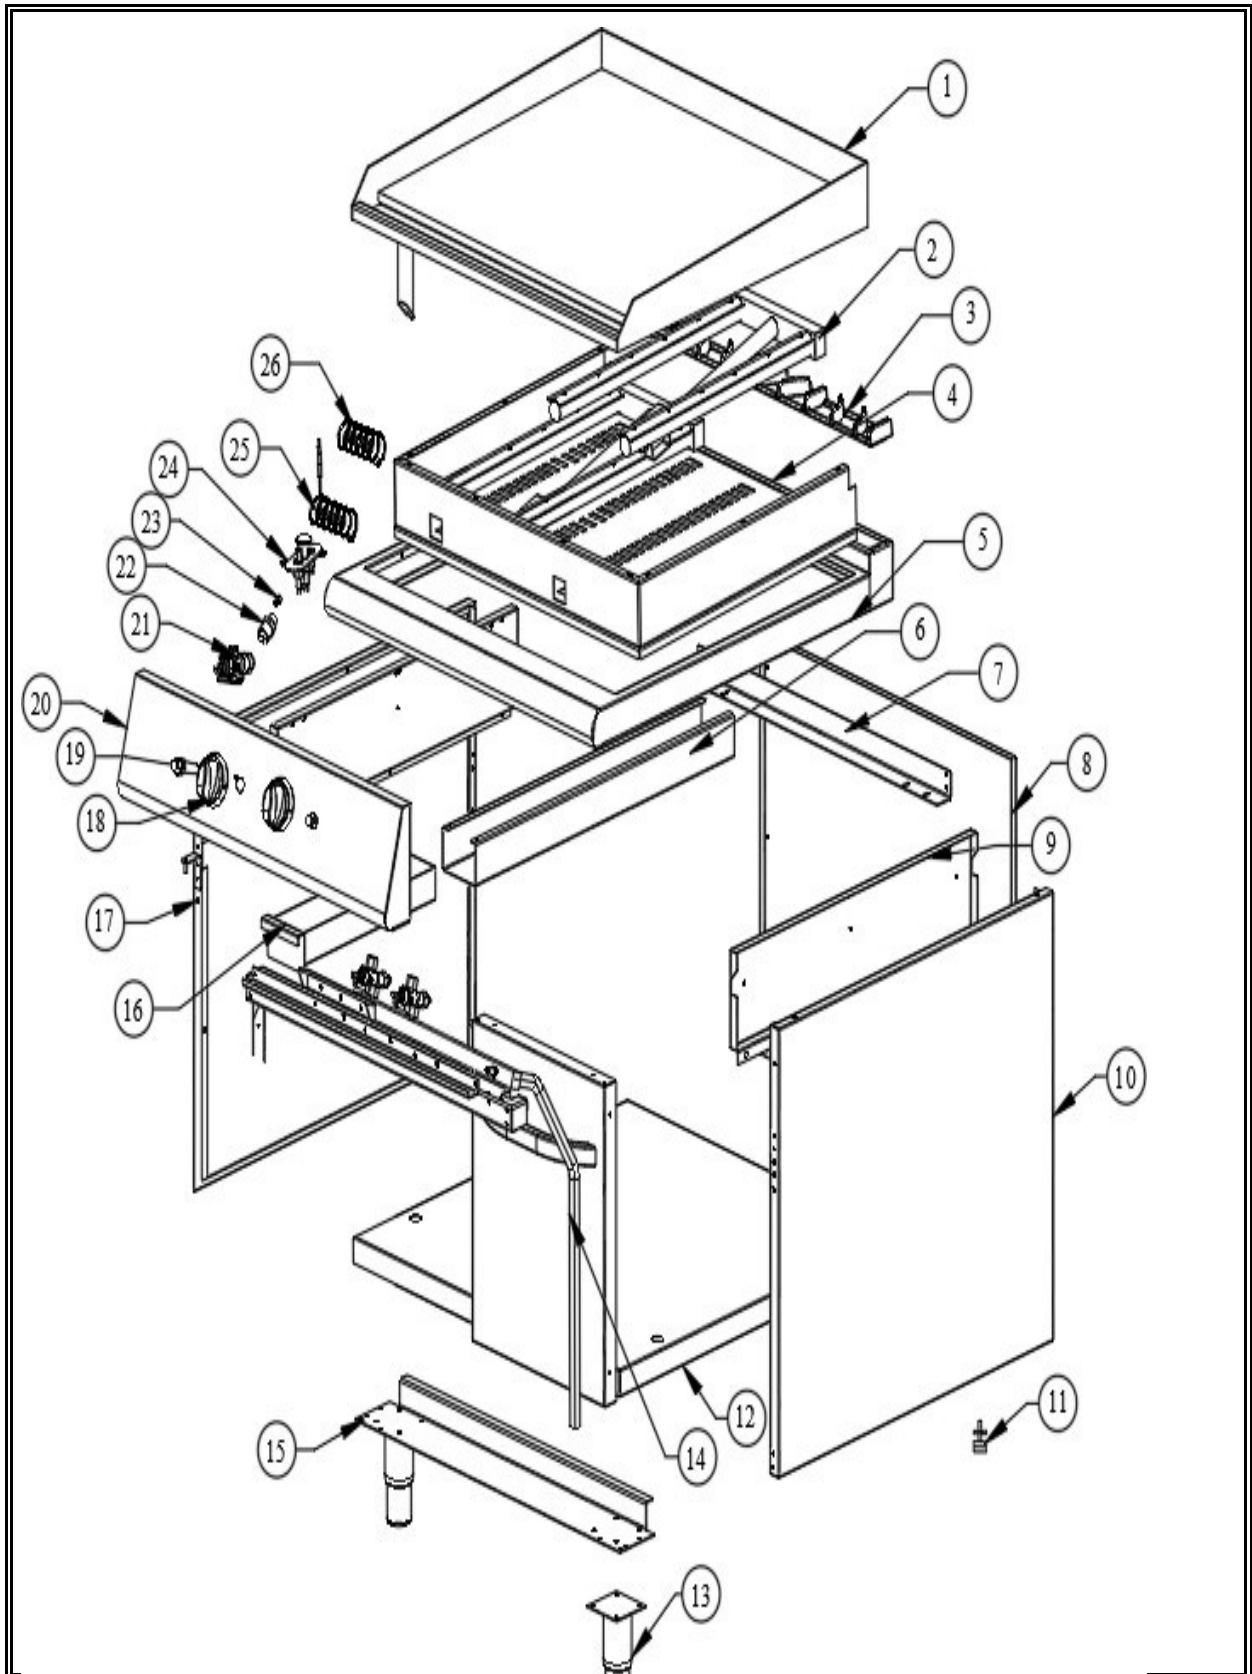

CombiSteel

7178.3155

v1.0

Onderdelen informatie
Erzatzteil information
Spare part information
Information de pièces

CombiSteel

7178.3155

Onderdelenlijst 7178.3155

POS:	Art.No.:	Omschrijving:	Aantal:
1		Plate (7178.3155)	1
2		Burner	2
3	CS9289.0280	Iron Cast Chimney	2
4		Bottom Combustion Chamber	1
5		Top Table	1
6		Oil Drawer Slider	1
7		Oil Drawer Slider Support	1
8		Back Panel	1
9		Side Panel Isolation	2
10		Side Panel Right	1
11		Grounding Terminal	1
12		Bottom Table	1
13	CS9289.0405	Adjustable Legs	4
14	CS9289.0495	Gas Tank	1
15		Legs Fixing Part	2
16		Oil Drawer	1
17		Left Side Part	1
18	CS9289.0660	Ø8 Knob	2
18A	CS9289.0907	Knob Pad with Igniter	2
19	CS9289.0665	Piezo Igniter	2
20		Front Panel	1
21	CS9289.0075	Gas Valve	2
22	CS9289.0880	3/8-5/16" Inj Inlet	2
23	CS9289.0355	M8 Inj Lpg Ø 1.60mm	2
23A	CS9289.0500	M8 Inj Ng Ø 2.50mm	2
24	CS9289.0655	Aluminized Pilot	2
25	CS9401.0402	M8 Termocouple 80cm	2
26	CS9289.1330	Igniter Cable 80cm	2