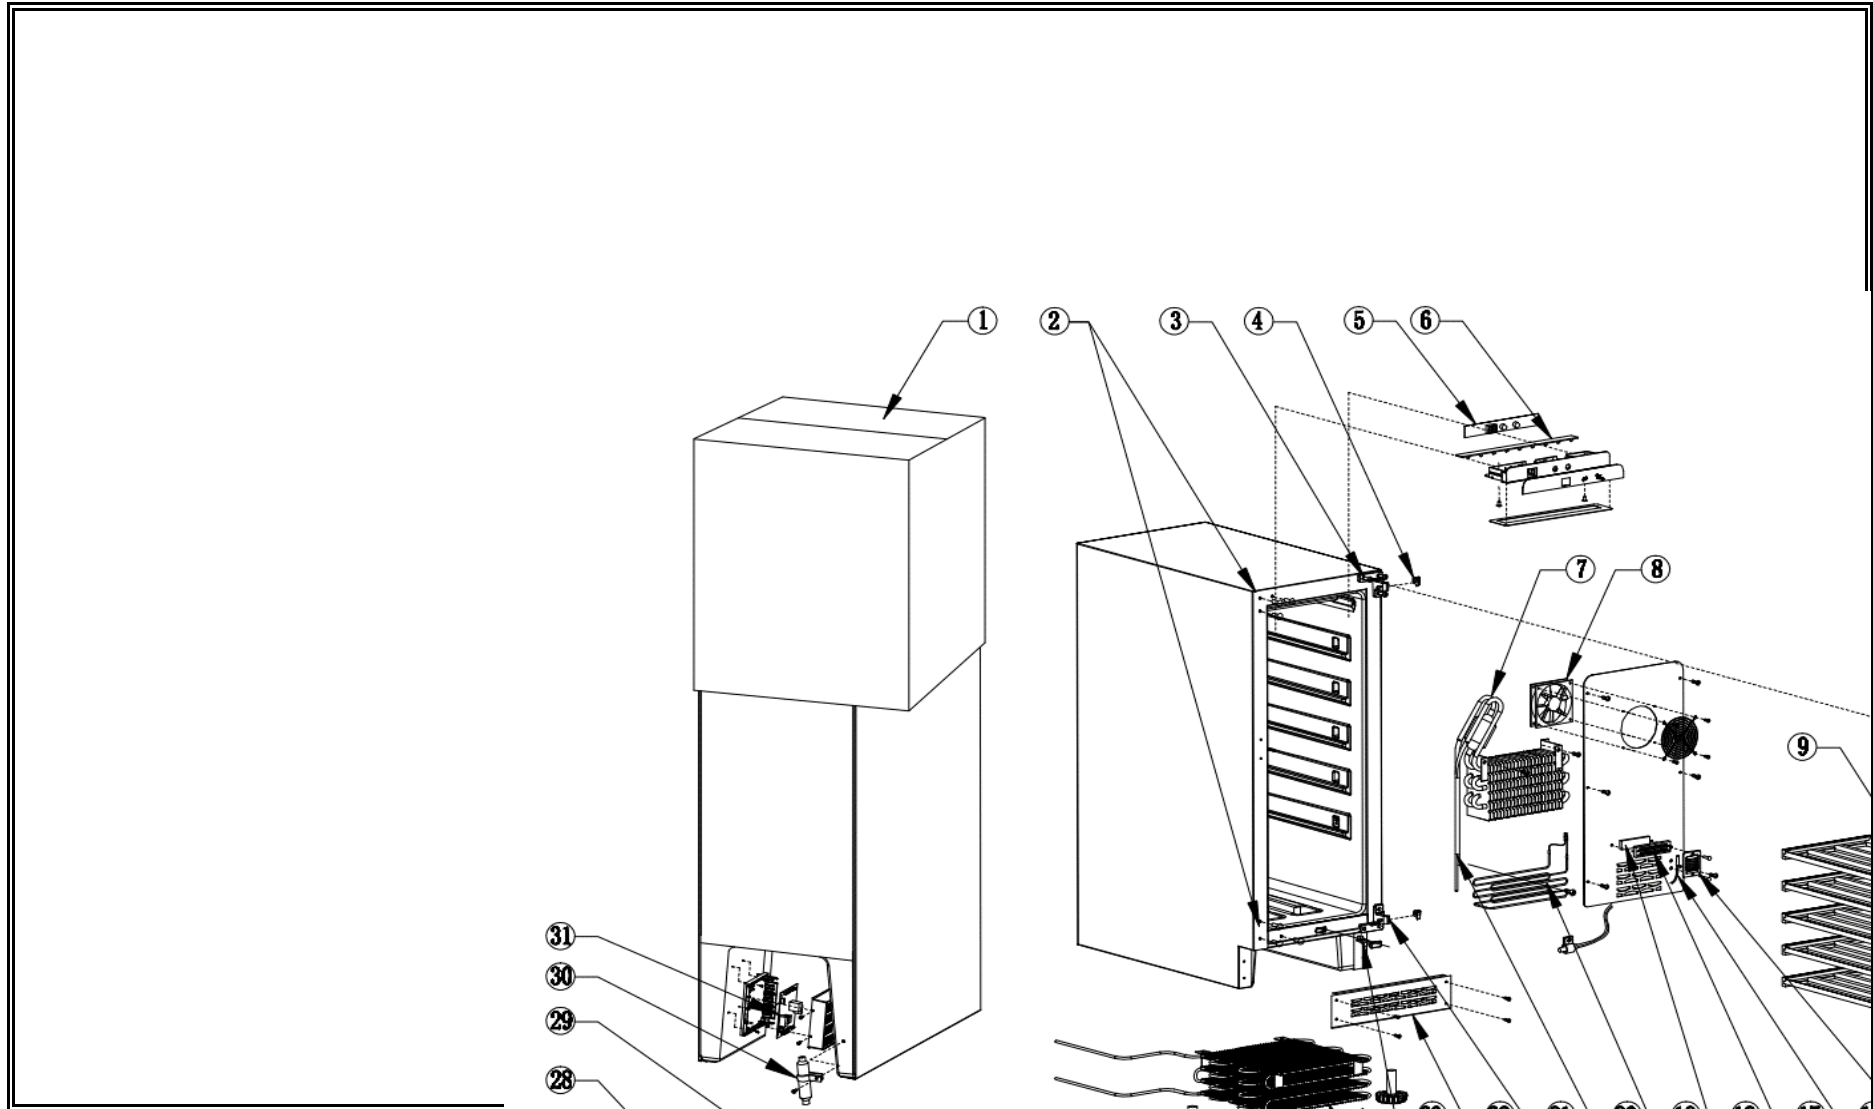

7525.0015

Onderdelen informatie
Erzatzteil information
Spare part information
Information de pièces

POS:	Art.No.:	Omschrijving:	Aantal:
1		Carton	1
2	CS9338.5002	M5 trunk-nail	4
3	CS9338.4912	left hinge	1
4	CS9338.4946	Limited rubber	2
5		White display board	1
6	CS9338.4928	White LED light (9pcs)	1
7	CS9338.5054	2D evaporator	1
8	CS9338.4922	DC9025 fan motor	1
9		Wood Shelf	5
10	CS9338.4924	SS35 door gasket	1
11	CS9338.4916	Door axis	2
12		SS door	1
13	CS9338.4626	Handle	1
14	CS9338.4930	The square magnet	1
14a	CS9338.4930	Magnet mounting box	1
15		Sensor cover	1
15a		Sensor cover end	2
16	CS9338.4914	Sensor R=2.1K	2
17		Carbon box	1
18		Carbon	1
19	CS9338.5074	Heater strip	2
20		40 suction tube	1
21	CS9338.4920	Right hinge	1
22		20 BLACK kick plate	1
23		Magnetic switch box	1
23a	CS9338.4918	Magnetic switch PCB board	1
24		Condenser	1
25	CS9338.4954	M10 cabinet leg	4
26	CS9338.4922	DC9025 fan motor	1
27	CS9392.0830	Electrical power cord	1
28		Water container	1
29	CS9390.2935	MM1060Y compressor	1
30		Dryer filter	1
31	CS9338.4932	PCB board	1