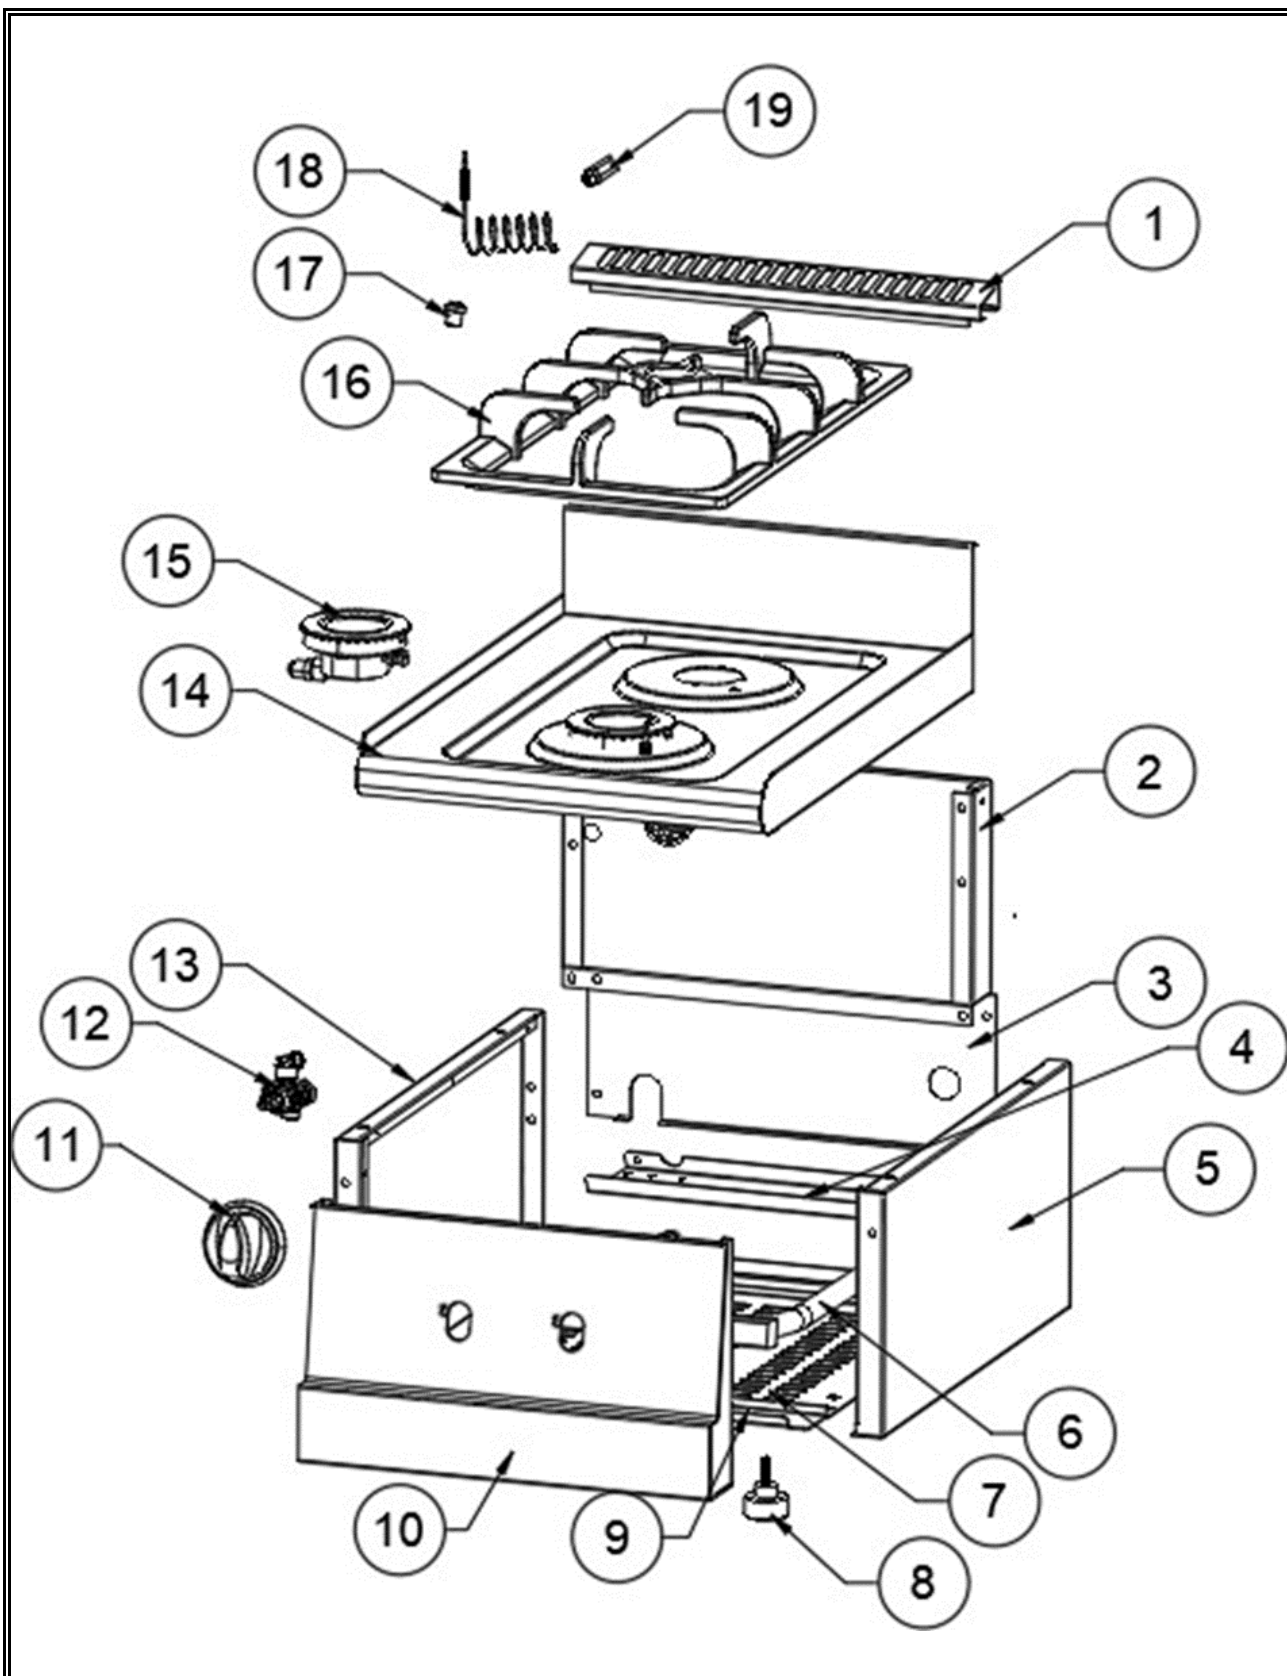

Spare part information

7178.0005

CombiSteel

7178.0005

Spare part list 7178.0005

POS:	Art.No.:	Omschrijving:	Aantal:
1	CS9289.1074	Chimney	1
2	**	Worktop Back Part	1
3	**	Back Panel	1
4	**	Back Support Fixing Part	1
5	**	Right Side Panel	1
6	**	Gas Tank	1
7	**	Bottom Table	1
8	CS9289.0030	Ø40 Adjustable Leg	4
9	**	Front Support	1
10	**	Front Panel	1
11a	CS9289.0660	Ø8 Knob	2
11b	CS9289.0907	Knob Bottom with Igniter	2
12	CS9289.0010	Gas Valve S20	2
13	**	Left Side Panel	1
14	**	Top Table	1
15	CS9289.0000	Burners	2
16	CS9289.1095	Cast Grate	1
17a	CS9289.0025	M6 Inj Ø 1.35mm NG	2
17b	CS9289.0020	M6 Inj Ø 0.85mm LPG	2
18	CS9289.0015	M8 Thermocouple withthread 80cm	2
19	**	Burner Reduction	1
.		## = Parts cannot be ordered separately.	
.		** = No article number known, must be requested specifically.	