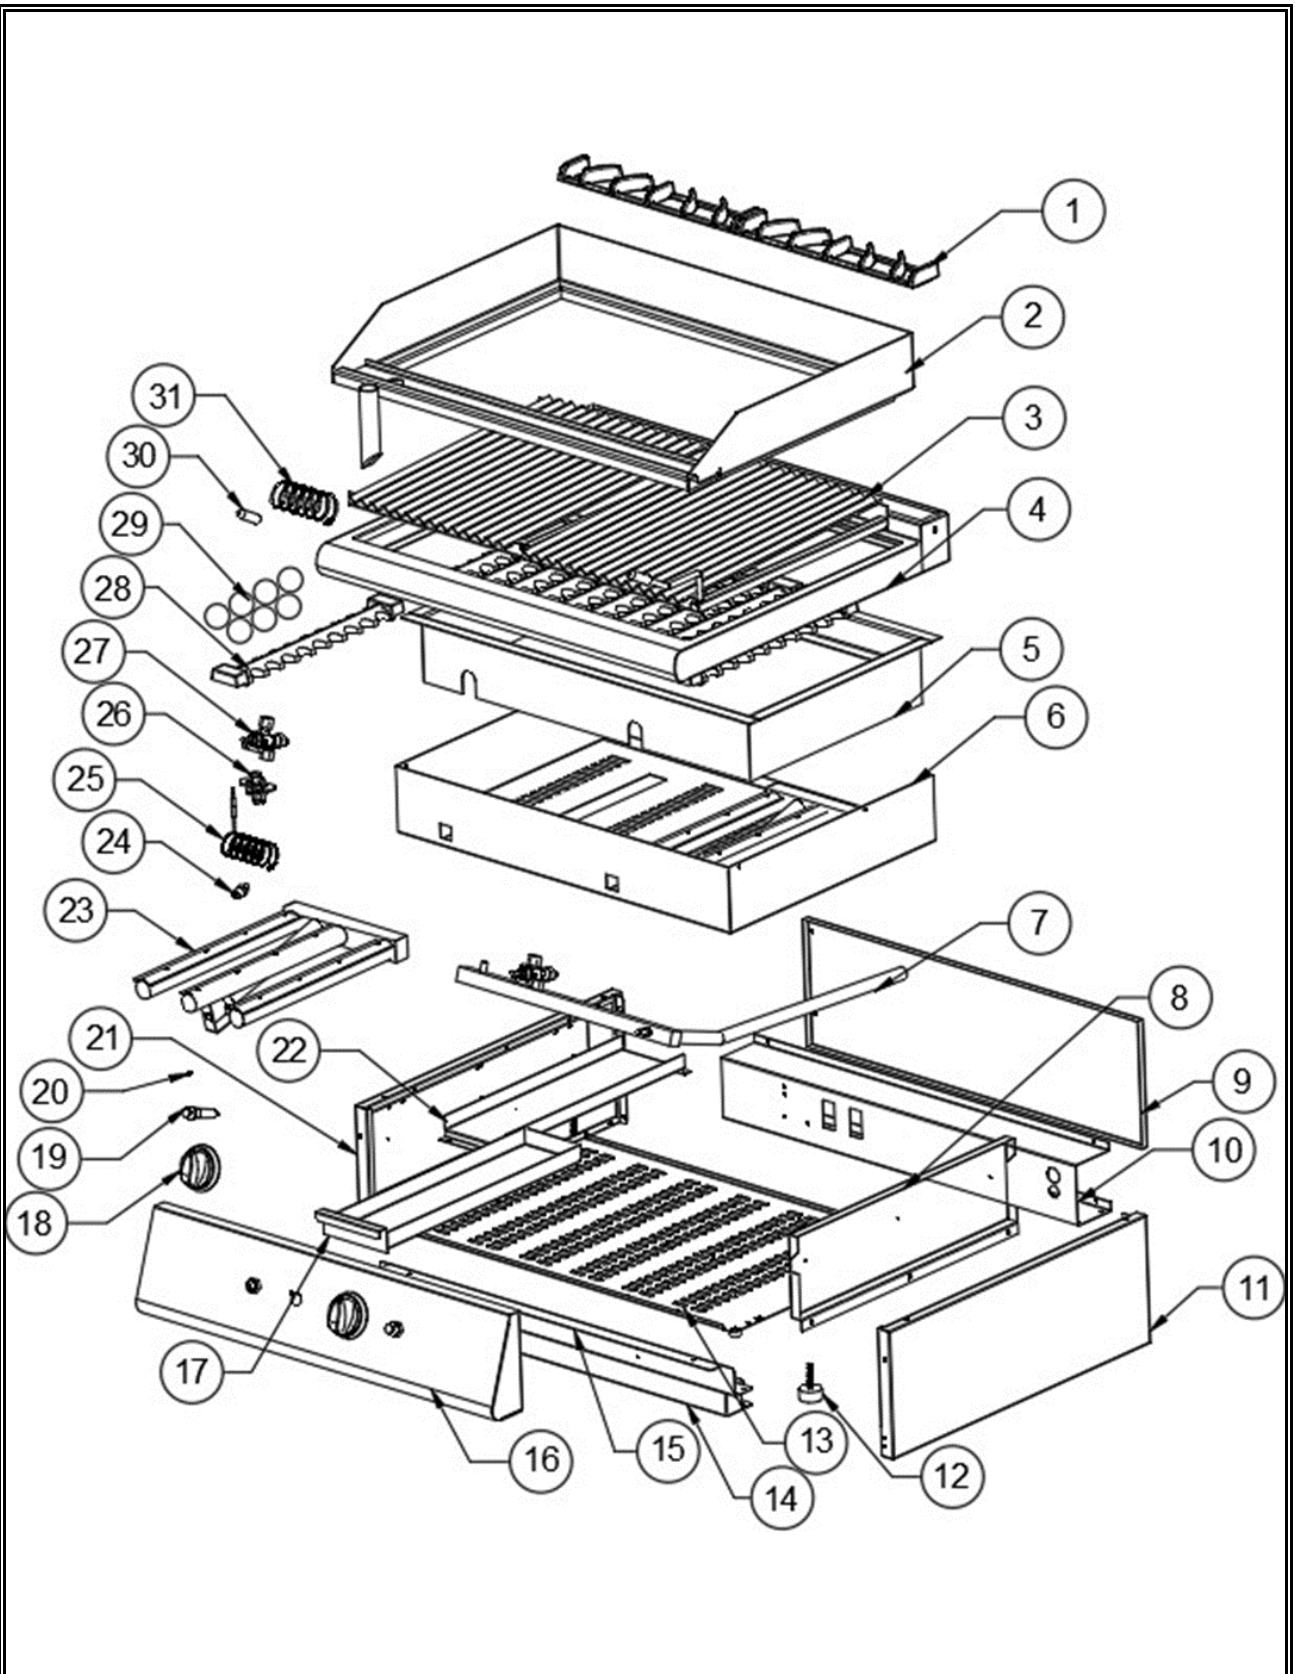

Spare part information

7178.0280

CombiSteel

7178.0280

Spare part list 7178.0280

POS:	Art.No.:	Omschrijving:	Aantal:
1	CS9289.0280	Iron Cast Chimney	2
2	**	Splash Guard	1
3	**	Grill Kit	2
4	**	Top Table	1
5	**	Grill Carcass	1
6	**	Combustion Chamber Bottom Part	1
7	CS9289.0330	Gas Tank	1
8	**	Side Panel Isolation	2
9	**	Back Panel	1
10	**	Installation Part	1
11	**	Right Side Panel	1
12	CS9289.0030	Adjustable Legs	4
13	**	Bottom Panel	1
14	**	Front Bottom Part	1
15	**	Front Support	1
16	**	Front Panel	1
17	CS9289.1420	Oil Drawer	1
18A	CS9289.0660	Ø8 Knob	2
18B	CS9289.0907	Knob Pad with Igniter	2
19	CS9289.1330	Piezzo Igniter	2
20A	CS9289.0355	M8 Inj Ø 1.60mm LPG	2
20B	CS9289.0500	M8 Inj Ø 2.50mm NG	2
21	**	Left Side Panel	1
22	**	Oil Drawer Slider	1
23	CS9289.0345	Burner	2
24	CS9289.0880	Injector Inlet 5/16"-3/8"	2
25	CS9289.1330	M8 Thermocouple 80 cm	2
26	CS9995.1573	Aluminized Pilot	2
27	CS9289.0075	Gas Valve	2
28	CS9289.0350	Lavastone Grill 425mm	12
29	CS7178.9060	Lavastone	5 kg
30	CS9289.0165	Bakalite Handle	2
31	CS9289.1330	Igniter Cable 80cm	2
.		## = Parts cannot be ordered separately.	
.		** = No article number known, must be requested specifically.	