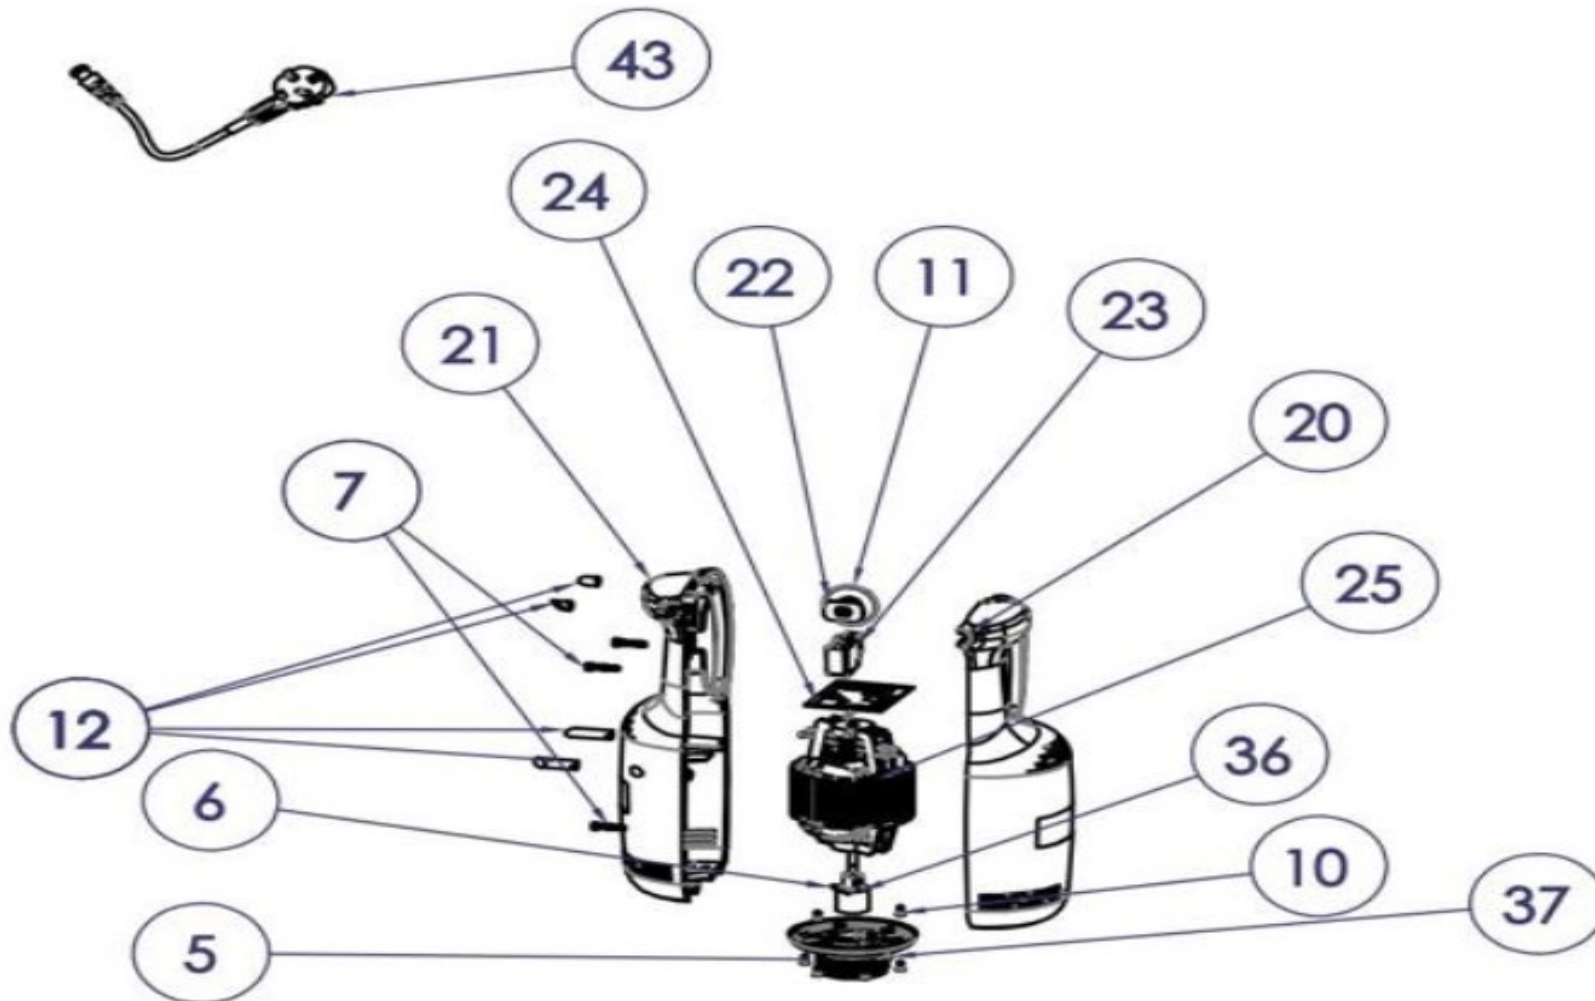

CombiSteel

7067.0020

v1.0

Onderdelen informatie
Erzatzteil information
Spare part information
Information de pièces

CombiSteel

7067.0020

Onderdelenlijst 7067.0020

POS:	Art.No.:	Omschrijving:	Aantal:
11		Speed Adjustment Button	1
12		Screw Cover	1
13		Stainless Steel Blade Guard (Big)	1
14		Stainless Steel Arm (L40)	1
15		Shaft	1
16	CS9356.0308	Bearing Seal	5
17		Bearing Shell	3
18	CS9356.0308	Bearing	3
19	CS9356.0330	Motor Transmitter - Male	1
20		Plastic Cover - Left Side	1
21		Plastic Cover - Right Side	1
22		Speed Adjustment Button Support	1
23		Trigger Switch	1
25	CS9356.0334	Motor	1
26		Plastic Arm Nut	1
28	CS9356.0306	Stainless Steel Sealing Guard	1
29	CS9356.0336	Sealing Gasket	1
30	CS9356.0302	Stainless Steel Blade (Big)	1
31		Bearing Thrust Plate	2
32	CS9356.0306	Shaft Seal	1
33		Aluminum Flange	1
36	CS9356.0330	Motor Transmitter - Female	1
37		Flange	1
43		Plug-in	1