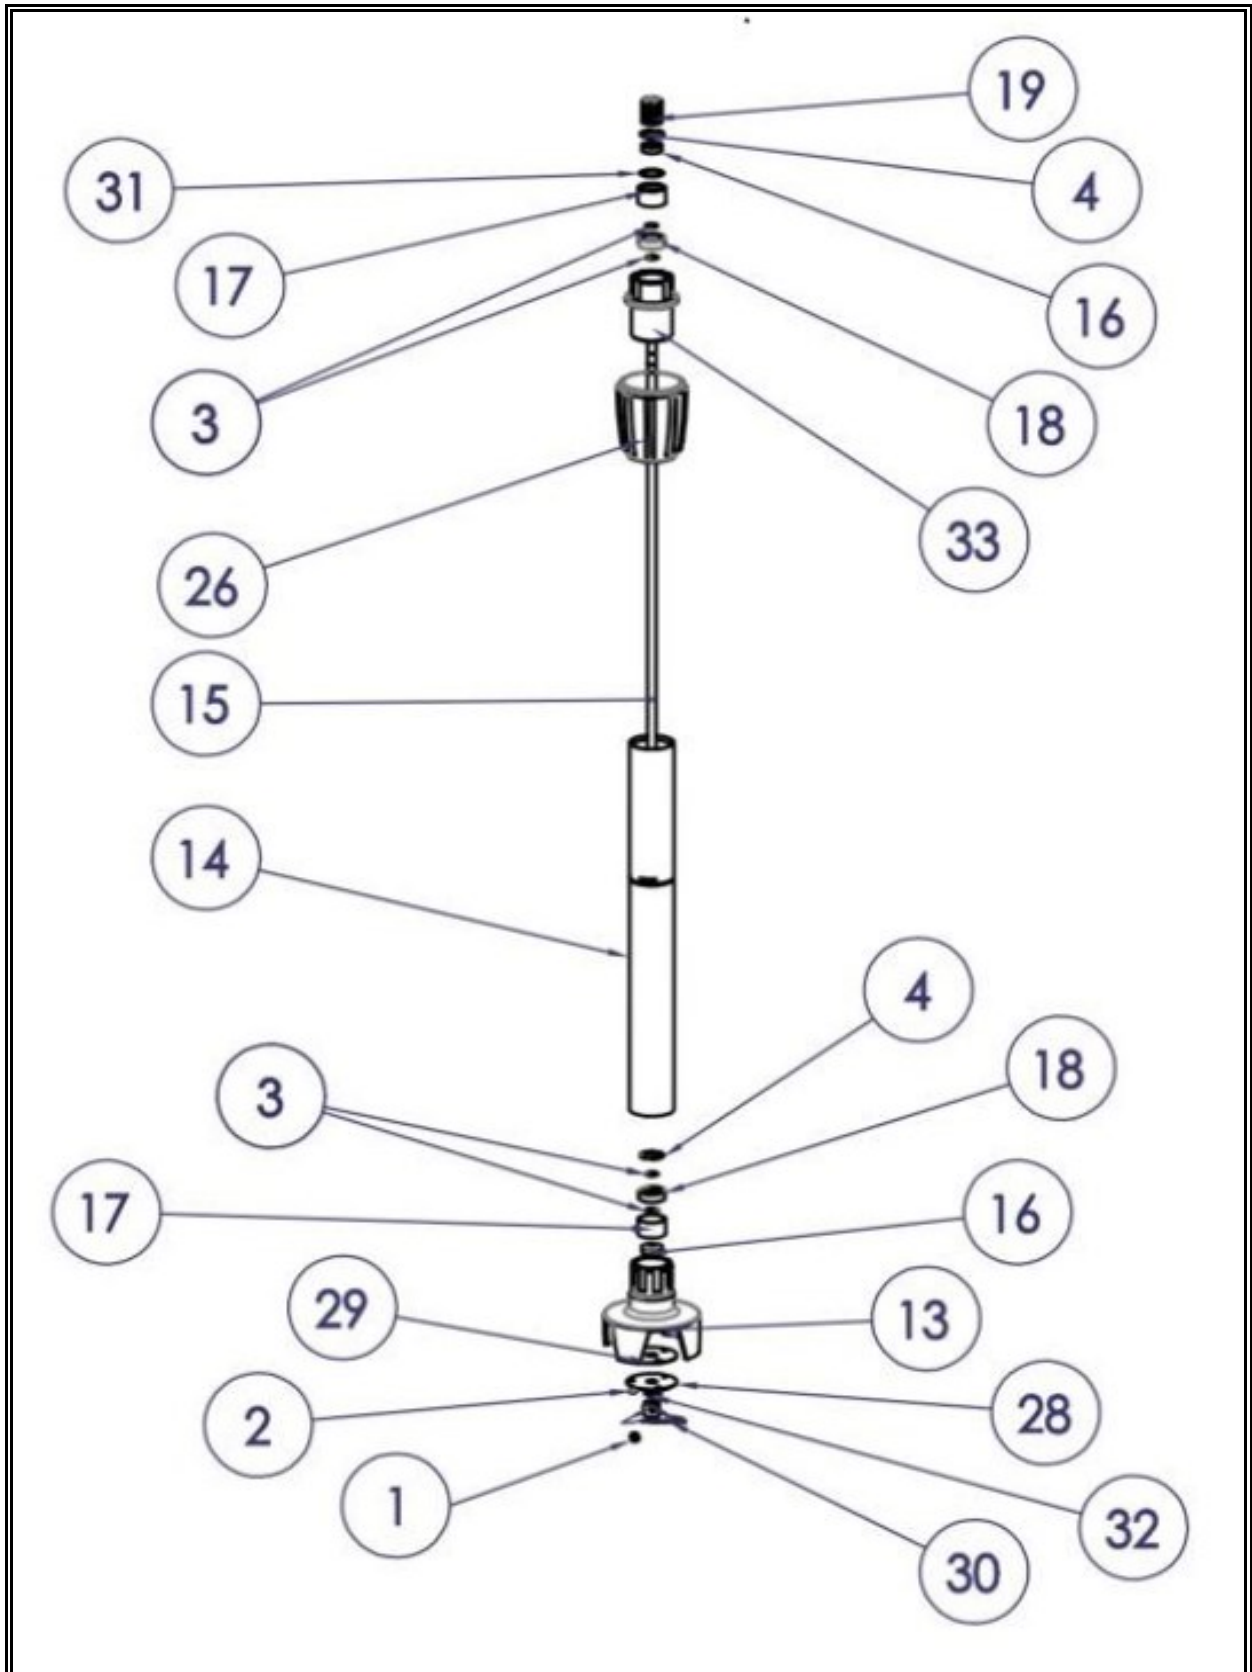

CombiSteel

7067.0020

v1.0

Onderdelen informatie
Erzatzteil information
Spare part information
Information de pièces

CombiSteel

7067.0020

Onderdelenlijst 7067.0020

POS:	Art.No.:	Omschrijving:	Aantal:
11		Speed Adjustment Button	1
12		Screw Cover	1
13		Stainless Steel Blade Guard (Big)	1
14		Stainless Steel Arm (L40)	1
15		Shaft	1
16	CS9356.0308	Bearing Seal	5
17		Bearing Shell	3
18	CS9356.0308	Bearing	3
19	CS9356.0330	Motor Transmitter - Male	1
20		Plastic Cover - Left Side	1
21		Plastic Cover - Right Side	1
22		Speed Adjustment Button Support	1
23		Trigger Switch	1
25	CS9356.0334	Motor	1
26		Plastic Arm Nut	1
28	CS9356.0306	Stainless Steel Sealing Guard	1
29	CS9356.0336	Sealing Gasket	1
30	CS9356.0302	Stainless Steel Blade (Big)	1
31		Bearing Thrust Plate	2
32	CS9356.0306	Shaft Seal	1
33		Aluminum Flange	1
36	CS9356.0330	Motor Transmitter - Female	1
37		Flange	1
43		Plug-in	1