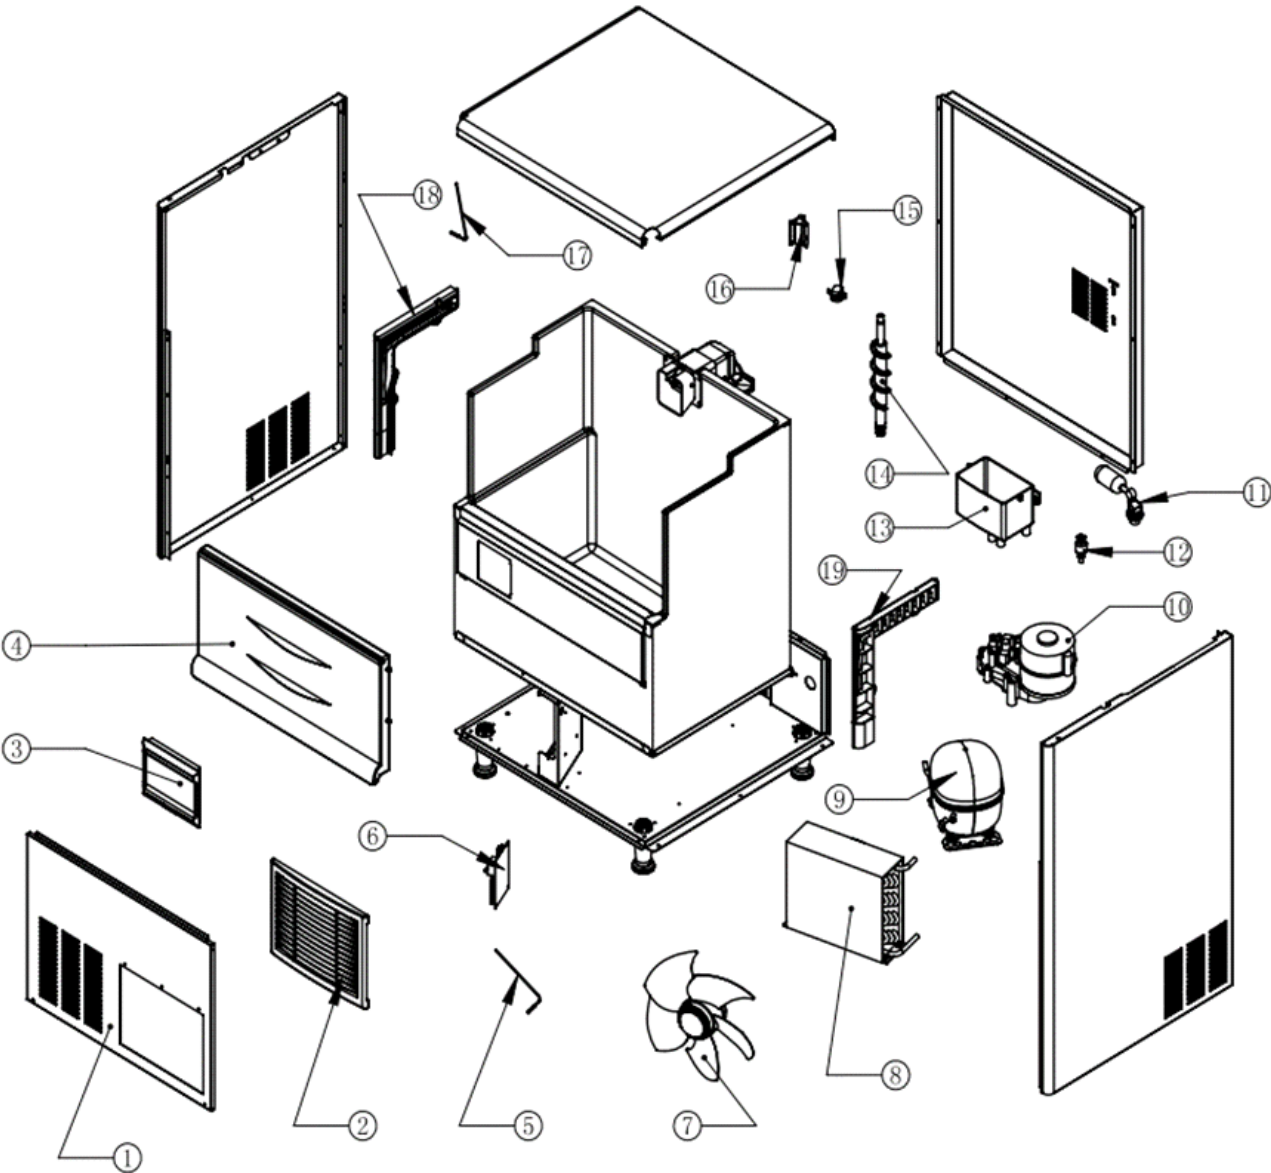

# Spare part information

**7081.0045**

**CombiSteel**

**7081.0045**

**Spare part list 7081.0045**

| <b>POS:</b> | <b>Art.No.:</b> | <b>Omschrijving:</b>  | <b>Aantal:</b> |
|-------------|-----------------|---|----------------|
| 1           | **              | Front ventilation window panel--81                            |                |
| 2           | **              | Plastic ventilation window                                    |                |
| 3           | CS9207.2028     | Display panel   |                |
| 4           | **              | Door-81   |                |
| 5           | CS9207.2020     | Condensation sensor   |                |
| 6           | CS9207.2100     | PC-508  |                |
| 7           | CS9207.2040     | Fan Motor   |                |
| 8           | **              | Condenser-120   |                |
| 9           | CS9168.2045     | Compressor NUY90RA  |                |
| 10          | CS9207.2112     | Reducer   |                |
| 11          | CS9207.2108     | Floating ball valve   |                |
| 12          | CS9207.2106     | Water level sensor  |                |
| 13          | **              | Water tank-258  |                |
| 14          | **              | Ice Drill-098   |                |
| 15          | CS9207.2102     | Ice blade-128   |                |
| 16          | CS9207.2114     | Ice Mouth -128  |                |
| 17          | CS9207.2110     | Evaporation sensor  |                |
| 18          | **              | Left slide of Door-41   |                |
| 19          | **              | Right slide of Door-41  |                |
| .           |                 | ## = Parts cannot be ordered separately.                      |                |
| .           |                 | ** = No article number known, must be requested specifically. |                |