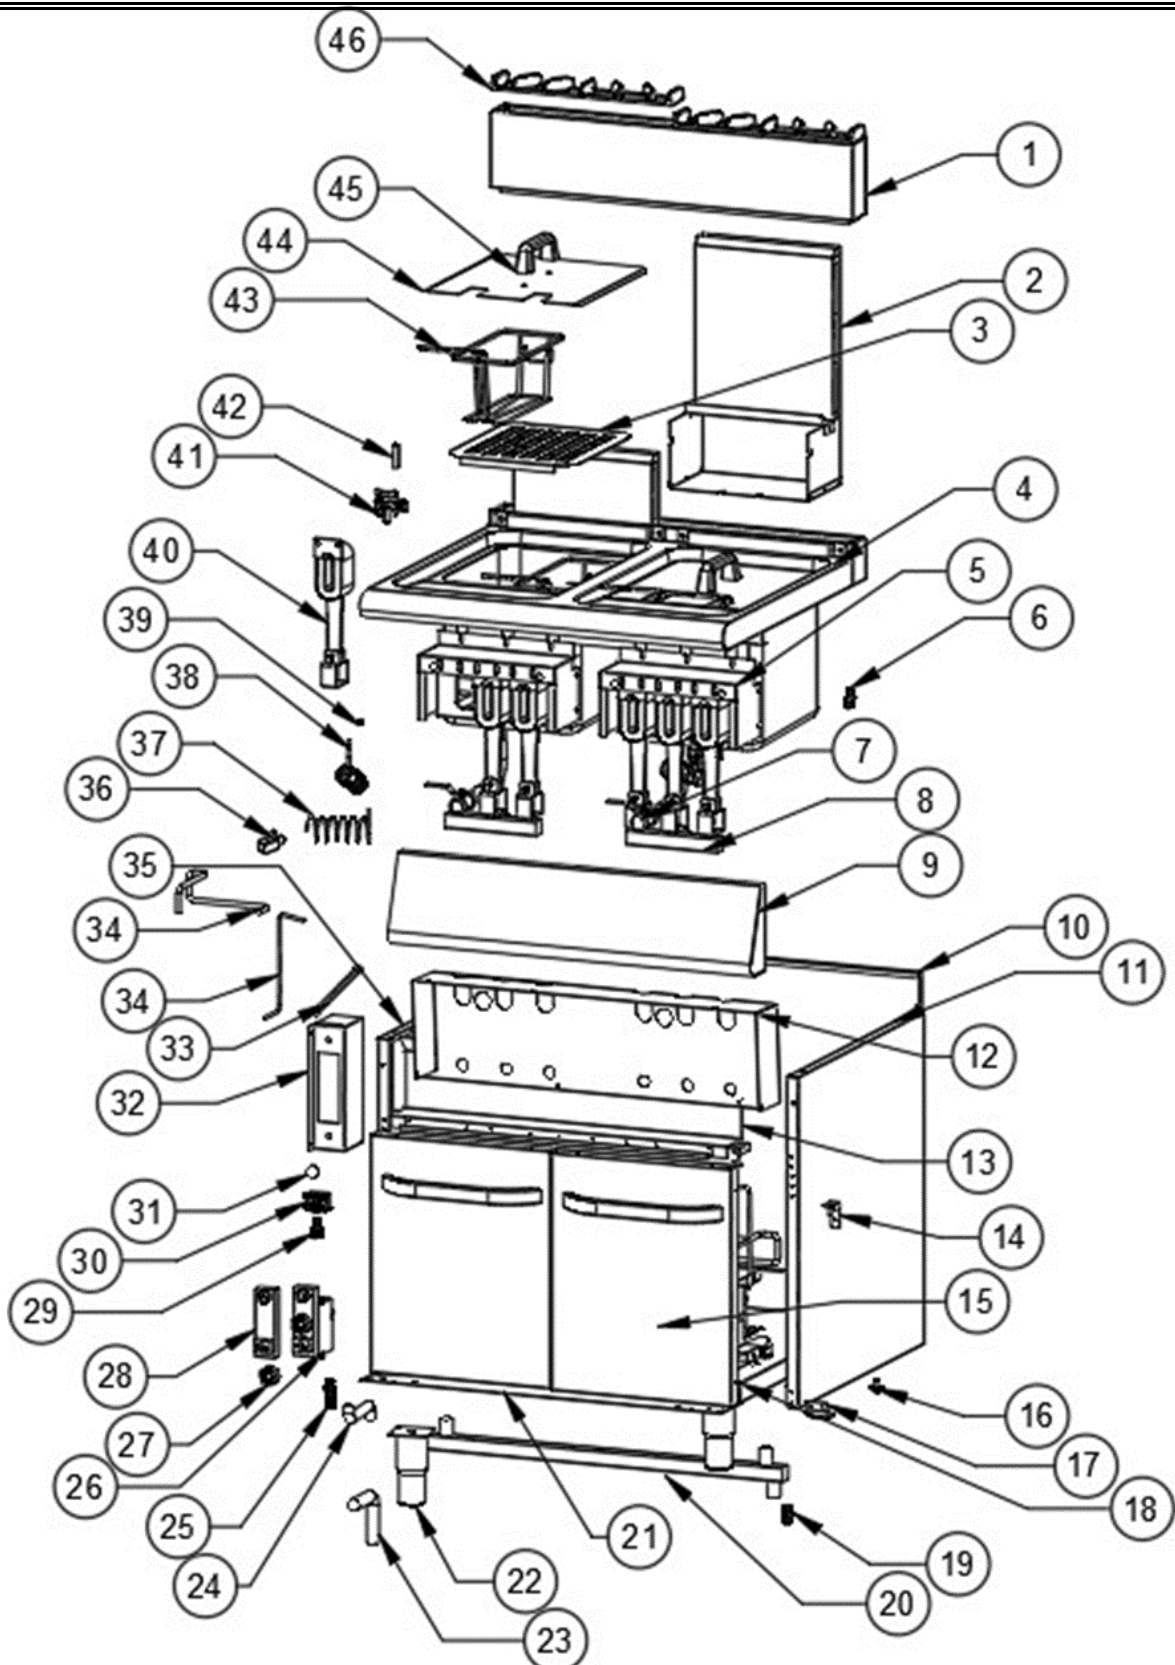

Spare part information

7178.3050

CombiSteel

7178.3050

Spare part list 7178.3050

POS:	Art.No.:	Omschrijving:	Aantal:
1	**	Top Table Chimney Kit	1
2	**	Chimney Kit	2
3	CS9289.1105	Basket Base	2
4	**	Top Table&Tank	1
5	**	Burner Fixing Part	2
6	CS9289.1510	Reduction 1/2-3/8	2
7	CS9289.0690	Oil Drain Valve 3/4	2
8	**	Top Gas Tank	2
9	**	Front Panel	1
10	**	Back Panel	1
11	**	Right Side Panel	1
12	**	Burner Front Insulation Cover	1
13	**	Front Panel Insulation	1
14	CS9289.1110	Upper Hinge	2
15	**	700-900 Serie Door Kit	2
16	**	Grounding Terminal	1
17	CS9289.1110	Nether Hinge	12
18	**	Bottom Table	1
19	**	Gas Inlet Nipple 1/2-1/2 85mm	1
20	**	Bottom Gas Tank	1
21	**	Foot Support	2
22	CS9289.0405	Adjustable Legs	4
23	CS9289.1190	Oil Drain Pipe	1
24	**	Flex 1/2 300mm	2
25	**	Gas Inlet Nipple 1/2-1/2 60mm	2
26	CS9163.0260	Minisit 110°-190° Gaz Valve 0.710.756	2
27	CS9401.0012	Valve Knob 0.916.124	2
28	CS9000.0110	Valve Lighter 0.073.015	2
29	**	Nipple 3/8-3/8	2
30	CS9289.0001	Thermostat Limit 230°C	2
31	CS9289.0725	Magnet Ø25	2
32	**	Gas Valve Protection Part	2
33	**	Limit Thermostat Cable	2
34	**	Gas Installation Flex	2
35	**	Left Side Panel	1
36	CS9998.1020	Thermocouple Switch 0.974.402	2
37	CS9289.0985	Lighter Cable 80cm	2
38	CS9289.1040	Thermocouple Straight 80cm M9	2
39A	CS9289.1015	M8 Inj Ø 1.70mm NG	6
39B	CS9289.0547	M8 Inj Ø 1.10mm LPG	6

Spare part list 7178.3050

POS:	Art.No.:	Omschrijving:	Aantal:
40	CS9289.0525	Burner	6
41	CS9289.0995	Pilot	2
42	CS9289.0540	Pilot Ignition Electrode G6058011	2
43	CS7178.9070	Basket Base 140x350x130mm	4
44	**	Lid	2
45	CS9289.0205	Bakalite Handle M8	2
46	CS9289.0280	Iron Cast Chimney	2
.		## = Parts cannot be ordered separately.	
.		** = No article number known, must be requested specifically.	