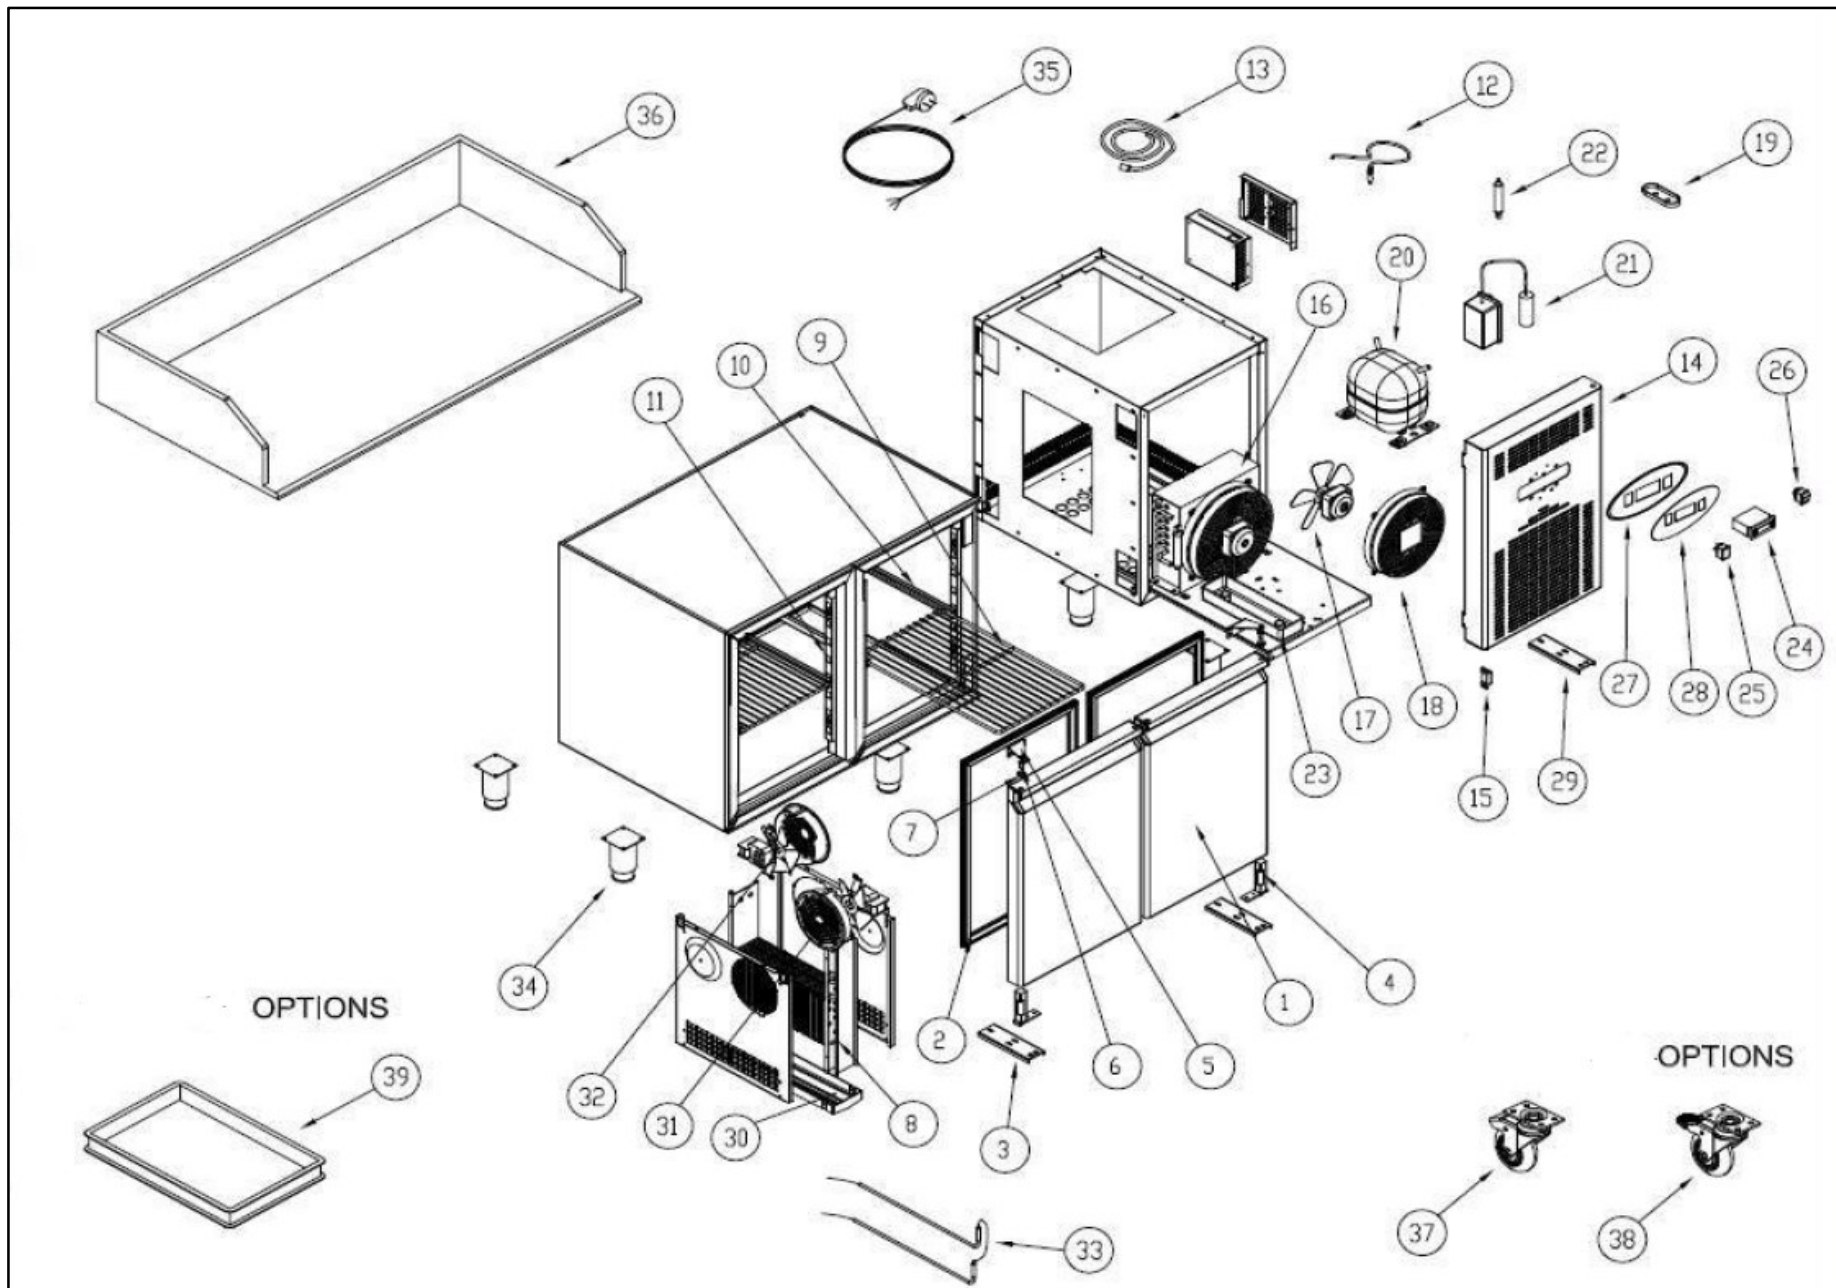

7489.5220

Onderdelen informatie

Erzatsteil information

Spare part information

Information de pièces

NO	Art.No.:	MATERIAL NAME	ADET QTY
1		DOOR	2
2	9113.0055	DOOR GASKET	2
3		LOVER HINGE BRACET	2
4	9113.1260	UPRIGHT HINGE AND PARTS	2
5		UPPER HINGE	2
6		UPPER HINGE PIM	2
7		HINGE PLASTIC	2
8	9113.0290	EVAPOROTOR	1
9		SHELF-PZT	2
10		SHELF GUIDE - PZT	4
11		SHELF RACKET - BACK	8
12	9113.0150	PROP	1
13		PROP	1
14		CANOPY	1
15		MAGNET HINGES	2
16	9113.1765	1/4 Hp CONDANSER	1
17	9113.1525	10W-FAN MOTOR	1
18	9113.0230	CONDANSER FAN PLASTIC	1
19		PROP COVER	1
20	9113.0690	COMPRESSOR--4425	1
21		4425-ROLE BOX	1
22		DRAYER	1
23	9113.1080	WATER BOX	1
24		DIGITAL THERMOSTAT TWO PROPE (DIXELL)	1
24		DIGITAL THERMOSTAT TWO PROPE (EVCO)	1
24		MOTHERBOARD (DIXELL)	1
24		MOTHERBOARD FRONT PANEL (DIXELL)	1
24		MOTHERBOARD (ELIWELL)	1
24		MOTHERBOARD FRONT PANEL (ELIWELL)	1
25	9113.0675	POWER SWITCH	1
26	9113.0680	ON - OFF SWITCH	1
27		PLASTIC COVER	1
28		DIGITAL LABEL	1
29		CANOPY HINGE	1
30	9113.1075	EVAPOROTOR CUP	1
31	9113.0225	PLASTIC FAN PROTECTION	2
32	9113.0310	EVAP FAN MOTOR	2
33	9113.1045	200W RESISTANCE	1
34		STAINLESS STEEL LEG	5
35		PLUG CABLE	1
36		GRANIT TRAY	1
37	9113.0615	WHEELS	3
38	9113.0620	WHEELS BRAKE	2
39		PLASTIC TRAY	2
	9113.1675	COUNTER FREEZER GROUP	1