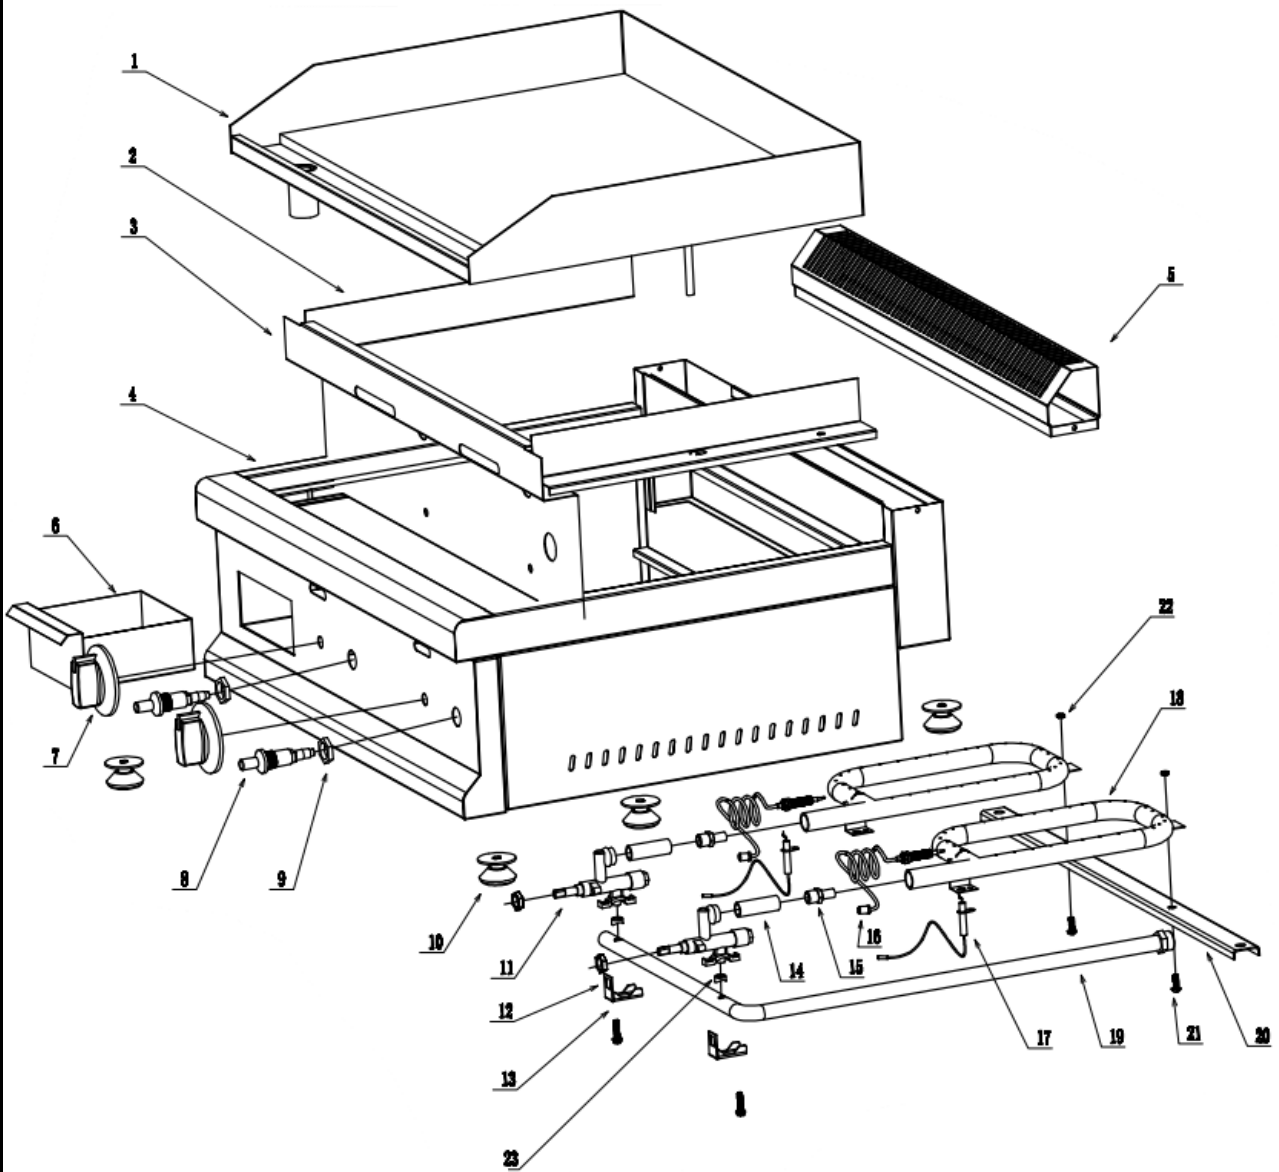

Spare part information

7539.0015

CombiSteel

7539.0015

Spare part list 7539.0015

POS:	Art.No.:	Omschrijving:	Aantal:
1	**	Griddle Plate Assembly	1
2	**	Inside Panel	2
3	**	Inside Panel Of Front	1
4	**	Main Body Assembly	1
5	**	Flue Cover	1
6	CS9338.8718	Oil Box	1
7	CS9338.8716	Gas Cock Knob	2
8	CS9338.8704	Piëzo Igniter	2
9	**	Nut M12	2
10	CS9338.8720	Leg support	4
11	CS9338.8710	Valve	2
12	**	Valve-Lock Clasp	2
13	**	Screw M5x25	2
14	**	Injector Bushing	2
15a	CS9338.8700	Jet natural gas 1,3	2
15b	CS9338.8702	Jet propane gas 0,9	2
16	CS9338.8706	Thermocouple	2
17	CS9338.8708	Spark Electrode	2
18	CS9338.8712	Burner Assembly	2
19	**	Inlet Pipe	1
20	**	Burner Underprop	1
21	**	Screw M6x20	2
22	**	Nut M6	2
23	**	Sealant	2
.		## = Parts cannot be ordered separately.	
.		** = No article number known, must be requested specifically.	