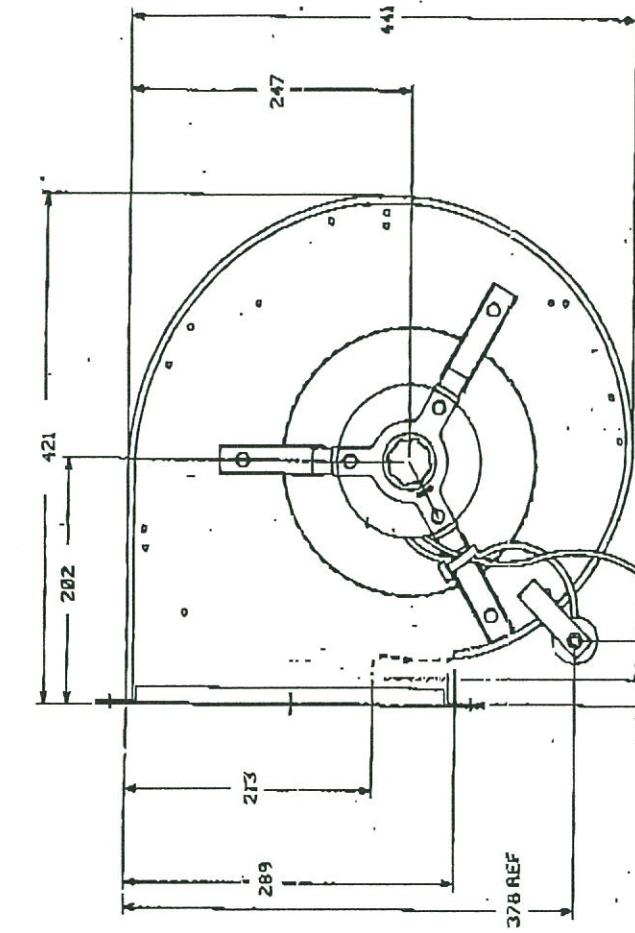

THIRD ANGLE PROJECTION

IF IN DOUBT ASK

ALL DIMS IN MM

DO NOT SCALE

DDC270-203 220 VOLTS 50 Hz.
 MOTOR 1PH Ø73748 -01
 245W 6 POLE 1 SPEED CLF

QTY	XX	2.0	QTY REQUIRED	
REV	XXX		DATE	
APP'D			DRG NO	
DATE				
BY				

NO.				
REV				
APP'D				
DATE				
BY				