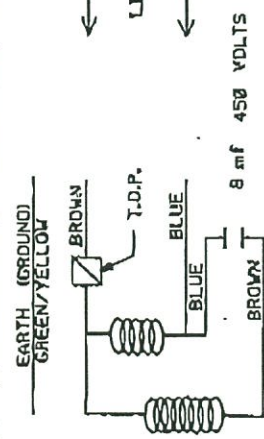

THIRD ANGLE PROJECTION

IF IN DOUBT ASK

ALL DIMS IN MM

DO NOT SCALE

DDC270-203 220 VOLTS 50 Hz.
 MOTOR 1PH Ø73748 -01
 245W 6 POLE 1 SPEED CLF

QTY	XX	2.0	QTY REQUIRED	
REV	XXX		DATE	
APP'D			DRG NO	
DATE				
BY				

NO.				
REV				
APP'D				
DATE				
BY				