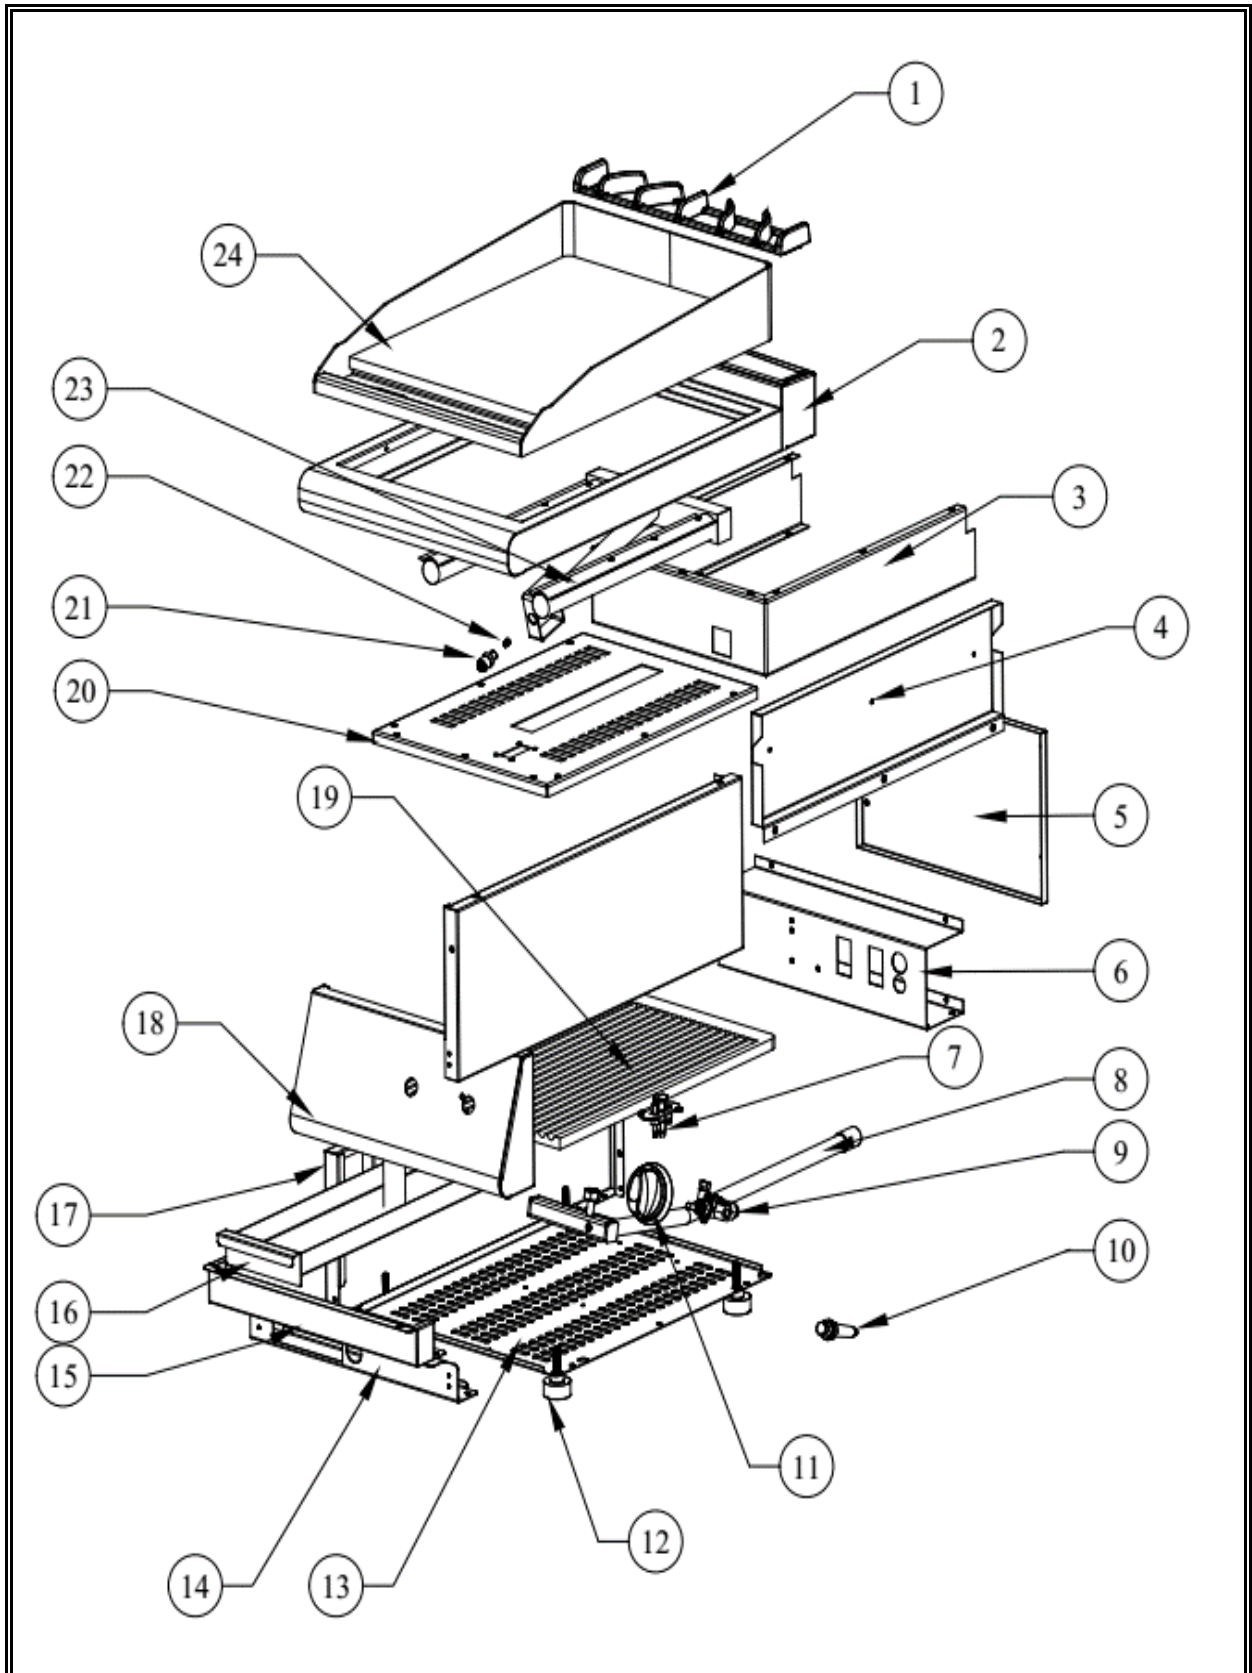

7178.0230

Onderdelen informatie
Erzatzteil information
Spare part information
Information de pièces

POS:	Art.No.:	Omschrijving:	Aantal:
1	9289.0280	Iron Cast Chimney	2
2		Worktop	1
3		Side Combustion Chamber	1
4		Side Panel Left	1
5		Back Panel	1
6		Electrical Installation Fixing Part	1
7	9289.0655	Pilot	2
8	9289.0330	Gas Tank	1
9	9289.0075	Gas Valve	2
10	9289.0665	Igniter	2
11	9289.0660	Knob	2
12	9289.0030	Adjustable Legs	4
13		Bottom Table	1
14		Front Support	1
15		Bottom Support	1
16		Oil Drawer	1
17		Left Side Panel	1
18		Front Panel	1
19		G7I210G Griddle	1
20		Bottom Combustion Chamber	1
21	9289.0880	Reduction 5/16 " - 3/8 "	2
22		Injector M8 - 1.40 / 2.20	2
23	9289.0315	Burner	2
24		G7I200G Griddle	1
25		G7I220G Griddle	1