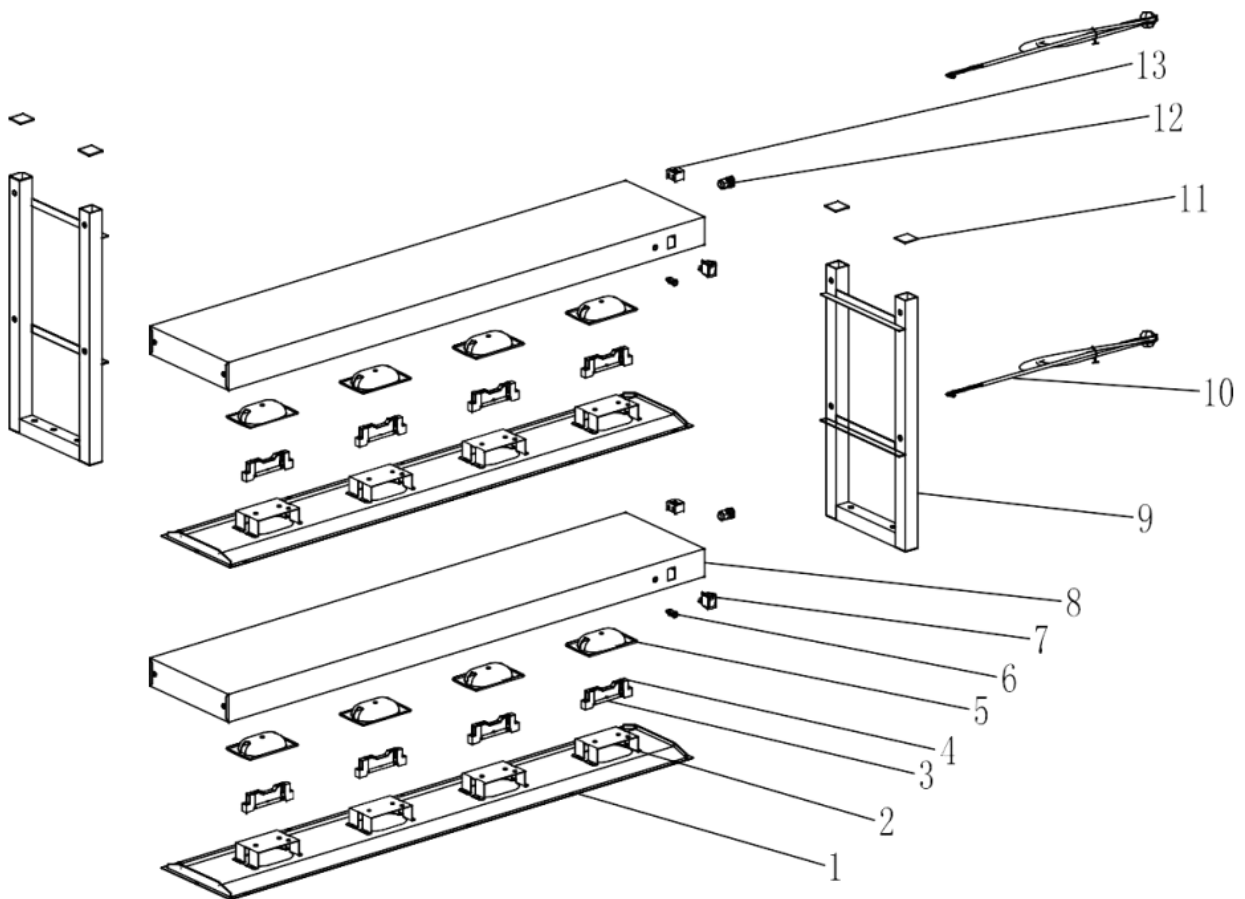

# Spare part information

**7539.0055**

**CombiSteel**

**7539.0055**

**Spare part list 7539.0055**

<b>POS:</b>	<b>Art.No.:</b>	<b>Omschrijving:</b>	<b>Aantal:</b>
1	**	Light box board 2	2
2	**	Lamp frame plate	8
3	CS7539.9000	Explosion proof lamp	8
4	CS9993.0467	Lamp frame	8
5	CS9993.0468	Lampshade	8
6	CS9344.0010	Indicated light	2
7	CS9030.0511	Water-proof switch	2
8	**	Light box board 1	2
9	**	Light box stand feet	2
10	CS9392.0831	Power cord	2
11	**	Square Head Plug	4
12	**	Power cord lock	2
13	**	Terminal strip	2
.		## = Parts cannot be ordered separately.	
.		** = No article number known, must be requested specifically.	