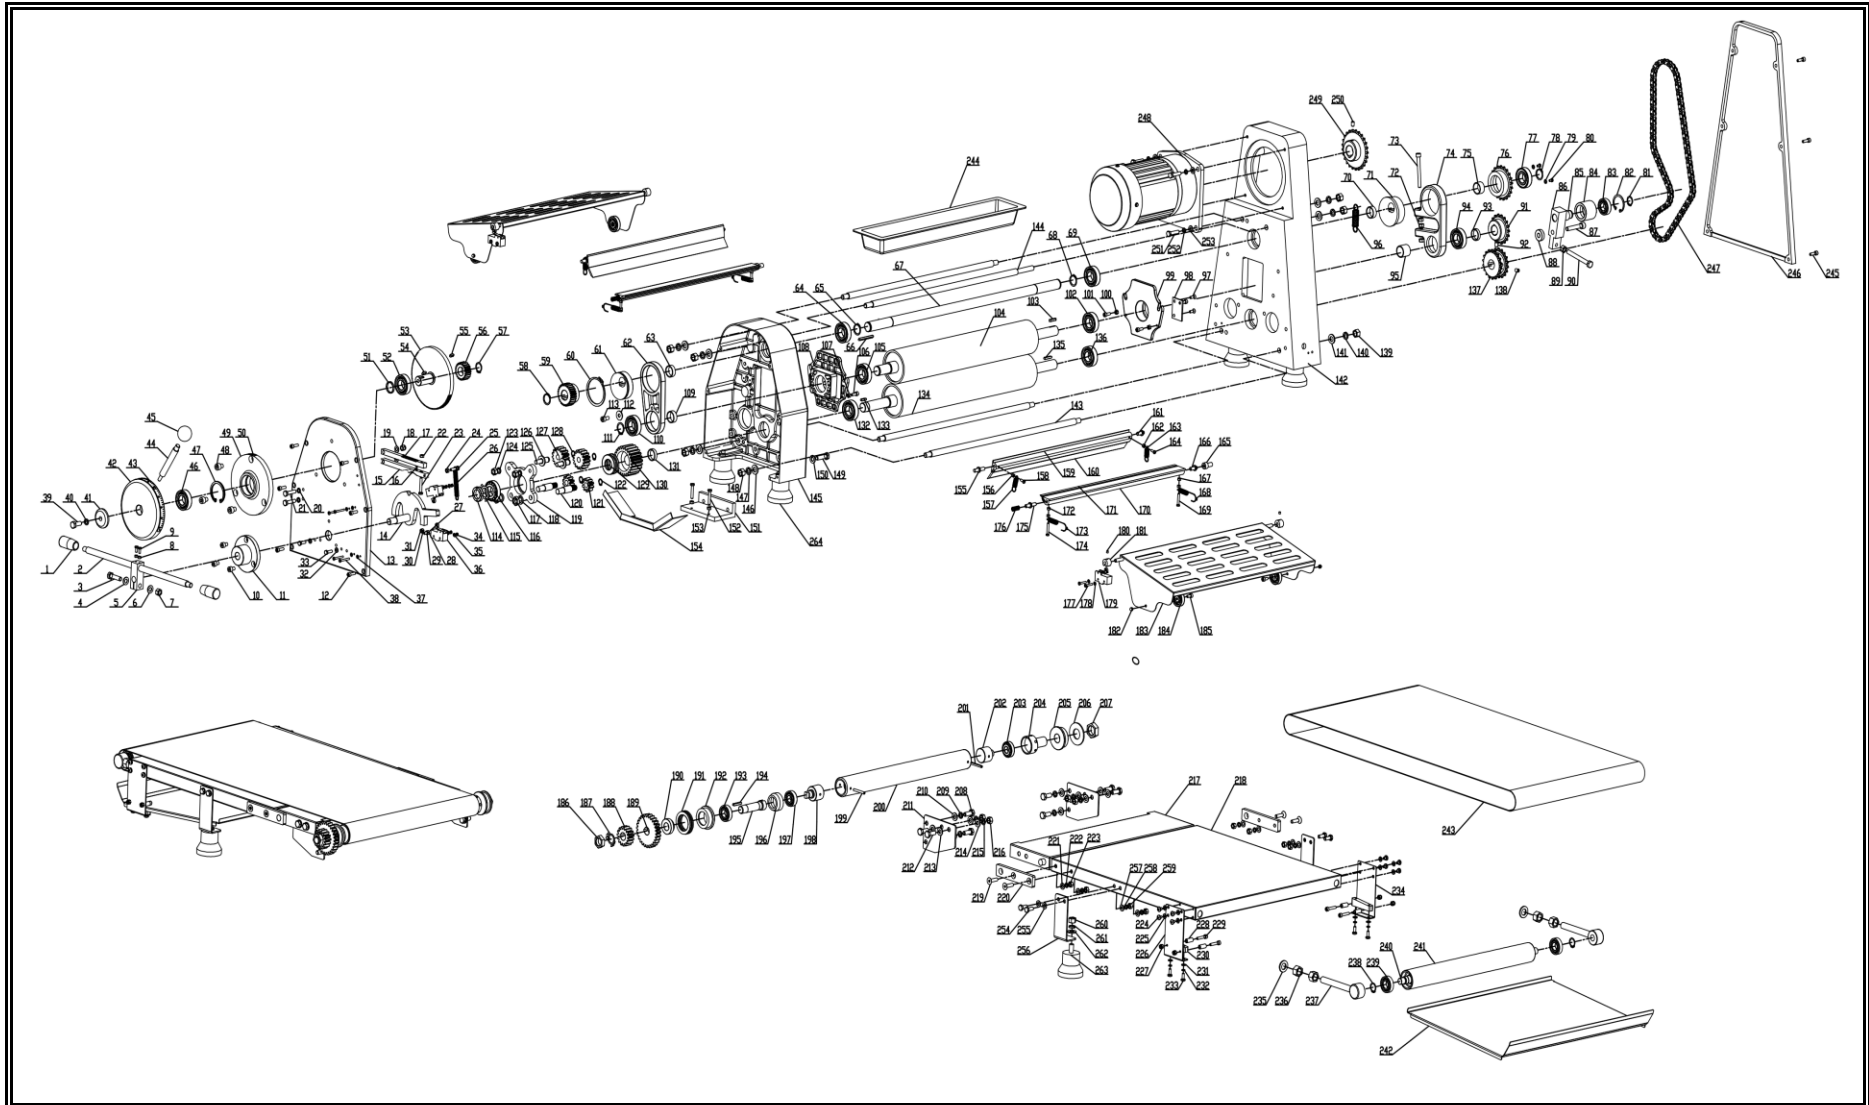

## Onderdelenlijst 7062.0005

POS:	Art.No.:	Omschrijving:	Aantal:
1		Handle	2
2		Starting lever	1
3		Hexagon head bolts	1
4		Plain washer	1
5		Starting rod base	1
6		Plain washer	1
7		Hexagon nut	1
8		Hexagon nut	2
9		Hexagon head bolts	2
10		Hexagon socket cap screws	3
11		Starting lever fixed seat	1
12		Hexagon socket cap screws	6
13		Right bezel	1
14		Cam weldmen	1
15		Positioning bar	1
16		Rack compression spring	1
17		Retracting rack	1
18		Hexagon lock nut	2
19		Plain washer	2
20		Spring washer	2
21		Hexagon head bolts	2
22		Hexagon nut	1
23		Hexagon head bolts	1
24		Hexagon nut	1
25		Hexagon head bolts	1
26		Location tension spring	1
27		Hexagon head bolts	2
28		Hexagon nut	2
29		Spring washer	2
30		Hexagon nut	2
31		Spring washer	2
32		Plain washer	2
33		Hexagon head bolts	2
34		Hexagon nut	4
35		Plain washer	4
36		Microswitch	2
37		Plain washer	4
38		Cross recess pan head screw	4
39		Hexagon head bolts	1
40		Spring washer	1
41		Shaft end ring	1
42		Grid holder	1
43		Thickness setting scale	1
44		Handle	1