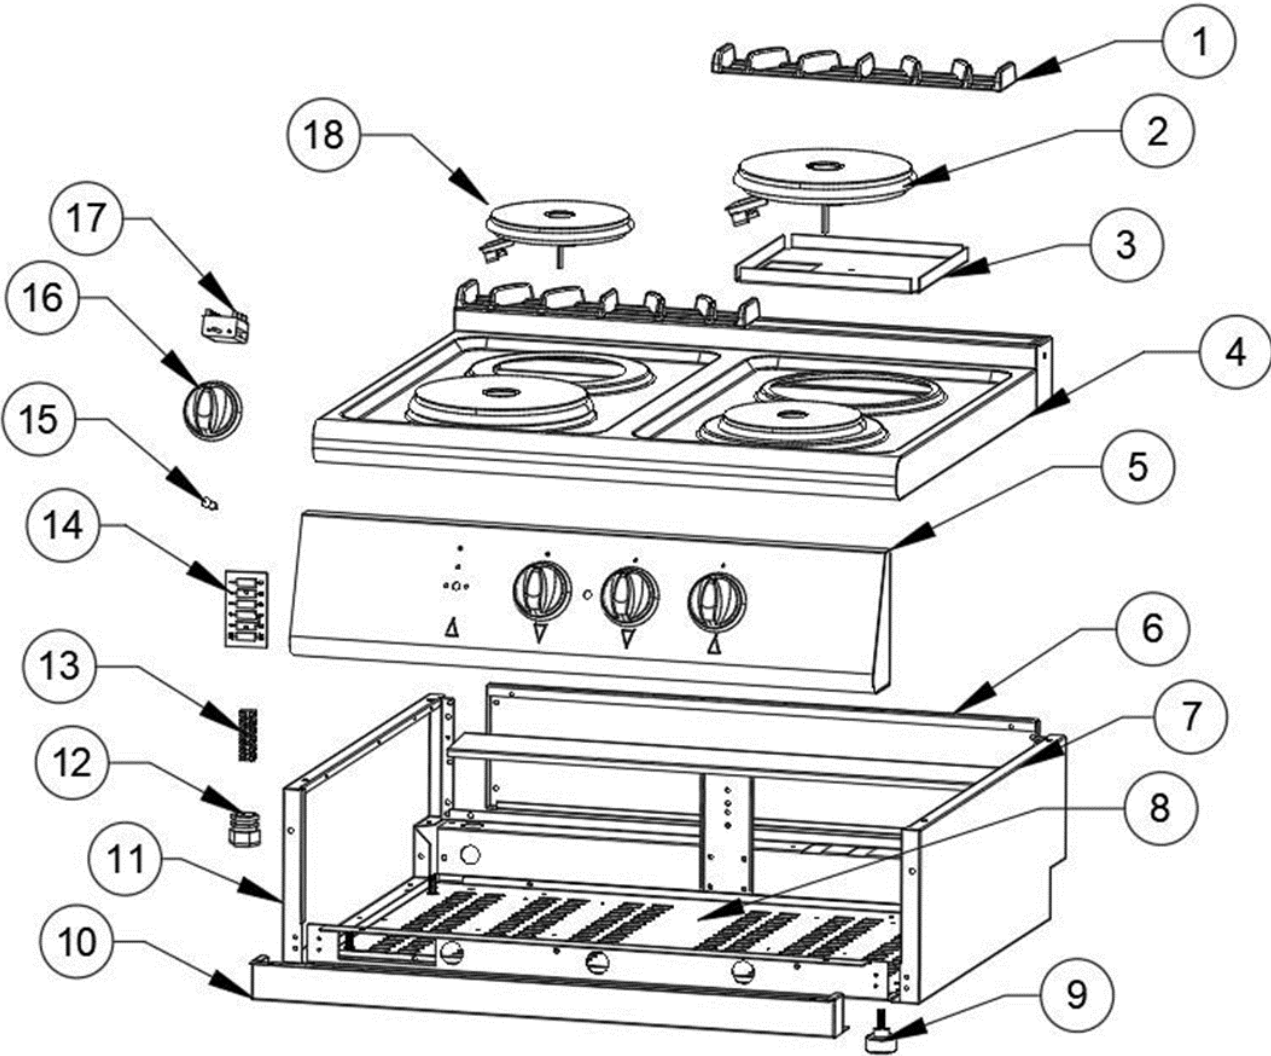

Spare part information

7178.0220

CombiSteel

7178.0220

Spare part list 7178.0220

POS:	Art.No.:	Omschrijving:	Aantal:
1	CS9289.0280	Iron Cast Chimney	2
2	CS9289.0305	Plate Heaters Ø220	2
3	**	Heaters Fixing Part	4
4	**	Top Table	1
5	**	Front Panel	1
6	**	Back Panel	1
7	**	Right Side Part	1
8	**	Bottom Part	1
9	CS9289.0405	Adjustable Leg	4
10	**	Front Lower Band	1
11	**	Left Side Part	1
12	**	Cable Gland PG 16	1
13	CS9289.0735	Elc. Terminal No:2/12	1
14	**	Fiber Elc. Terminal Pad	1
15	CS9289.0050	Red Light Indicator	1
16A	CS9289.0650	Ø6 Knob	4
16B	CS9289.0902	Ø6 Knob Bottom	4
17	CS9289.0045	0-6 Switch	4
18	CS9380.0250	Plate Heaters Ø180	2
.		## = Parts cannot be ordered separately.	
.		** = No article number known, must be requested specifically.	

7178.0220

Notities / Notes / Anmerkungen / Remarques

A series of horizontal lines providing space for handwritten notes or comments.

7178.0220

Combisteel BV

Lightschip 63
3991CP Houten
The Netherlands

+31 (0)30 285 00 90
info@combisteel.com
www.combisteel.com