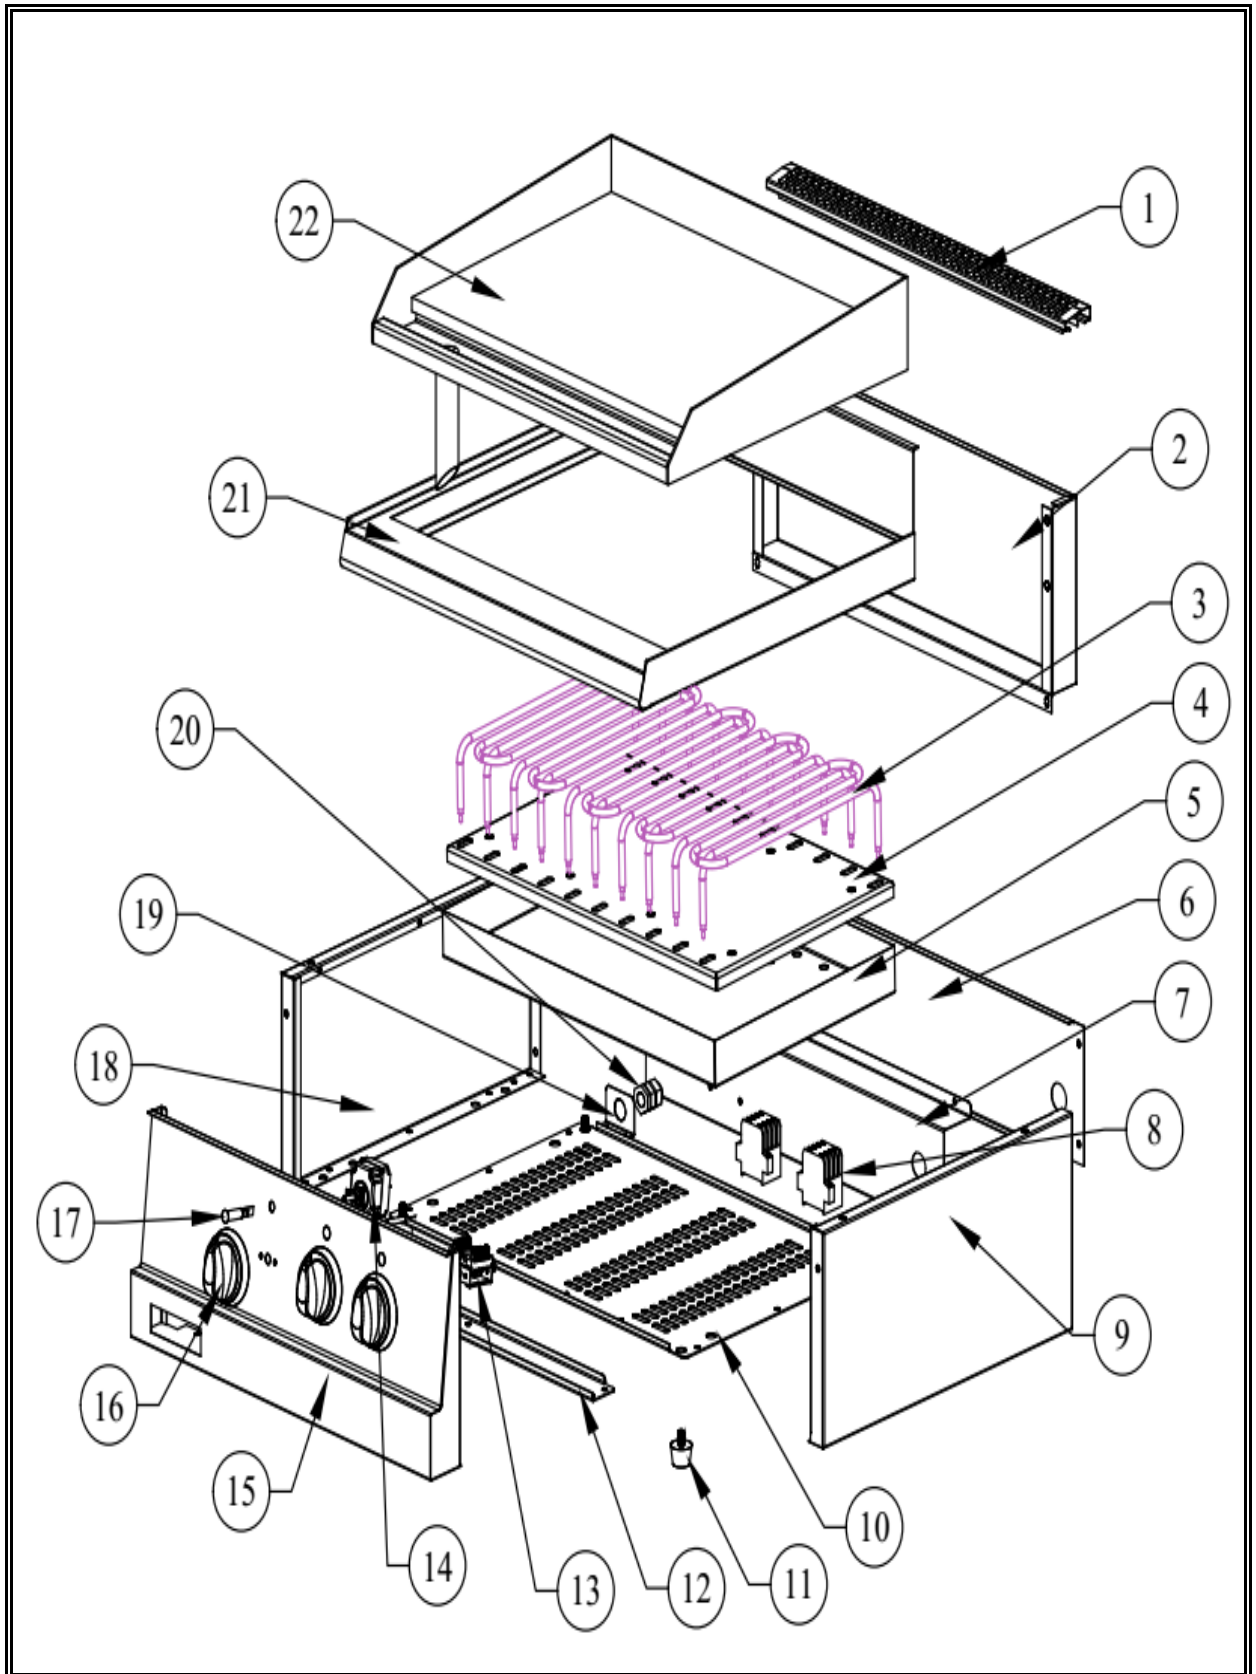

7178.0040

Onderdelen informatie
Erzatzteil information
Spare part information
Information de pièces

POS:	Art.No.:	Omschrijving:	Aantal:
1		Chimney	1
2		Upper Back Panel	1
3	9289.0115	Heaters	10
4		Bottom Panel Isolation	1
5		Top Panel Isolation	1
6		Back Pannel	1
7		Fixing Part	1
8	9289.0145	Contactator	2
9		Side Panel Right	1
10		Bottom Table	1
11	9289.0030	Adjustable Legs	4
12		Front Support	1
13	9289.0130	Main Switch	1
14	9289.0120	Thermostat	2
15		Front Panel	1
16	9289.0650	Knob	3
17	9289.0050	Light Indicator	2
18		Side Panel Left	1
19		Cable Fixing Part	1
20	9289.0055	Cable Gland	1
21		Worktop	1
22		Plate	1