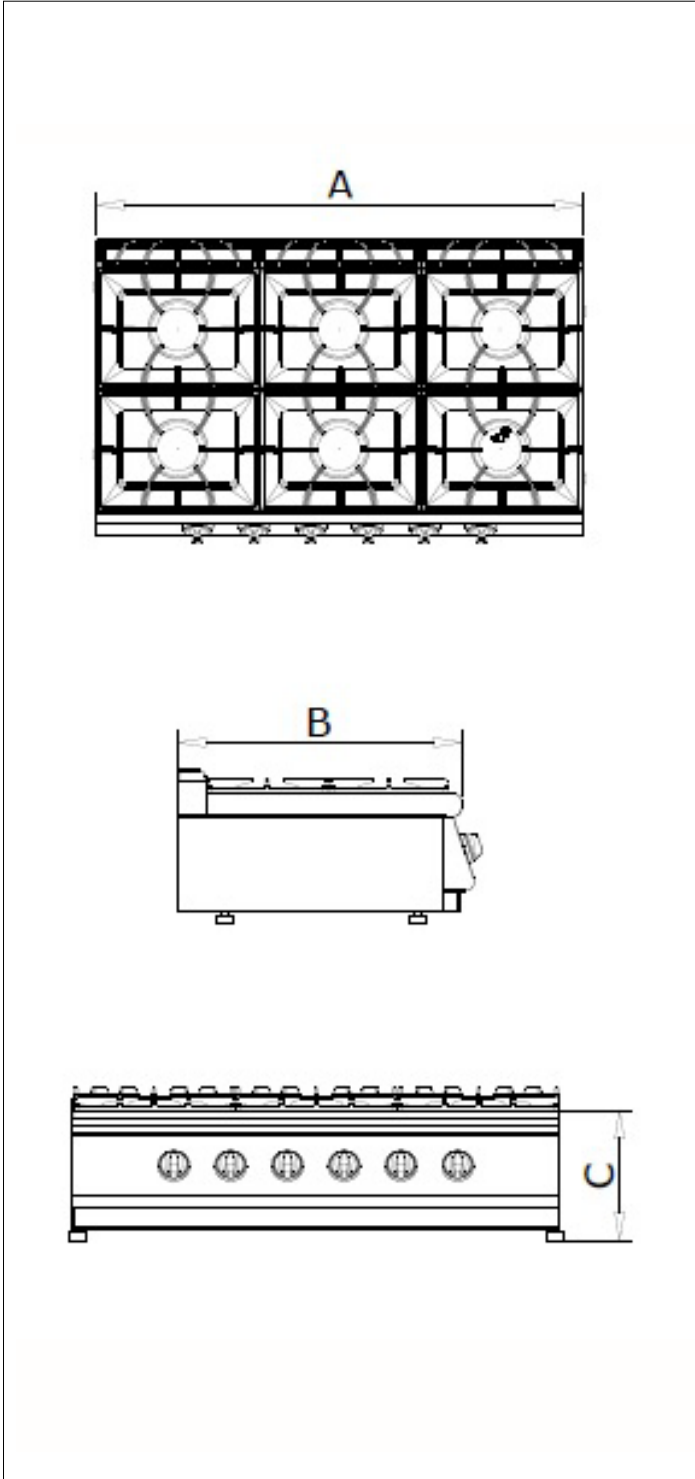

COOKER W/ GAS, 6 BURNERS, COUNTER TOP

7178.0210

Model : _____

Item : _____

Name: _____

Main Features

- Adjustable legs
- Available with 1,2,4 and 6 burners
- Durable
- Ergonomic design
- Nickel coated cast iron burners
- Protected Pilot Flame
- Quick easy cleaning
- Scratch-proof enamel coated cast iron top plates and back grate
- Self stabilizing flame
- Stainless steel body

Short Form Specification

Construction

APPROVAL: _____

7178.0210

Code	7178.0210
Width (A)	1200
Depth (B)	700
Height (C)	300
Gross Weight (kg)	108 kg
Gross Volume (m3)	0,44 m3
Gas Inlet	R ½ "
Electrical Inlet	
Power	39 kW
Capacity	