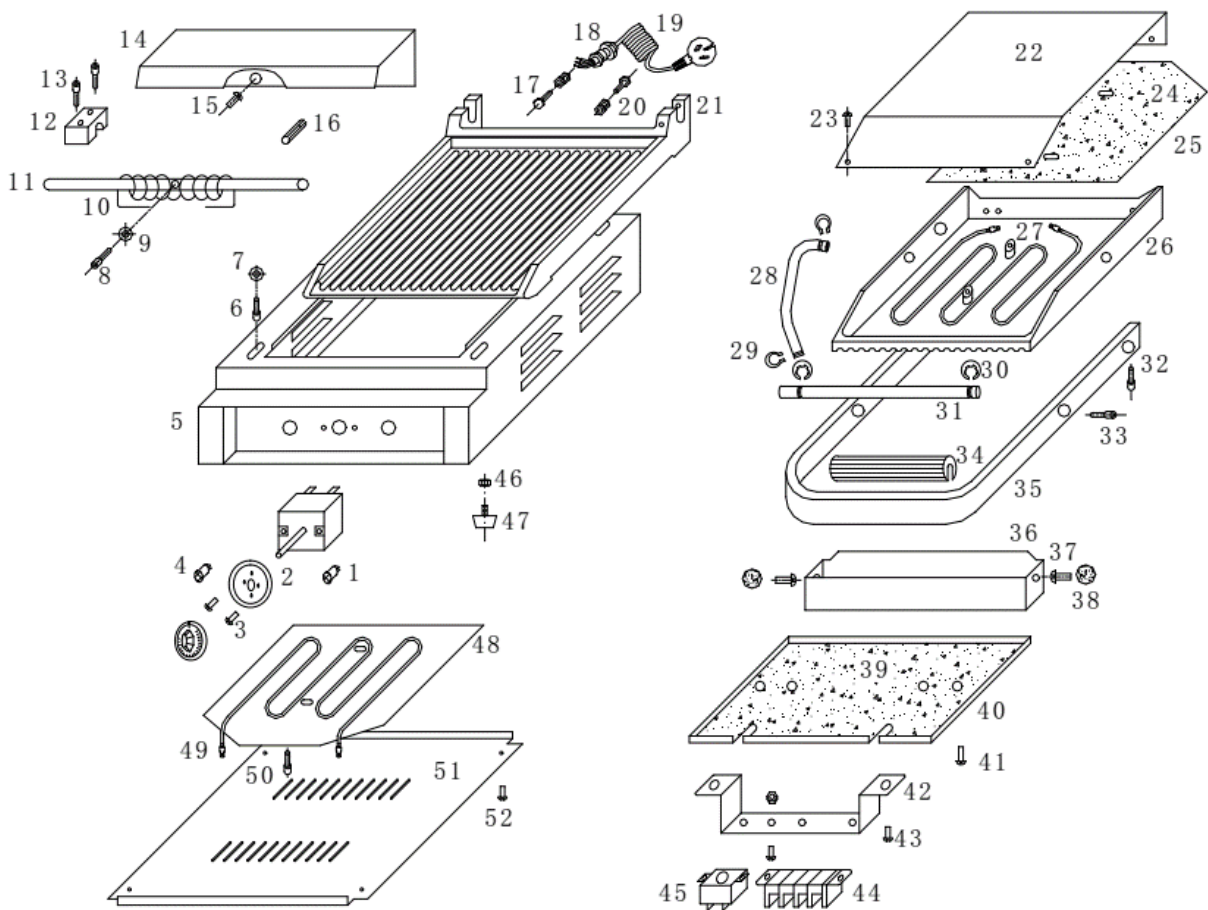

Spare part information

7544.0455

CombiSteel

7544.0455

Spare part list 7544.0455

POS:	Art.No.:	Omschrijving:	Aantal:
1	CS9344.0000	HEATING INDICATOR	
2	CS9344.0005	TEMPERATURE CONTROLLER	
3	**	CROSS-HEADED SCREW M4×6	
4	CS9393.2252	POWER SWITCH	
5	**	BOTTOM HULL	
6	**	INTERNAL HEXAGON SCREW M6×10	
7	**	FLAT SPACER	
8	CS9895.0495	INTERNAL HEXAGON SCREW M5×25	
9	CS9895.0495	FLAT SPACER	
10	**	WISTING SPRING	
11	**	REAR ROTARY AXLE	
12	**	FASTONTING STAND	
13	**	INTERNAL HEXAGON SCREW M6×40	
14	**	BACK UPPER COVERING BOARD	
15	**	SCROSS-HEADED SCREW M4×8	
16	CS9344.0460	SPRING PIN	
17	**	EQUIPOTENTIAL GROUND SCREW M6×15	
18	CS9344.0030	POWER SUPPLY WIRE JACKET	
19	CS9344.0035	POWER CORD	
20	**	POWER GROUND SCREW M5×15	
21	**	GRILL OF LOWER MODULE	
22	**	UPPER MODULE BOARD	
23	**	CROSS-HEADED SCREW M4×8	
24	**	HEAT-INSULATED COTTON OF UPPER MODULE	
25	**	PLATEN OF UPPER ELECTRIC HEATING TUBE	
26	**	GRILL OF UPPER MODULE	
27	CS9344.0470	ELECTRIC HEATING TUBE OF UPPER MODULE	
28	**	INCOMING LINE TUBE	
29	**	SPRING CHECK RING FOR AXLE	
30	**	SPRING CHECK RING FOR TUBE	
31	**	AXLE OF UPPER MODULE	
32	**	INTERNAL HEXAGON SCREW M5×16	
33	**	INTERNAL HEXAGON SCREW M6×8	
34	**	HANDLE	
35	**	FRAME OF OPERATION HANDLE	
36	**	OIL TRAY	
37	**	HALF OF CHEESE HEAD SCREW M6×12	
38	**	SMALL BALL	
39	**	HEAT-INSULATED COTTON OF LOWER MODULE	
40	**	PRESSURE PLATE FOR COTTON	

Spare part list 7544.0455

POS:	Art.No.:	Omschrijving:	Aantal:
41	**	CROSS-HEADED SCREW M4×20	
42	**	AMPHENOL CONNECTOR PLATE	
43	**	CROSS-HEADED SCREW M4×8	
44	CS9344.0060	CERMIC CONNECTORS	
45	CS9344.0065	TEMPERATURE LIMITER	
46	**	HEXAGON SCREW M6×20	
47	CS9344.0070	RUBBER FOOT	
48	**	PRESSURE PLATE FOR ELECTRIC HEATING TUBE OF LOWER	
49	CS9344.0475	ELECTRIC HEATING TUBE OF LOWER MODULE	
50	**	INTERNAL HEXAGON SCREW M6×8	
51	**	BOTTOM BOARD	
52	**	CROSS-HEDED SCREW M4×8	
.		## = Parts cannot be ordered separately.	
.		** = No article number known, must be requested specifically.	