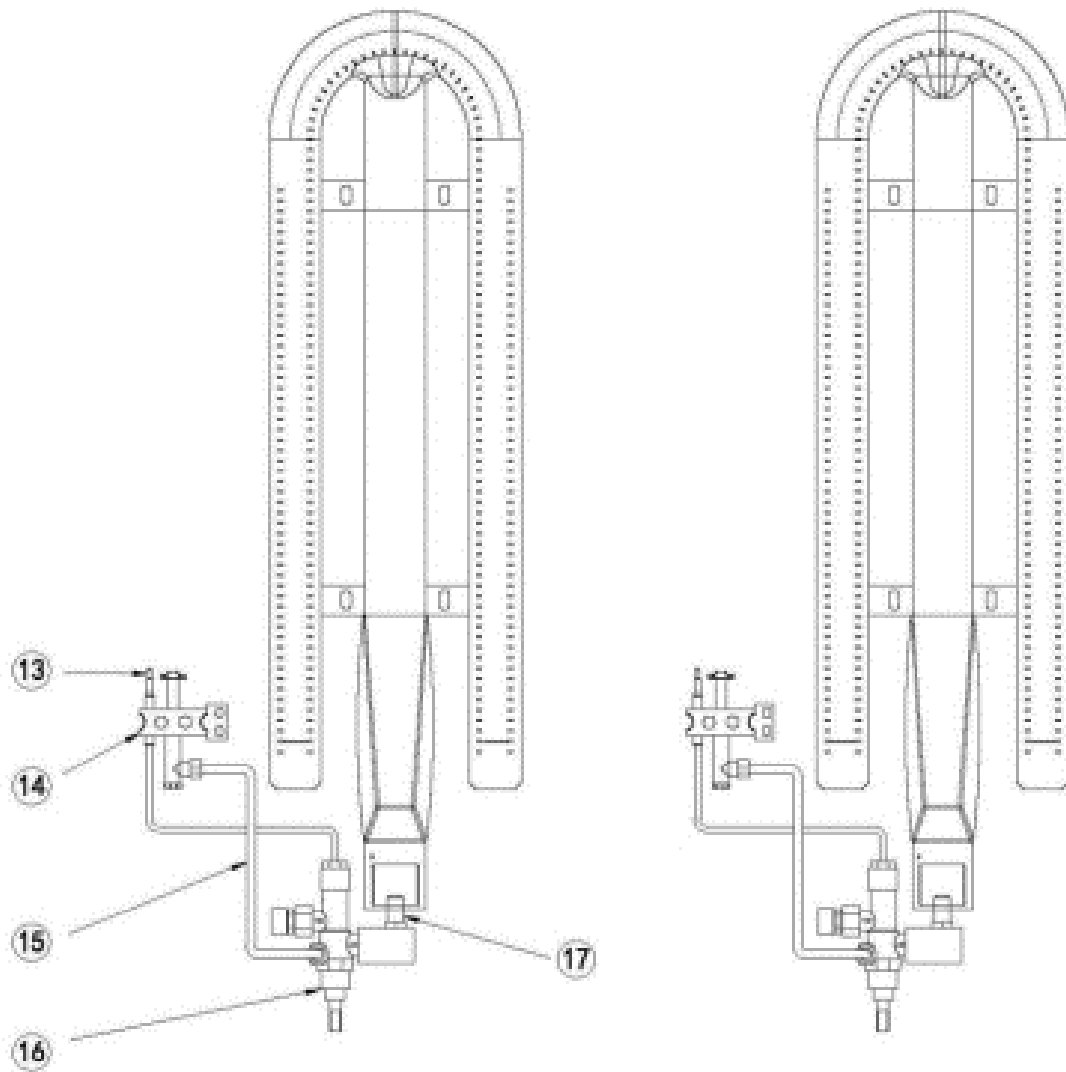

Spare part information

7455.0900

CombiSteel

Picture 7455.0900

Spare part list 7455.0900

POS:	Art.No.:	Omschrijving:	Aantal:
1	CS9338.1528	Feet	4
2	**	Panel	1
3	**	Boddy	1
4	CS9338.1654	Knob	2
5	**	Manifold	1
6	**	Burner Support	2
7	CS9338.1626	Burner	2
8	CS9338.1536	Radiant Hood	1
9	CS9338.4040	Rack	1
10	CS7455.0920	Vulcano Stone	
11	CS9338.1530	Grill Plate	4
12	**	Back Splash	1
13	CS9338.1520	Thermocouple	2
14	CS9401.0004	Pilot	2
15	CS9338.1529	Pilot Pipe	2
16	CS9338.1525	Gasvalve	2
17A	**	Injector (I2H - I2E I2E+)	2
17B	CS9331.0854	Injector (I2L)	2
17C	CS9331.1525	Injector (I3+ - I3B/P30)	2
17D	CS9331.1365	Injector (I3B/P50)	2
18	**	Back	1
19	**	Drip Pan	1
.		## = Parts cannot be ordered separately.	
.		** = No article number known, must be requested specifically.	