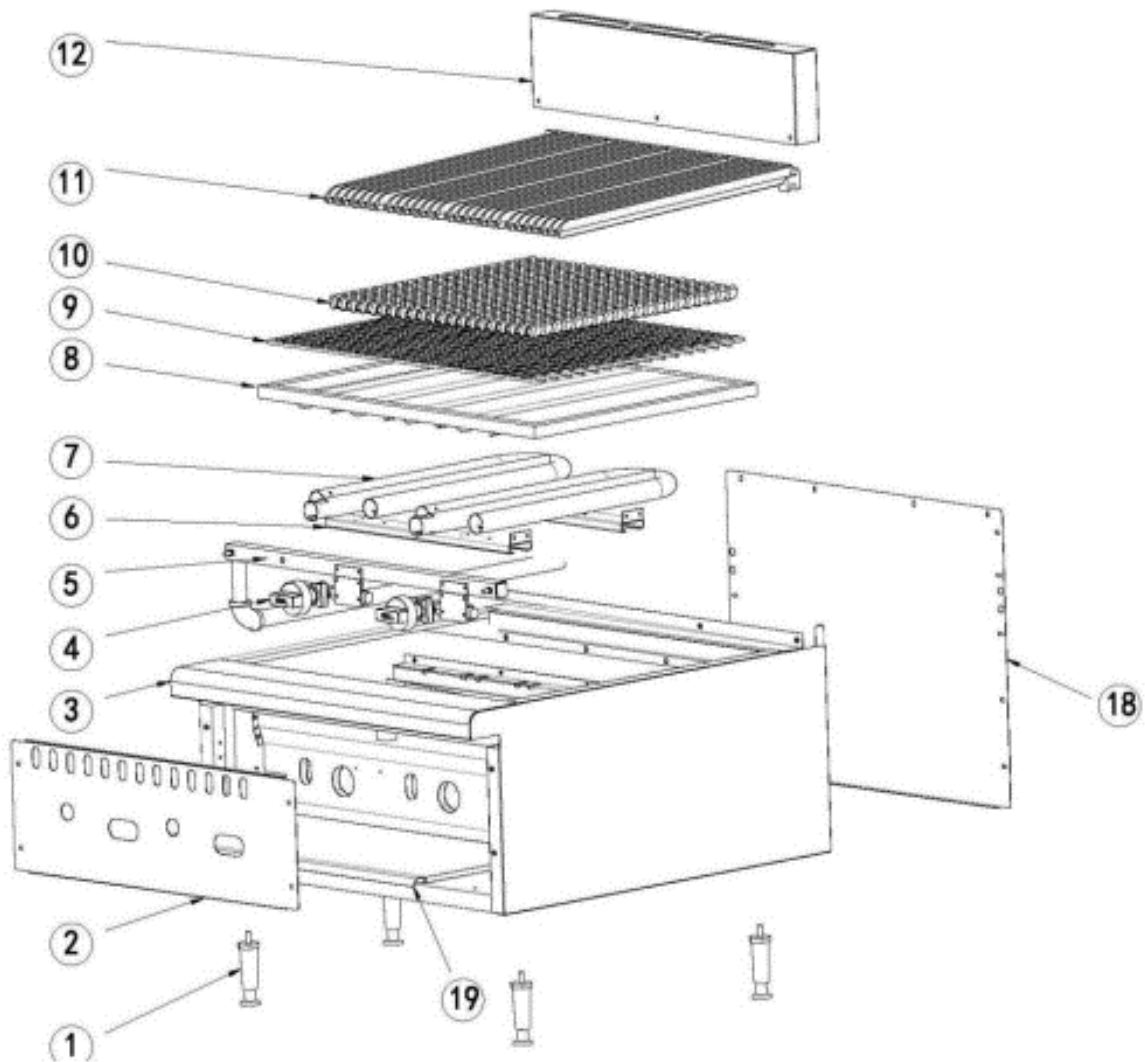

Spare part information

7455.0900

CombiSteel

Picture 7455.0900

Spare part list 7455.0900

POS:	Art.No.:	Omschrijving:	Aantal:
1	CS9338.1528	Feet	4
2	**	Panel	1
3	**	Boddy	1
4	CS9338.1654	Knob	2
5	**	Manifold	1
6	**	Burner Support	2
7	CS9338.1626	Burner	2
8	CS9338.1536	Radiant Hood	1
9	CS9338.4040	Rack	1
10	CS7455.0920	Vulcano Stone	
11	CS9338.1530	Grill Plate	4
12	**	Back Splash	1
13	CS9338.1520	Thermocouple	2
14	CS9401.0004	Pilot	2
15	CS9338.1529	Pilot Pipe	2
16	CS9338.1525	Gasvalve	2
17A	**	Injector (I2H - I2E I2E+)	2
17B	CS9331.0854	Injector (I2L)	2
17C	CS9331.1525	Injector (I3+ - I3B/P30)	2
17D	CS9331.1365	Injector (I3B/P50)	2
18	**	Back	1
19	**	Drip Pan	1
.		## = Parts cannot be ordered separately.	
.		** = No article number known, must be requested specifically.	