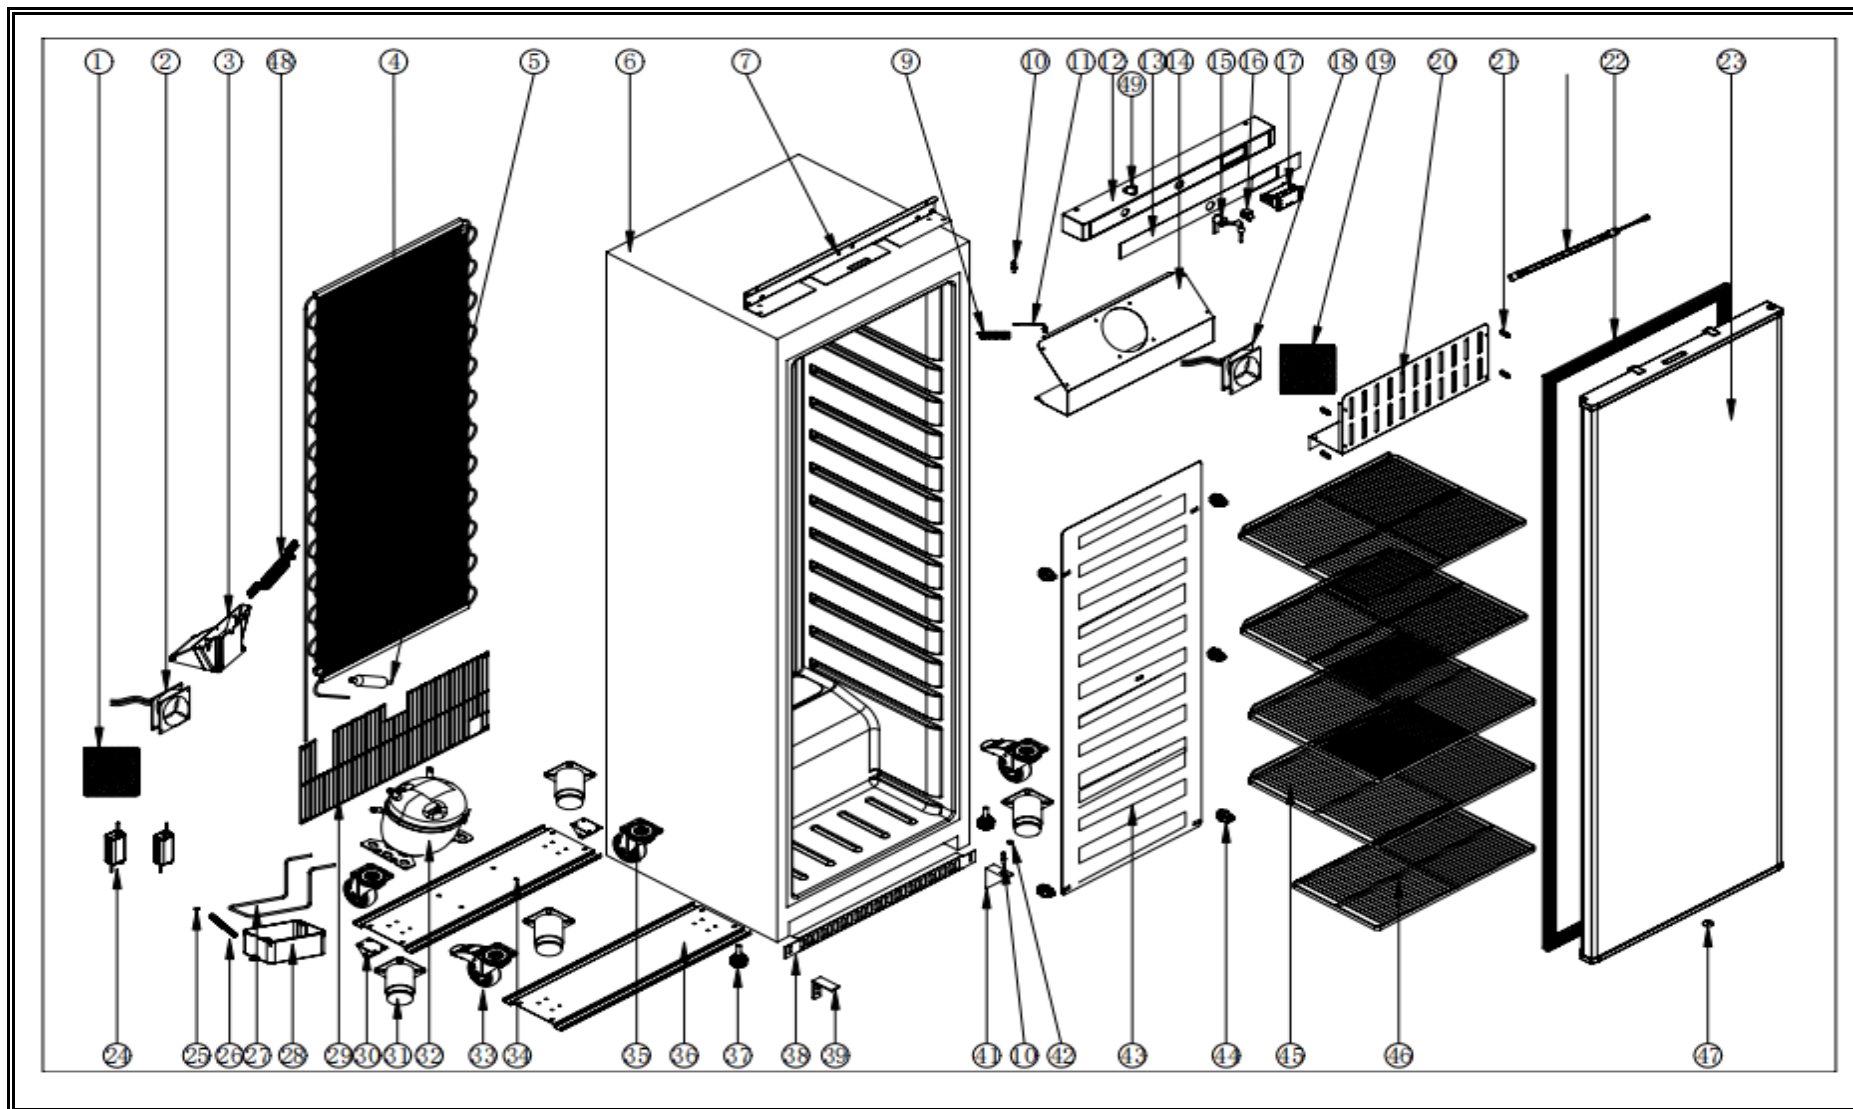

ecofrost

7063.0055

v1.0

Onderdelen informatie
Erzatzteil information
Spare part information
Information de pièces

POS:	Art.No.:	Omschrijving:	Aantal:
1		Net cover	1
2	CS9338.8032	Condenser fan	1
3		Condenser fan cover	1
4		Condenser	1
5		Dry filter	1
6A		Body	1
6B		Body	1
7		Control panel bracket	1
9		Probe fixing cover	1
10	CS9338.8026	Hinge axis/pivot	2
11	CS9338.8014	Senser/Probe/Thermistor	1
12	CS9338.8046	Control panel	1
13	CS9338.8046	Control panel label	1
14		Evaporator fan baffle	1
15	CS9338.8008	Lock with 2 keys	1
16	CS9338.8002	Door switch	1
17	CS9338.8004	Thermostat DT-02	1
18	CS9338.8032	Condenser fan	1
19		Evaporator fan net cover	1
20		Front baffle for evaporator fan	1
21		Cover for M5 round head screw	4
22	CS9338.8030	Door gasket	1
23A		Foamed door-SS	1
23B		Foamed door- white PCM	1
24	CS9338.8036	Switching power supply	2
25		Hose clamp	1
26		Water/outlet pipe(white)	0,5
27		Evaporating water connecting pipe	1
28	CS9338.8038	Water tray	1
29		Engine room grid	1
30		Rollers	2
31		201# SS feet	4
32		Compressor	1
33		Big castor(with brake)	2
34		Bottom plate of compressor	1
35		Big castor(without brake)	2
36		Bottom plate	1
37	CS9338.8006	Feet	2
38A	CS9338.8054	Bottom panel-SS	1
38B	CS9338.8056	Bottom panel-white	1
39A	CS9338.8048	Door support for SS unit	1
39B	CS9338.8042	Door support for white unit	1
41	CS9338.8044	Right down hinge	1
42	CS9338.8022	Nylon washer	1

Onderdelenlijst 7063.0055

POS:	Art.No.:	Omschrijving:	Aantal:
43	CS9338.8060	Evaporator	1
44		Evaporator fastener	5
45	CS7063.9010	Upper shelf	4
46		Bottom shelf	1
47	CS9338.8028	Foaming hole cover for door	1
48		Air guide net for condenser fan	1