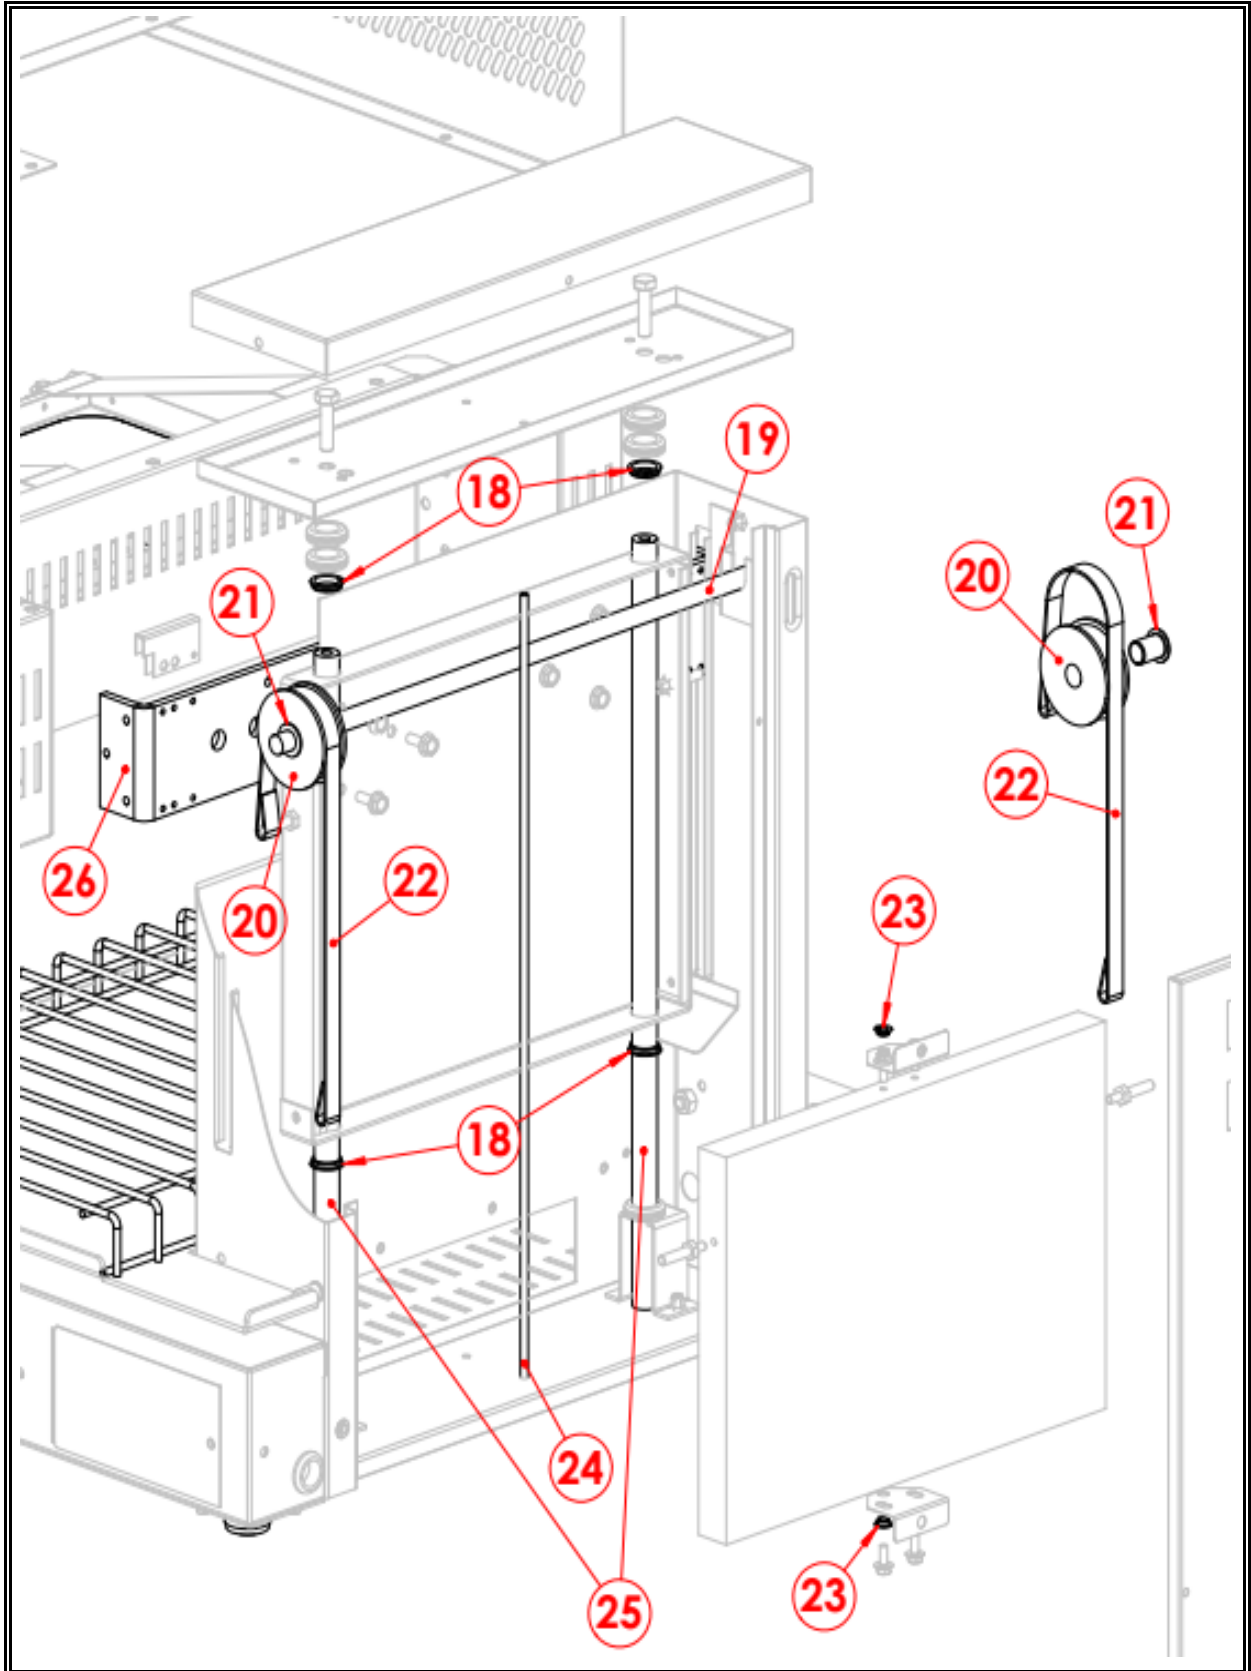

7466.1485

Onderdelen informatie
Erzatzteil information
Spare part information
Information de pièces

POS:	Art.No.:	Omschrijving:	Aantal:
1		Terminal	
2		Terminal	
3		Handle	
4	CS9089.0335	Thermostat	
5		Spring	
6	CS9999.0031	Heating element	
7	CS9089.0490	Tempered glass	
8		Grate	
9	CS9089.0420	Interference filter	
10	CS9089.0080	Switch 4x16A	
11	CS9162.2450	Switch 2x16A	
12	CS9999.6035	Encoder	
13	CS9089.0470	Polycarbonate panel	
14	CS9089.0350	Knob	
15		Control board	
16		Transformer	
17		Adjustable foot	
18		Bush	
19		Pulley supporting bar	
20		Aluminium pulley	
21		Bearing	
22	CS9089.0465	Fabric strap	
23		Bush	
24		Counterweight guiding rod	
25		Column for bearings	
26		Bracket	