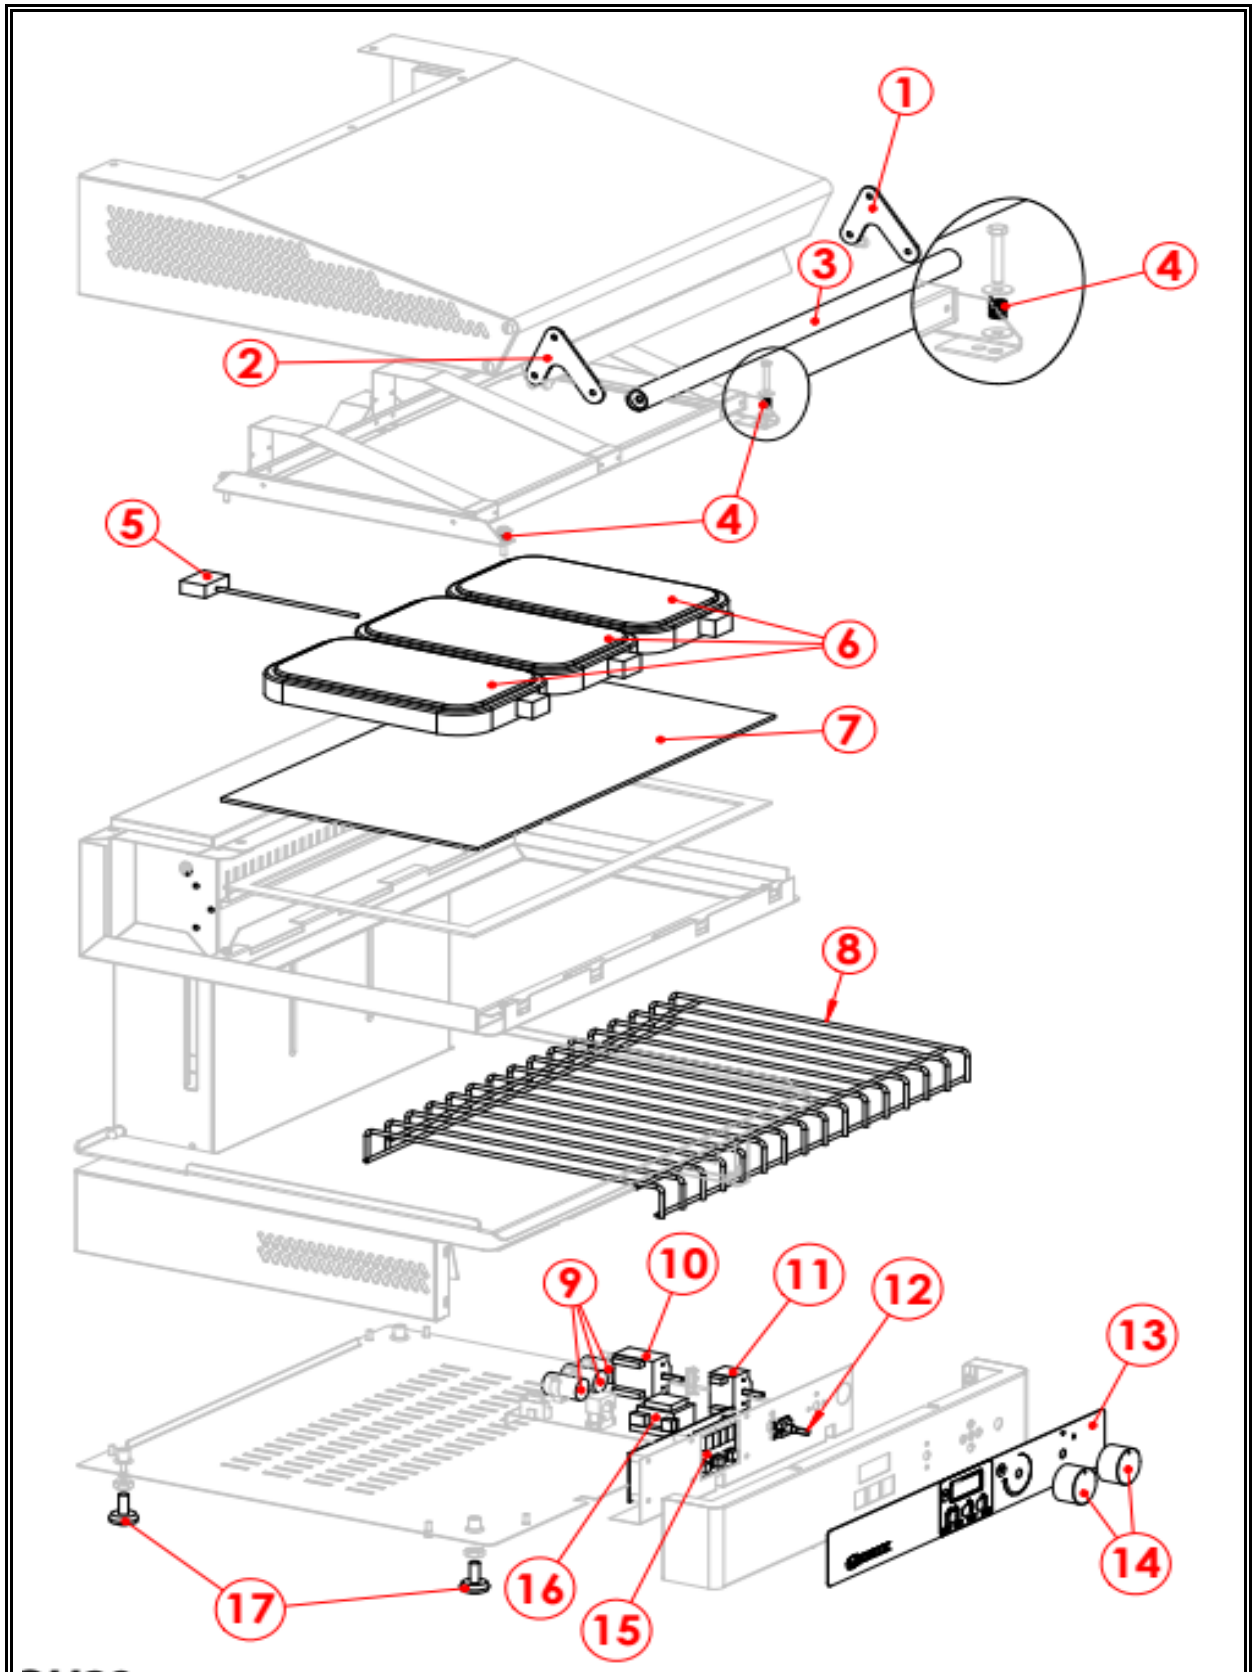

7466.1485

Onderdelen informatie
Erzatzteil information
Spare part information
Information de pièces

POS:	Art.No.:	Omschrijving:	Aantal:
1		Terminal	
2		Terminal	
3		Handle	
4	CS9089.0335	Thermostat	
5		Spring	
6	CS9999.0031	Heating element	
7	CS9089.0490	Tempered glass	
8		Grate	
9	CS9089.0420	Interference filter	
10	CS9089.0080	Switch 4x16A	
11	CS9162.2450	Switch 2x16A	
12	CS9999.6035	Encoder	
13	CS9089.0470	Polycarbonate panel	
14	CS9089.0350	Knob	
15		Control board	
16		Transformer	
17		Adjustable foot	
18		Bush	
19		Pulley supporting bar	
20		Aluminium pulley	
21		Bearing	
22	CS9089.0465	Fabric strap	
23		Bush	
24		Counterweight guiding rod	
25		Column for bearings	
26		Bracket	