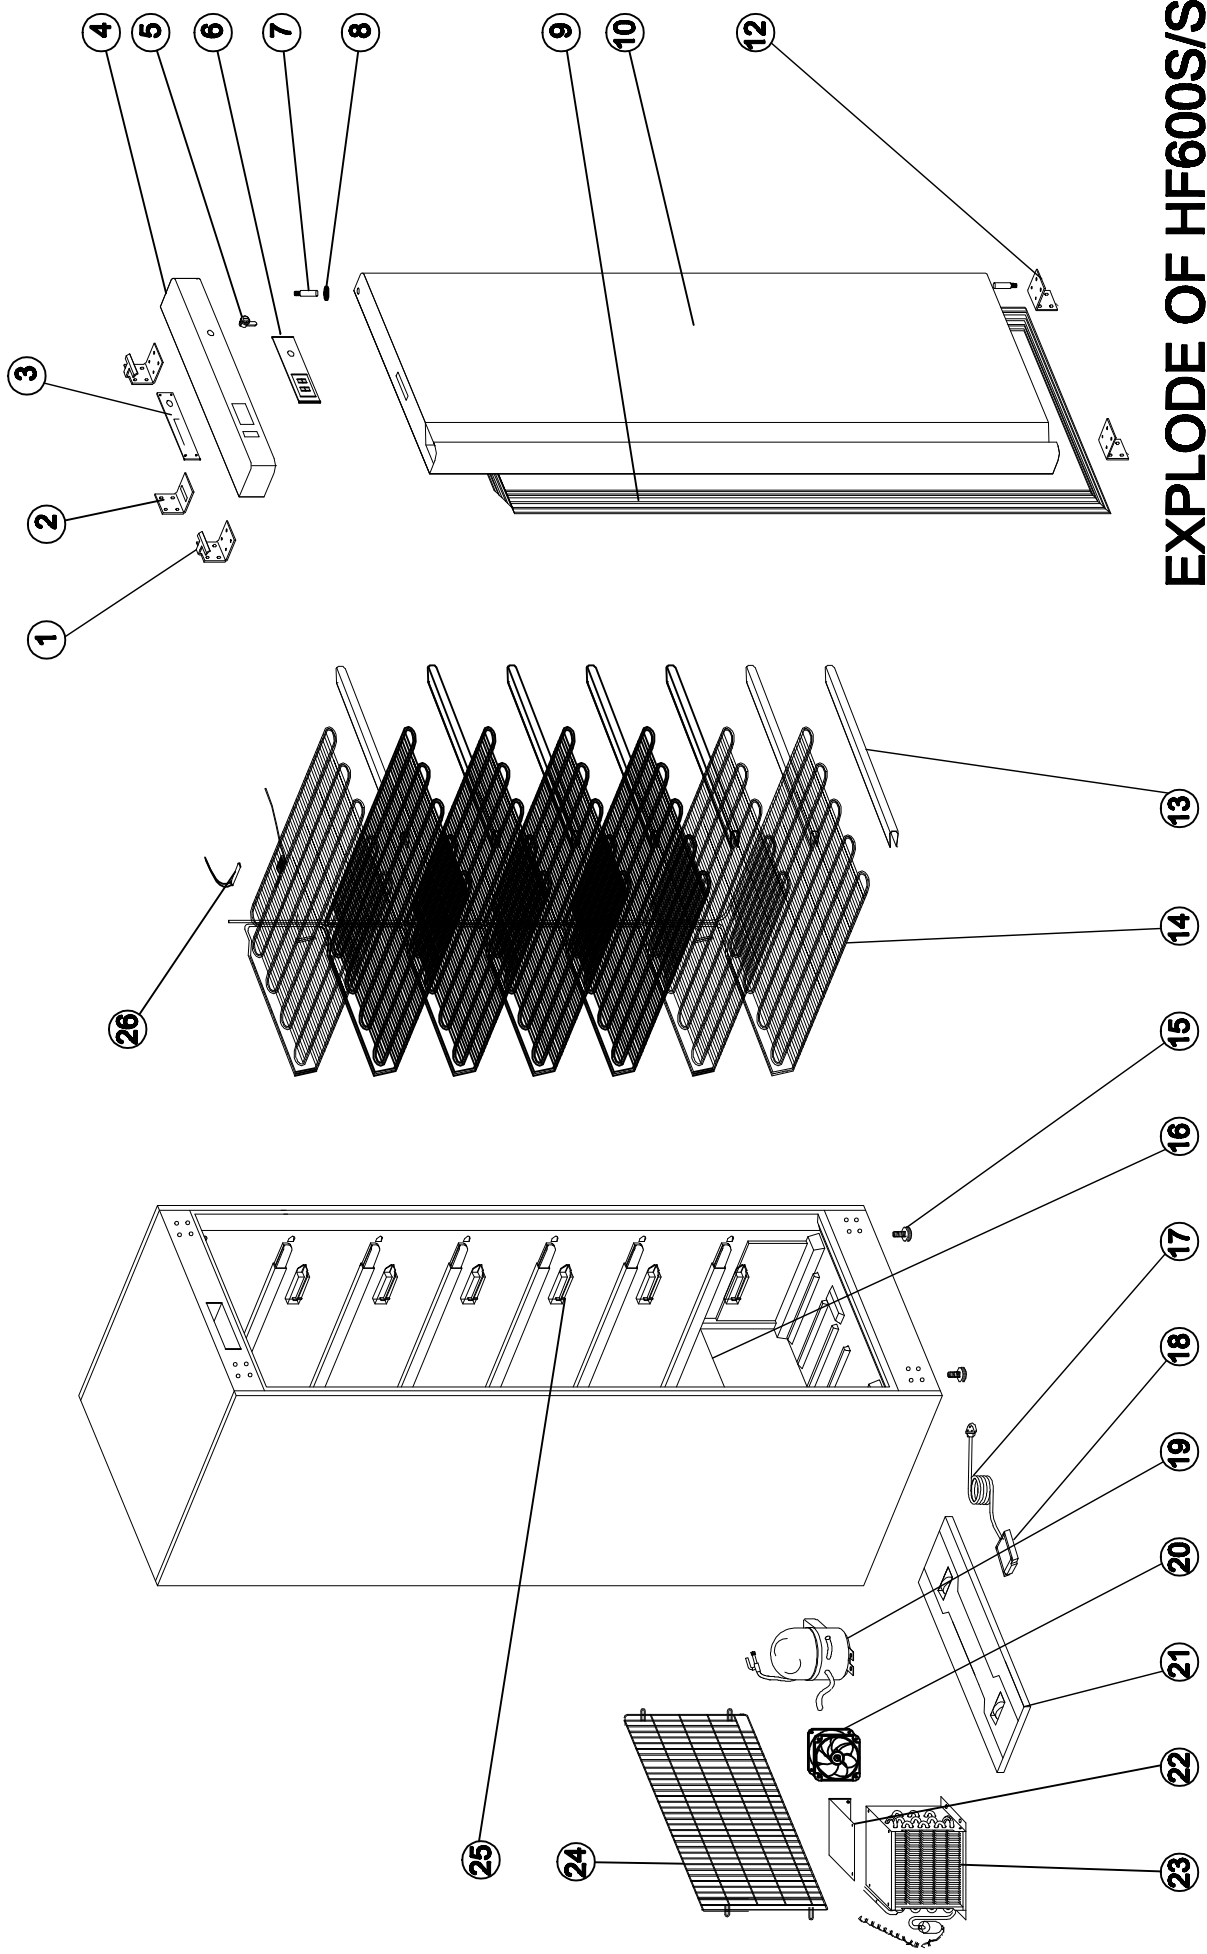

7450.0575

Onderdelen informatie

Erzatsteil information

Spare part information

Information de pièces

EXPLODE OF HF600S/S

SPARE PARTS LIST OF 7450.0575

HF6005/S 2017

NO	CODE	NAME	MODEL	QTY	MATERIAL	REMARK
1	9338.0675	UP HINGE		2PCS		
2		HOOK OF LOCK		1PC		
3		THERMOSTAT SUPPORT		1PC		
4	9338.1180	FRONT PANEL		1PC	GRAY	
5	9338.0300	LOCK		1PC		
6	9338.0241	THERMOSTAT		1PC		
7	9338.0670	HINGE AXIS	Φ7	2PCS		
8	9338.0295	BUSHING		1PC		
9	9338.0265	GASKET		1PC		
10	9338.0800	DOOR		1PC		
12	9338.0665	DOWN HINGE		2PCS		
13		EVAPORATOR SUPPORT		6PCS		
14		EVAPORATOR		1PC		
15	9338.1195	FEET		2PCS		
16		BODY		1PC		
17		PLUG		1PC		
18		JUNCTION BOX		1PC		
19	9182.0420	COMPRESSOR	NE1130Z	1PC		
20	9999.0136	CONDENSER FAN	SA1238A2	1PC		
21		UNITE BOARD		1PC		
22		FAN SUPPORT		1PC		
23	9338.0290	CONDENSER		1PC		
24		UNITE ROOM GRILLS		1PC		
25		EVAPORATOR FIXER		7PAIRS		
26	9338.0075	SENSOR		1PC		