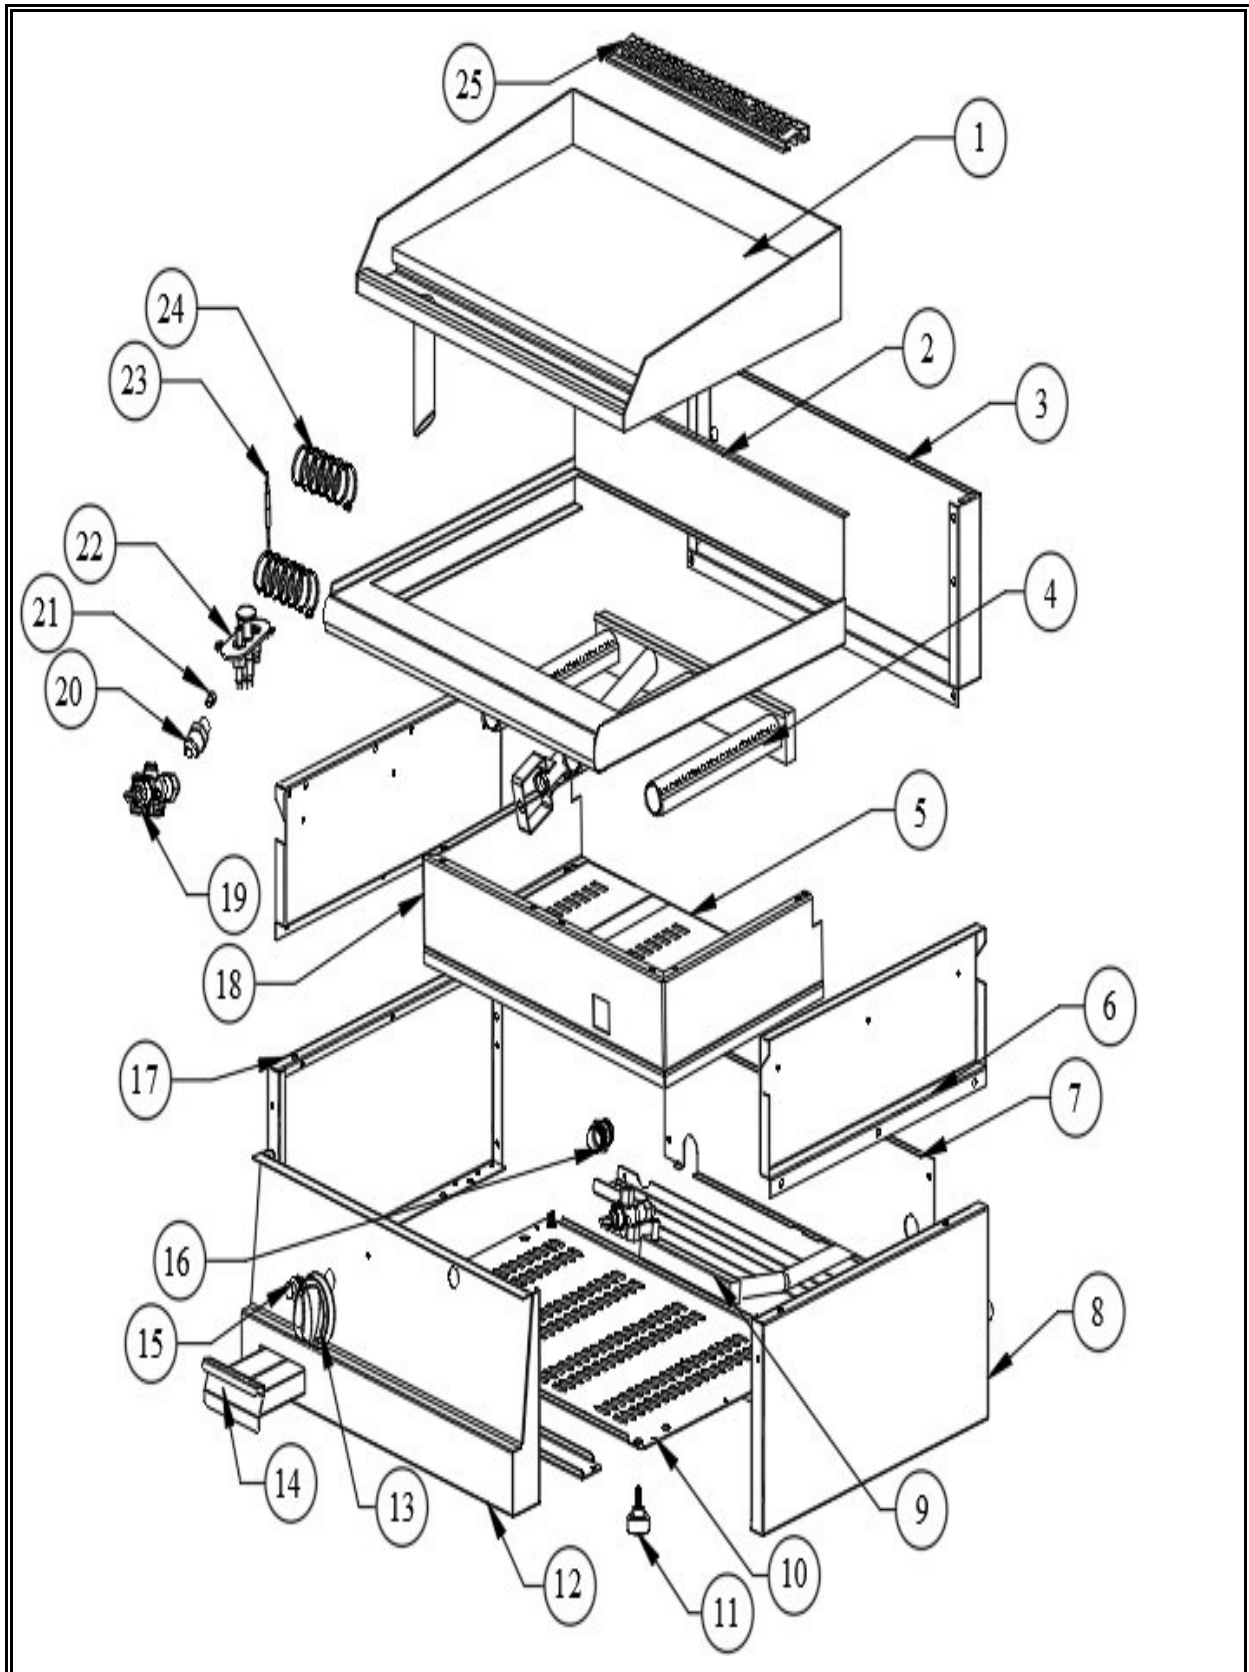

CombiSteel

7178.0060

v1.0

Onderdelen informatie
Erzatzteil information
Spare part information
Information de pièces

Onderdelenlijst 7178.0060

POS:	Art.No.:	Omschrijving:	Aantal:
1A	**	Plate (7178.0030)	1
1B	**	Chrome Plate (7178.0060)	1
2	**	Top Table	1
3	**	Upper Back Panel	1
4	CS9289.0670	Burner	1
5	**	Bottom Combustion Chamber	1
6	**	Side Panel Isolation	2
7	**	Back Panel	1
8	**	Right Side Panel	1
9	CS9289.0100	Gas Tank	1
10	**	Bottom Part	1
11	CS9289.0030	Adjustable Legs	4
12	**	Front Panel	1
13	CS9289.0660	Ø8 Knob	1
13A	CS9289.0907	Knob Pad with Igniter	1
14	CS9289.1400	Oil Drawer	1
15	CS9289.0665	Piezo Igniter	1
16	**	1/2-1/2" Gas Inlet StraightFitting 35mm	1
17	**	Side Panel Left	1
18	**	Combustion Chamber	1
19	CS9289.0075	Gas Valve	1
20	CS9289.0880	3/8"-5/16" Inj Inlet	1
21A	CS9289.0105	M8 Inj LPG Ø 1.40mm	1
21B	CS9289.0110	M8 Inj NG Ø 2.00mm	1
22	CS9289.1380	Aluminized Pilot	1
23	CS9289.0402	M8 Thermocouple 80 cm	1
24	CS9289.1330	Igniter Cable 80 cm	1
25	CS9289.1050	Chimney Part	1
		** = No article number known, must be requested specifically.	