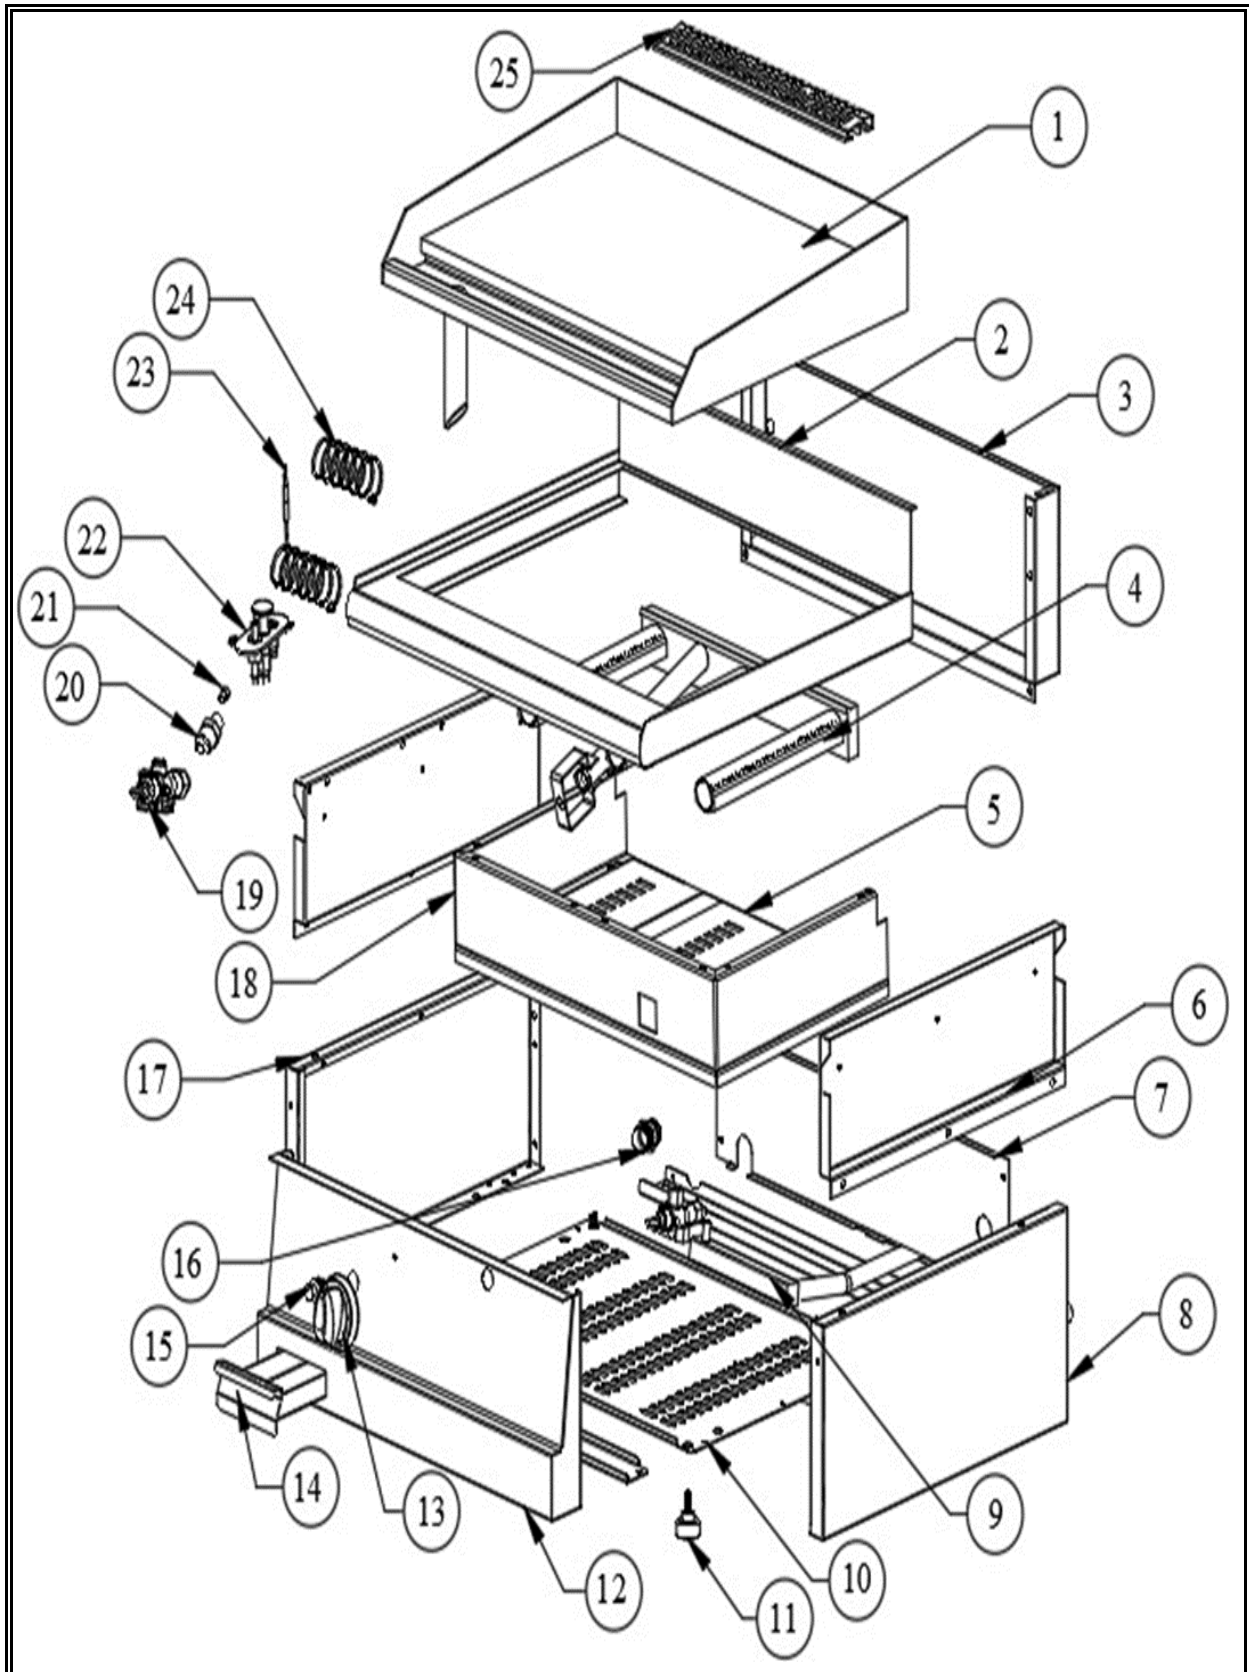

## Onderdelenlijst 7178.0060

POS:	Art.No.:	Omschrijving:	Aantal:
1		Chrome Plate (7178.0060)	1
2		Top Table	1
3		Upper Back Panel	1
4	CS9289.0095	Burner	1
5		Bottom Combustion Chamber	1
6		Side Panel Isolation	2
7		Back Panel	1
8		Right Side Panel	1
9	CS9289.0100	Gas Tank	1
10		Bottom Part	1
11	CS9289.0030	Adjustable Legs	4
12		Front Panel	1
13	CS9289.0660	Ø8 Knob	1
13A	CS9289.0907	Knob Pad with Igniter	1
14		Oil Drawer	1
15	CS9289.0665	Piezo Igniter	1
16		1/2-1/2" Gas Inlet Straight Fitting 35mm	1
17		Side Panel Left	1
18		Combustion Chamber	1
19	CS9289.0075	Gas Valve	1
20	CS9289.0880	3/8"-5/16" Inj Inlet	1
21	CS9289.0105	M8 Inj LPG Ø 1.40mm	1
21A	CS9289.0110	M8 Inj NG Ø 2.00mm	1
22	CS9289.1380	Aluminized Pilot	1
23	CS9401.0402	M8 Thermocouple 80 cm	1
24	CS9289.1330	Igniter Cable 80 cm	1
25	CS9289.1050	Chimney Part	1