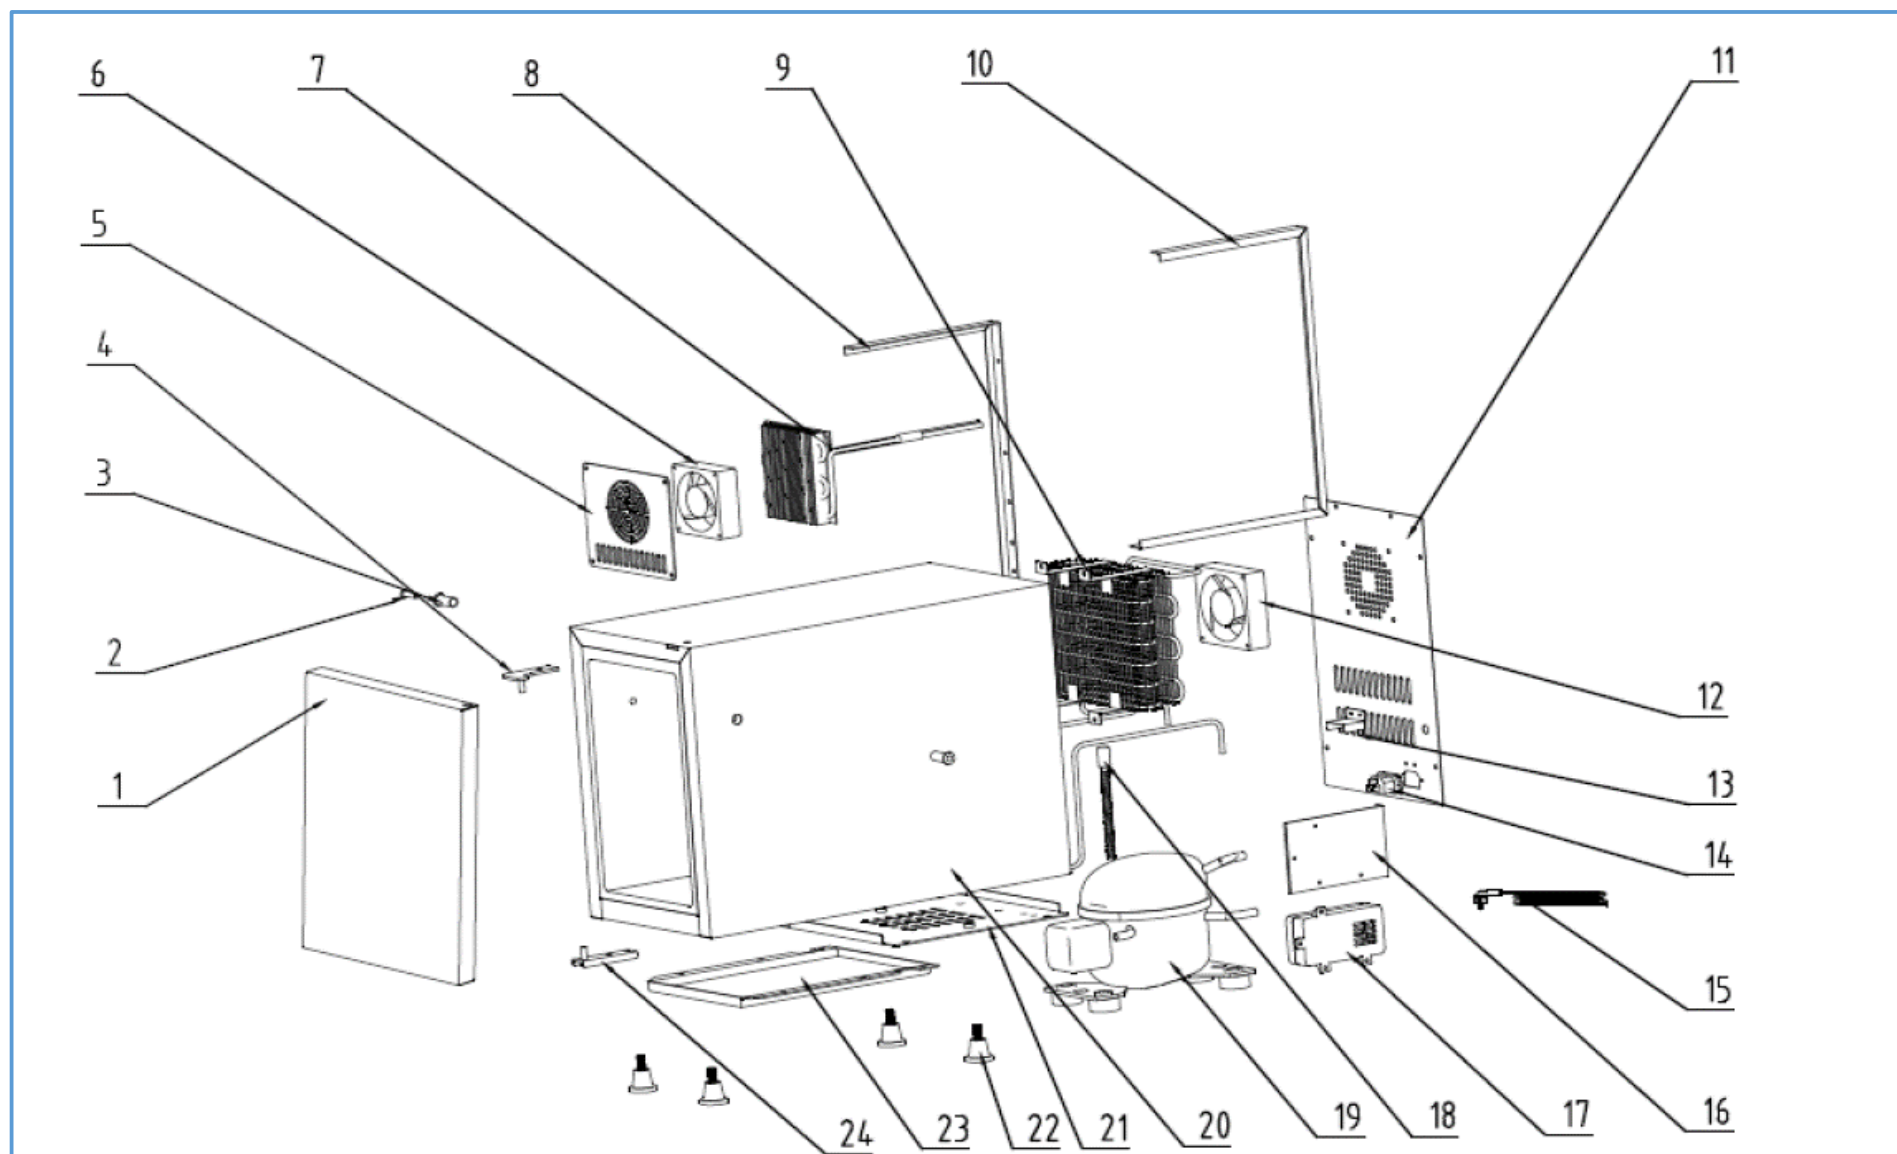

**7476.0136**

Onderdelen informatie

Erzatzteil information

Spare part information

Information de pièces

## Onderdelenlijst 7476.0136

POS:	Art.No.:	Omschrijving:	Aantal:
1		Stainless Steel Door	1
2	9338.2340	Plug for milk holes	2
3		Pipe	2
4	9338.2342	Upper Door Hinge	1
5		Evaporator Fan Board	1
6		Evaporator Fan	1
7	9338.2356	Evaporator	1
8		Left-support parts	1
9	9338.2344	Condenser	1
10		Right-support parts	1
11		Back Panel	1
12	9338.2346	Condenser Fan	1
13		Block Panel	1
14		Socket	1
15		Power cord	1
16		Thermostat fixing board	1
17	9338.2348	Digital Temperature Controller	1
18		Drainage Pipe	1
19	9338.2350	Compressor	1
20		Cabinet	1
21		Compressor Board	1
22	9338.2352	Feet	4
23		Water Drip Tray	1
24	9338.2354	Bottom Door Hinge	1