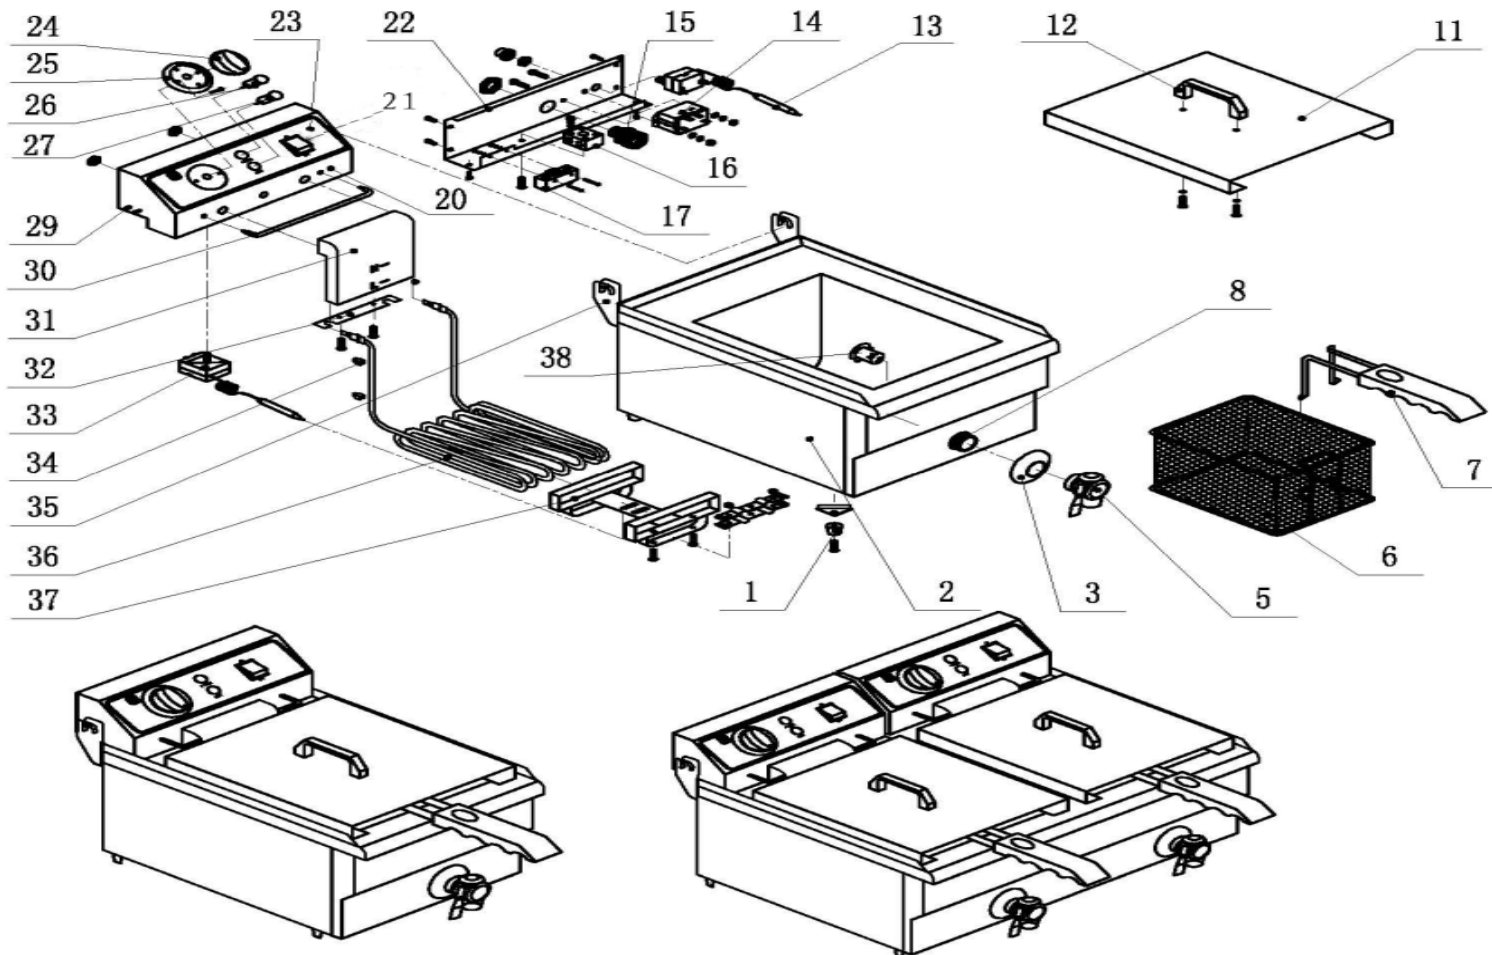

7455.0000-1008

Onderdelen informatie
Erzatzteil information
Spare part information
Information de pièces

POS:	Art.No.:	Omschrijving:	7455.1000	7455.1003	7455.1005	7455.1006	7455.1007	7455.1008
1	9830.0135	Leg	X	X	X	X	X	X
2		Body						
3		Gasket						
4								
5	9331.0660	Valve	X		X	X	X	
6	9344.0240	Basket including Handle (see next page)	X		X			
6	9344.0241	Basket including Handle (see next page)		X				X
6	9344.0243	Basket including Handle (see next page)				X	X	
6	9344.0245	Basket including Handle (see next page)				X	X	
6	9344.0247	Basket including Handle (see next page)						
7	9344.0490	Handle Basket	X	X	X	X	X	X
8		Pipe						
9								
10								
11		Cover						
12	9331.0295	Handle Cover	X		X	X	X	
12		Handle Cover						
13	9344.0255	Thermostat Security	X	X	X	X	X	X
13	9344.0400	Thermostat Security				X	X	
14	9344.0265	Relay	X		X	X	X	

POS:	Art.No.:	Omschrijving:	7455.1000	7455.1003	7455.1005	7455.1006	7455.1007	7455.1008
15		Cable Lock						
16		Terminal						
17	9344.0270	Microswitch	X	X	X	X	X	X
18								
19								
20		Electric Box						
21	9030.0510	Power Switch	X	X	X	X	X	X
22		Cover Electric Box						
23		PVC						
24	9343.0135	Knob	X	X	X	X	X	X
25		Base Knob (See Knob)						
26	9344.0000	Power Indicator	X	X	X	X	X	X
27	9344.0010	Heating Indicator	X	X	X	X	X	X
28								
29		Turning Axis						
30		Hook						
31		Oil Indicator						
32		Clamp 1						
33	9344.0250	Thermostat Control	X	X	X	X	X	X
33	9690.0244	Thermostat Control						

Friturmanden 9344.024X

	9344.0241	9344.0240	9344.0245	9344.0243	9344.0247
A =	210	210	230	230	230
B =	220	220	250	250	290
C =	100	125	135	175	180
H =	100	120	120	120	120
	6 L	6 L	10 L	10 L	15 L

9344.0255