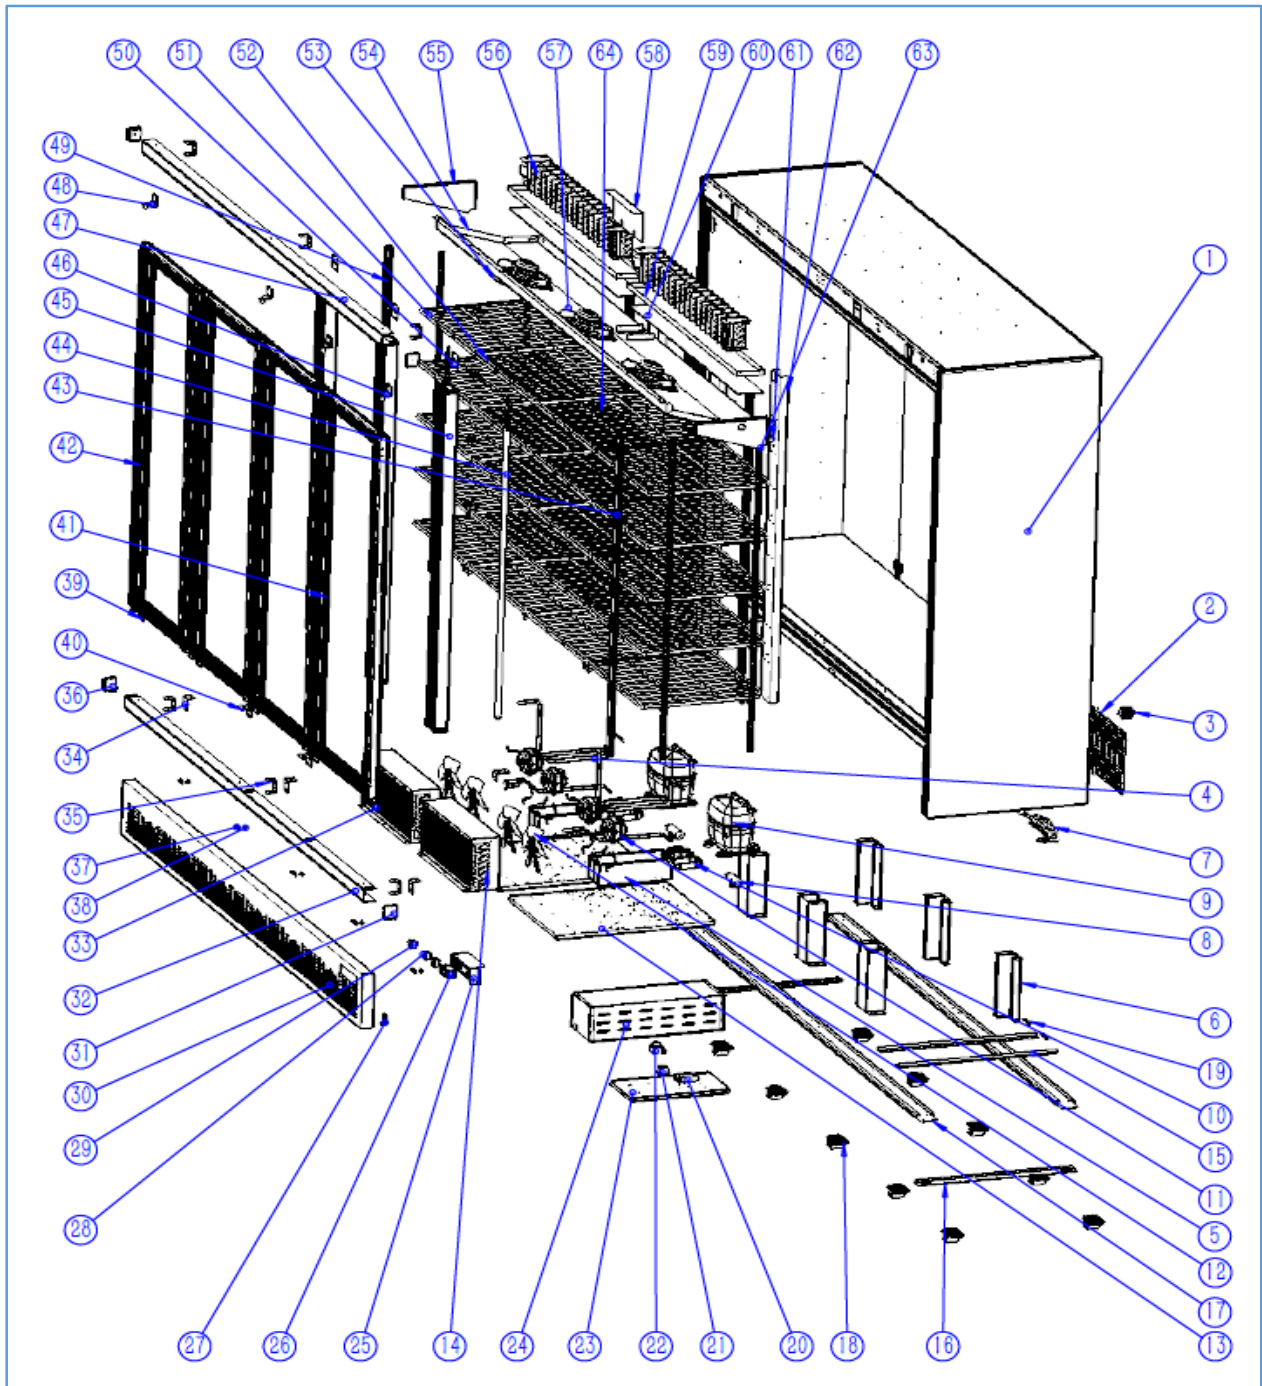

**7455.2210**

Onderdelen informatie

Erzatzteil information

Spare part information

Information de pièces

## Onderdelenlijst 7455.2210

POS:	Art.No.:	Omschrijving:	Aantal:
1		Insulated body	1
2		Back mesh	2
3		Back spacer	2
4		Assitant condenser	2
5	9338.2282	PP water tray	2
6		Rack vertical support panel	3
7		Power cable	1
8		Dry filter	2
9	9338.2246	Compressor	2
10		Wire box set	2
11	9390.0130	Condenser fan motor	7
12	9338.1885	Condenser fan blade	7
13		Bottom panel	2
14	9338.2252	Condenser	2
15		Rack guide	2
16		Side plate strengthening iron sheet	2
17		Castor plate	2
18		Heavy load casters	10
19		Baseplate fixing plate	2
20	9338.2254	LED light driver	1
21		Relay	3
22		Tranformer for digital controller	2
23		Electrical appliance fixture plate	1
24		Electrical appliance Shield	1
25		Switch panel	1
26	9993.7072	Digital controller	1
27		Fix block for front grill	2
28	9030.0510	Light switch/ Heat glass switch	2
29	9030.0510	On/Off switch	1
30		Front grill	1
31		Lintel side cover 2	2
32		Bottom lintel	1
33	9338.2316	Right door bottom hinge	1
34		Evaporator fan motor bracket	3
35		Fix block for lintel	6
36		Lintel side cover 1	2
37		Magnet fixing block	5
39	9338.2312	Left door bottom hinge	3
40		Door supporter	3
41	9338.2256	Right door set	3
42	9338.2258	Left door set	1
44	9338.2262	T5 LED light - middle	3
45		Beam	3
46	9338.2314	Right door upper hinge	3
47		Upper lintel	1
48	9338.2310	Left door upper hinge	1
49	9338.2260	Vertical LED light - left	1

## Onderdelenlijst 7455.2210

POS:	Art.No.:	Omschrijving:	Aantal:
50		Beam connect plate	3
51	7455.2226	Shelf A	10
52	7455.2227	Shelf B	10
53		Evaporator	3
54		Welding part	1
55		Evaporator windshield 1	2
56	9338.2266	Evaperator	2
57		Bracket	20
58		Evaporator baffle	1
59		Stainless steel water tray	2
60		PE adhesive	2
61		Evaporator cover bracket	2
62		drain cover	3
63		K strip	12
64	9338.1905	K clip	65