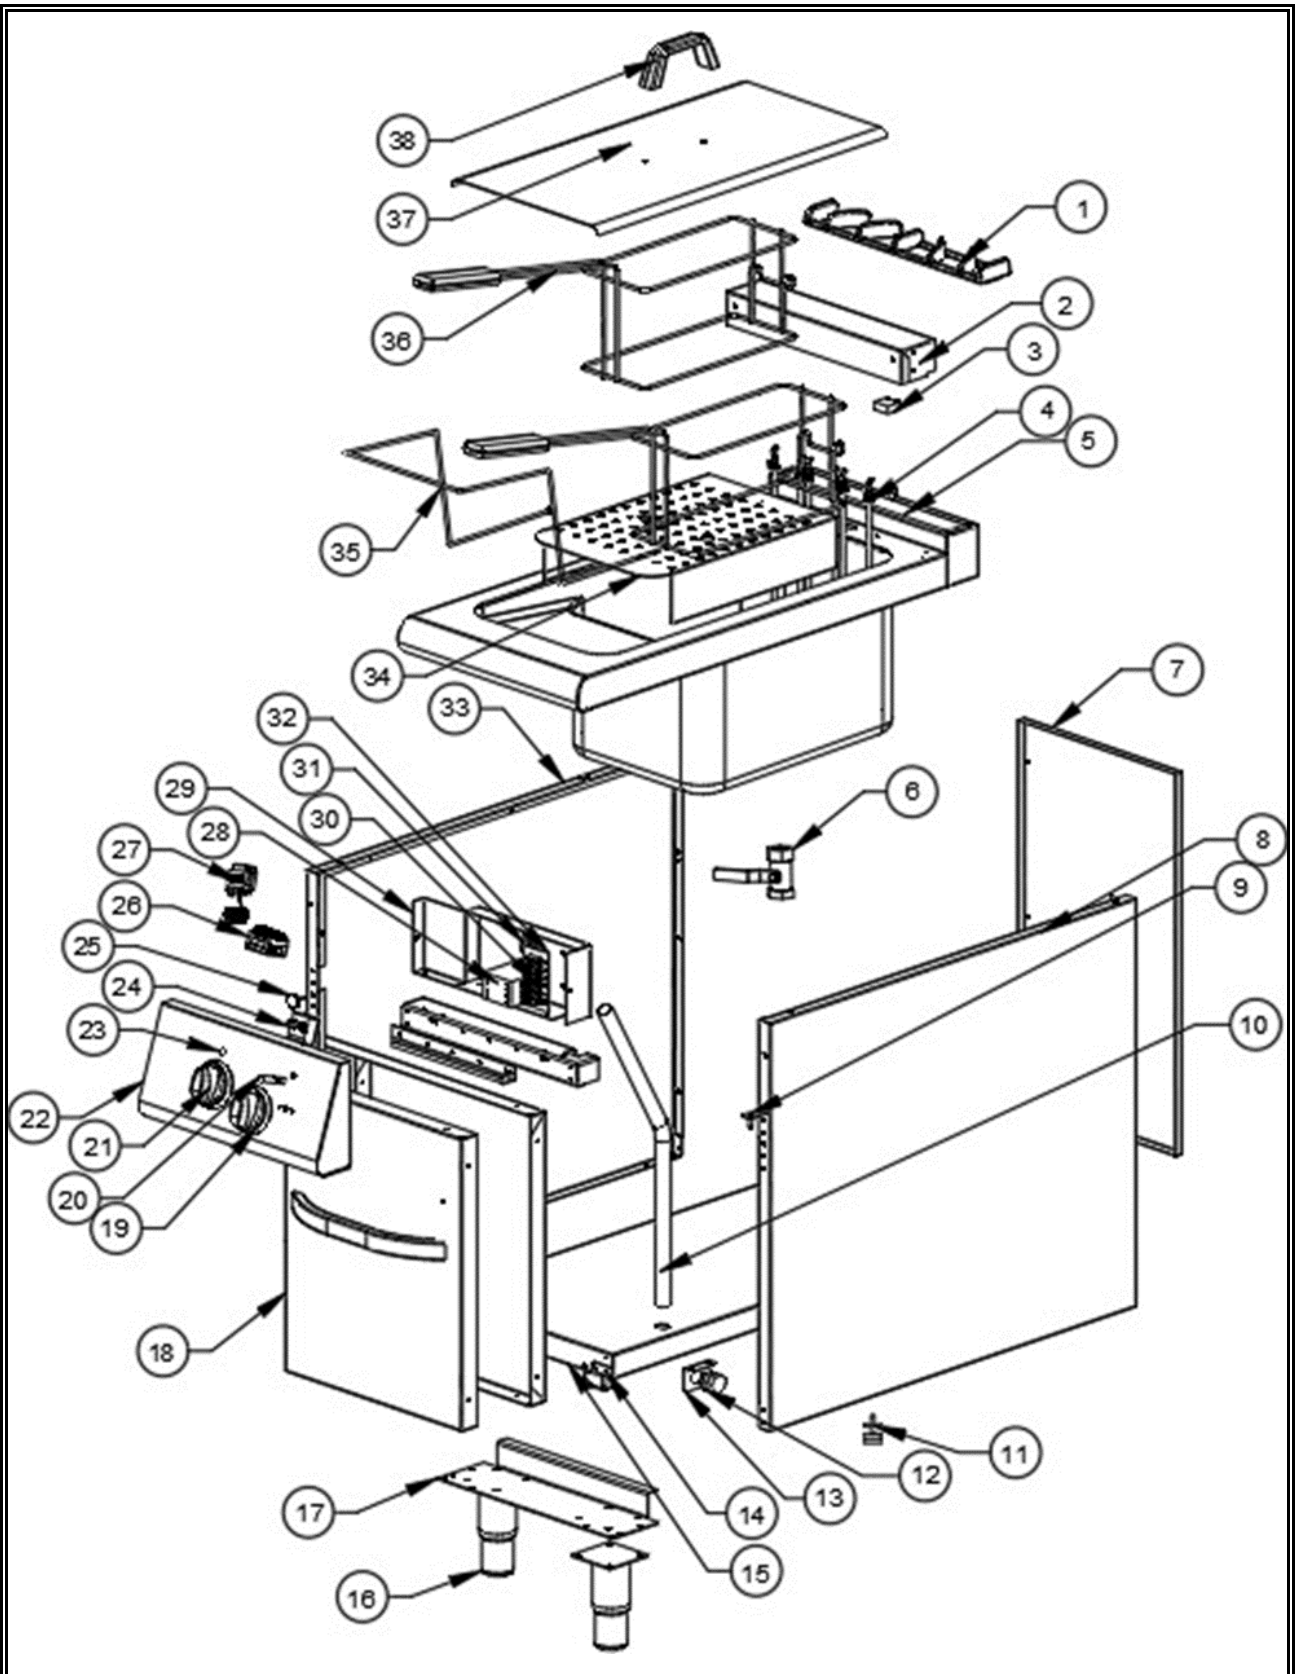

# Spare part information

**7178.3055**

**CombiSteel**

**7178.3055**

## Spare part list 7178.3055

POS:	Art.No.:	Omschrijving:	Aantal:
1	CS9289.0280	Cast Iron Chimney	1
2	**	Resistance Kit	1
3	CS9289.0220	Main Switch BS1012	1
4	CS9289.1550	Resistance 18kW	1
5	**	Top Table + Tank	1
6	CS9289.0690	3/4" Ball Valve	1
7	**	Back Panel	1
8	**	Side Panel Right	1
9	CS9289.1110	Upper Hinge	#####
10	**	Electrical Inlet Pipe	1
11	**	Grounding Terminal	1
12	**	Cable Gland PG16	1
13	**	Cable Gland Part	1
14	CS9289.1110	Nether Hinge	1
15	**	Bottom Panel	1
16	CS9289.0405	Adjustable Leg	4
17	**	Foot Support Part	2
18	**	700-900 Serie Door	1
19A	CS9289.0650	Ø6 Knob	1
19B	CS9289.0901	O-1 Knob Bottom	
20A	CS9289.0135	Green Light Indicator	1
20B	CS9289.0650	Ø6 Knob	1
21	CS9289.0900	100-180°C Knob Bottom	
22	**	Front Panel	1
23	CS9289.0050	Red Light Indicator	1
24	CS9289.1175	Limit Thermostat 235°C (55.32545.030)	1
25	CS9289.0725	Ø25 Door Magnet	1
26	CS9162.0181	O-1 Switch Monophase	1
27	CS9162.1756	Thermostat 187°C	1
28	CS9289.0605	Contactator 11kW	1
29	**	Installation Part	1
30	CS9289.0685	Electrical Terminal 5x3 White	1
31	**	Grommet Tire	1
32	**	Fiber Elc. Terminal Bottom 6	1
33	**	Left Side Panel	1
34	**	Bottom Strainer Part	1
35	**	Resistance Lifting Shaft	1
36	CS7178.9080	Basket 140x320x185mm	2
37	**	Lid	1
38	CS9289.0205	Bakalite Handle No:2	1