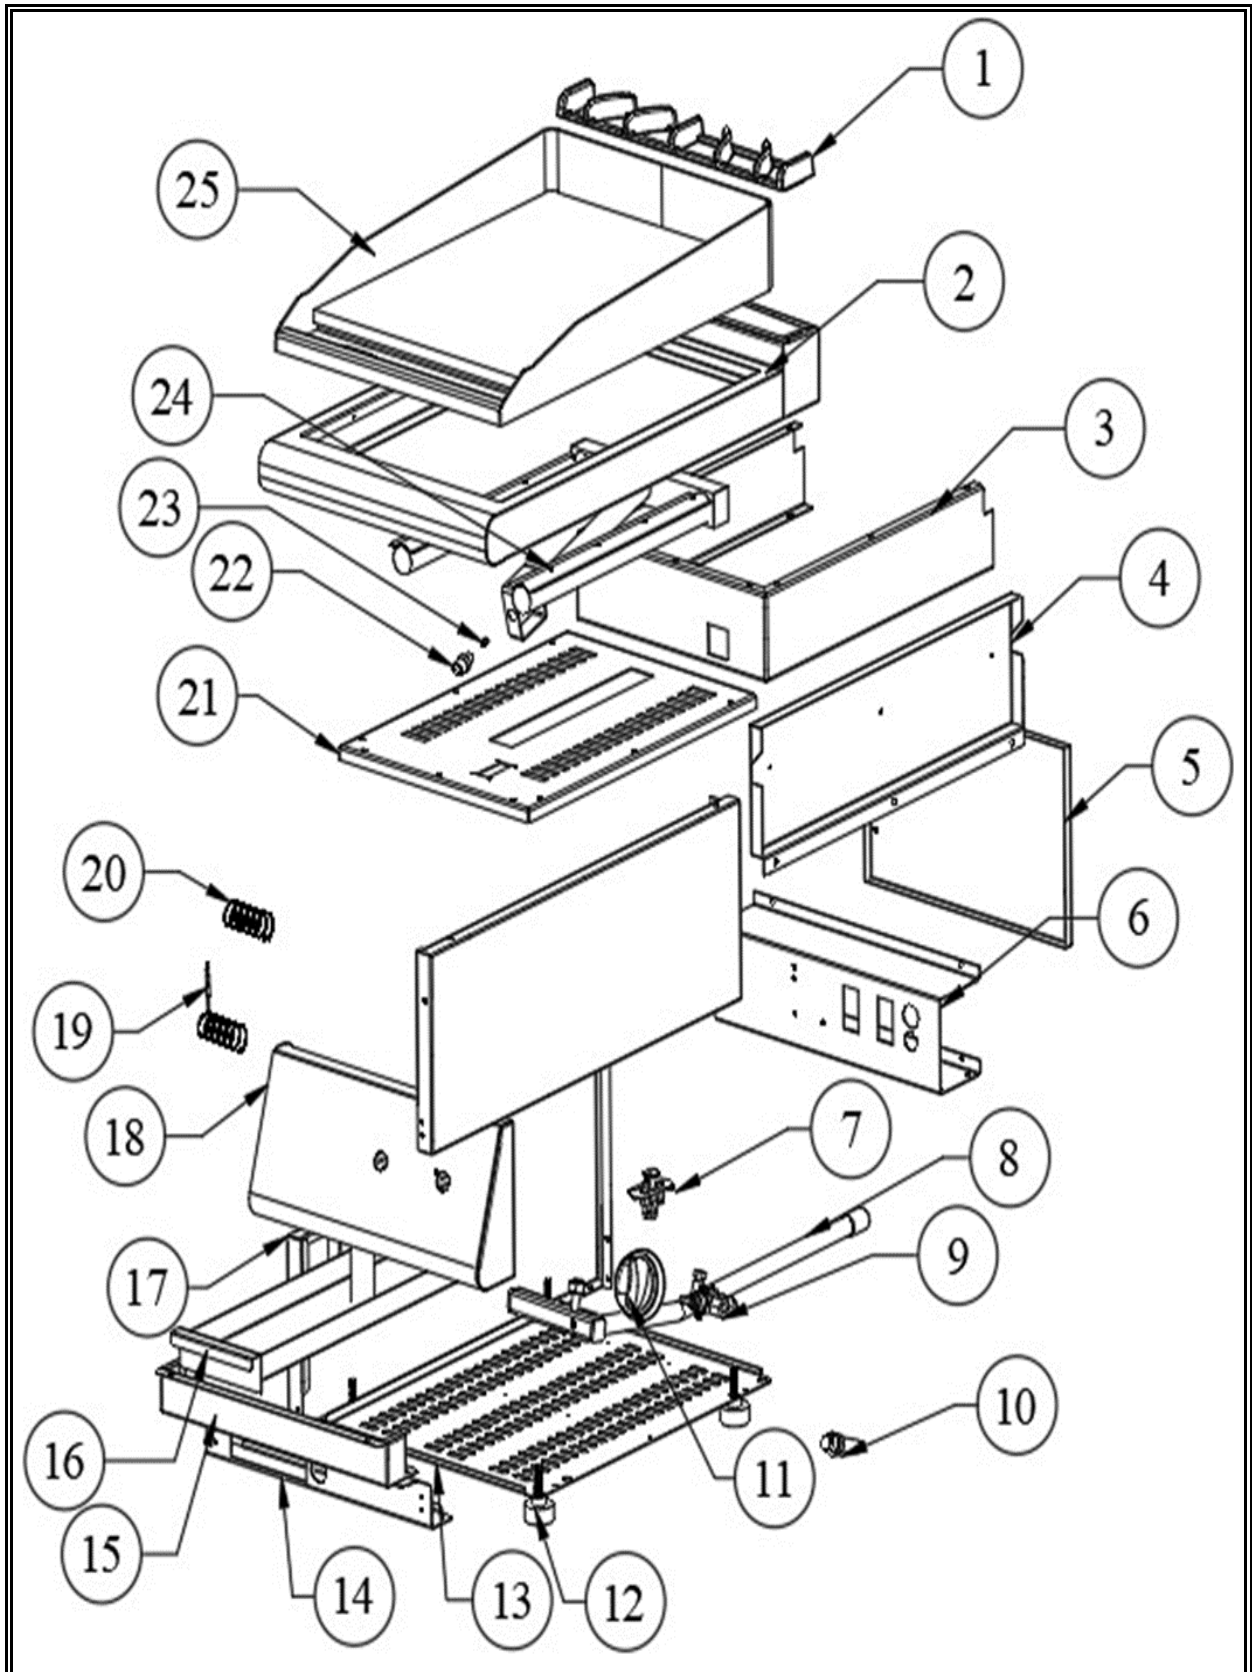

# CombiSteel

**7178.0255**

**v1.0**

Onderdelen informatie  
Erzatzteil information  
Spare part information  
Information de pièces

## Onderdelenlijst 7178.0255

POS:	Art.No.:	Omschrijving:	Aantal:
1	CS9289.0280	Iron Cast Chimney	1
2	**	Top Table	1
3	**	Side Combustion Chamber	1
4	**	Right Side Panel	1
5	**	Back Panel	1
6	**	Electrical Installation Fixing Part	1
7	CS9289.0655	Aluminized Pilot	1
8	CS9289.0320	Gas Tank	1
9	CS9289.0075	Gas Valve	1
10	CS9289.0665	Piezo Igniter	1
11	CS9289.0660	Ø8 Knob	1
11A	CS9289.0907	Knob Pad with Igniter	1
12	CS9289.0030	Adjustable Legs	4
13	**	Bottom Table	1
14	**	Front Support	1
15	**	Bottom Support	1
16	CS9289.1420	Oil Drawer	1
17	**	Left Side Panel	1
18	**	Front Panel	1
19	CS9289.0402	M8 Thermocouple 80cm	1
20	CS9289.1330	Igniter Cable 80cm	1
21	**	Combustion Chamber Bottom	1
22	CS9289.0880	Reduction 5/16 " - 3/8 "	1
23A	CS9289.0105	M8 Inj LPG Ø 1.40mm	1
23B	CS9289.0090	M8 Inj NG Ø 2.00mm	1
24	CS9289.0315	Burner	1
25A	**	Plate (7178.0225)	1
25B	**	Chrome Plate (7178.0255)	1
		** = No article number known, must be requested specifically.	