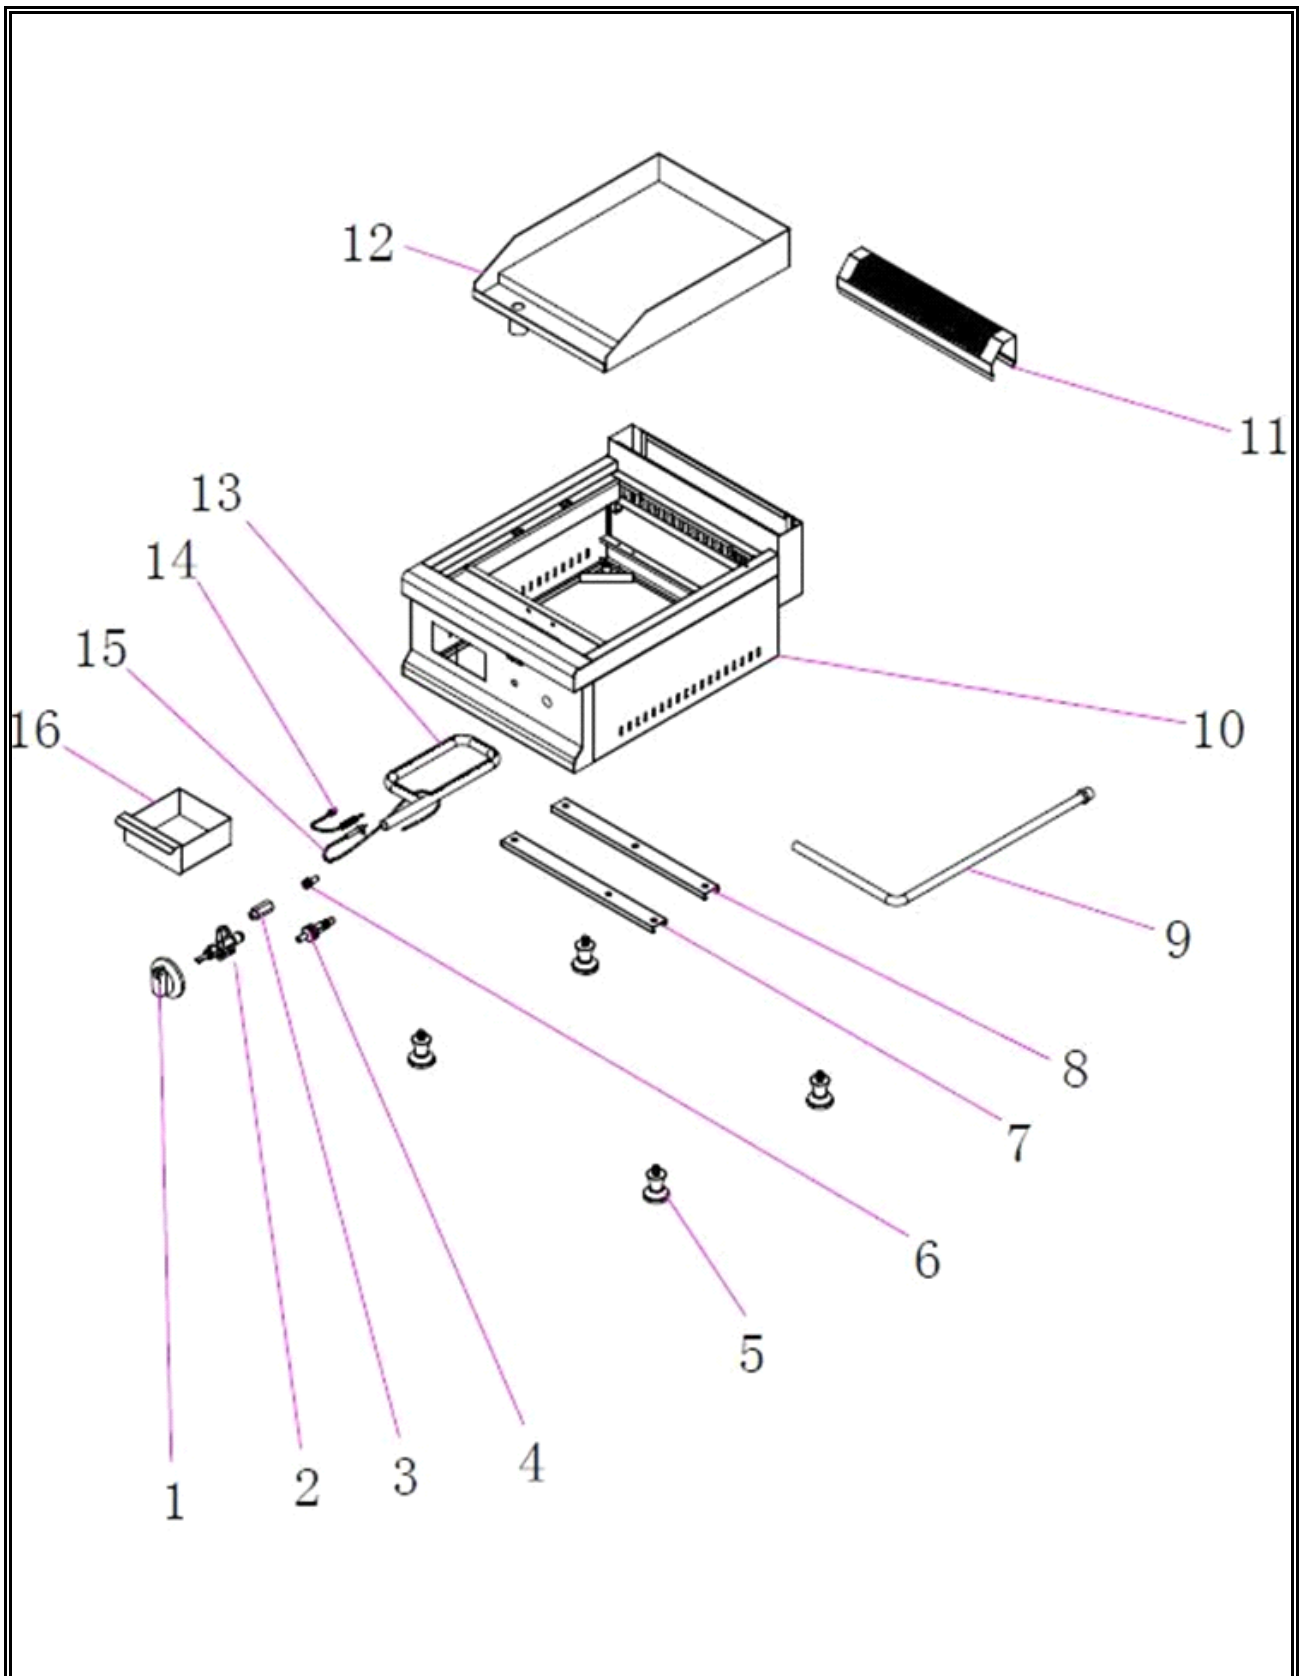

Spare part information

7539.0030

CombiSteel

7539.0030

Spare part list 7539.0030

POS:	Art.No.:	Omschrijving:	Aantal:
1	CS9338.8716	Knob	1
2	CS9338.8710	CE Valve	1
3	**	Nozzle holder	1
4	CS9338.8704	Piezoelectric ceramic ignitor	1
5	CS9338.8720	Adjustable aluminum feet	4
6a	CS9338.8700	Jet natural gas 1,3	1
6b	CS9338.8702	Jet propane gas 0,9	1
7	**	Fire bar fixing strip 3	1
8	**	Fire bar fastening strip 2	1
9	**	Gas pipe	1
10	**	Box	1
11	**	Chimney	1
12	**	Panel	1
13	CS9338.8712	P type fire row	1
14	CS9338.8706	Thermocouple	1
15	CS9338.8708	Ignition needle	1
16	CS9338.8718	Oil box	1
.		## = Parts cannot be ordered separately.	
.		** = No article number known, must be requested specifically.	