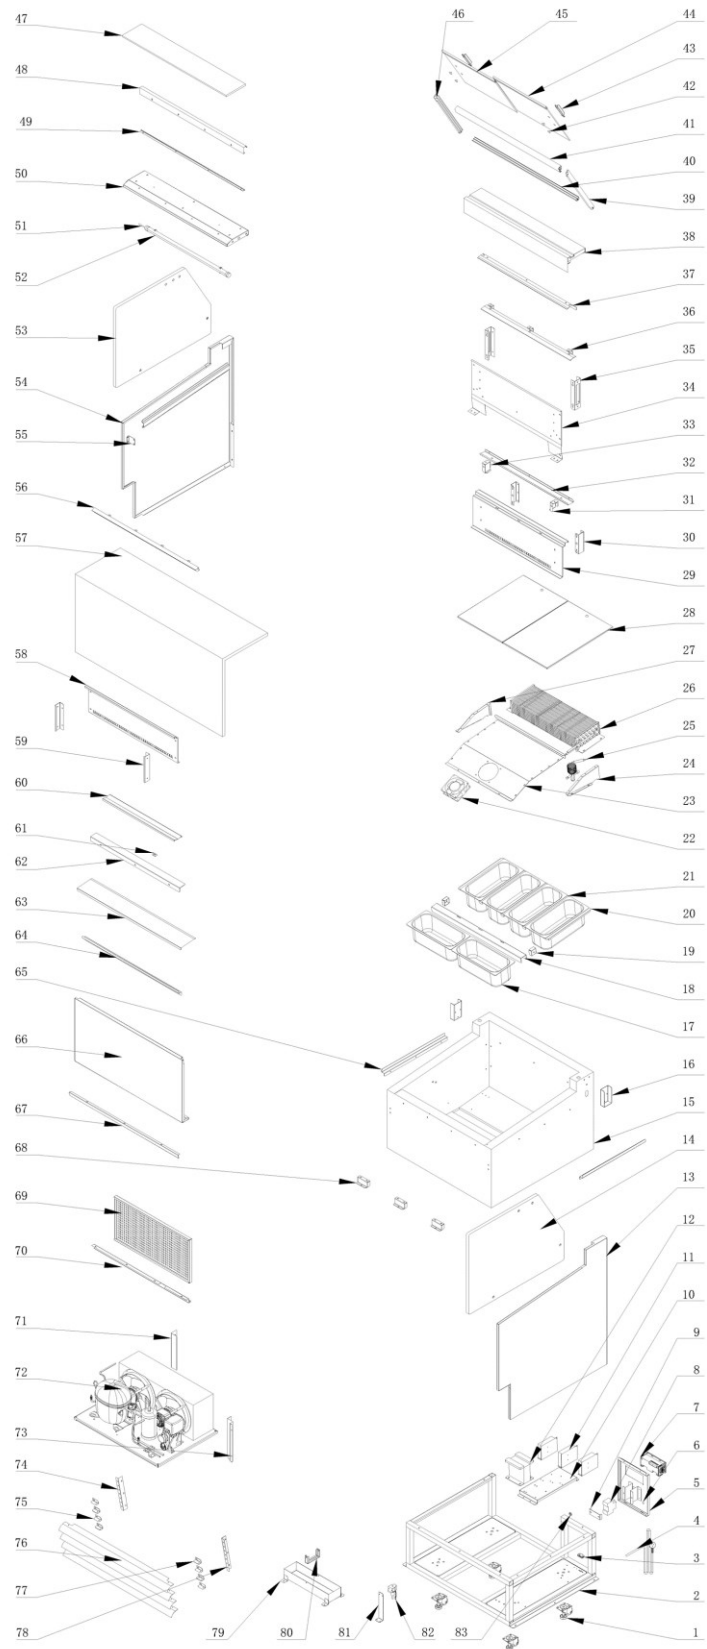

Spare part information

7487.0250

CombiSteel

7487.0250

Spare part list 7487.0250

POS:	Art.No.:	Omschrijving:	Aantal:
1	**	Feet	4
2	**	Chassis assembly	1
3	**	Wire clip	1
4	**	Power cord	1
5	**	Protective ring	1
6	**	Switch panel assembly	2
7	**	Controller	1
8	**	Electric leakage switch	1
9	**	Switch accessory	1
10	**	Swith fixing board	1
11	**	ON/OFF switch	1
12	**	Glass transformer	1
13	**	Right side assembly	7
14	**	Right glass	1
15	**	Case assembly	1
16	**	Side panel hook	2
17	**	1/3 GN pan	6
18	**	Middle beam of GN pan	1
19	**	Middle beam support of GN pan	2
20	**	Rear side separator of GN pan	2
21	**	Rear separator of GN pan	3
22	**	Fan motor	1
23	**	Fan motor board	1
24	**	Right fan end board	1
25	**	Expansion valve	1
26	**	Evaporator	1
27	**	Left fan end board	1
28	**	Case clapboard	2
29	**	Inner rear board of GN pan	1
30	**	Rear board support	2
31	**	Right rear windshield bracket	1
32	**	Rear windshield	1
33	**	Left rear windshield bracket	1
34	**	Air duct back panel	1
35	**	Rear air duct support	2
36	**	Countertop air outlet	1
37	**	Countertop air deflector	1
38	**	Counter panel	1
39	**	Right slide of the door	1
40	**	Down slide of the door	1