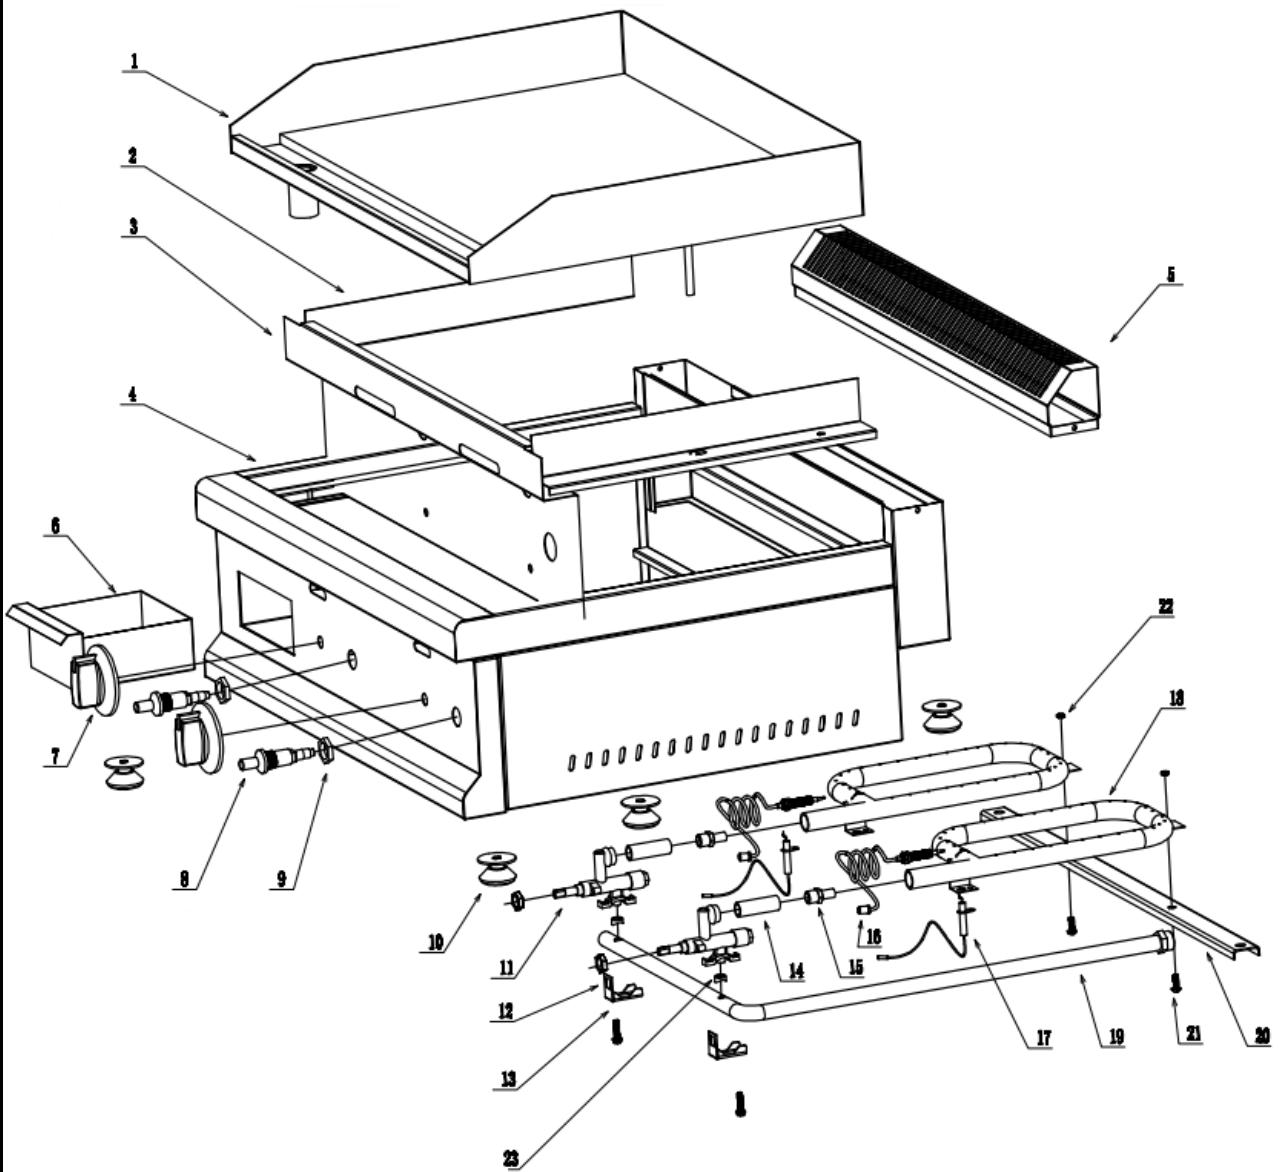

Spare part information

7539.0035

CombiSteel

7539.0035

Spare part list 7539.0035

POS:	Art.No.:	Omschrijving:	Aantal:
1	**	Griddle Plate Assembly	1
2	**	Inside Panel	2
3	**	Inside Panel Of Front	1
4	**	Main Body Assembly	1
5	**	Flue Cover	1
6	CS9338.8718	Oil Box	1
7	CS9338.8716	Gas Cock Knob	2
8	CS9338.8704	Piëzo Igniter	2
9	**	Nut M12	2
10	CS9338.8720	Leg support	4
11	CS9338.8710	Valve	2
12	**	Valve-Lock Clasp	2
13	**	Screw M5x25	2
14	**	Injector Bushing	2
15a	CS9338.8700	Jet natural gas 1,3	2
15b	CS9338.8702	Jet propane gas 0,9	2
16	CS9338.8706	Thermocouple	2
17	CS9338.8708	Spark Electrode	2
18	CS9338.8712	Burner Assembly	2
19	**	Inlet Pipe	1
20	**	Burner Underprop	1
21	**	Screw M6x20	2
22	**	Nut M6	2
23	**	Sealant	2
.		## = Parts cannot be ordered separately.	
.		** = No article number known, must be requested specifically.	