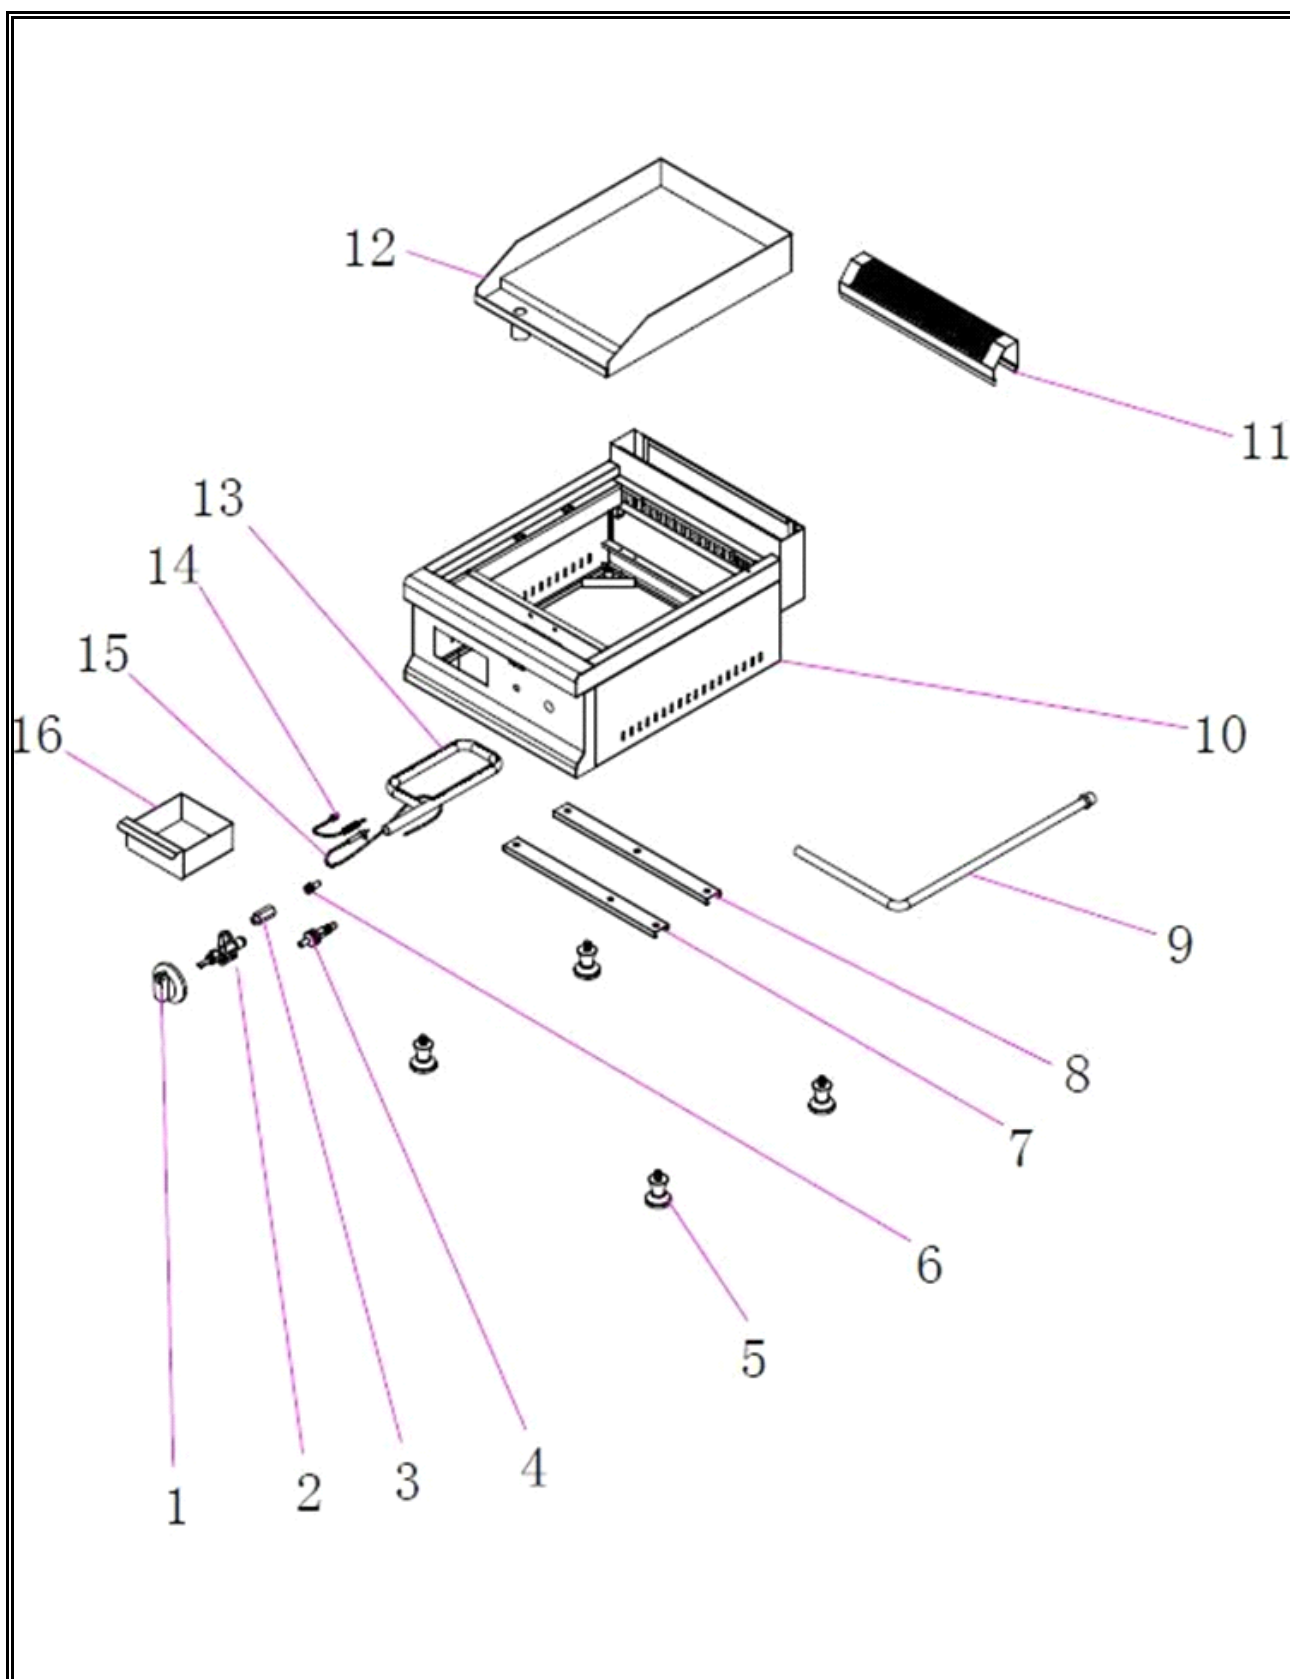

Spare part information

7539.0010

CombiSteel

7539.0010

Spare part list 7539.0010

POS:	Art.No.:	Omschrijving:	Aantal:
1	CS9338.8716	Knob	1
2	CS9338.8710	CE Valve	1
3	**	Nozzle holder	1
4	CS9338.8704	Piezoelectric ceramic ignitor	1
5	CS9338.8720	Adjustable aluminum feet	4
6a	CS9338.8700	Jet natural gas 1,3	1
6b	CS9338.8702	Jet propane gas 0,9	1
7	**	Fire bar fixing strip 3	1
8	**	Fire bar fastening strip 2	1
9	**	Gas pipe	1
10	**	Box	1
11	**	Chimney	1
12	**	Panel	1
13	CS9338.8712	P type fire row	1
14	CS9338.8706	Thermocouple	1
15	CS9338.8708	Ignition needle	1
16	CS9338.8718	Oil box	1
.		## = Parts cannot be ordered separately.	
.		** = No article number known, must be requested specifically.	