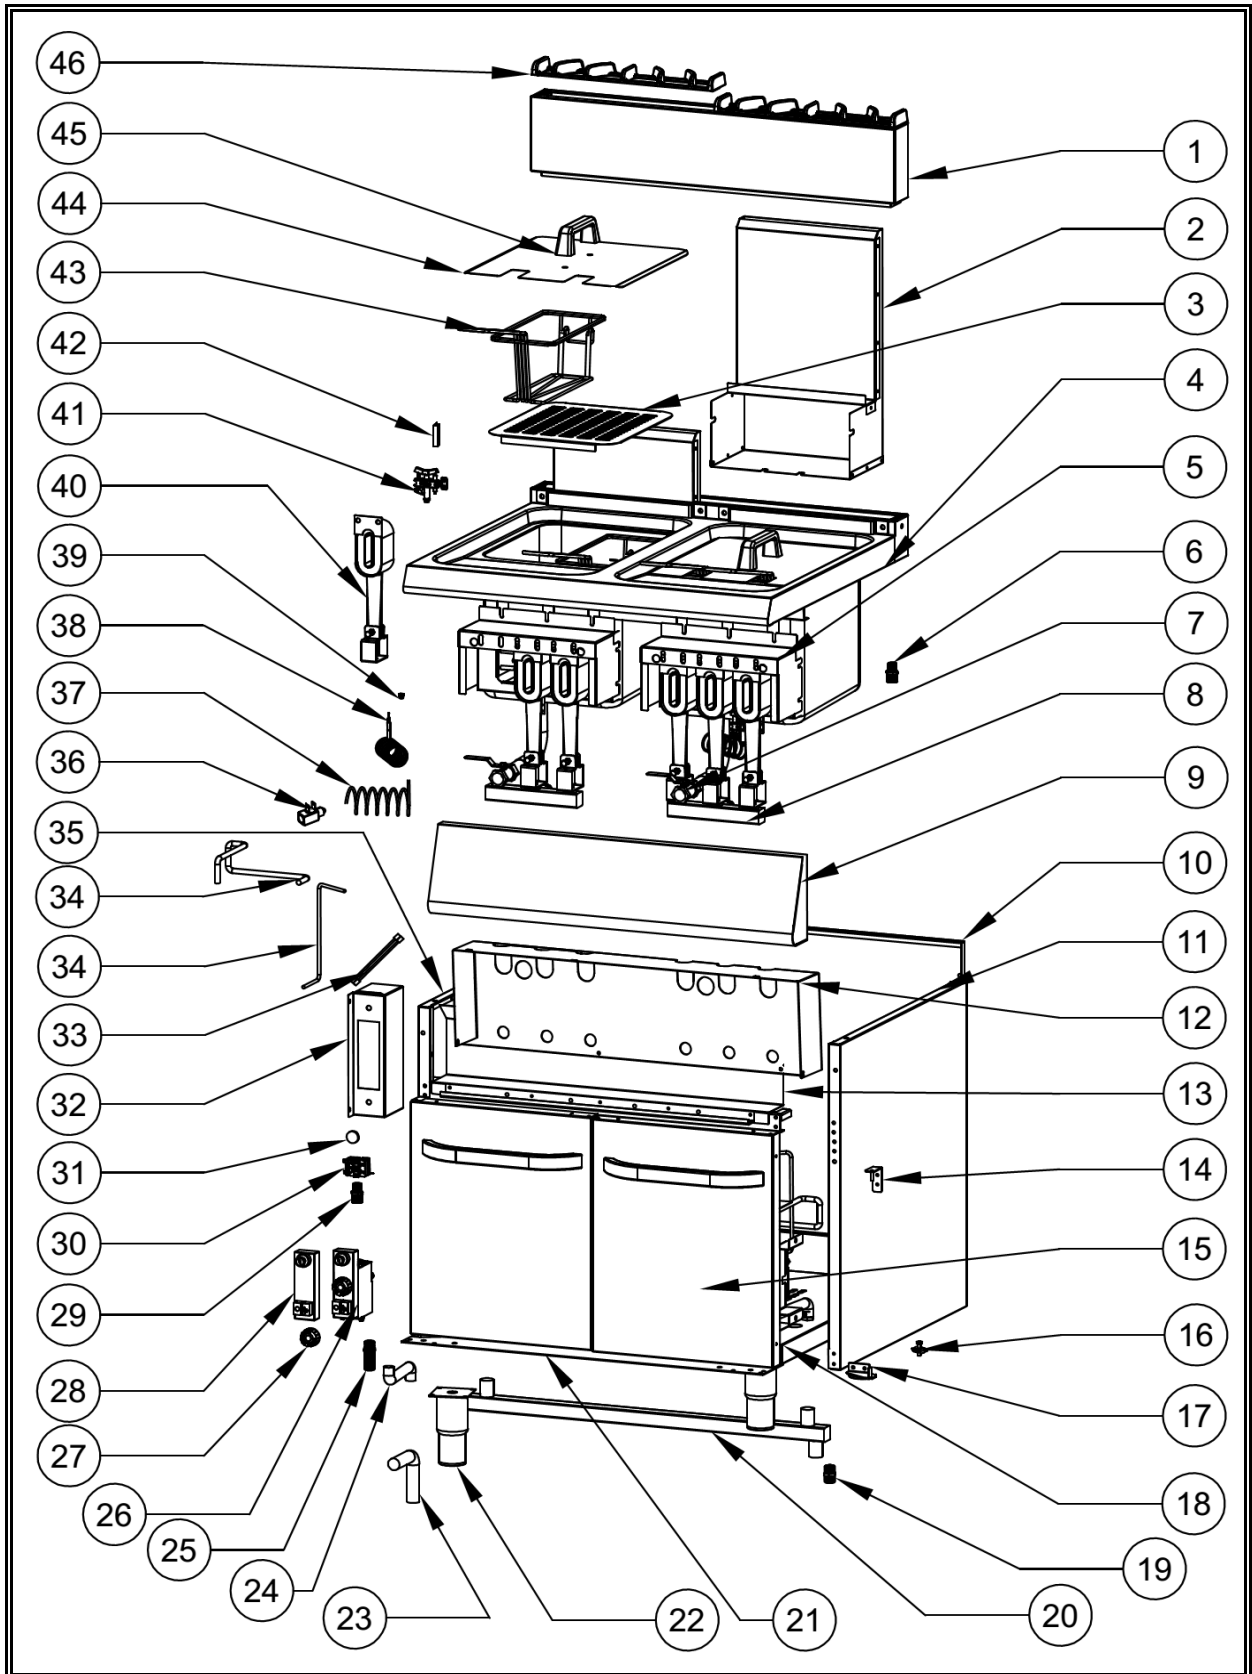

7178.3050

Onderdelen informatie
Erzatzteil information
Spare part information
Information de pièces

POS:	Art.No.:	Omschrijving:	Aantal:
1		TOP TABLE CHIMNEY KIT	1
2		CHIMNEY KIT	2
3	CS9289.1105	BASKET BASE	2
4		TOP TABLE&TANK	1
5		BURNER FIXING PART	2
6		REDUCTION 1/2-3/8	2
7	CS9289.0690	OIL DRAIN VALVE 3/4	2
8		TOP GAS TANK	2
9		FRONT PANEL	1
10		BACK PANEL	1
11		RIGHT SIDE PANEL	1
12		BURNER FRONT INSULATION COVER	1
13		FRONT PANEL INSULATION	1
14	CS9289.1110	UPPER HINGE	2
15		700-900 SERIE DOOR KIT	2
16		GROUNDING TERMINAL	1
17	CS9289.1110	LEFT BOTTOM HINGE	21
18		BOTTOM TABLE	1
19		GAS INLET NIPPLE 1/2-1/2 85MM	1
20	CS9289.0555	GAS TANK G7-9F200G LOWER	1
21		FOOT SUPPORT	2
22	CS9289.0405	ADJUSTABLE LEGS	4
23		OIL DRAIN PIPE	1
24		FLEX 12 300MM	2
25		GAS INLET NIPPLE 1/2-1/2 60MM	2
26	CS9163.0260	MINISIT 110°-190° GAZ VALVE 0.710.756	2
27	CS9401.0012	VALVE KNOB 0.916.124	2
28	CS9000.0110	VALVE LIGHTER 0.073.015	2
29		NIPPLE 3/8-3/8	2
30	CS9289.0170	THERMOSTAT LiMIT 230°	2
31	CS9289.0725	MAGNET 025	2
32		GAS VALVE PROTECTION PART	2
33	CS9289.1115	LIMIT THERMOSTAT CABLE	2
34		GAS INSTALLATION FLEX	2
35		LEFT SIDE PANEL	1
36	CS9289.0180	THERMOCOUPLE SWITCH 0.974.402	2
37	CS9289.0985	LIGHTER CABLE 80CM	2
38	CS9289.1040	THERMOCOUPLE STRAIGHT 80CM M9	2
39A	CS9289.1015	M8 INJ 0 1.70MM NG	6
39B	CS9289.0547	M8 INJ 0 1.10MM LPG	6
40	CS9289.0525	BURNER G7-9F	6
41	CS9289.0995	PILOT	2
42	CS9289.0540	PILOT IGNITION ELECTRODE G6058011	2

Onderdelenlijst 7178.3050

POS:	Art.No.:	Omschrijving:	Aantal:
43	CS7178.9070	BASKET BASE 140X350X130	4
44		FRYER COVER	2
45	CS9289.0205	BAKALITE HANDLE M8	2
46	CS9289.0280	IRON CAST CHIMNEY	2