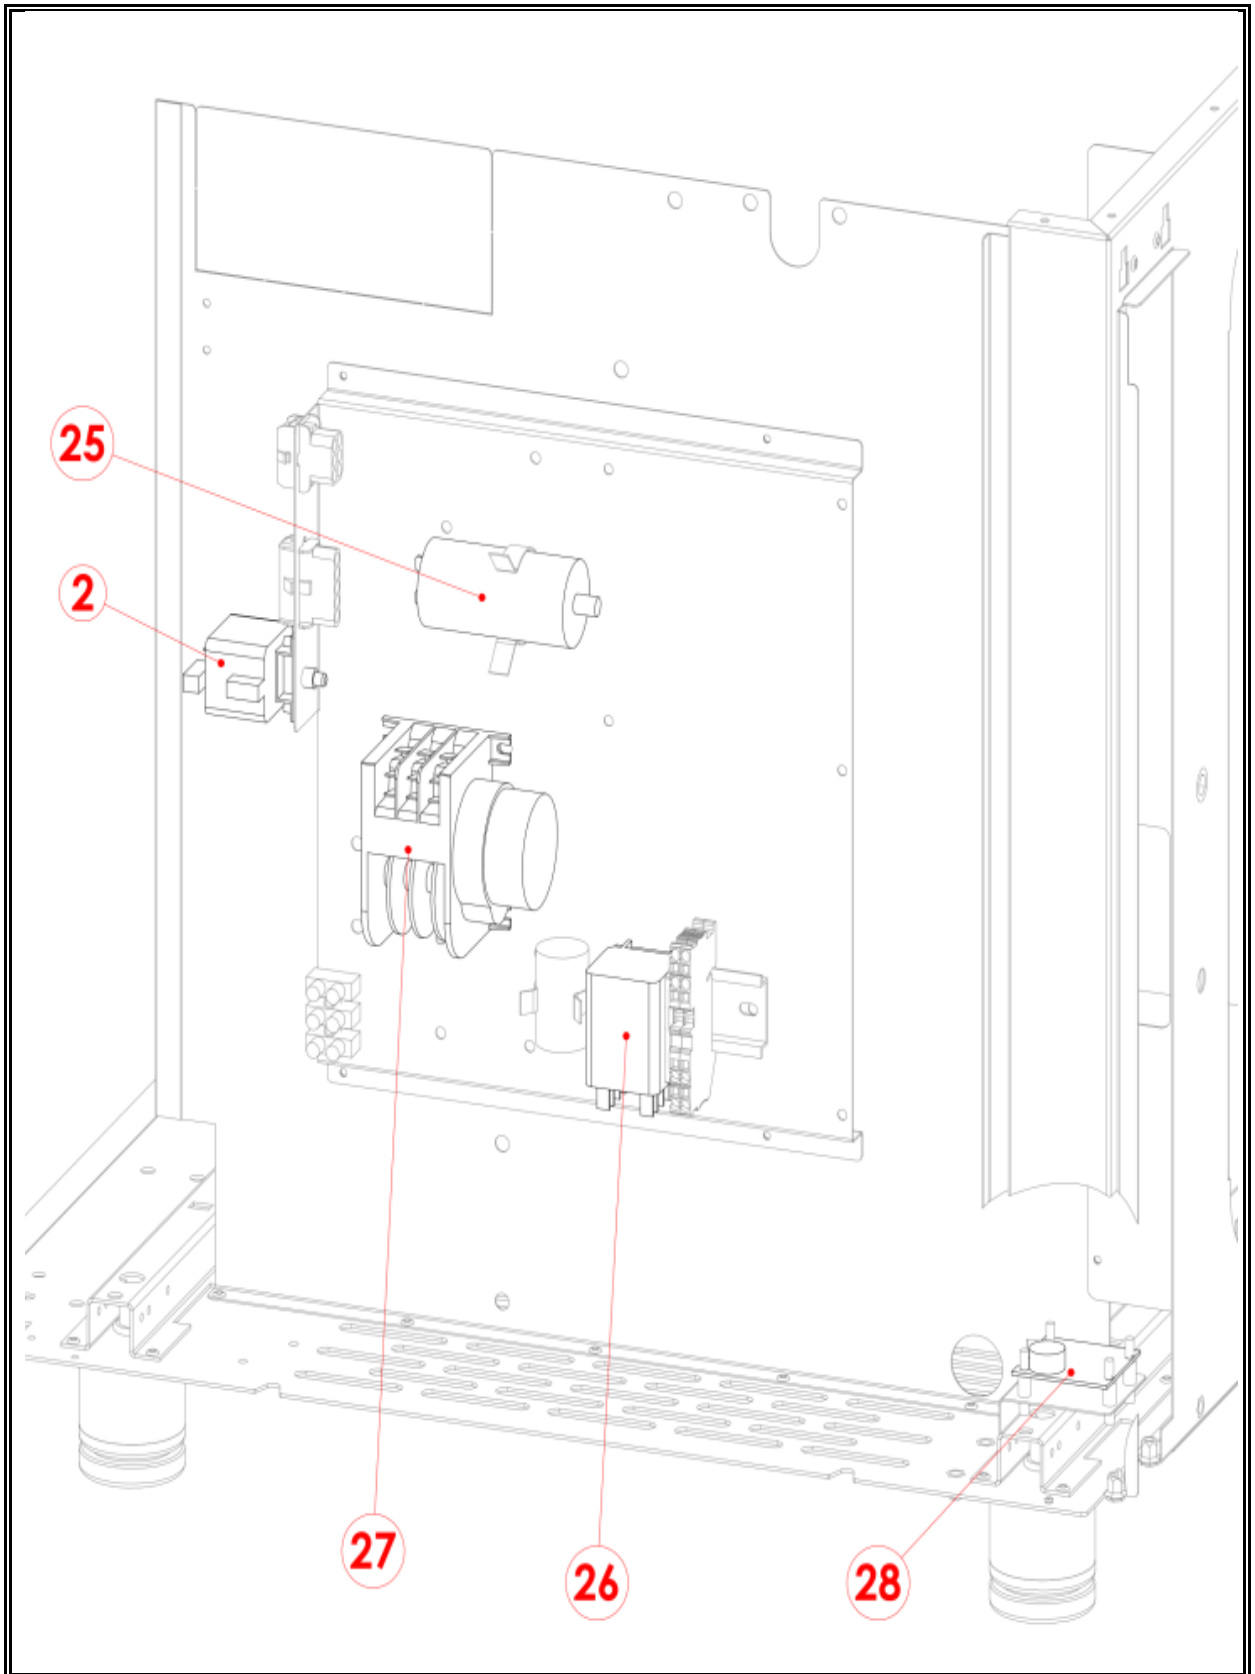

7466.0003

Onderdelen informatie
Erzatzteil information
Spare part information
Information de pièces

POS:	Art.No.:	Omschrijving:	Aantal:
2	CS9089.0075	Thermostat 1ph. safety.350°c 5519562030	
3	CS9102.0182	Heating element 3000 W 230V	
4		Bearing pin for grids rack	
5		Grids rack	
6	CS9089.0200	Seal black	
7	CS9089.0305	Spindle for door	
8	CS9089.0306	Bush for door pin	
9		Door with glass	
10		Fan guard grid	
11		Condensation collector tray	
12	CS9102.0213	Adjustable foot	
13	CS9089.0160	Door microswitch	
14		Whiting for closing	
15	CS9393.0330	Oven light	
16	CS9089.0170	Kit lamp socket gasket	
17	CS9089.0288	Main thermostat	
18	CS9089.0255	Motor 1ph hp0,25	
19	CS9102.0470	Oven door knob	
20		Oven glass	
21		Silk-screened knob for oven	
22	CS9999.0062	Fluorescent pilot light (green)	
23	CS9999.0061	Neon pilot light (orange)	
24	CS9089.0125	Timer 120'	
25		Motor capacitor 12,5uF	
26	CS9102.0010	Relè	
27	CS9089.0380	Motor rotation inverter	
28	CS9089.0565	Electronic buzzer board	
29	CS9102.0221	1-way solenoid valve with filter	
30	CS9089.0210	Nozzle for pipe humidifying	
31	CS9102.0125	Motor shaft seal	
32		2 speed switch	
33	CS9162.5310	Energy regulator 16A 220V	