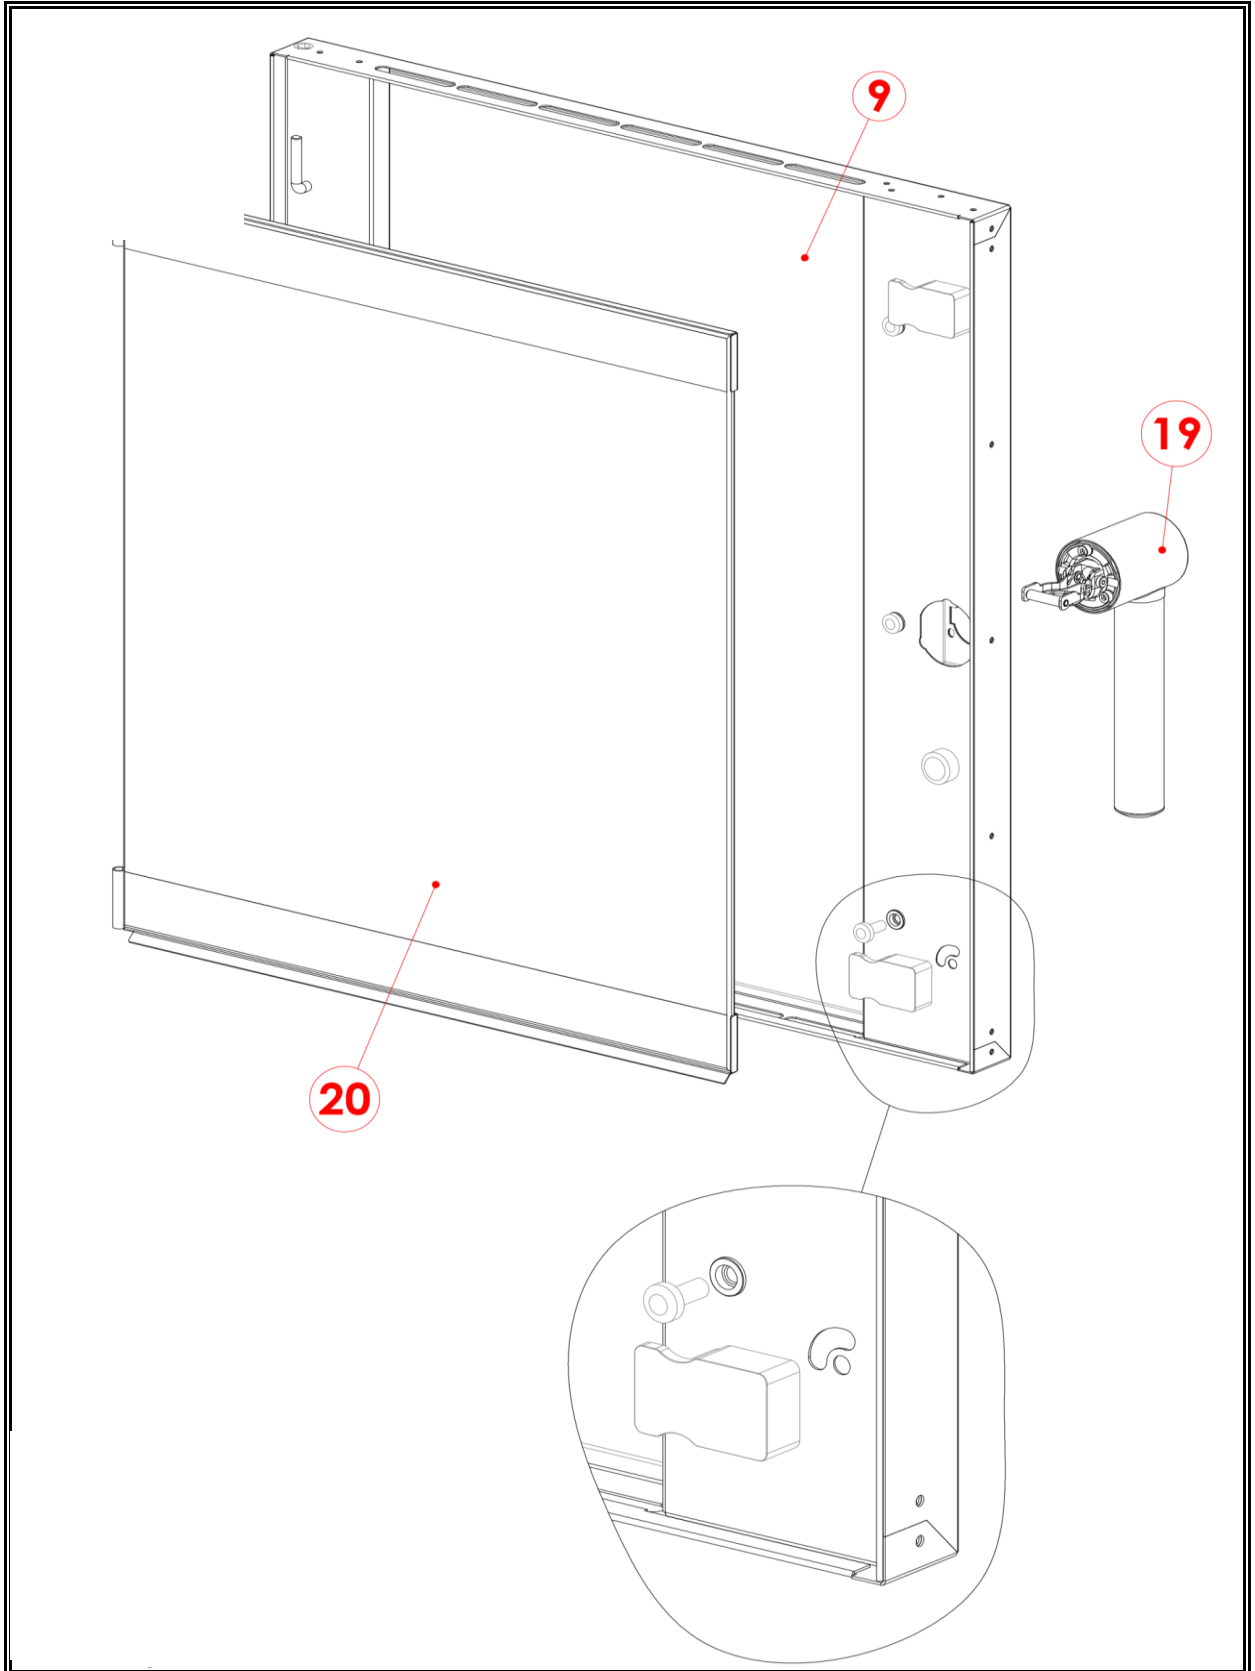

7466.0003

Onderdelen informatie
Erzatzteil information
Spare part information
Information de pièces

POS:	Art.No.:	Omschrijving:	Aantal:
2	CS9089.0075	Thermostat 1ph. safety.350°c 5519562030	
3	CS9102.0182	Heating element 3000 W 230V	
4		Bearing pin for grids rack	
5		Grids rack	
6	CS9089.0200	Seal black	
7	CS9089.0305	Spindle for door	
8	CS9089.0306	Bush for door pin	
9		Door with glass	
10		Fan guard grid	
11		Condensation collector tray	
12	CS9102.0213	Adjustable foot	
13	CS9089.0160	Door microswitch	
14		Whiting for closing	
15	CS9393.0330	Oven light	
16	CS9089.0170	Kit lamp socket gasket	
17	CS9089.0288	Main thermostat	
18	CS9089.0255	Motor 1ph hp0,25	
19	CS9102.0470	Oven door knob	
20		Oven glass	
21		Silk-screened knob for oven	
22	CS9999.0062	Fluorescent pilot light (green)	
23	CS9999.0061	Neon pilot light (orange)	
24	CS9089.0125	Timer 120'	
25		Motor capacitor 12,5uF	
26	CS9102.0010	Relè	
27	CS9089.0380	Motor rotation inverter	
28	CS9089.0565	Electronic buzzer board	
29	CS9102.0221	1-way solenoid valve with filter	
30	CS9089.0210	Nozzle for pipe humidifying	
31	CS9102.0125	Motor shaft seal	
32		2 speed switch	
33	CS9162.5310	Energy regulator 16A 220V	