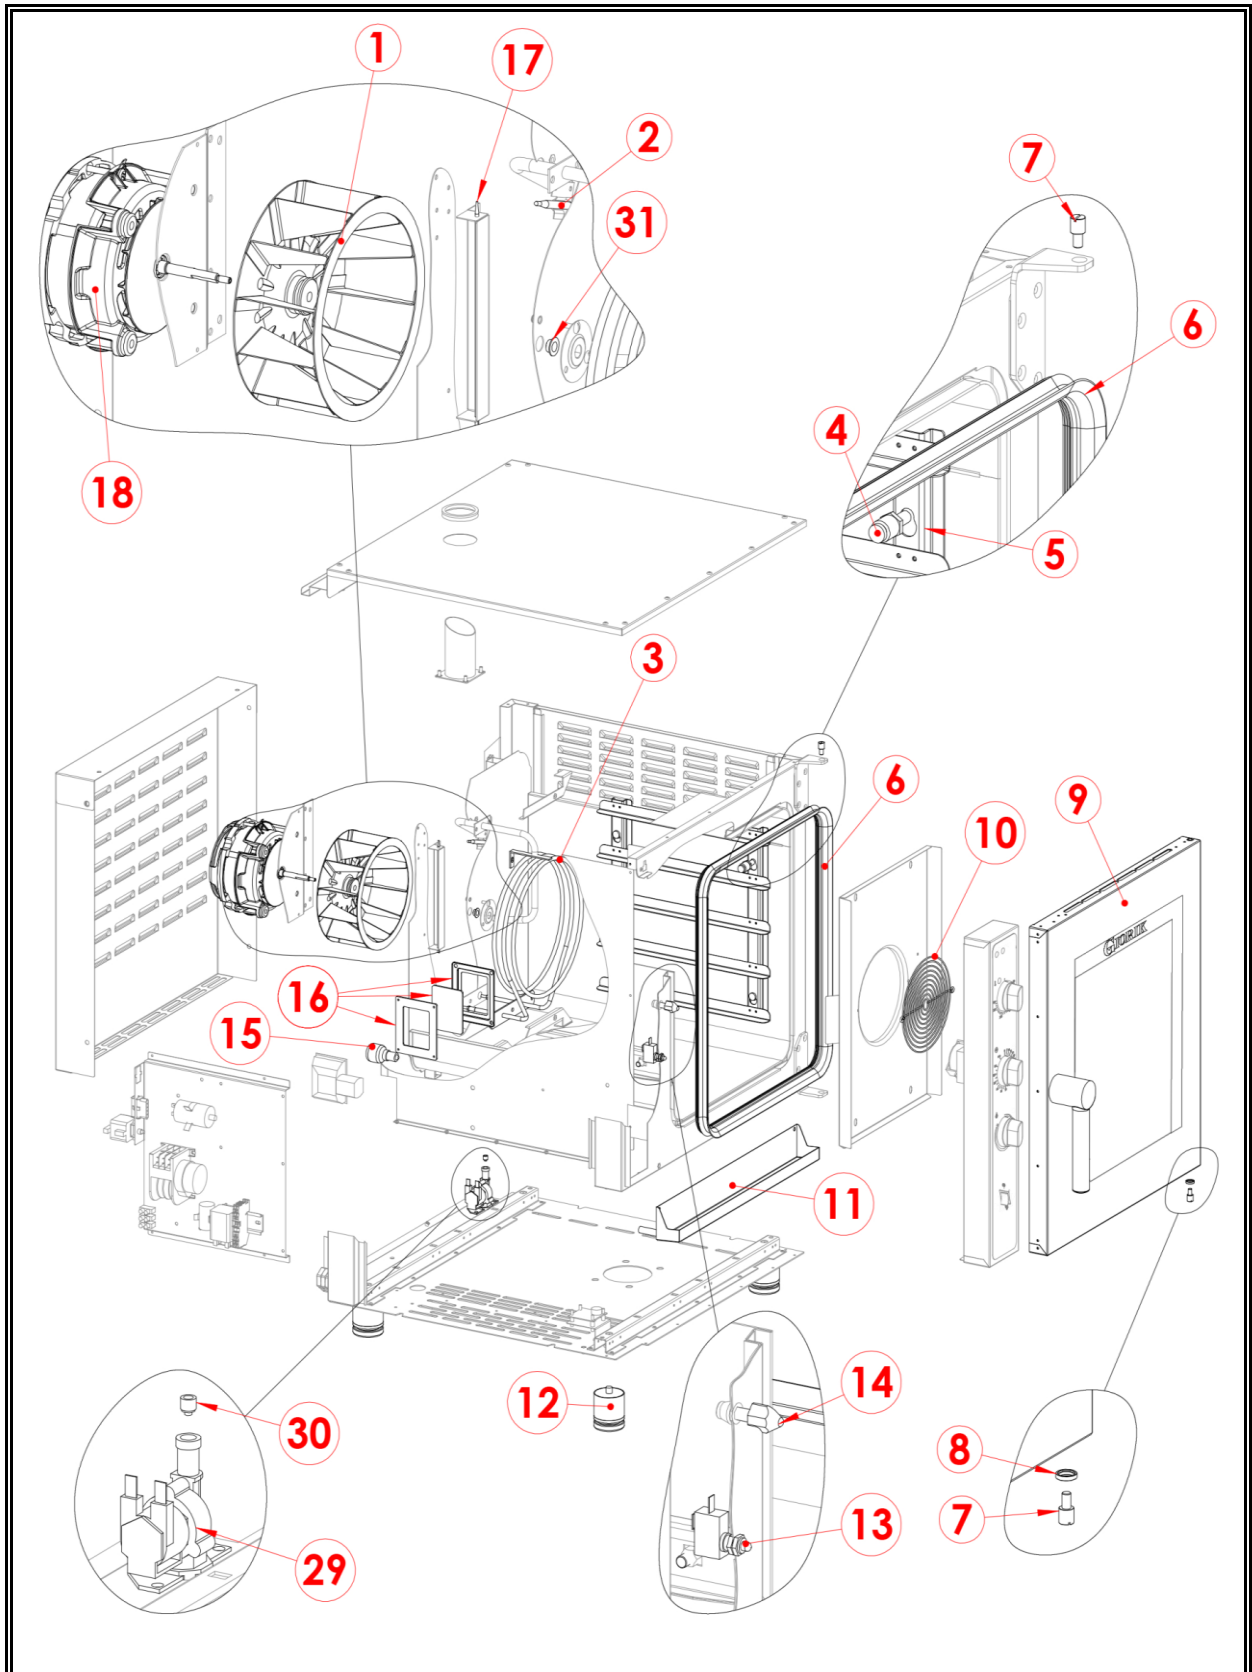

7466.0003

Onderdelen informatie
Erzatzteil information
Spare part information
Information de pièces

POS:	Art.No.:	Omschrijving:	Aantal:
2	CS9089.0075	Thermostat 1ph. safety.350°c 5519562030	
3	CS9102.0182	Heating element 3000 W 230V	
4		Bearing pin for grids rack	
5		Grids rack	
6	CS9089.0200	Seal black	
7	CS9089.0305	Spindle for door	
8	CS9089.0306	Bush for door pin	
9		Door with glass	
10		Fan guard grid	
11		Condensation collector tray	
12	CS9102.0213	Adjustable foot	
13	CS9089.0160	Door microswitch	
14		Whiting for closing	
15	CS9393.0330	Oven light	
16	CS9089.0170	Kit lamp socket gasket	
17	CS9089.0288	Main thermostat	
18	CS9089.0255	Motor 1ph hp0,25	
19	CS9102.0470	Oven door knob	
20		Oven glass	
21		Silk-screened knob for oven	
22	CS9999.0062	Fluorescent pilot light (green)	
23	CS9999.0061	Neon pilot light (orange)	
24	CS9089.0125	Timer 120'	
25		Motor capacitor 12,5uF	
26	CS9102.0010	Relè	
27	CS9089.0380	Motor rotation inverter	
28	CS9089.0565	Electronic buzzer board	
29	CS9102.0221	1-way solenoid valve with filter	
30	CS9089.0210	Nozzle for pipe humidifying	
31	CS9102.0125	Motor shaft seal	
32		2 speed switch	
33	CS9162.5310	Energy regulator 16A 220V	