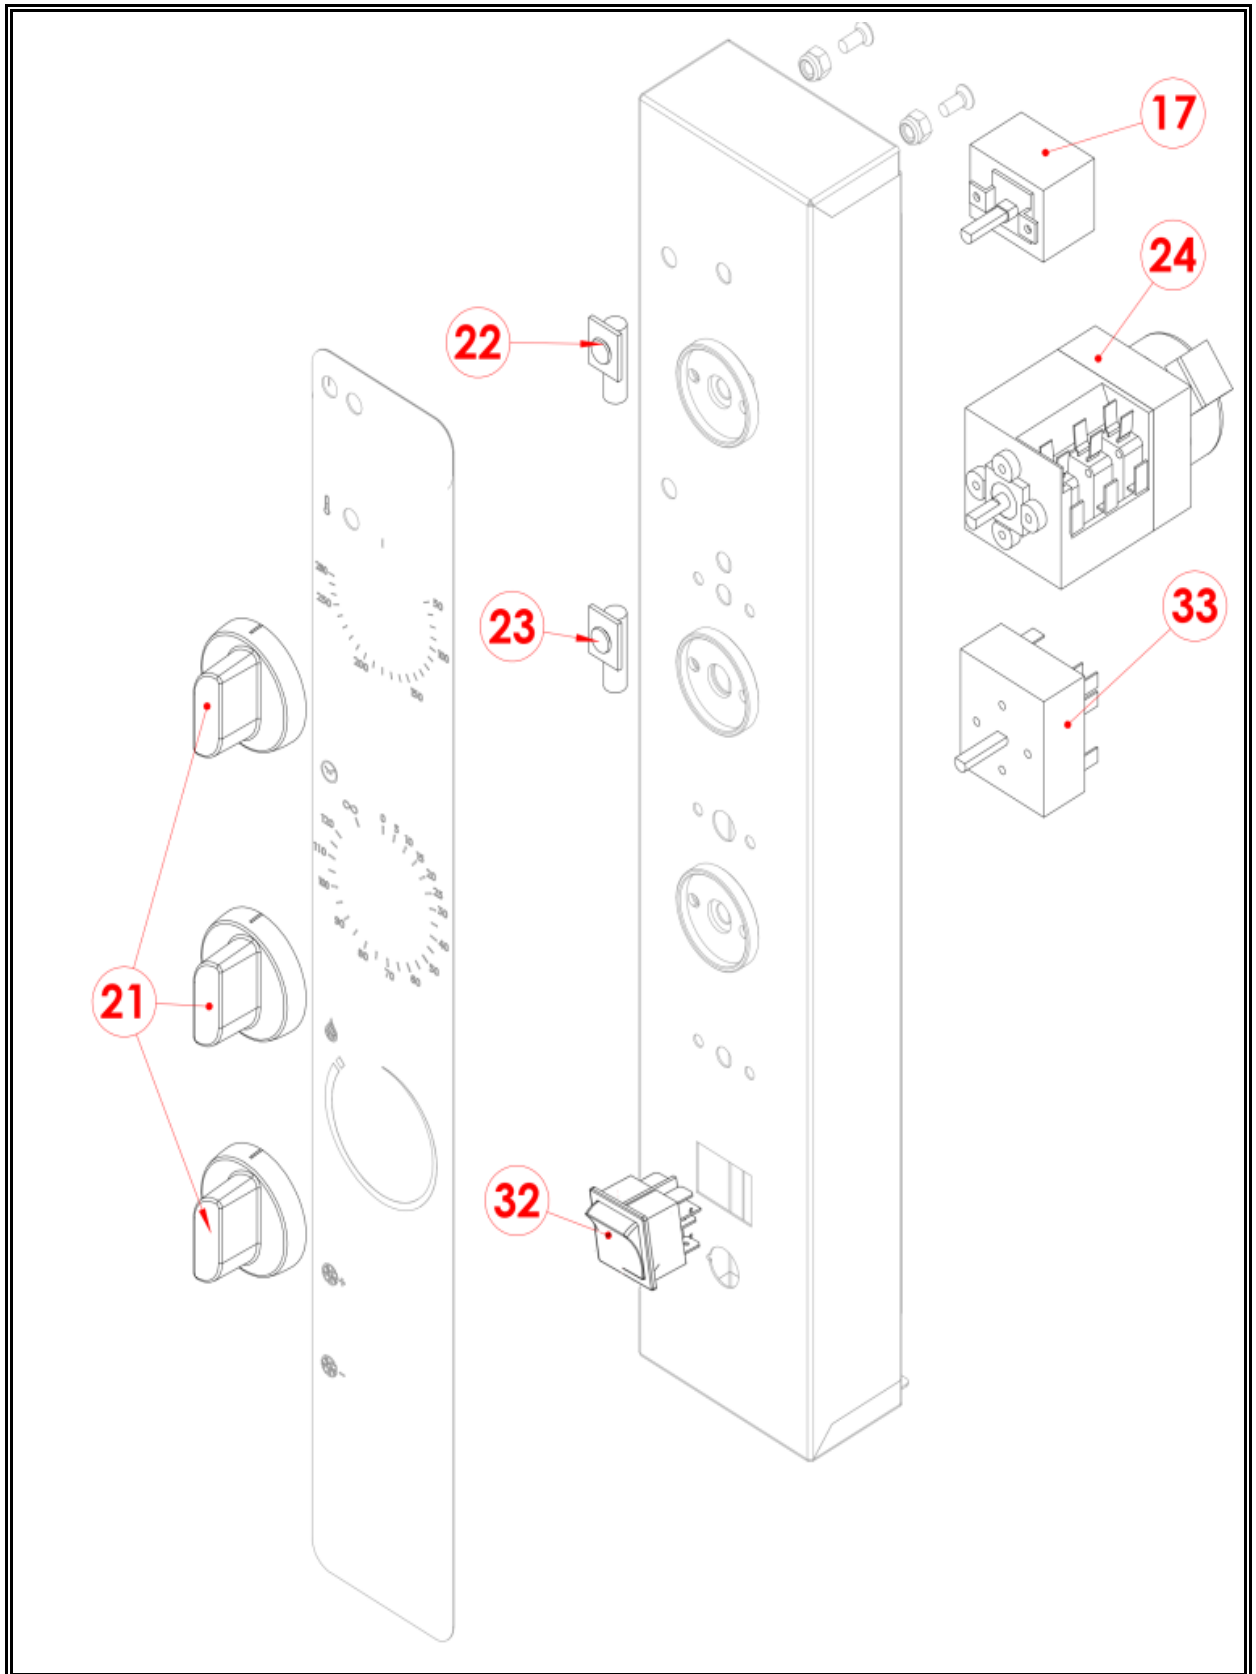

7466.0003

Onderdelen informatie
Erzatzteil information
Spare part information
Information de pièces

POS:	Art.No.:	Omschrijving:	Aantal:
2	CS9089.0075	Thermostat 1ph. safety.350°c 5519562030	
3	CS9102.0182	Heating element 3000 W 230V	
4		Bearing pin for grids rack	
5		Grids rack	
6	CS9089.0200	Seal black	
7	CS9089.0305	Spindle for door	
8	CS9089.0306	Bush for door pin	
9		Door with glass	
10		Fan guard grid	
11		Condensation collector tray	
12	CS9102.0213	Adjustable foot	
13	CS9089.0160	Door microswitch	
14		Whiting for closing	
15	CS9393.0330	Oven light	
16	CS9089.0170	Kit lamp socket gasket	
17	CS9089.0288	Main thermostat	
18	CS9089.0255	Motor 1ph hp0,25	
19	CS9102.0470	Oven door knob	
20		Oven glass	
21		Silk-screened knob for oven	
22	CS9999.0062	Fluorescent pilot light (green)	
23	CS9999.0061	Neon pilot light (orange)	
24	CS9089.0125	Timer 120'	
25		Motor capacitor 12,5uF	
26	CS9102.0010	Relè	
27	CS9089.0380	Motor rotation inverter	
28	CS9089.0565	Electronic buzzer board	
29	CS9102.0221	1-way solenoid valve with filter	
30	CS9089.0210	Nozzle for pipe humidifying	
31	CS9102.0125	Motor shaft seal	
32		2 speed switch	
33	CS9162.5310	Energy regulator 16A 220V	