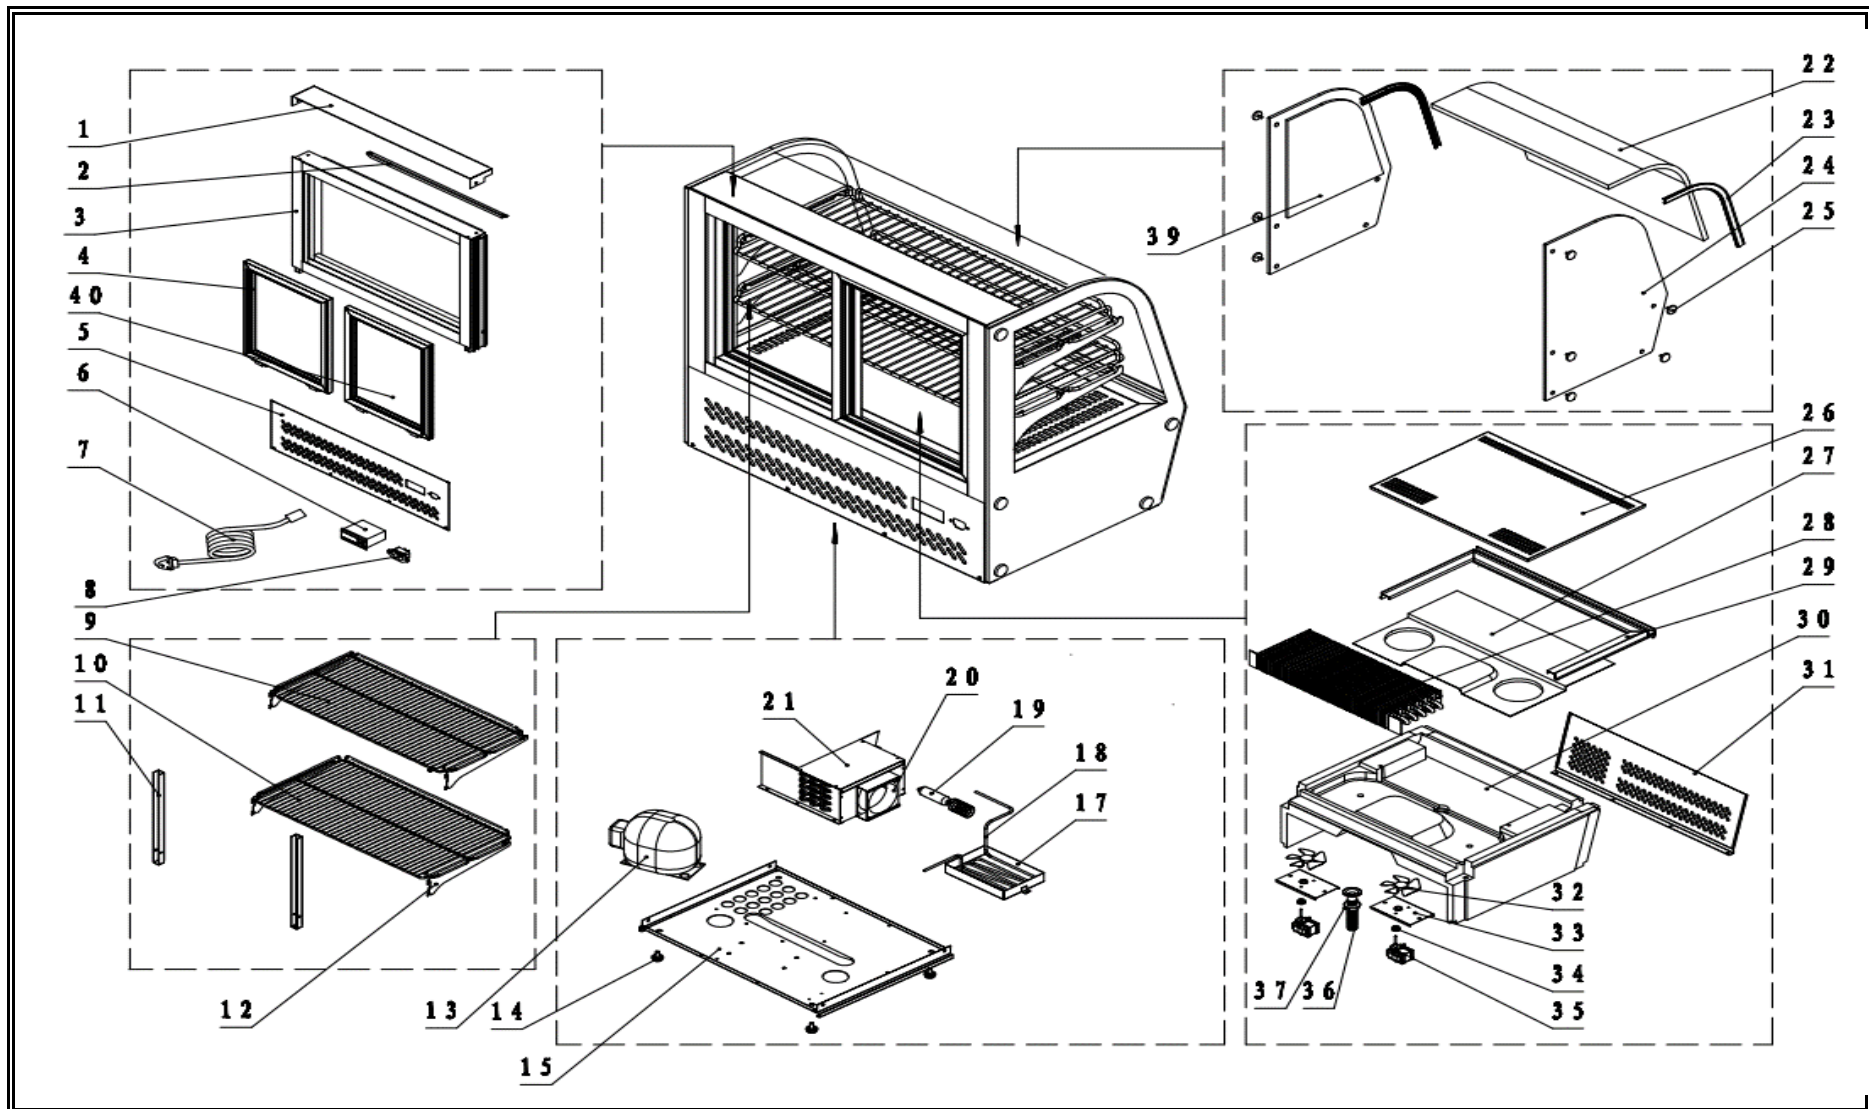

7450.0610

R134A

Onderdelen informatie
Erzatzteil information
Spare part information
Information de pièces

POS:	Art.No.:	Omschrijving:	Aantal:
1		COVER BOARD	
2		LED LAMP	
3		DOOR FRAME	
4	9338.1585	GLASS DOOR	
5		FRONT PANDEL	
6	9114.0035	THERMOSTAT	
7		PLUG	
8		CONNECTOR PLUGS	
9		UPPER SHELF	
10		LOWER SHELF	
11		SUPPORT	
12		SHELF SUPPORT	
13	9338.0080	COMPRESSOR	
14	9338.1195	FEED	
15		UNIT BOARD	
17		WATER BOX	
18		DISCHARGE PIPE	
19	9338.1791	FILTER	
20	9338.0130	FAN	
21		CONDENSER	
22		CURVED GLASS	
23		DOOR GASKET	
24		SIDE GLASS	
25		HEX DOMED CAP NUT	
26		AIR FLOW CONDUCT BOARD	
27		AIR FLOW BOARD	
28		EVAPORATOR	
29		BODY FRAME	
30		BODY	
31		BACK FLOW PANNEL	
32	9338.1045	FAN BLADES	
33	9338.1045	FAN SUPPORT	
34	9338.1045	RUBBER APRONS	
35	9338.1045	FAN	
36	9338.0040	DRAIN PIPE	
37		DRAIN PIPE NUT	
39		SIDE GLASS	
40	9338.1585	GLASS DOOR	