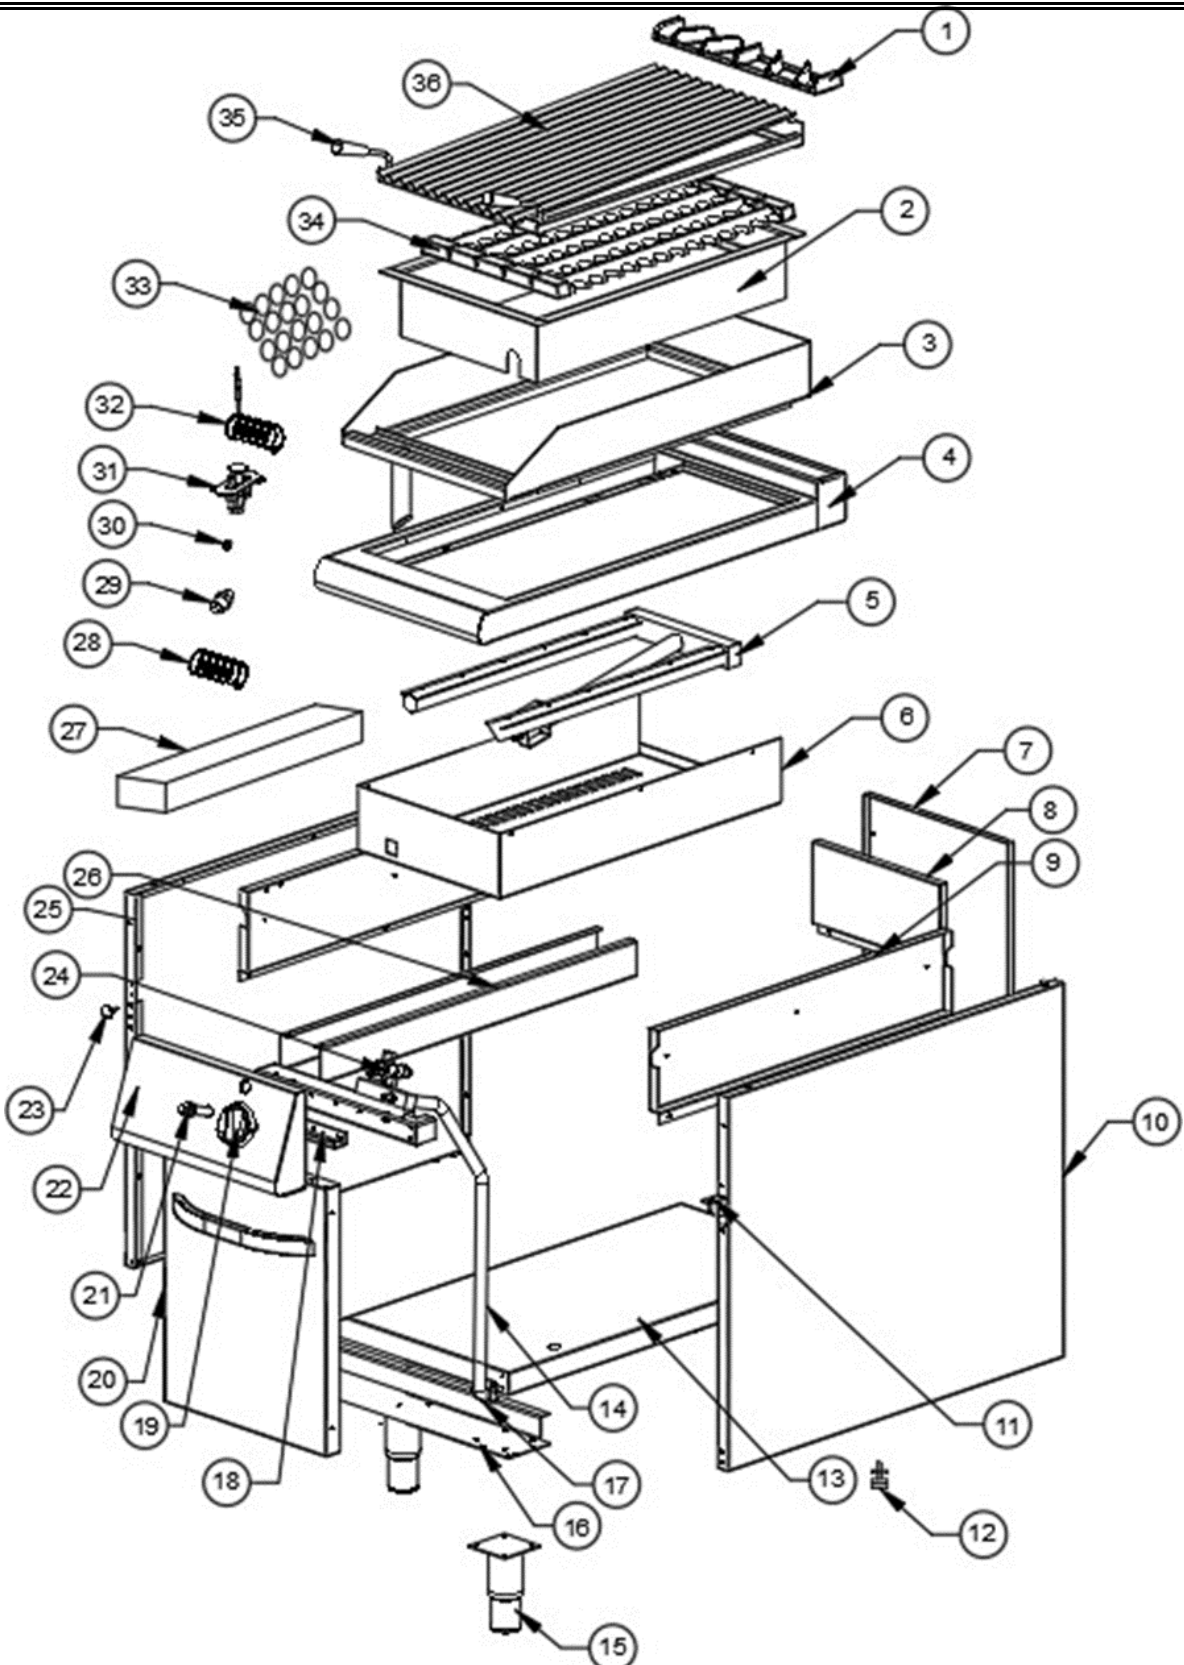

Spare part information

7178.0495

CombiSteel

7178.0495

Spare part list 7178.0495

POS:	Art.No.:	Omschrijving:	Aantal:
1	CS9289.0280	Iron Cast Chimney	1
2	**	Grill Carcass	1
3	**	Splash Guard	1
4	**	Top Table	1
5	CS9289.0345	Burner	1
6	**	Combustion Chamber Heather Part	1
7	**	Back Panel	1
8	**	Back Panel Isolation	1
9	**	Side Panel Isolation	2
10	**	Right Side Panel	1
11	CS9289.1110	Upper Hinge	1
12	**	Grounding Terminal	1
13	**	Bottom Table	1
14	CS9289.0480	Gas Collector	1
15	CS9289.0405	Adjustable Legs	4
16	**	Legs Fixing Part	2
17	**	Nether Hinge	1
18	CS9162.1756	Front Panel Fixing Part	1
19A	CS9289.0660	Ø8 Knob	1
19B	CS9289.0907	Knob Pad with Igniter	
20	**	700-900 Serie Door	1
21	CS9289.0665	Piezo Igniter	1
22	**	Front Panel	1
23	CS9289.0725	Ø25 Magnet	1
24	CS9289.0075	Gas Valve	1
25	**	Left Side Panel	1
26	**	Oil Drawer Slider	1
27	CS9289.1410	Oil Drawer	1
28	CS9289.1330	Igniter Cable 80cm	1
29	CS9289.0880	Injector Inlet 5/16 " - 3/8 "	1
30A	CS9289.0355	M8 Inj LPG Ø 1.60mm	1
.		## = Parts cannot be ordered separately.	
.		** = No article number known, must be requested specifically.	