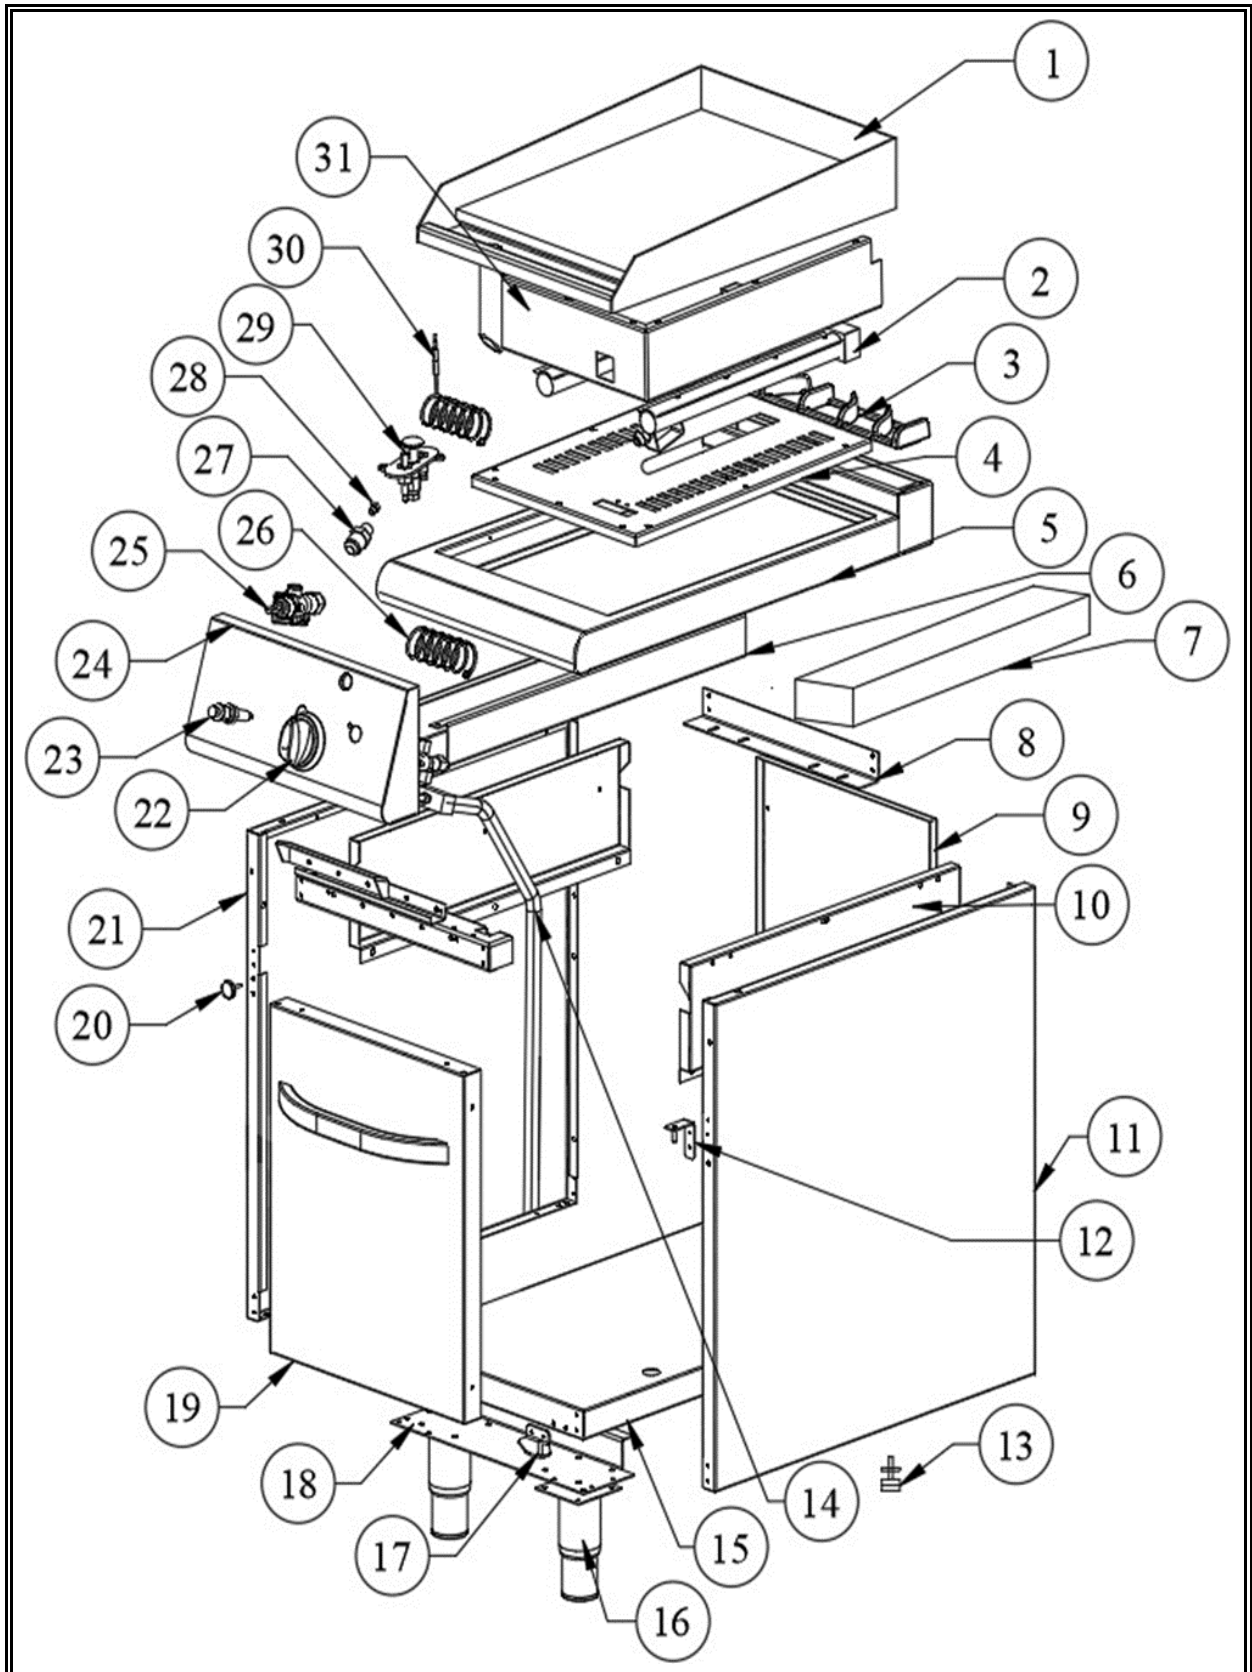

CombiSteel

7178.0475

v1.0

Onderdelen informatie
Erzatzteil information
Spare part information
Information de pièces

CombiSteel

7178.0475

Onderdelenlijst 7178.0475

POS:	Art.No.:	Omschrijving:	Aantal:
1		Chrome Plate (7178.0475)	1
2	CS9289.0315	Burner	1
3	CS9289.0280	Iron Cast Chimney	1
4		Bottom Combustion Chamber	1
5		Top Table	1
6		Oil Drawer Slider	1
7		Oil Drawer	1
8		Oil Collector Support	1
9		Back Panel	1
10		Side Panel Isolation	2
11		Side Panel Right	1
12	CS9289.1110	Upper Hinge	1
13		Grounding Terminal	1
14	CS9289.0480	Gas Tank	1
15		Bottom Table	1
16	CS9289.0405	Adjustable Legs	4
17	CS9289.1110	Nether Hinge	1
18		Legs Fixing Part	2
19		700-900 Serie Door	1
20	CS9289.0725	Ø25 Magnet	1
21		Side Panel Left	1
22	CS9289.0660	Ø8 Knob	1
22a	CS9289.0907	Knob Pad with Igniter	1
23	CS9289.0665	Piezo Igniter	1
24		Front Panel	1
25	CS9289.0075	Gas Valve	1
26	CS9289.1330	Igniter Cable 80cm	1
27	CS9289.0880	3/8"-5/16" Inj. Inlet	1
28	CS9289.0105	M8 Inj Lpg Ø 1.40mm	1
28a	CS9289.0110	M8 Inj Ng Ø 2.00mm	1
29	CS9289.0655	Aluminized Pilot	1
30	CS9401.0402	M8 Thermocouple 80cm	1
31		Top Combustion Chamber	1