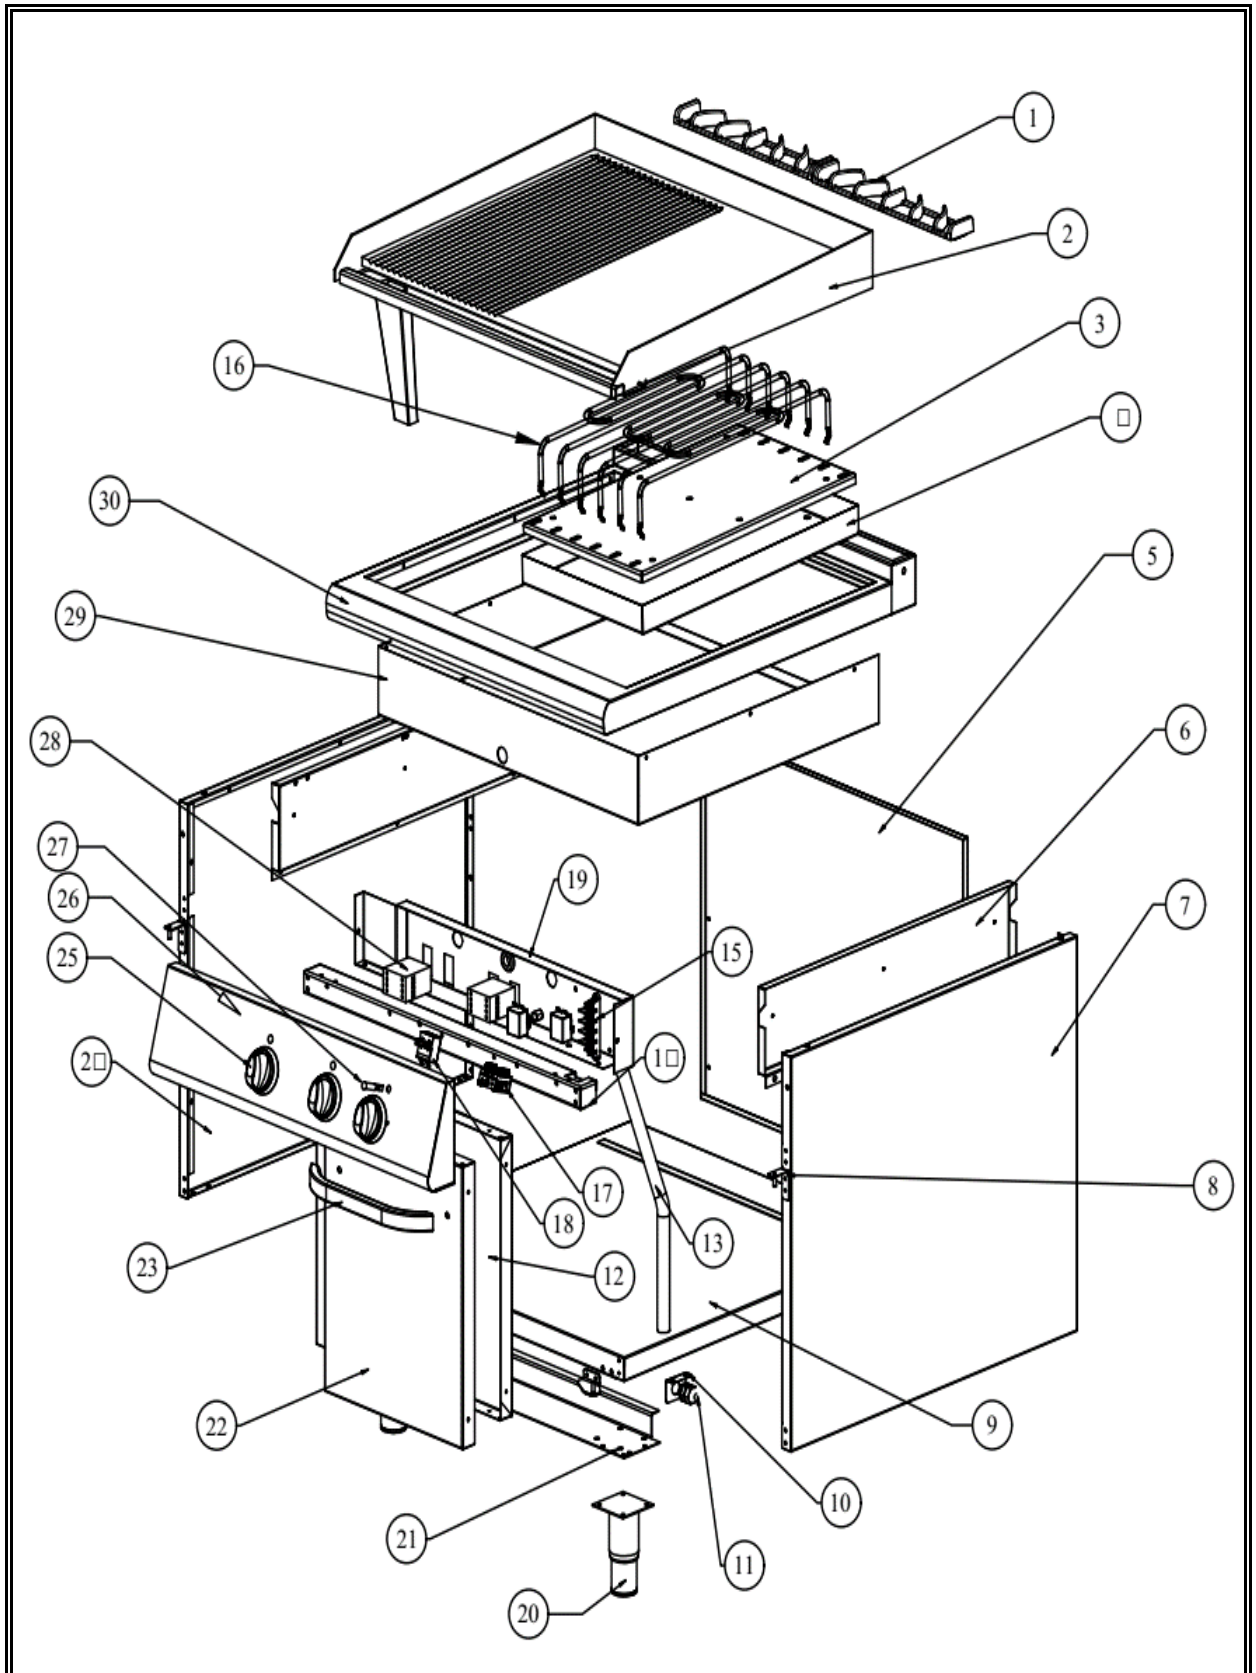

7178.0460

Onderdelen informatie
Erzatzteil information
Spare part information
Information de pièces

POS:	Art.No.:	Omschrijving:	Aantal:
1	9289.0280	Cast Iron Chimney	2
2		Plate	1
3		Bottom Panel Isolation	2
4		Top Panel Isolation	2
5		Back Pannel	1
6		Side Panel Isolation	2
7		Side Panel Right	1
8		Upper Hinge	2
9		Bottom Table	1
10		Cable Fixing Part	1
11	9289.0055	Cable Gland	1
12		Door Inner Part	2
13		Electrical Inlet Pipe	1
14		Front Support	1
15	9289.0685	Electrical Terminal	1
16	9289.0895	Heaters	12
17	9289.0130	Main Switch	1
18	9289.0120	Thermostat	2
19		Elc. Instalation Fixing Part	1
20	9289.0405	Adjustable Legs	4
21		Legs Fixing Part	2
22		Door Outer Part	2
23	9289.0410	Door Handle	2
24		Left Side Panel	1
25	9289.0650	Knob	3
25		Front Panel	1
27	9289.0050	Light Indicator	2
28	9289.0125	Contactactor	2
29		Isolation Part	1
30		Worktop	1