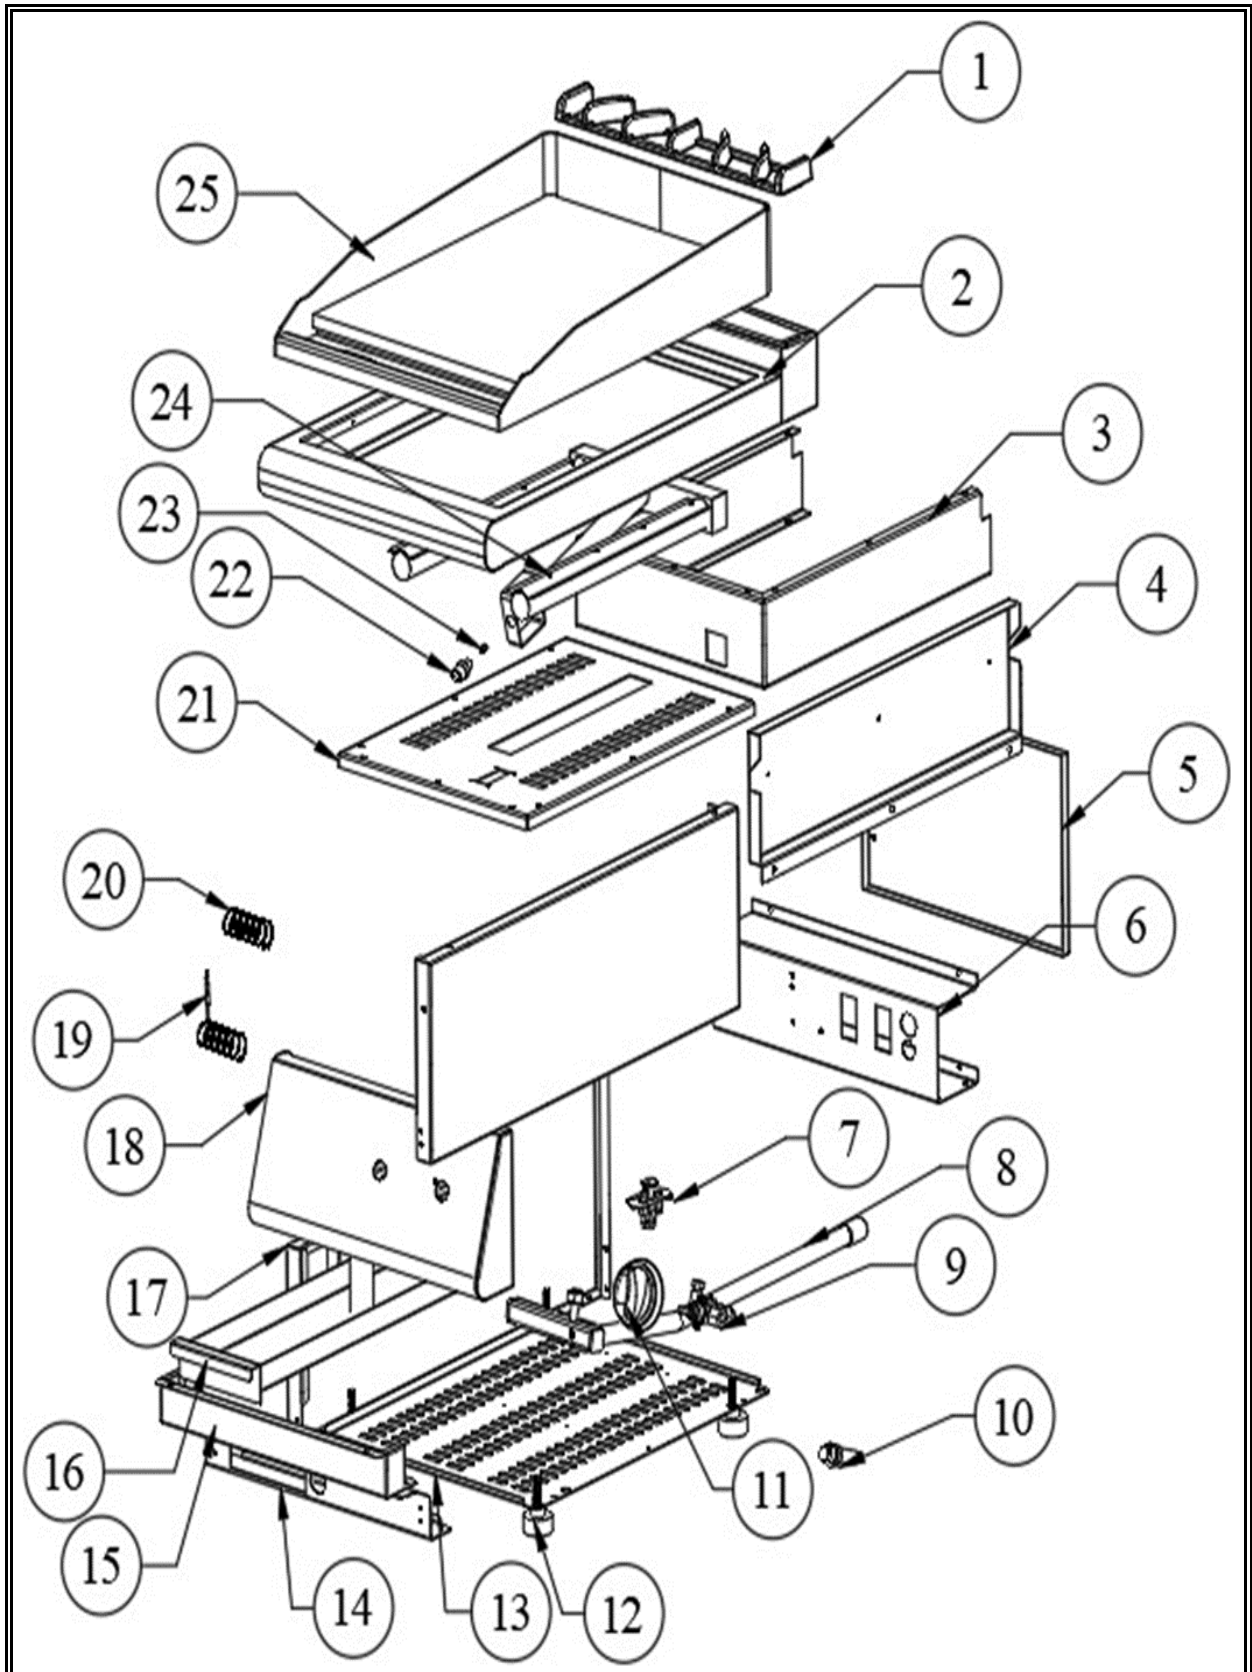

CombiSteel

7178.0255

v1.0

Onderdelen informatie
Erzatzteil information
Spare part information
Information de pièces

CombiSteel

7178.0255

Onderdelenlijst 7178.0255

POS:	Art.No.:	Omschrijving:	Aantal:
1	CS9289.0280	Iron Cast Chimney	1
2		Top Table	1
3		Side Combustion Chamber	1
4		Right Side Panel	1
5		Back Panel	1
6		Electrical Installation Fixing Part	1
7	CS9289.0655	Aluminized Pilot	1
8	CS9289.0320	Gas Tank	1
9	CS9289.0075	Gas Valve	1
10	CS9289.0665	Piezo Igniter	1
11	CS9289.0660	Ø8 Knob	1
11A	CS9289.0907	Knob Pad with Igniter	1
12	CS9289.0030	Adjustable Legs	4
13		Bottom Table	1
14		Front Support	1
15		Bottom Support	1
16		Oil Drawer	1
17		Left Side Panel	1
18		Front Panel	1
19	CS9401.0402	M8 Thermocouple 80cm	1
20	CS9289.1330	Igniter Cable 80cm	1
21		Combustion Chamber Bottom	1
22	CS9289.0880	Reduction 5/16 " - 3/8 "	1
23	CS9289.0105	M8 Inj LPG Ø 1.40mm	1
23A	CS9289.0090	M8 Inj NG Ø 2.00mm	1
24	CS9289.0315	Burner	1
25		Chrome Plate (7178.0255)	1