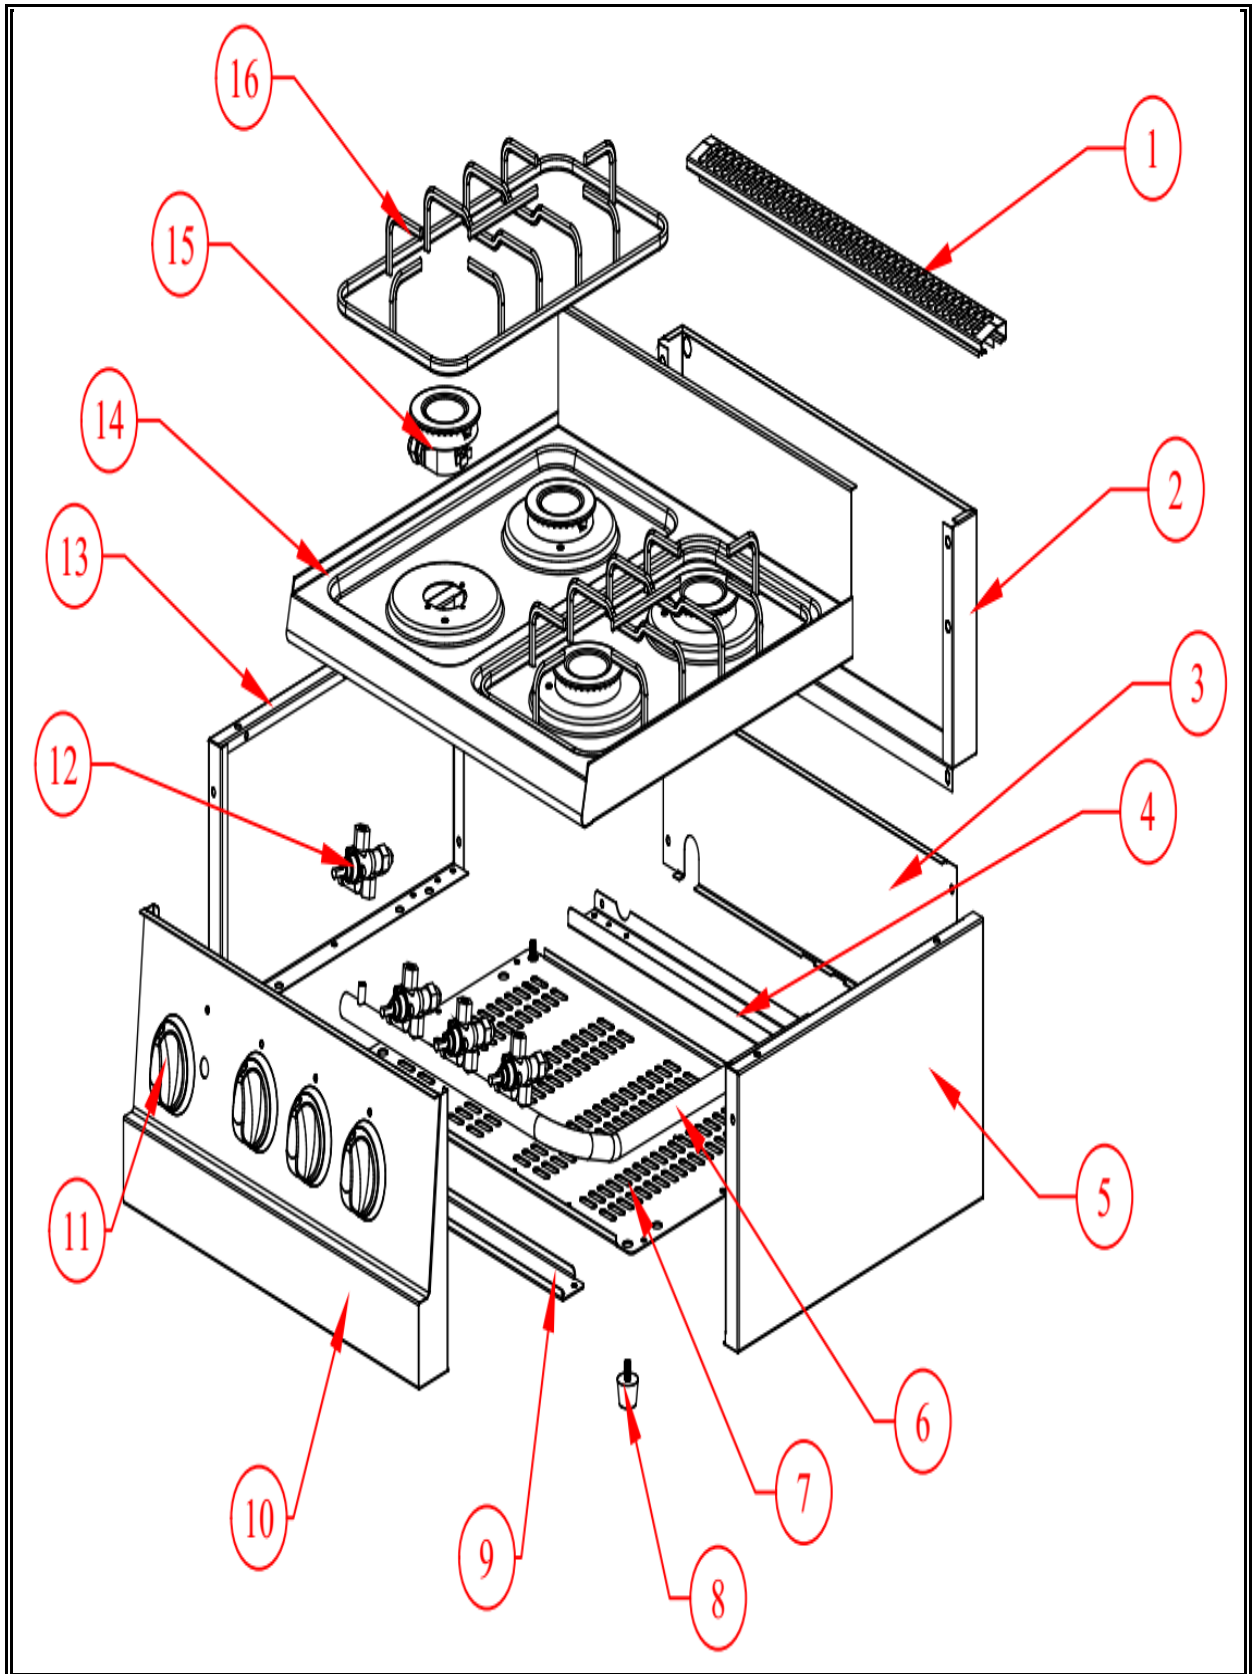

**7178.0010**

Onderdelen informatie  
Erzatzteil information  
Spare part information  
Information de pièces

POS:	Art.No.:	Omschrijving:	Aantal:
1	CS9289.1070	Chimney	1
2		Worktop Back Part	1
3		Back Panel	1
4		Fixing Part	1
5		Right Side Panel	1
6	CS9289.0035	Gas Tank	1
7		Bottom Table	1
8	CS9289.0030	Legs	4
9		Front Support	1
10		Front Panel	1
11	CS9289.0650	Knob	4
12	CS9289.0075	Gas Valve	4
13		Left Side Panel	1
14		Worktop	1
15	CS9289.0000	Burners	4
16	CS9289.1095	Iron Cast Top Grates	2