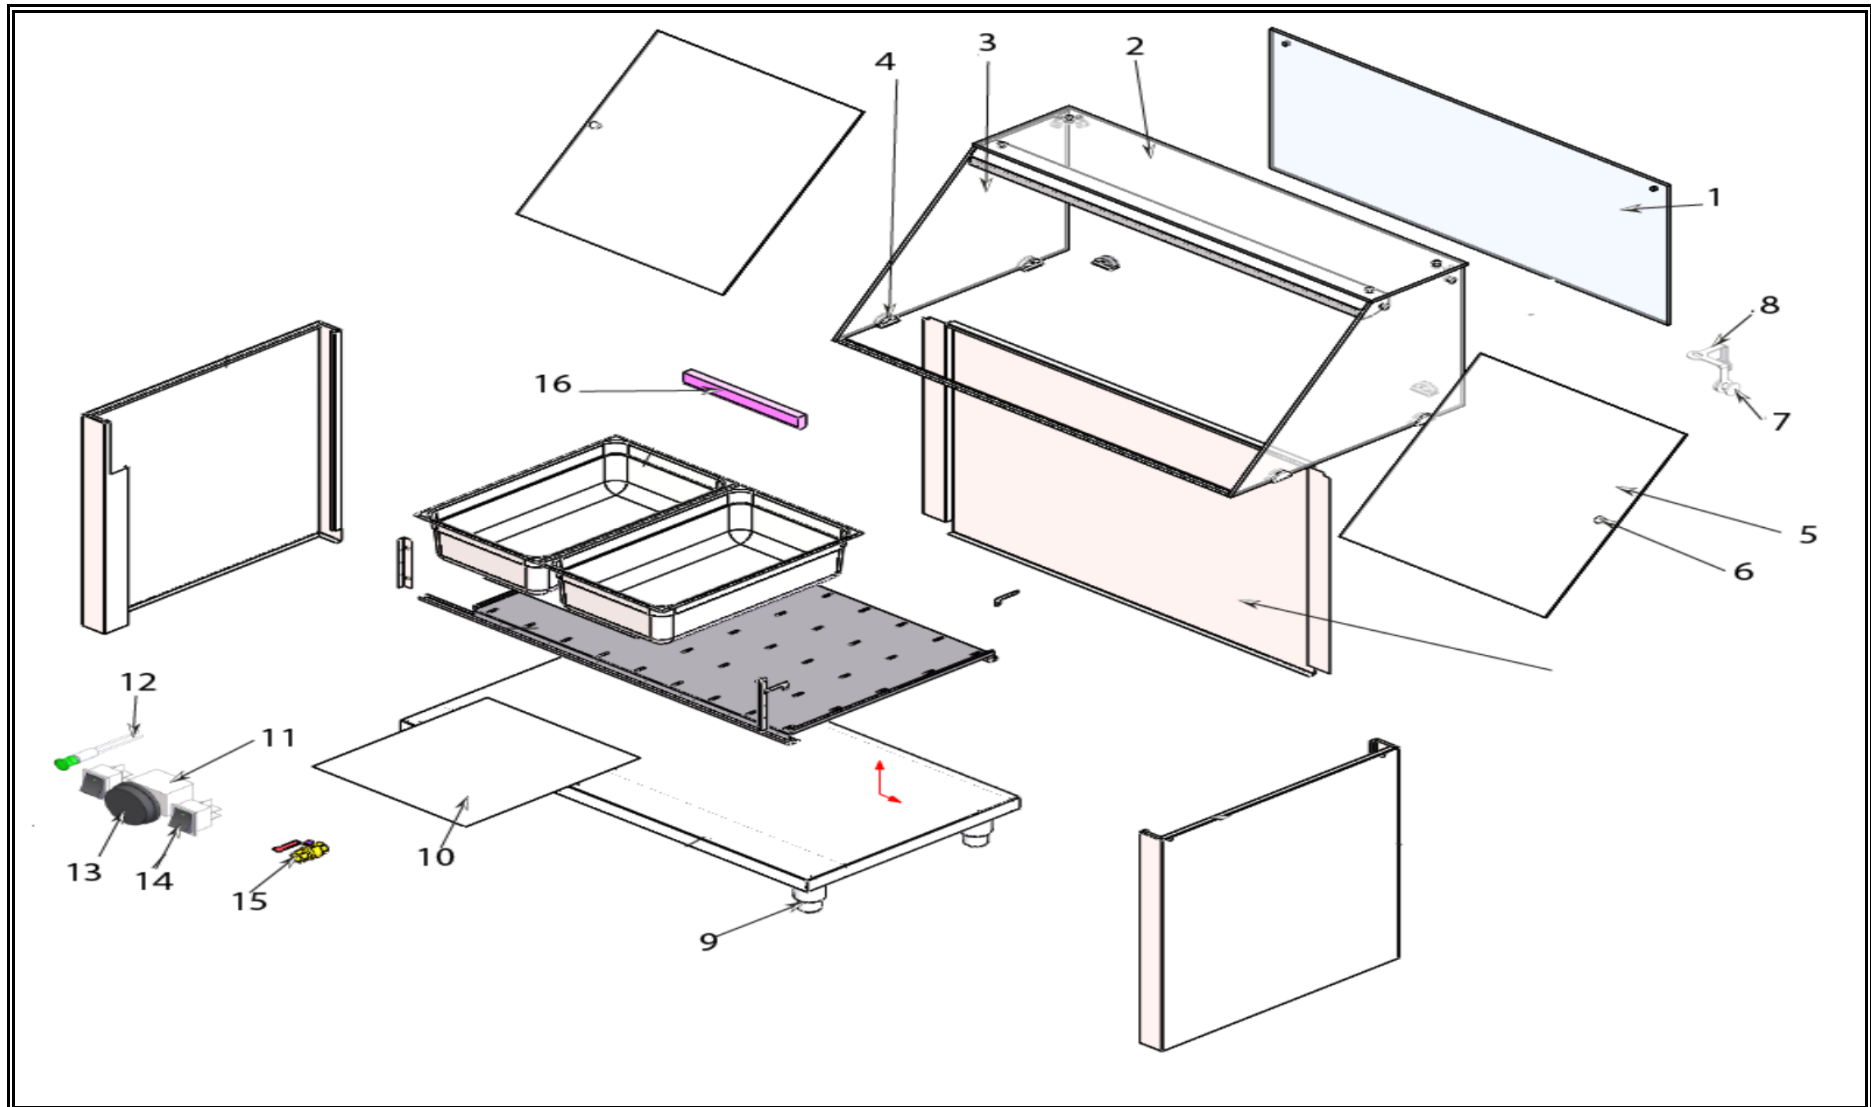

**7077.0115**

Onderdelen informatie  
Erzatzteil information  
Spare part information  
Information de pièces

POS:	Art.No.:	Omschrijving:	Aantal:
1		FRONT GLASS-BMC/SLD-107-DZ	1
2		TOP GLASS-BS-107A-DZ	1
3		SIDE GLASS BMC-DZ	2
4		GLASS CARRIER SET BMC/SLD BM/DZ	6
5		PLEXIGLASS COVER-BMC-SLD-107-DZ	2
6		PLEXIGLAS HANDLE SET	2
7		GLASS CONNECTING SCREW SET STD	10
8		FLAT GLASS CONNECTING PART-TRIPLE LEG	2
9		ADJUSTABLE LEG S/S 100X60	4
10		SILICONE RESISTANCE 1000W	2
11		THERMOSTAT HOT-30°C-90°C	1
12		SIGNAL LAMP GREEN	3
13		ADJUSTMENT KNOB-HOT THERMOSTAT 30-90°	1
14		ON-OFF BUTTON LARGE	2
15		BALL VALVE 3/4-STRAIGHT	1
16		LED LAMP-7W	1